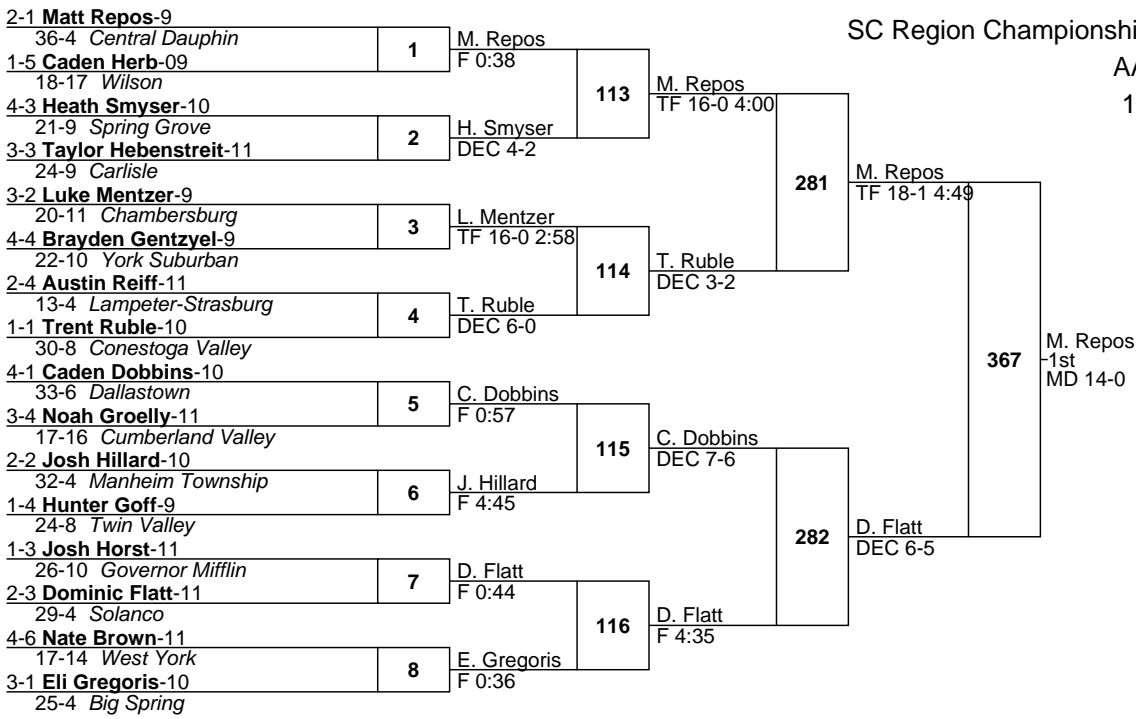

SC Region Championships

AAA

106

SC Region Championships

AAA

113

3-1 Ben Monn -12 34-2 Cumberland Valley	9	B. Monn F 0:54	121	B. Monn MD 9-1	285	B. Monn DEC 9-3	370	B. Monn 1st DEC 5-0
1-4 Makih Cooper -9 19-17 Muhlenberg								
2-2 Gio Luciano -11 27-11 Hempfield	10	L. Snyder DEC 11-6						
4-3 Levi Snyder -9 24-9 Spring Grove								
4-2 Ivan Vega -10 24-8 West York	11	I. Vega DEC 8-3	122	N. Clawson MD 9-0				
2-3 Weston Bare -10 27-11 Solanco								
3-4 Noah Clawson -11 26-7 Carlisle	12	N. Clawson DEC 11-5						
1-1 Kelvin Rodriguez -11 21-8 Wilson								
2-1 Aliazer Alicea -10 29-3 Manheim Township	13	Z. Luckenbaugh DEC 3-2 TB2	123	W. Fox MD 11-0	286	M. Leiphart DEC 8-7 TB2		
4-4 Zach Luckenbaugh -10 21-10 Dallastown								
1-2 Mike Casanova -11 13-10 Governor Mifflin	14	W. Fox F 2:35						
3-3 Wyatt Fox -12 26-5 Red Land								
3-2 Aiden Lewis -11 23-6 Cedar Cliff	15	A. Lewis F 0:40	124	M. Leiphart DEC 6-2				
1-3 Dylan Rider -11 15-17 Conestoga Valley								
2-4 Owen Hefner -10 23-15 Warwick	16	M. Leiphart TF 15-0 3:35						
4-1 Mason Leiphart -10 30-0 Dover								