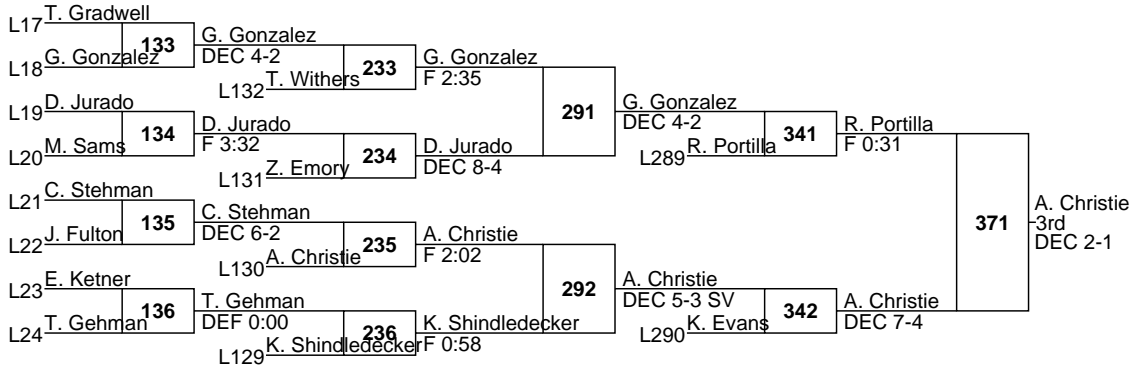

SC Region Championships

AAA

113

3-1 Ben Monn-12 34-2 Cumberland Valley	9	B. Monn F 0:54	121	B. Monn MD 9-1	285	B. Monn DEC 9-3	370	B. Monn 1st DEC 5-0
1-4 Makih Cooper-9 19-17 Muhlenberg								
2-2 Gio Luciano-11 27-11 Hempfield	10	L. Snyder DEC 11-6						
4-3 Levi Snyder-9 24-9 Spring Grove								
4-2 Ivan Vega-10 24-8 West York	11	I. Vega DEC 8-3	122	N. Clawson MD 9-0				
2-3 Weston Bare-10 27-11 Solanco								
3-4 Noah Clawson-11 26-7 Carlisle	12	N. Clawson DEC 11-5						
1-1 Kelvin Rodriguez-11 21-8 Wilson								
2-1 Aliazer Alicea-10 29-3 Manheim Township	13	Z. Luckenbaugh DEC 3-2 TB2	123	W. Fox MD 11-0	286	M. Leiphart DEC 8-7 TB2		
4-4 Zach Luckenbaugh-10 21-10 Dallastown								
1-2 Mike Casanova-11 13-10 Governor Mifflin	14	W. Fox F 2:35						
3-3 Wyatt Fox-12 26-5 Red Land								
3-2 Aiden Lewis-11 23-6 Cedar Cliff	15	A. Lewis F 0:40	124	M. Leiphart DEC 6-2				
1-3 Dylan Rider-11 15-17 Conestoga Valley								
2-4 Owen Hefner-10 23-15 Warwick	16	M. Leiphart TF 15-0 3:35						
4-1 Mason Leiphart-10 30-0 Dover								

L9 M. Cooper								
L10 G. Luciano	125	G. Luciano F 2:24	229	A. Lewis DEC 7-1	287	A. Lewis DEC 7-0	339	A. Lewis DEC 4-1
L11 W. Bare		L124 A. Lewis						
L12 K. Rodriguez	126	K. Rodriguez DEC 9-3	230	Z. Luckenbaugh DEC 3-1				
L13 A. Alicea		L123 Z. Luckenbaugh						
L14 M. Casanova	127	A. Alicea F 0:41	231	A. Alicea F 2:25	288	A. Alicea DEC 8-4	340	A. Alicea F 4:58
L15 D. Rider		L122 I. Vega						
L16 O. Hefner	128	O. Hefner DEC 6-0	232	L. Snyder DEC 1-0				
		L121 L. Snyder						

L339 N. Clawson DEC 4-1	369	N. Clawson 5th FOR
L340 W. Fox F 4:58		

SC Region Championships

AAA

120