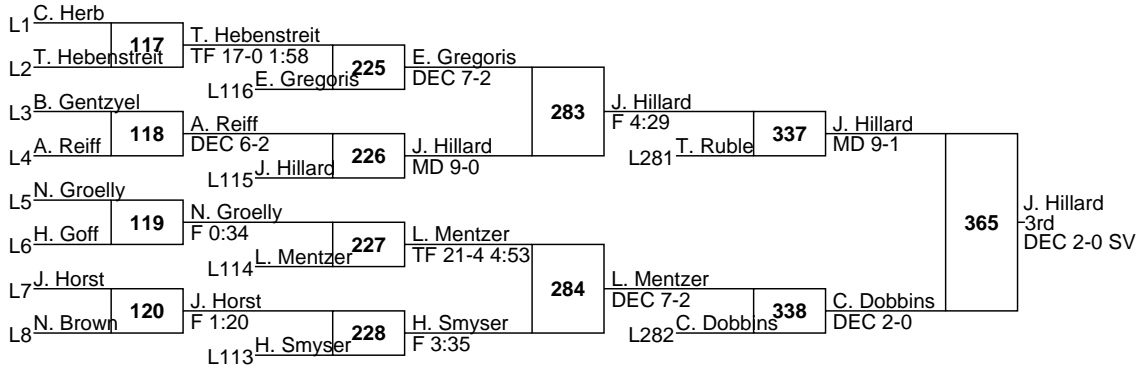

SC Region Championships

AAA

106

SC Region Championships

AAA

113

3-1 Ben Monn -12 34-2 Cumberland Valley	9	B. Monn F 0:54	121	B. Monn MD 9-1	285	B. Monn DEC 9-3	370	B. Monn 1st DEC 5-0
1-4 Makih Cooper -9 19-17 Muhlenberg								
2-2 Gio Luciano -11 27-11 Hempfield	10	L. Snyder DEC 11-6						
4-3 Levi Snyder -9 24-9 Spring Grove								
4-2 Ivan Vega -10 24-8 West York	11	I. Vega DEC 8-3	122	N. Clawson MD 9-0				
2-3 Weston Bare -10 27-11 Solanco								
3-4 Noah Clawson -11 26-7 Carlisle	12	N. Clawson DEC 11-5						
1-1 Kelvin Rodriguez -11 21-8 Wilson								
2-1 Aliazer Alicea -10 29-3 Manheim Township	13	Z. Luckenbaugh DEC 3-2 TB2	123	W. Fox MD 11-0	286	M. Leiphart DEC 8-7 TB2		
4-4 Zach Luckenbaugh -10 21-10 Dallastown								
1-2 Mike Casanova -11 13-10 Governor Mifflin	14	W. Fox F 2:35						
3-3 Wyatt Fox -12 26-5 Red Land								
3-2 Aiden Lewis -11 23-6 Cedar Cliff	15	A. Lewis F 0:40	124	M. Leiphart DEC 6-2				
1-3 Dylan Rider -11 15-17 Conestoga Valley								
2-4 Owen Hefner -10 23-15 Warwick	16	M. Leiphart TF 15-0 3:35						
4-1 Mason Leiphart -10 30-0 Dover								