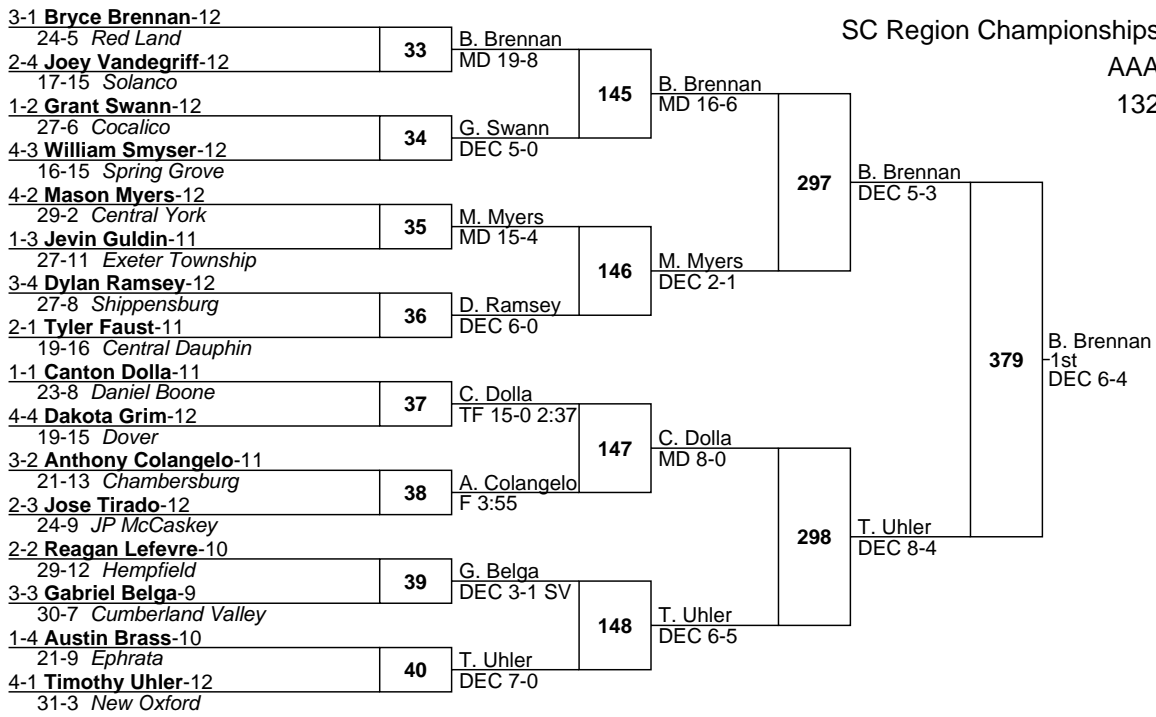

SC Region Championships

AAA

132