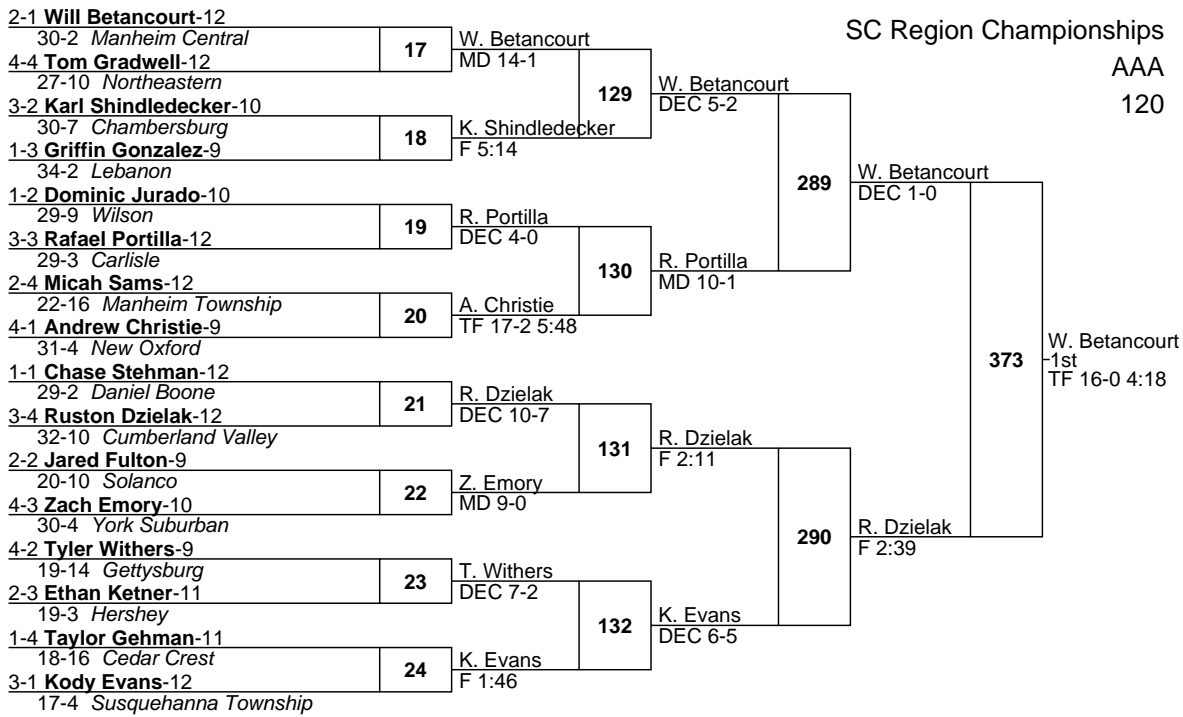

SC Region Championships

AAA

113

3-1 Ben Monn-12 34-2 Cumberland Valley	9	B. Monn F 0:54	121	B. Monn MD 9-1	285	B. Monn DEC 9-3	370	B. Monn 1st DEC 5-0
1-4 Makih Cooper-9 19-17 Muhlenberg								
2-2 Gio Luciano-11 27-11 Hempfield	10	L. Snyder DEC 11-6						
4-3 Levi Snyder-9 24-9 Spring Grove								
4-2 Ivan Vega-10 24-8 West York	11	I. Vega DEC 8-3	122	N. Clawson MD 9-0				
2-3 Weston Bare-10 27-11 Solanco								
3-4 Noah Clawson-11 26-7 Carlisle	12	N. Clawson DEC 11-5						
1-1 Kelvin Rodriguez-11 21-8 Wilson								
2-1 Aliazer Alicea-10 29-3 Manheim Township	13	Z. Luckenbaugh DEC 3-2 TB2	123	W. Fox MD 11-0	286	M. Leiphart DEC 8-7 TB2		
4-4 Zach Luckenbaugh-10 21-10 Dallastown								
1-2 Mike Casanova-11 13-10 Governor Mifflin	14	W. Fox F 2:35						
3-3 Wyatt Fox-12 26-5 Red Land								
3-2 Aiden Lewis-11 23-6 Cedar Cliff	15	A. Lewis F 0:40	124	M. Leiphart DEC 6-2				
1-3 Dylan Rider-11 15-17 Conestoga Valley								
2-4 Owen Hefner-10 23-15 Warwick	16	M. Leiphart TF 15-0 3:35						
4-1 Mason Leiphart-10 30-0 Dover								

L9 M. Cooper								
L10 G. Luciano	125	G. Luciano F 2:24	229	A. Lewis DEC 7-1	287	A. Lewis DEC 7-0	339	A. Lewis DEC 4-1
L11 W. Bare		L124 A. Lewis						
L12 K. Rodriguez	126	K. Rodriguez DEC 9-3	230	Z. Luckenbaugh DEC 3-1				
L13 A. Alicea		L123 Z. Luckenbaugh						
L14 M. Casanova	127	A. Alicea F 0:41	231	A. Alicea F 2:25	288	A. Alicea DEC 8-4	340	A. Alicea F 4:58
L15 D. Rider		L122 I. Vega						
L16 O. Hefner	128	O. Hefner DEC 6-0	232	L. Snyder DEC 1-0				
		L121 L. Snyder						

L339 N. Clawson DEC 4-1	369	N. Clawson 5th FOR
L340 W. Fox F 4:58		

SC Region Championships

AAA

120