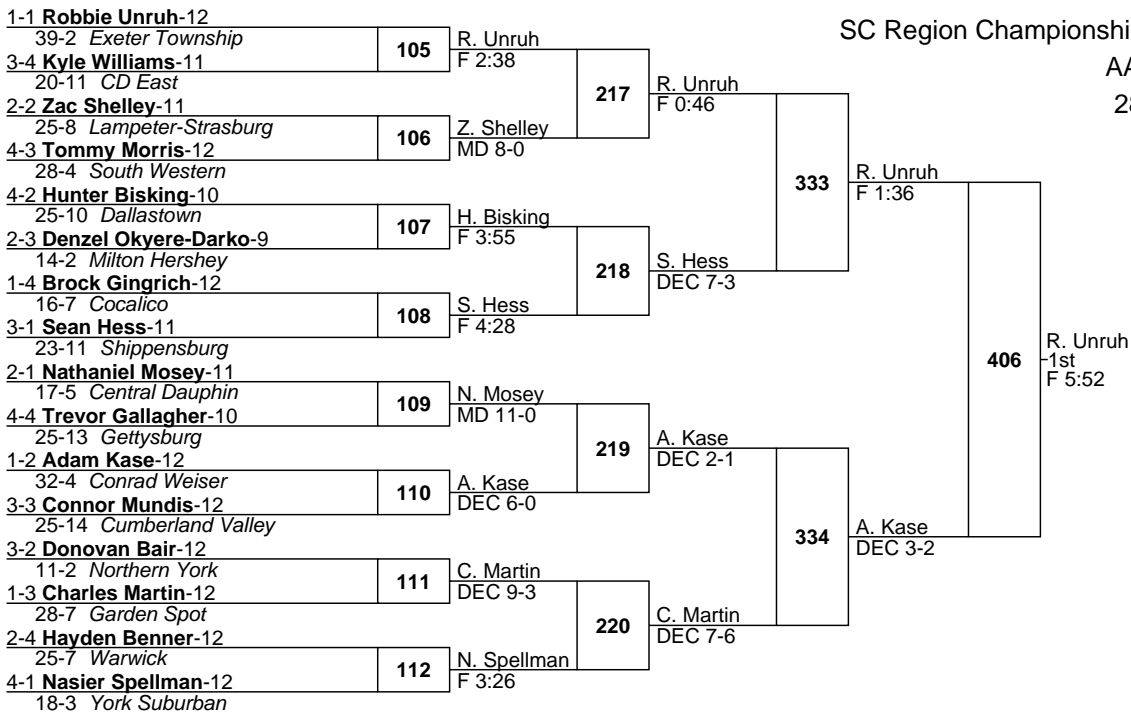

SC Region Championships

AAA

220

4-1 Jacob Sharp-12 23-0 York Tech	97	L. Schmick F 4:21	209	M. Woolley F 1:07	329	D. Swanson F 1:20	403	M. Holton 1st DEC 7-2
3-4 Layton Schmick-9 19-9 Carlisle								
2-2 Matt Woolley-12 13-5 Warwick	98	M. Woolley F 2:16			330	M. Holton DEC 3-1		
1-3 Jacob Humphrey-10 19-13 Cocalico								
1-2 Dustin Swanson-11 30-4 Garden Spot	99	D. Swanson F 2:45	210	D. Swanson DEC 6-2				
2-3 Gordy Hoover-11 26-18 Hempfield					331	M. Holton DEC 3-1		
4-4 Nathan Hawkins-12 18-13 South Western	100	W. Hull DEC 10-4						
3-1 Wyatt Hull-12 32-11 Chambersburg					332	T. Moore DEC 3-1 SV		
1-1 T.j. Moore-12 32-2 Cedar Crest	101	T. Moore DEC 7-0	211	T. Moore DEC 4-0				
2-4 Logan Bradley-12 26-15 Lampeter-Strasburg					333	M. Holton DEC 3-1		
3-2 Dontey Rogan-12 21-10 Cumberland Valley	102	D. Rogan DEC 7-2						
4-3 Logan Herbst-10 16-15 Spring Grove					334	T. Moore DEC 3-1 SV		
4-2 Lucas Reed-12 25-11 Central York	103	L. Reed MD 9-1	212	M. Holton DEC 5-3				
3-3 Travis Armstrong-10 22-9 CD East					335	T. Moore DEC 3-1 SV		
1-4 Leo Marente-12 23-13 Conestoga Valley	104	M. Holton MD 11-3						
2-1 Marques Holton-12 31-4 Central Dauphin								

L97 J. Sharp	213	J. Sharp F 1:48	273	J. Sharp DEC 11-9	331	D. Rogan DEC 15-11	361	D. Rogan F 3:18	401	T. Moore 3rd DEC 5-1
L98 J. Humphrey										
L99 G. Hoover	214	G. Hoover DEC 10-6	274	D. Rogan F 4:23						
L100 N. Hawkins					332	W. Hull DEC 11-7	362	T. Moore DEC 3-1 SV		
L101 L. Bradley	215	L. Herbst DEC 6-0	275	W. Hull MD 12-4						
L102 L. Herbst					333	T. Moore DEC 3-1 SV				
L103 T. Armstrong	216	L. Marente F 1:53	276	L. Schmick DEC 9-8						
L104 L. Marente										

L361 M. Woolley F 3:18	402	W. Hull 5th F 0:46
L362 W. Hull DEC 3-1 SV		

SC Region Championships

AAA

285