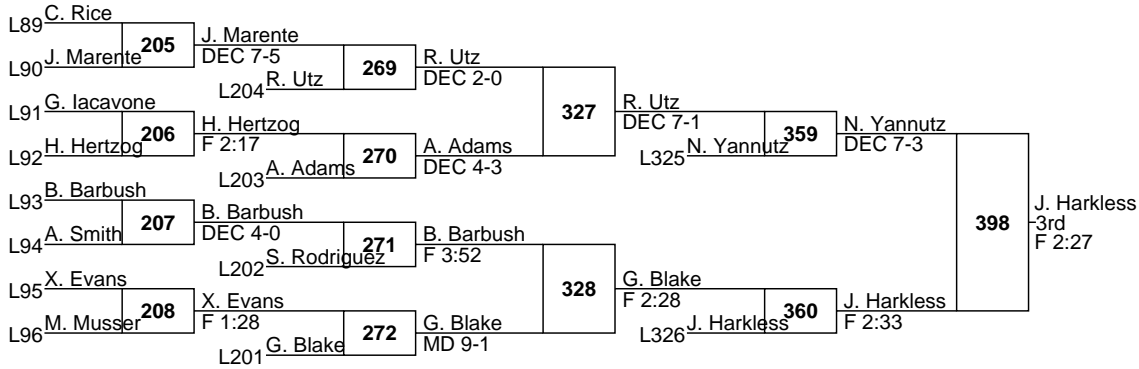

SC Region Championships

AAA

195

SC Region Championships

AAA

220

4-1 Jacob Sharp-12 23-0 York Tech	97	L. Schmick F 4:21	209	M. Woolley F 1:07	329	D. Swanson F 1:20	403	M. Holton 1st DEC 7-2
3-4 Layton Schmick-9 19-9 Carlisle								
2-2 Matt Woolley-12 13-5 Warwick	98	M. Woolley F 2:16			330	M. Holton DEC 3-1		
1-3 Jacob Humphrey-10 19-13 Cocalico								
1-2 Dustin Swanson-11 30-4 Garden Spot	99	D. Swanson F 2:45	210	D. Swanson DEC 6-2				
2-3 Gordy Hoover-11 26-18 Hempfield					331	M. Holton DEC 3-1		
4-4 Nathan Hawkins-12 18-13 South Western	100	W. Hull DEC 10-4						
3-1 Wyatt Hull-12 32-11 Chambersburg					332	T. Moore DEC 3-1 SV		
1-1 T.j. Moore-12 32-2 Cedar Crest	101	T. Moore DEC 7-0	211	T. Moore DEC 4-0				
2-4 Logan Bradley-12 26-15 Lampeter-Strasburg					333	M. Holton DEC 3-1		
3-2 Dontey Rogan-12 21-10 Cumberland Valley	102	D. Rogan DEC 7-2						
4-3 Logan Herbst-10 16-15 Spring Grove					334	T. Moore DEC 3-1 SV		
4-2 Lucas Reed-12 25-11 Central York	103	L. Reed MD 9-1	212	M. Holton DEC 5-3				
3-3 Travis Armstrong-10 22-9 CD East					335	T. Moore DEC 3-1 SV		
1-4 Leo Marente-12 23-13 Conestoga Valley	104	M. Holton MD 11-3						
2-1 Marques Holton-12 31-4 Central Dauphin								

L97 J. Sharp	213	J. Sharp F 1:48	273	J. Sharp DEC 11-9	331	D. Rogan DEC 15-11	361	D. Rogan F 3:18	401	T. Moore 3rd DEC 5-1
L98 J. Humphrey										
L99 G. Hoover	214	G. Hoover DEC 10-6	274	D. Rogan F 4:23						
L100 N. Hawkins					332	W. Hull DEC 11-7	362	T. Moore DEC 3-1 SV		
L101 L. Bradley	215	L. Herbst DEC 6-0	275	W. Hull MD 12-4						
L102 L. Herbst					333	T. Moore DEC 3-1 SV				
L103 T. Armstrong	216	L. Marente F 1:53	276	L. Schmick DEC 9-8						
L104 L. Marente										

L361 M. Woolley F 3:18	402	W. Hull 5th F 0:46
L362 W. Hull DEC 3-1 SV