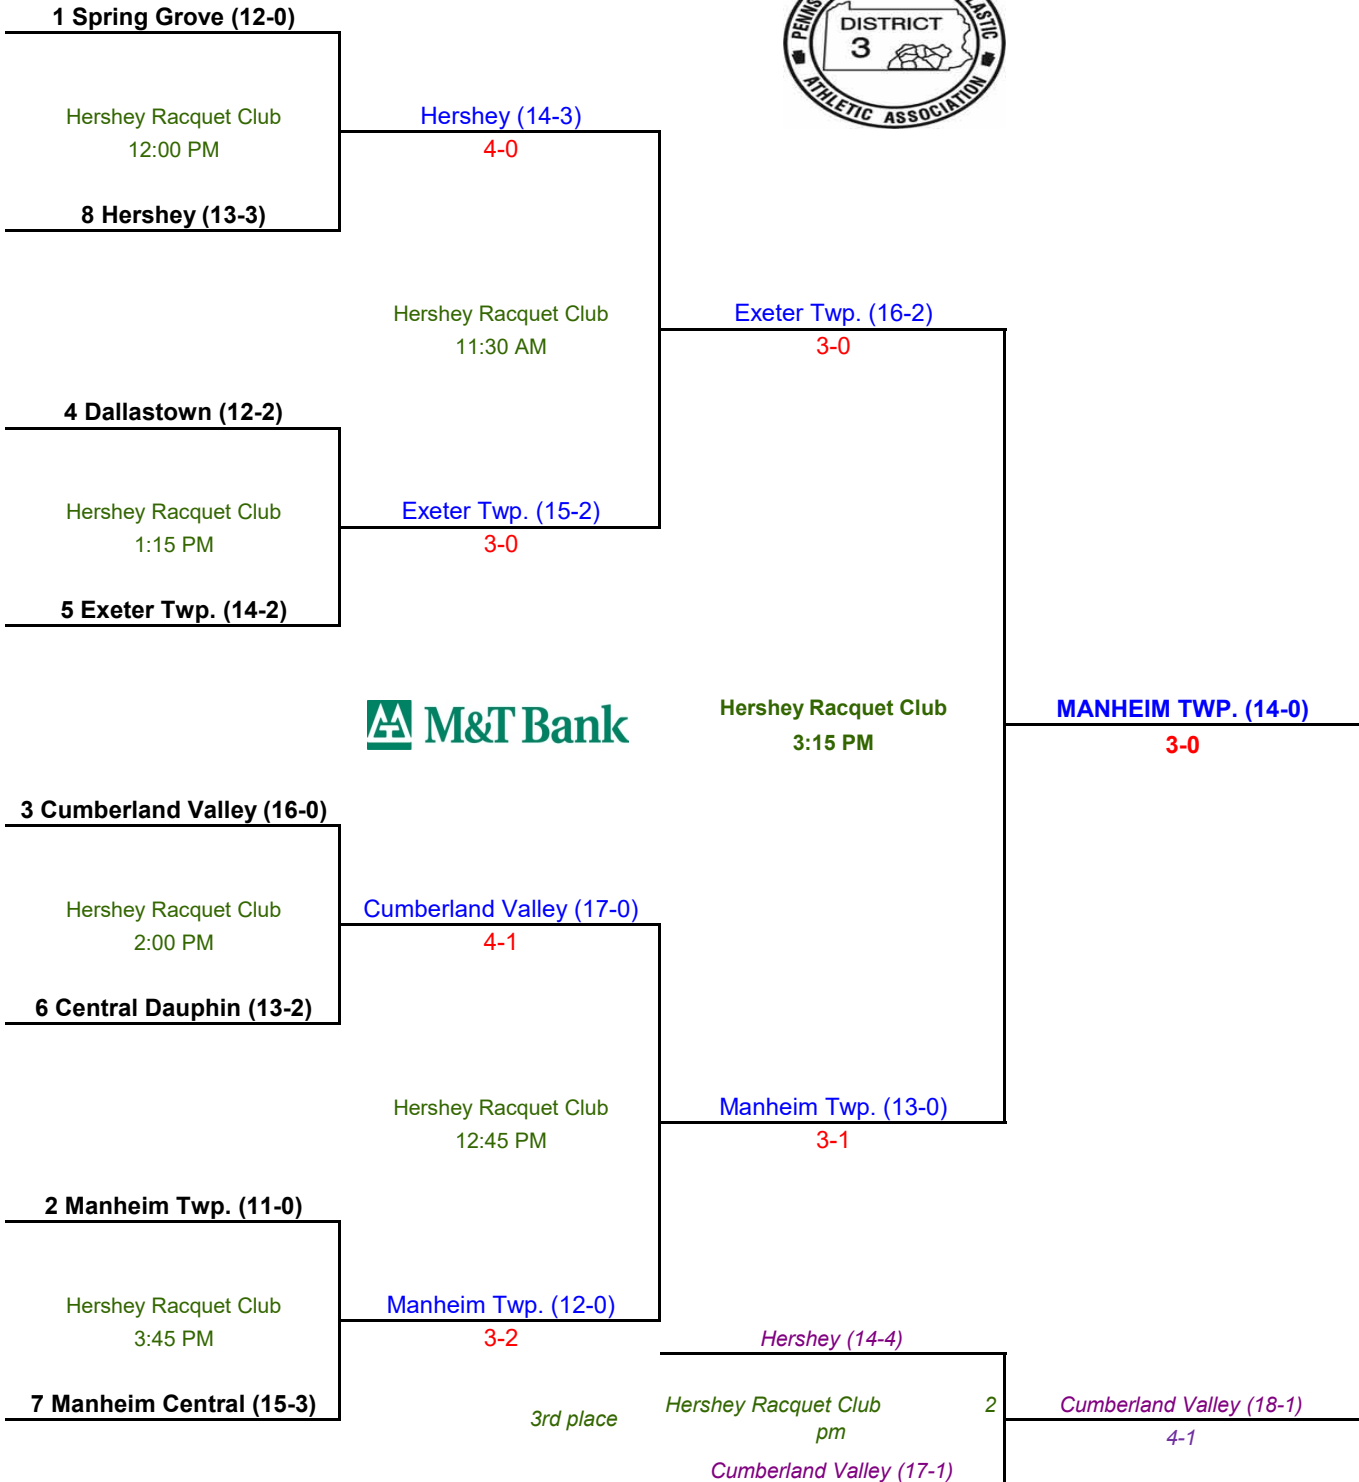

2013-2014 PIAA DISTRICT 3 M&T BANK GIRLS TEAM TENNIS CHAMPIONSHIP CLASS AAA

Thurs., Oct. 10

Tues., Oct. 15

Wed., Oct. 16

COMPLETE MATCH RESULTS ON ENSUING PAGE

QUARTERFINAL RESULTS

No. 8 Hershey 4, No. 1 Spring Grove 0