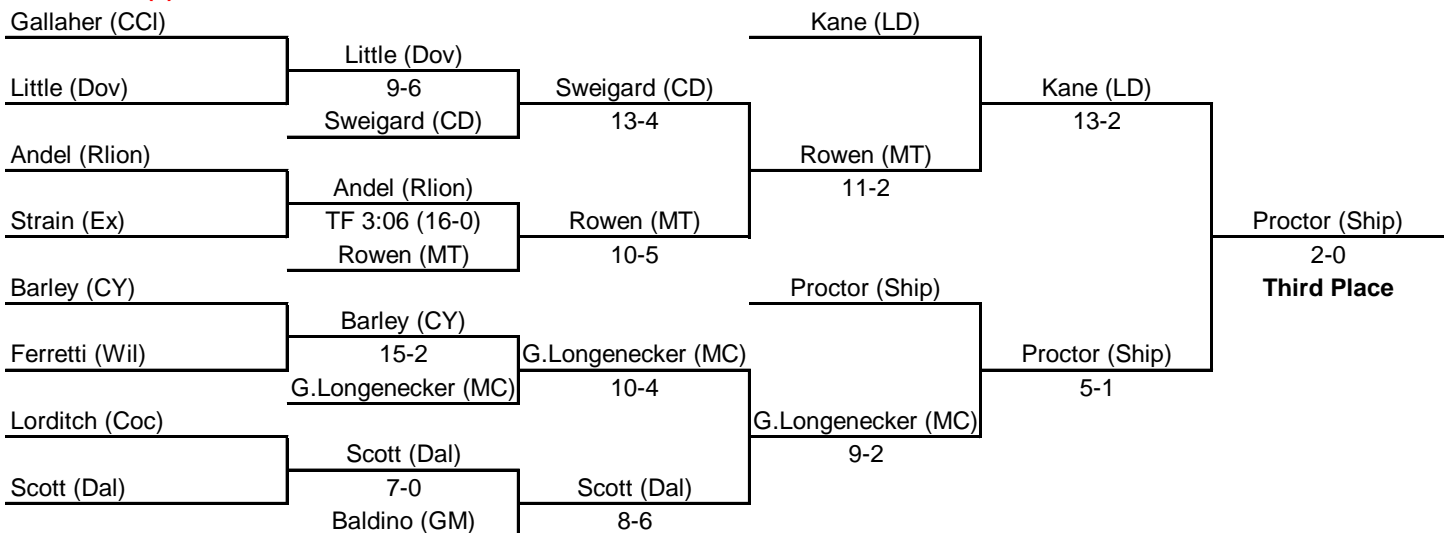

2003-2004 PIAA DISTRICT III CLASS AAA WRESTLING CHAMPIONSHIPS

WEIGHT CLASS: 103

TYLER NAUMAN (Middletown)

**5-4
CHAMPION**

CONSOLATION BRACKET

2003-2004 PIAA DISTRICT III CLASS AAA WRESTLING CHAMPIONSHIPS

WEIGHT CLASS: 112

CONSOLATION BRACKET

2003-2004 PIAA DISTRICT III CLASS AAA WRESTLING CHAMPIONSHIPS

WEIGHT CLASS: 119

RYAN WILLIAMS (Cumberland Valley)
3-2
CHAMPION

CONSOLATION BRACKET

Kell (WP)
7-0
Third Place

2003-2004 PIAA DISTRICT III CLASS AAA WRESTLING CHAMPIONSHIPS