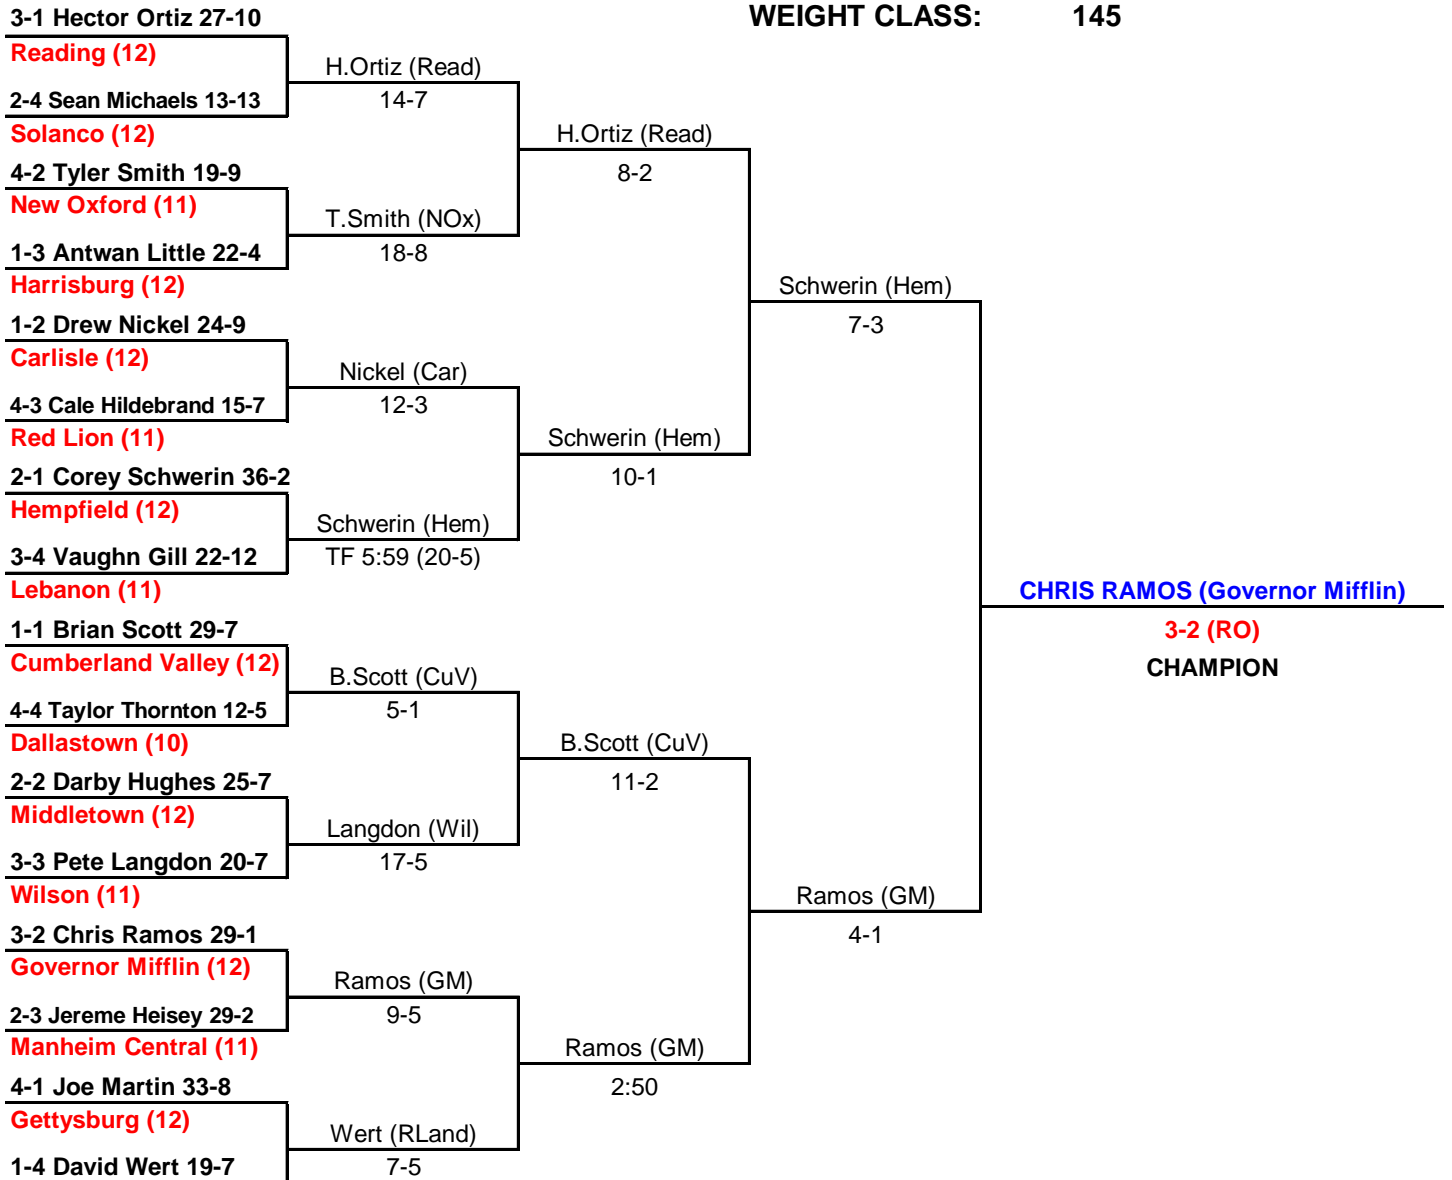

WEIGHT CLASS: 135

2003-2004 PIAA DISTRICT III CLASS AAA WRESTLING CHAMPIONSHIPS

WEIGHT CLASS: 140

CONSOLATION BRACKET

2003-2004 PIAA DISTRICT III CLASS AAA WRESTLING CHAMPIONSHIPS

WEIGHT CLASS: 145

CHRIS RAMOS (Governor Mifflin)