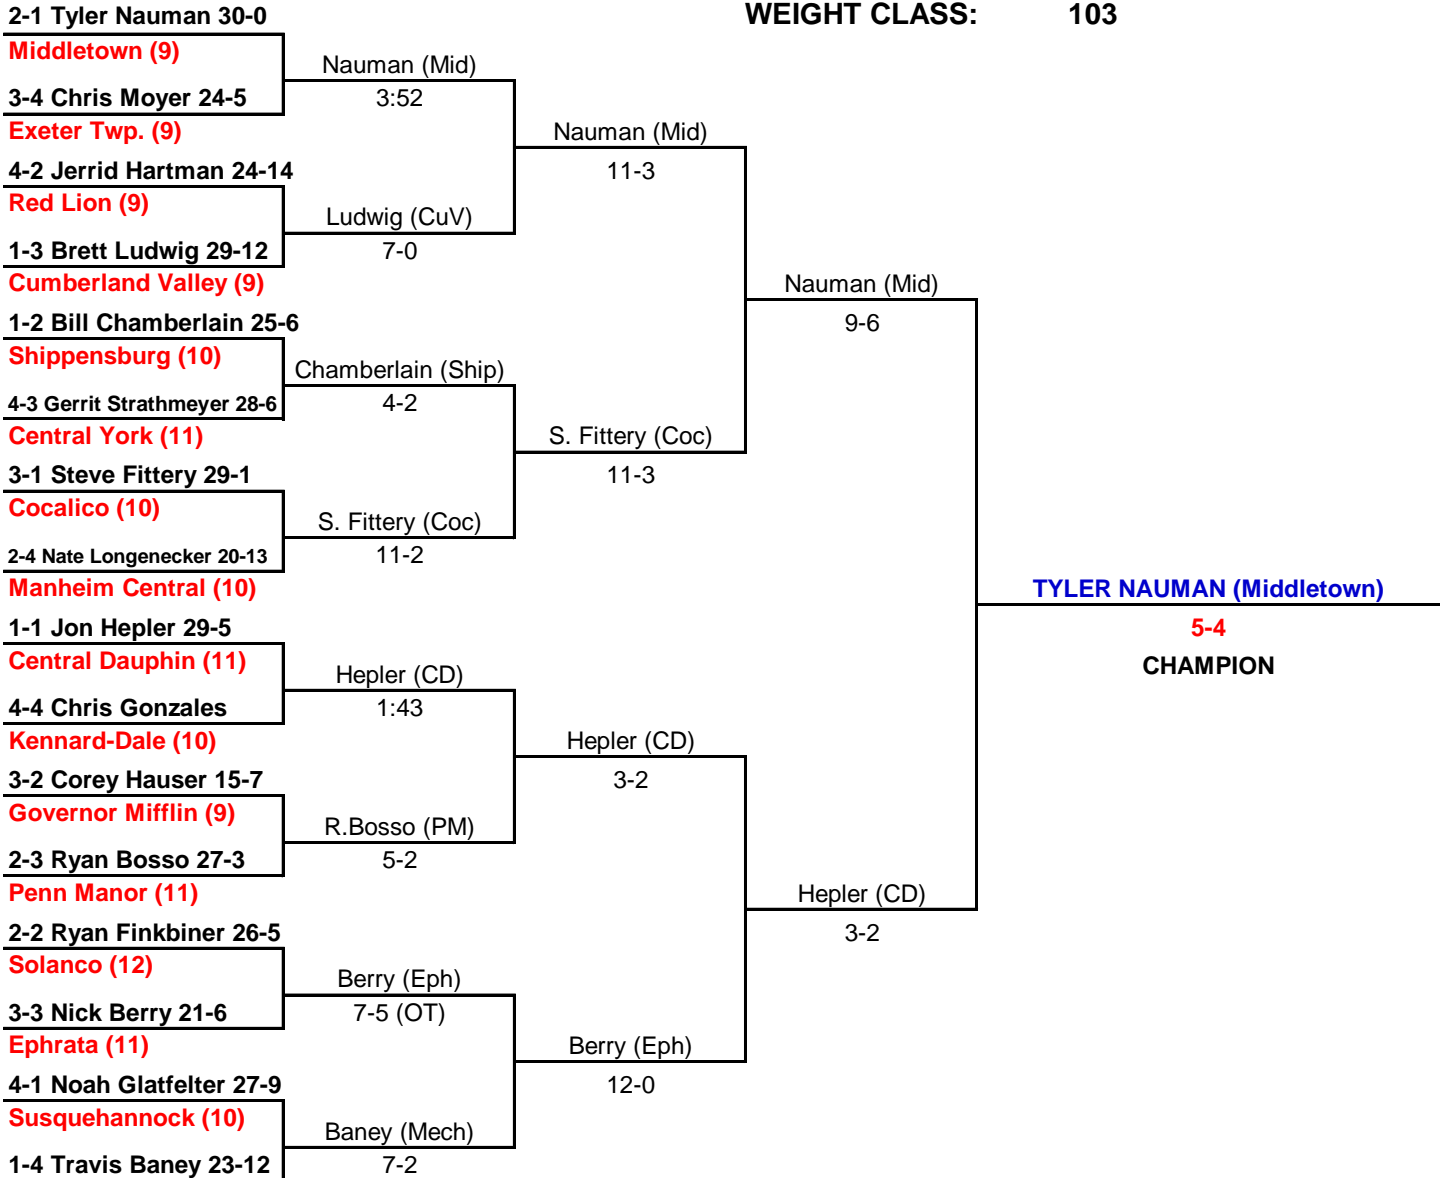

2003-2004 PIAA DISTRICT III CLASS AAA WRESTLING CHAMPIONSHIPS

WEIGHT CLASS: 103

TYLER NAUMAN (Middletown)

**5-4
CHAMPION**

CONSOLATION BRACKET

2003-2004 PIAA DISTRICT III CLASS AAA WRESTLING CHAMPIONSHIPS

WEIGHT CLASS: 112

CONSOLATION BRACKET

2003-2004 PIAA DISTRICT III CLASS AAA WRESTLING CHAMPIONSHIPS

WEIGHT CLASS: 119

RYAN WILLIAMS (Cumberland Valley)
3-2
CHAMPION

CONSOLATION BRACKET

Kell (WP)
7-0
Third Place

2003-2004 PIAA DISTRICT III CLASS AAA WRESTLING CHAMPIONSHIPS