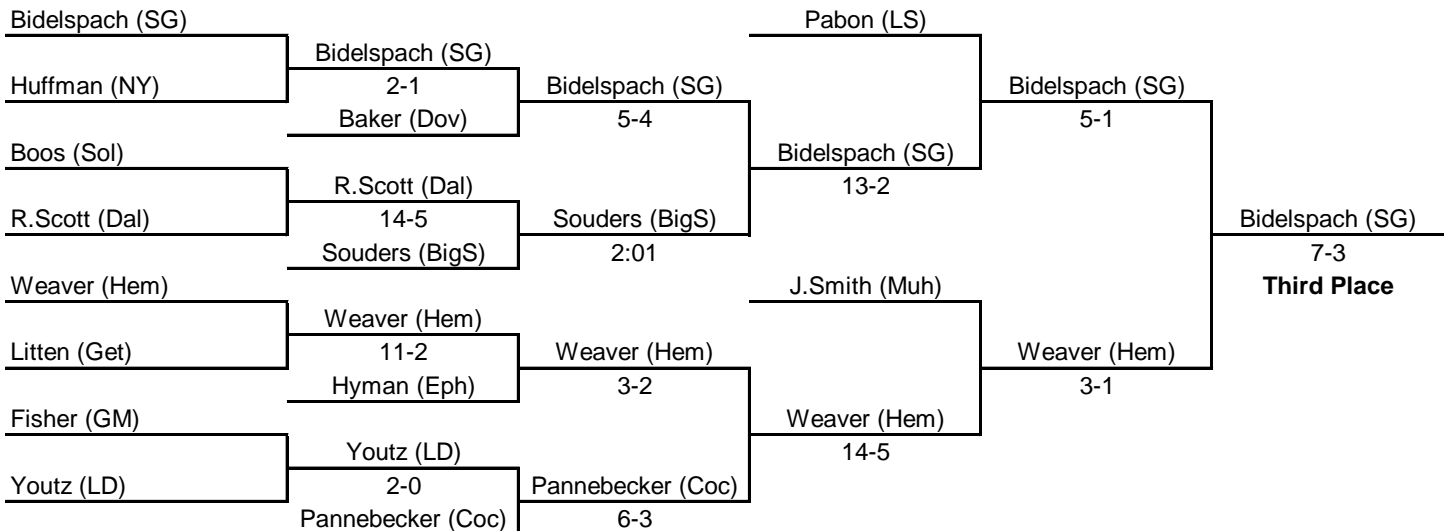

WEIGHT CLASS: 125

CHARLES GRIFFIN (Reading)

**10-6
CHAMPION**

Hollinger (Dov)
10-8 (OT)
Third Place

2003-2004 PIAA DISTRICT III CLASS AAA WRESTLING CHAMPIONSHIPS

WEIGHT CLASS: 130

CONSOLATION BRACKET

2003-2004 PIAA DISTRICT III CLASS AAA WRESTLING CHAMPIONSHIPS