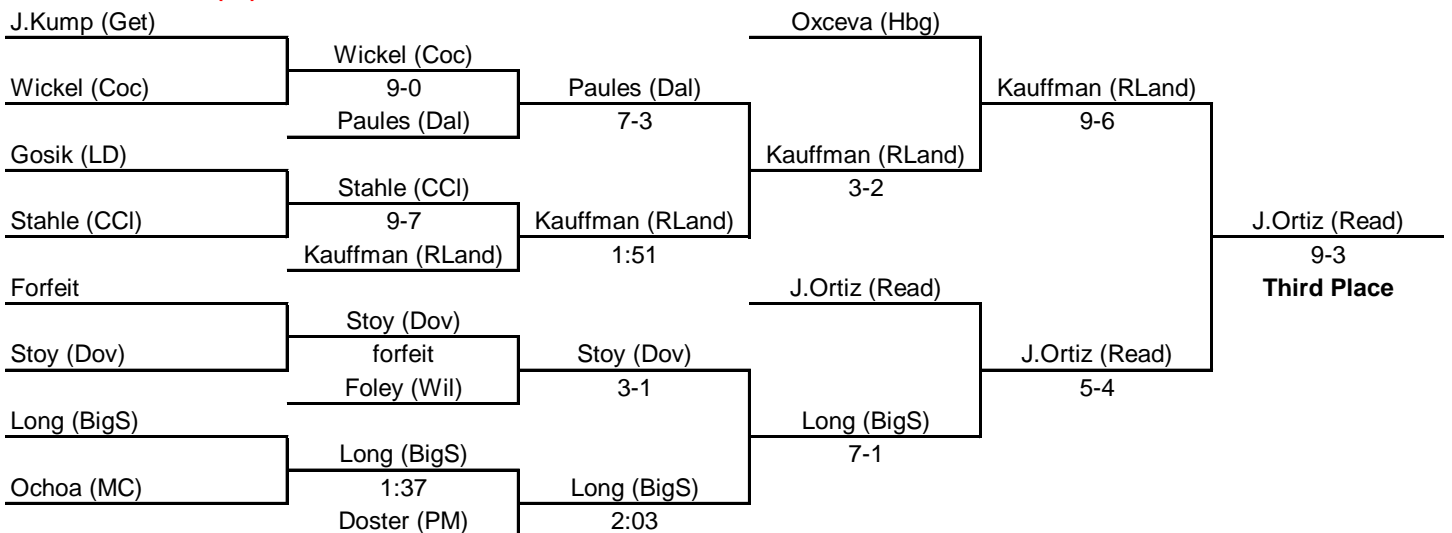

WEIGHT CLASS: 135

2003-2004 PIAA DISTRICT III CLASS AAA WRESTLING CHAMPIONSHIPS

WEIGHT CLASS: 140

CONSOLATION BRACKET

2003-2004 PIAA DISTRICT III CLASS AAA WRESTLING CHAMPIONSHIPS

WEIGHT CLASS: 145

CHRIS RAMOS (Governor Mifflin)