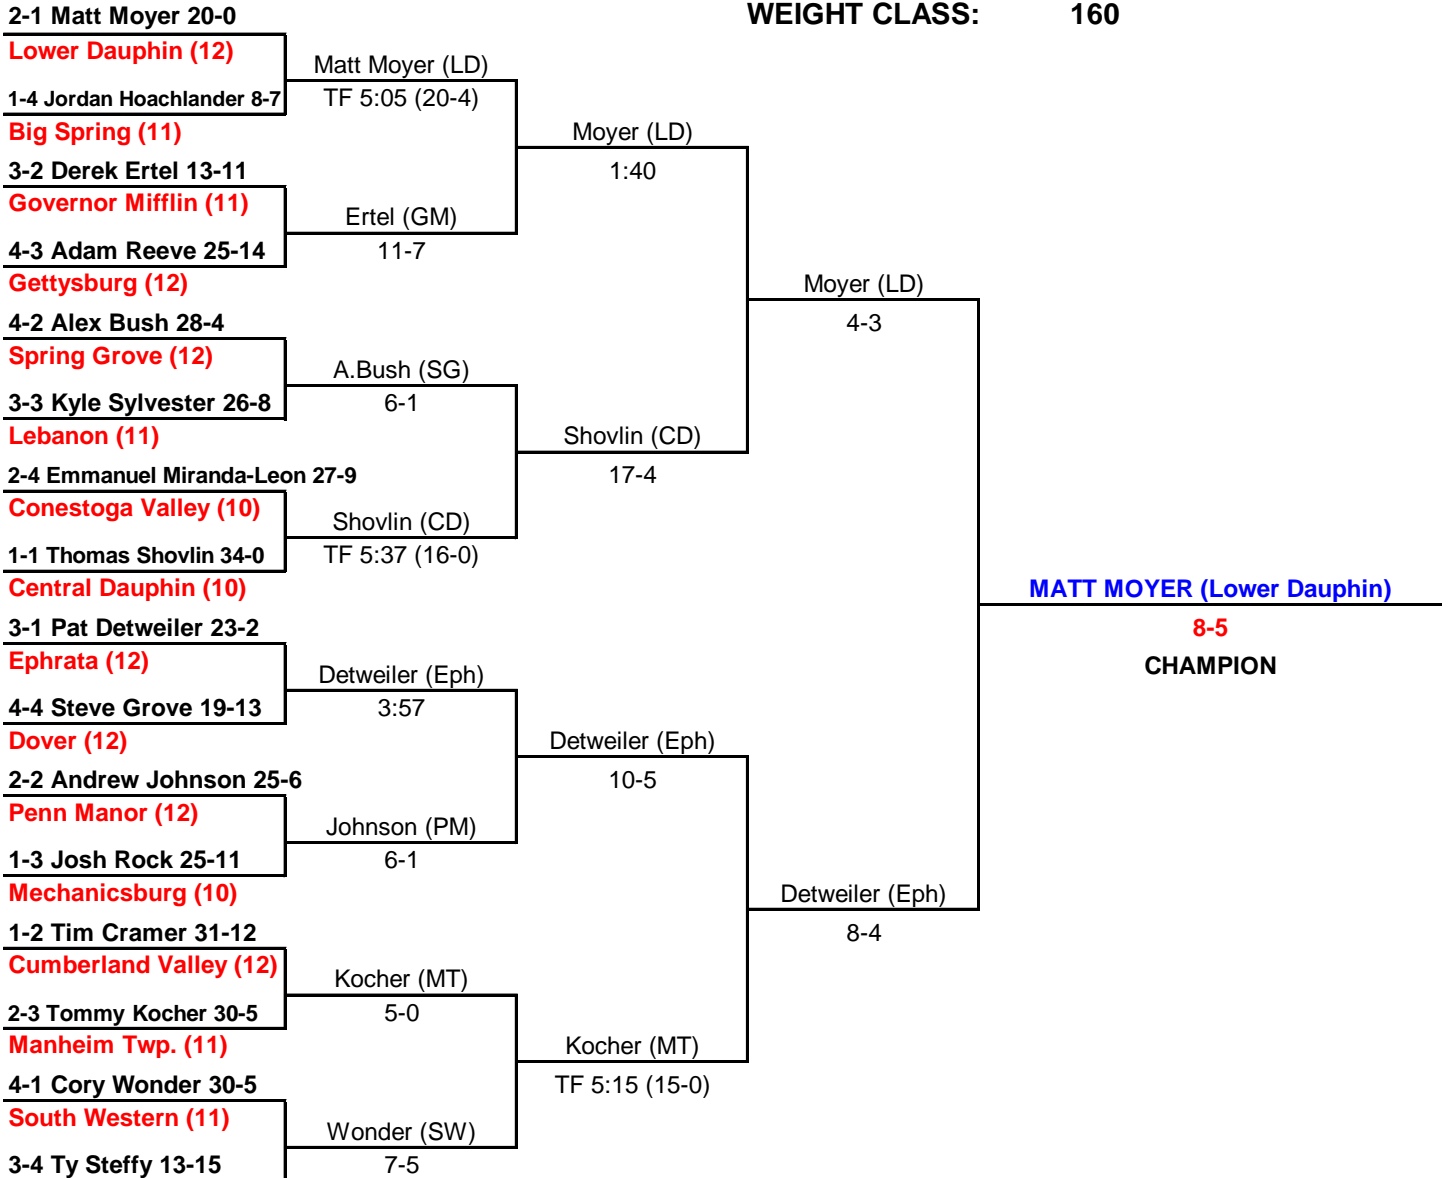

2003-2004 PIAA DISTRICT III CLASS AAA WRESTLING CHAMPIONSHIPS

WEIGHT CLASS: 160