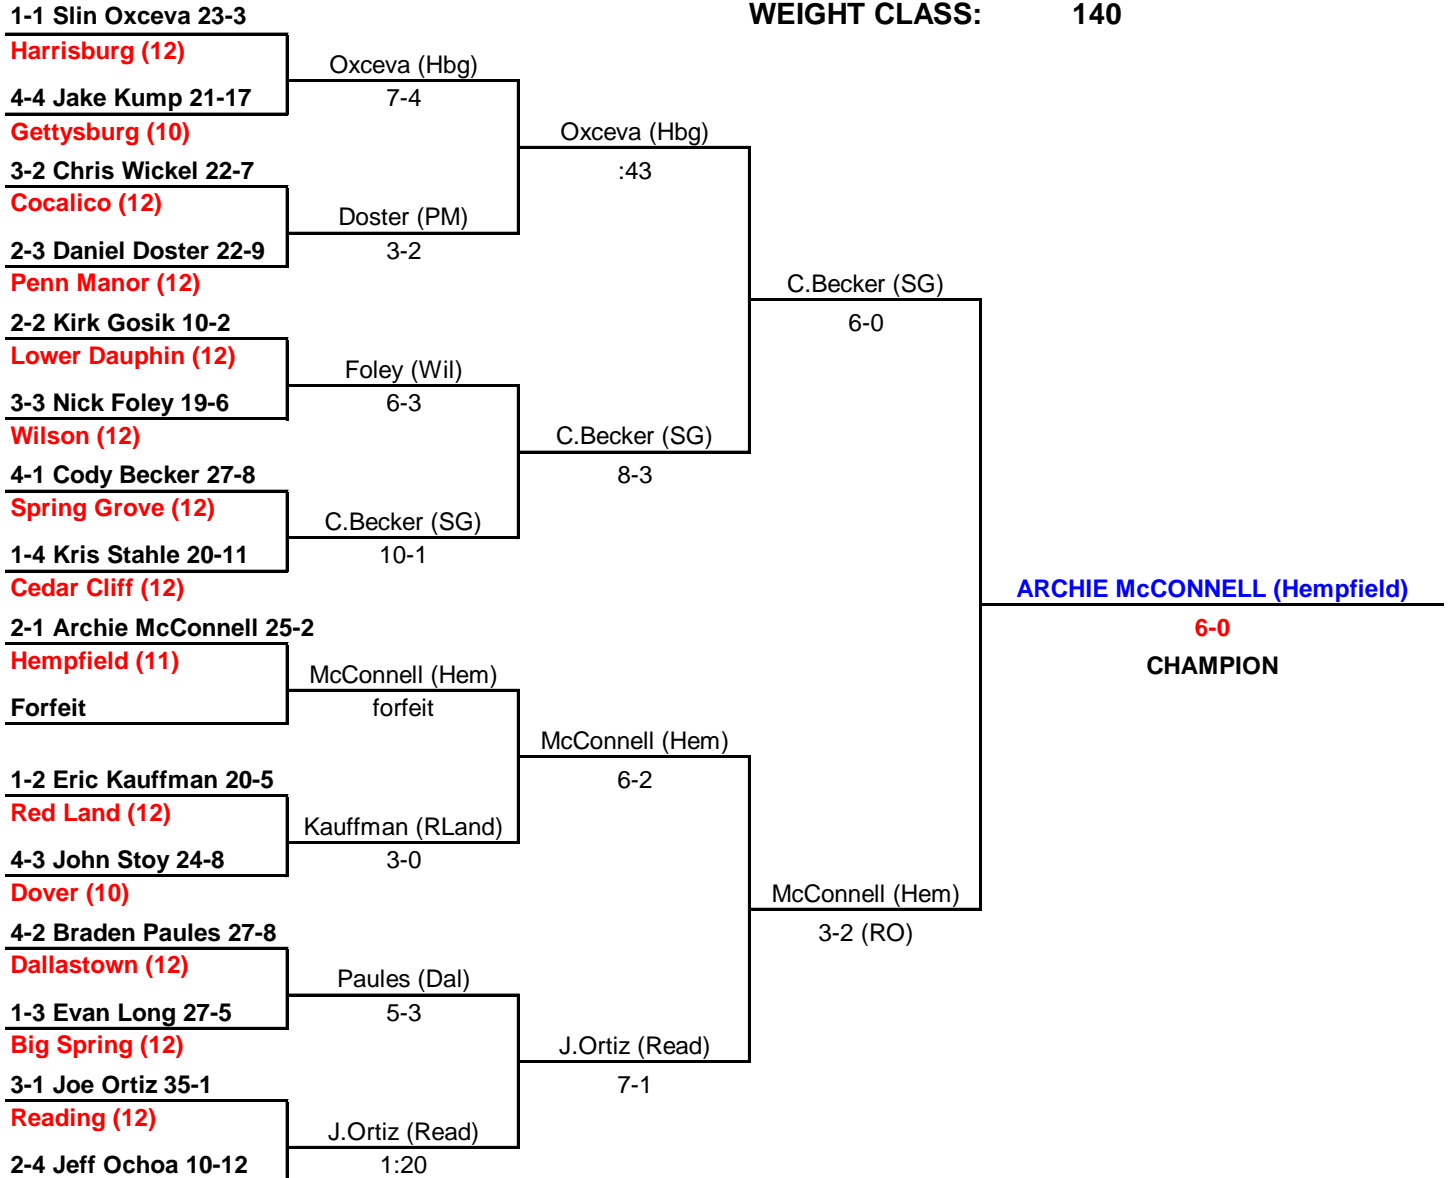

2003-2004 PIAA DISTRICT III CLASS AAA WRESTLING CHAMPIONSHIPS

WEIGHT CLASS: 140