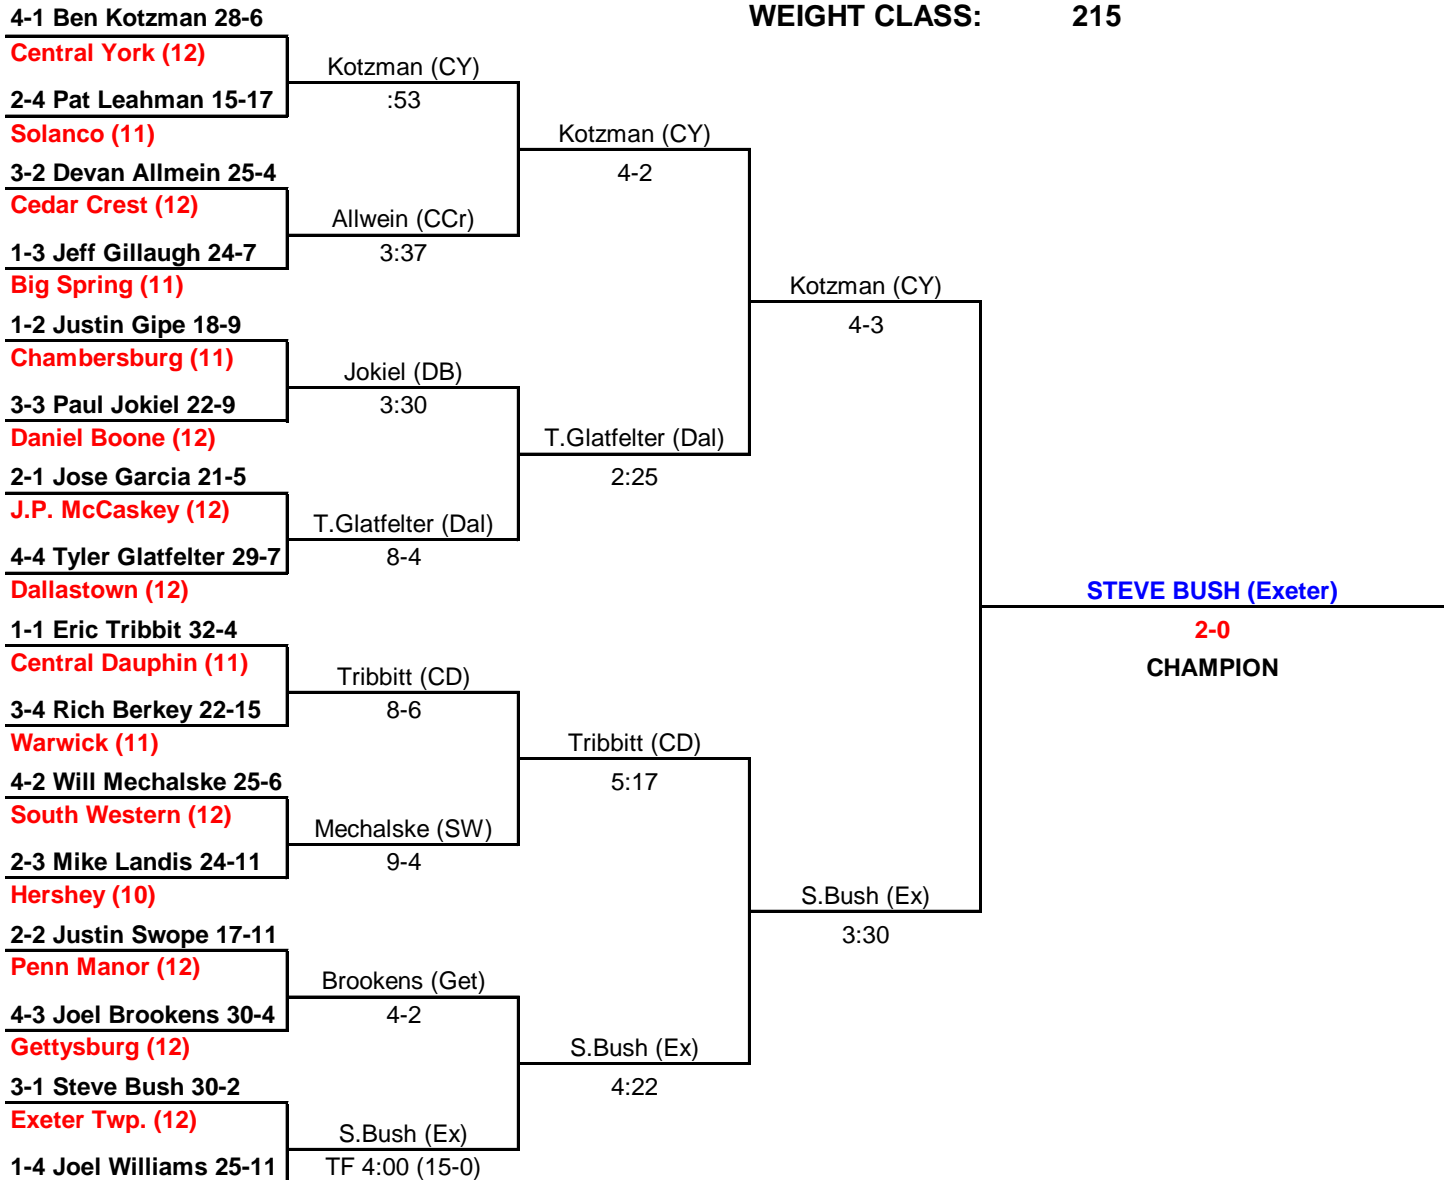

WEIGHT CLASS: 189

CONSOLATION BRACKET

2003-2004 PIAA DISTRICT III CLASS AAA WRESTLING CHAMPIONSHIPS

WEIGHT CLASS: 215

CONSOLATION BRACKET

2003-2004 PIAA DISTRICT III CLASS AAA WRESTLING CHAMPIONSHIPS

WEIGHT CLASS: 275