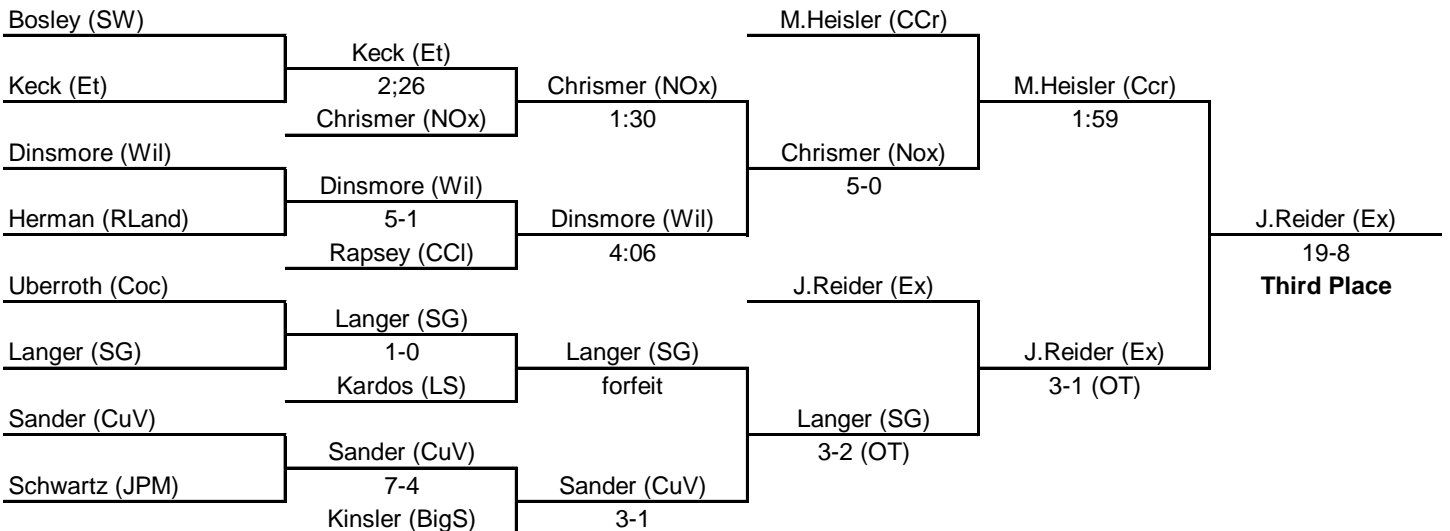

CONSOLATION BRACKET