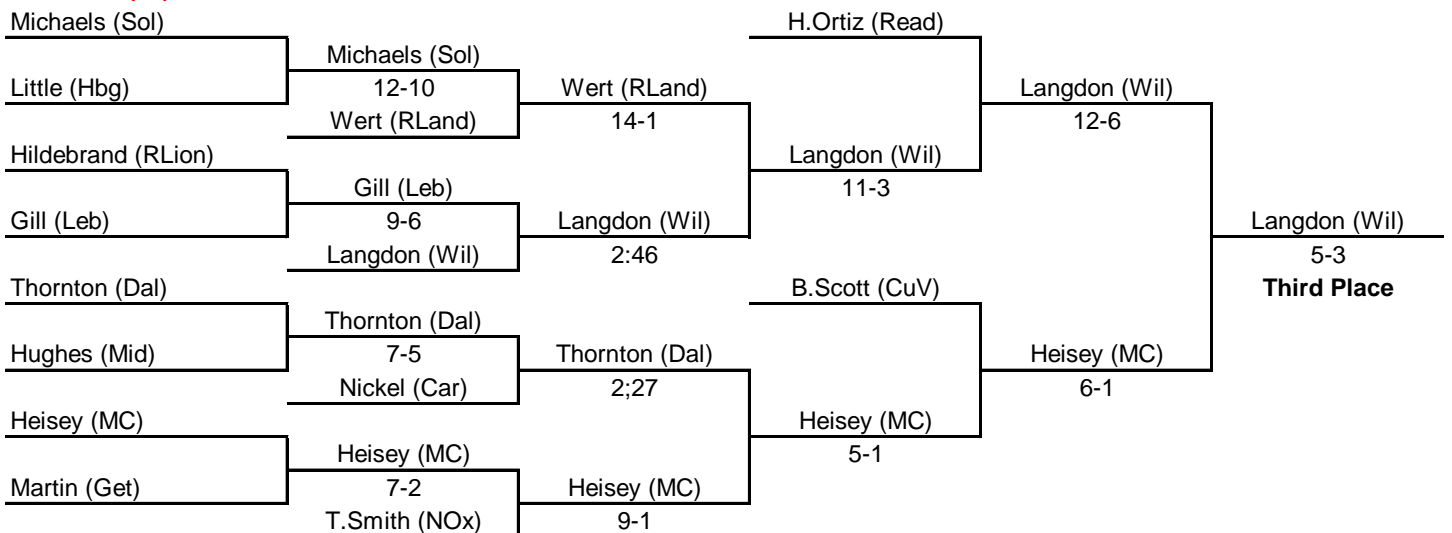

**3-2 (RO)
CHAMPION**

CONSOLATION BRACKET

Langdon (Wil)

5-3

Third Place

2003-2004 PIAA DISTRICT III CLASS AAA WRESTLING CHAMPIONSHIPS

WEIGHT CLASS: 152

CONSOLATION BRACKET