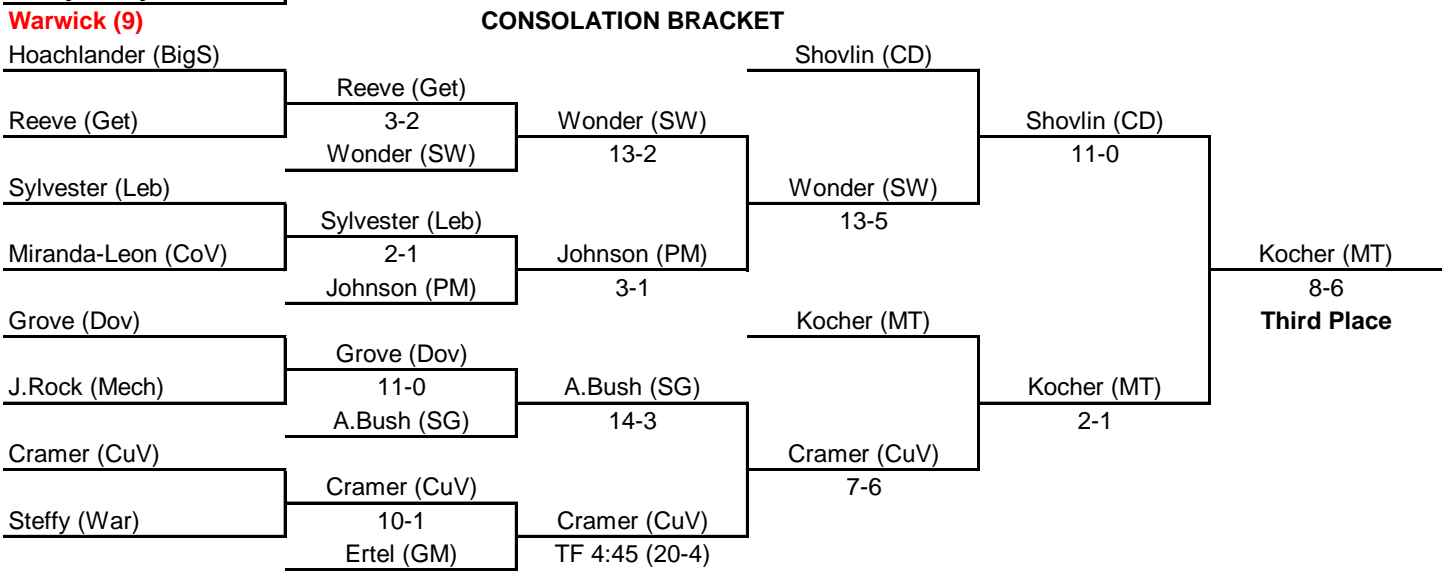

2003-2004 PIAA DISTRICT III CLASS AAA WRESTLING CHAMPIONSHIPS

WEIGHT CLASS: 160