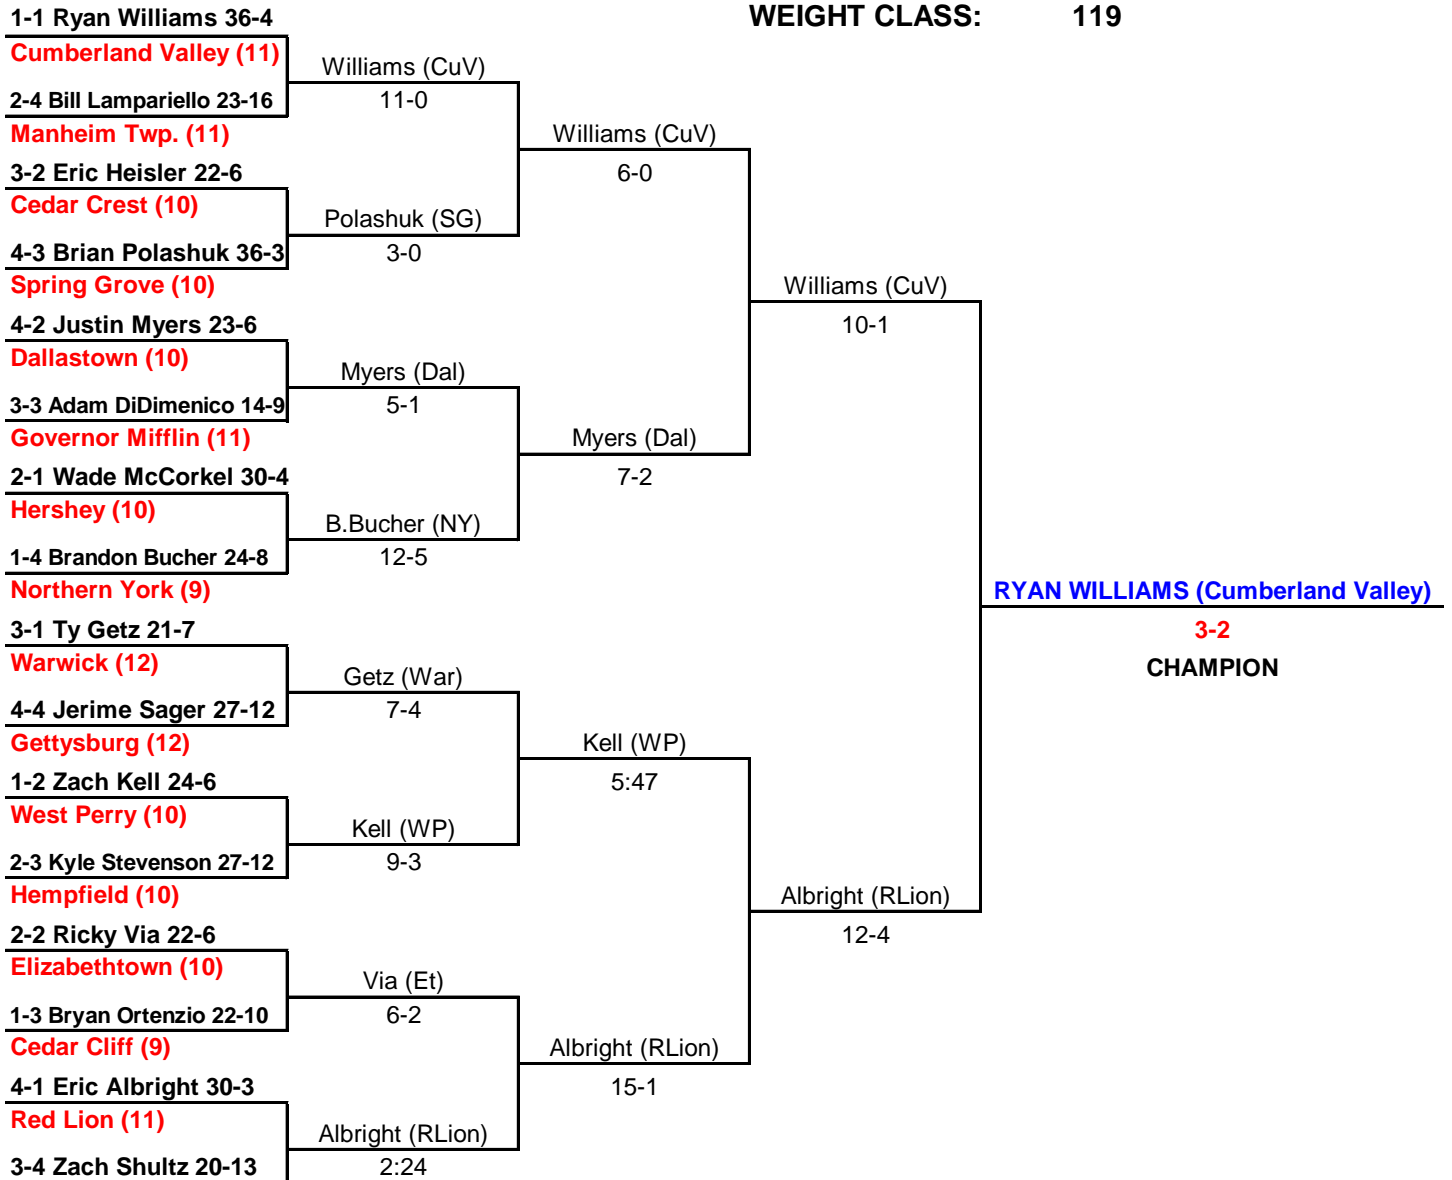

2003-2004 PIAA DISTRICT III CLASS AAA WRESTLING CHAMPIONSHIPS

WEIGHT CLASS: 103

TYLER NAUMAN (Middletown)

**5-4
CHAMPION**

CONSOLATION BRACKET

2003-2004 PIAA DISTRICT III CLASS AAA WRESTLING CHAMPIONSHIPS

WEIGHT CLASS: 112

CONSOLATION BRACKET

2003-2004 PIAA DISTRICT III CLASS AAA WRESTLING CHAMPIONSHIPS

WEIGHT CLASS: 119

RYAN WILLIAMS (Cumberland Valley)
3-2
CHAMPION

CONSOLATION BRACKET

Kell (WP)
7-0
Third Place

2003-2004 PIAA DISTRICT III CLASS AAA WRESTLING CHAMPIONSHIPS