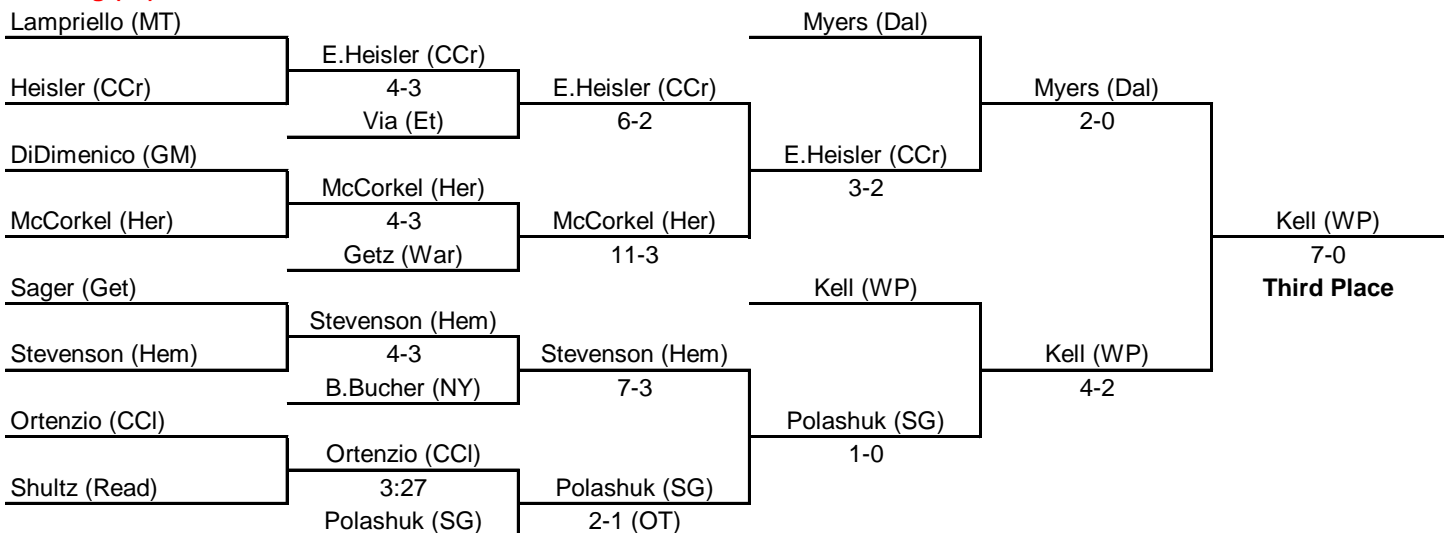

CONSOLATION BRACKET

2003-2004 PIAA DISTRICT III CLASS AAA WRESTLING CHAMPIONSHIPS

WEIGHT CLASS: 119

RYAN WILLIAMS (Cumberland Valley)
3-2
CHAMPION

CONSOLATION BRACKET

Kell (WP)
7-0
Third Place

2003-2004 PIAA DISTRICT III CLASS AAA WRESTLING CHAMPIONSHIPS