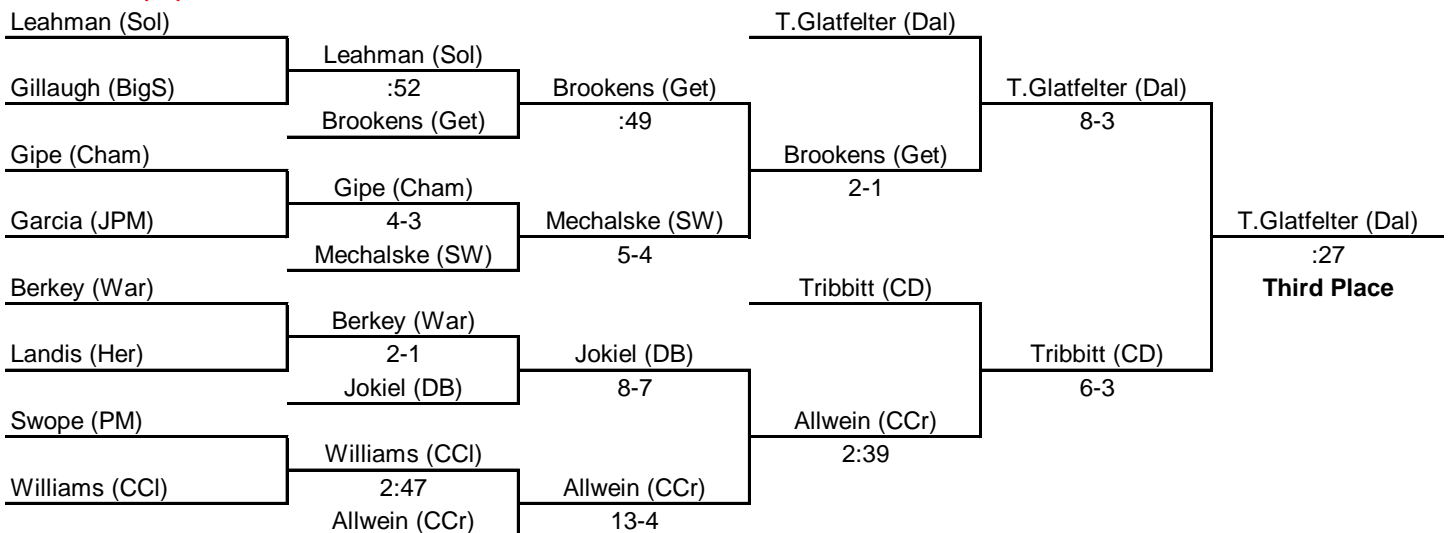

WEIGHT CLASS: 189

CONSOLATION BRACKET

2003-2004 PIAA DISTRICT III CLASS AAA WRESTLING CHAMPIONSHIPS

WEIGHT CLASS: 215

CONSOLATION BRACKET

2003-2004 PIAA DISTRICT III CLASS AAA WRESTLING CHAMPIONSHIPS

WEIGHT CLASS: 275