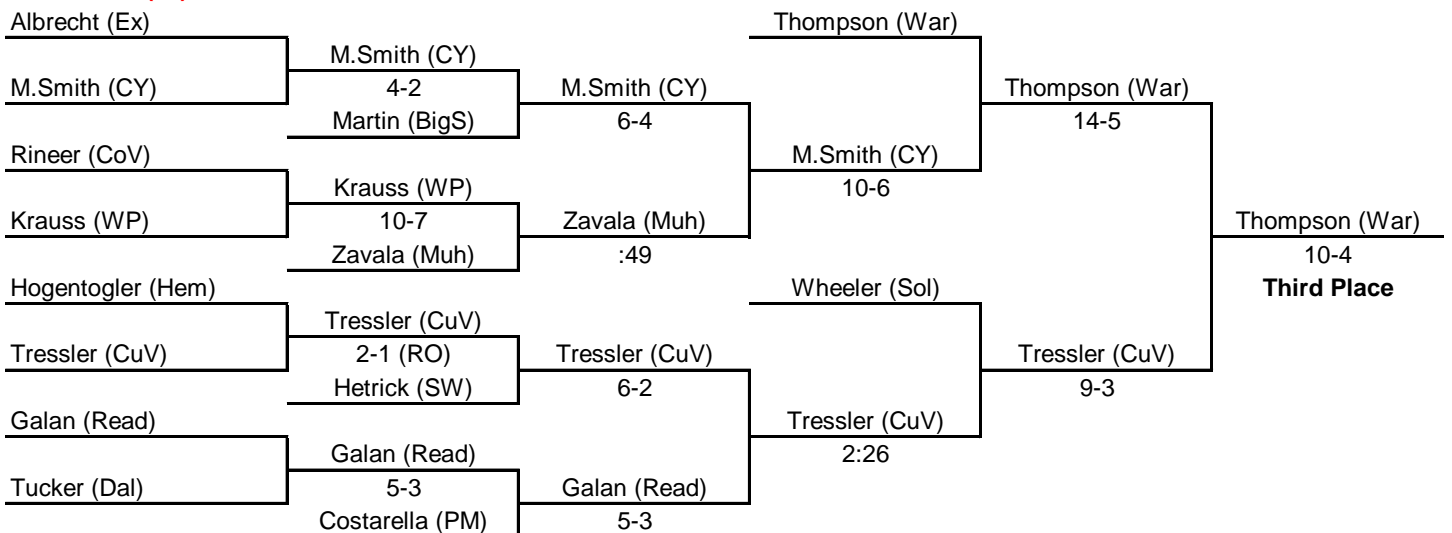

**3-2 (RO)
CHAMPION**

CONSOLATION BRACKET

Langdon (Wil)

5-3

Third Place

2003-2004 PIAA DISTRICT III CLASS AAA WRESTLING CHAMPIONSHIPS

WEIGHT CLASS: 152

CONSOLATION BRACKET