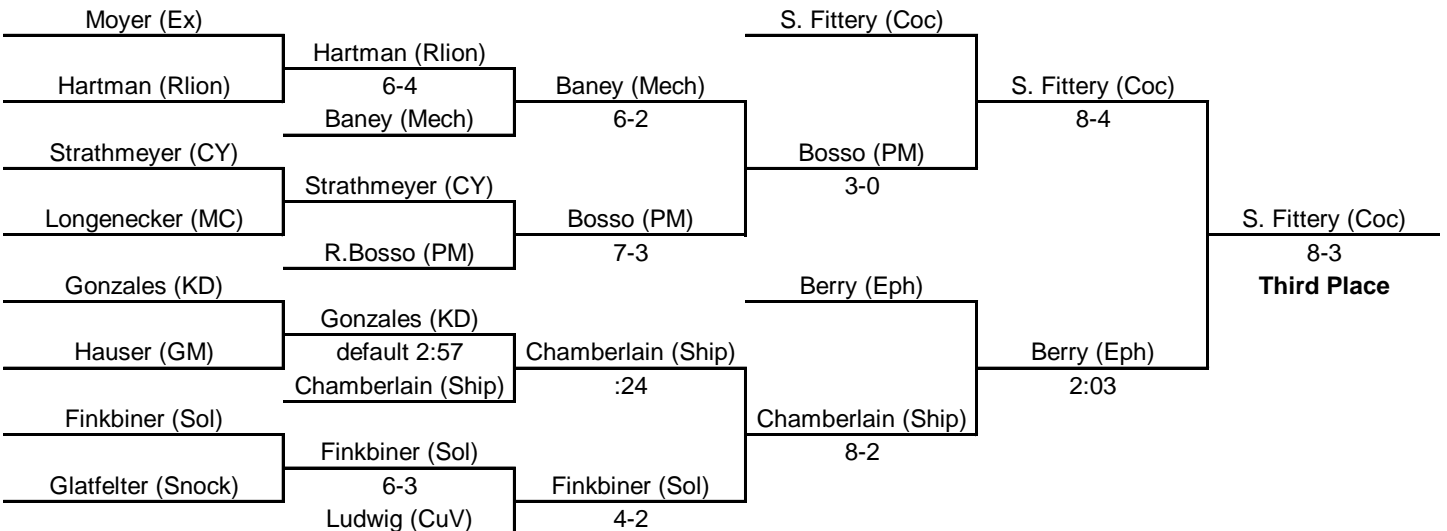

2003-2004 PIAA DISTRICT III CLASS AAA WRESTLING CHAMPIONSHIPS

WEIGHT CLASS: 103

TYLER NAUMAN (Middletown)

**5-4
CHAMPION**

CONSOLATION BRACKET

2003-2004 PIAA DISTRICT III CLASS AAA WRESTLING CHAMPIONSHIPS

WEIGHT CLASS: 112

CONSOLATION BRACKET

2003-2004 PIAA DISTRICT III CLASS AAA WRESTLING CHAMPIONSHIPS

WEIGHT CLASS: 119

RYAN WILLIAMS (Cumberland Valley)
3-2
CHAMPION

CONSOLATION BRACKET

Kell (WP)
7-0
Third Place

2003-2004 PIAA DISTRICT III CLASS AAA WRESTLING CHAMPIONSHIPS