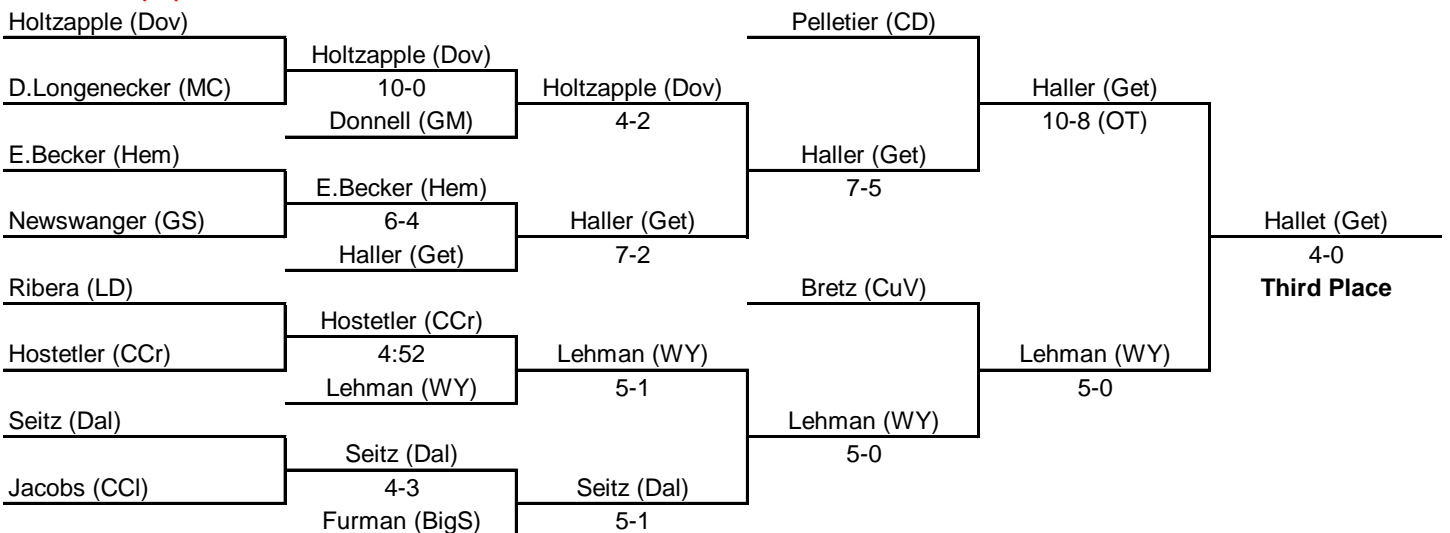

2003-2004 PIAA DISTRICT III CLASS AAA WRESTLING CHAMPIONSHIPS

WEIGHT CLASS: 160

2003-2004 PIAA DISTRICT III CLASS AAA WRESTLING CHAMPIONSHIPS

WEIGHT CLASS: 171

CONSOLATION BRACKET

2003-2004 PIAA DISTRICT III CLASS AAA WRESTLING CHAMPIONSHIPS