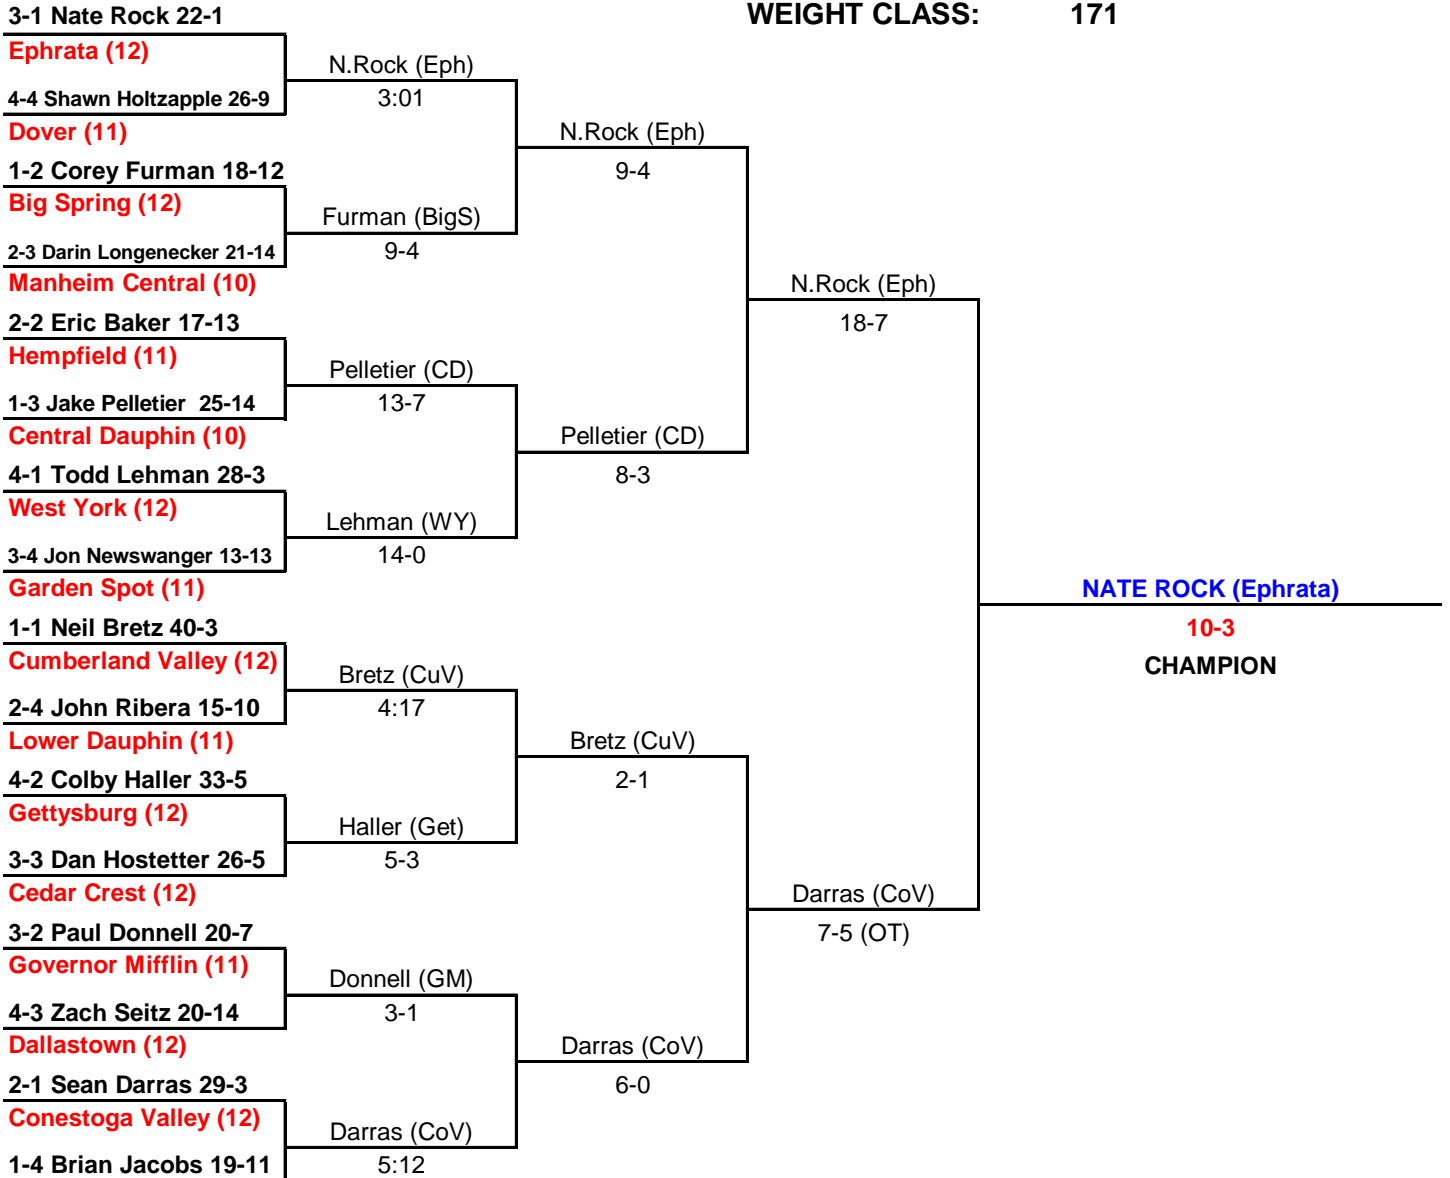

2003-2004 PIAA DISTRICT III CLASS AAA WRESTLING CHAMPIONSHIPS

WEIGHT CLASS: 171