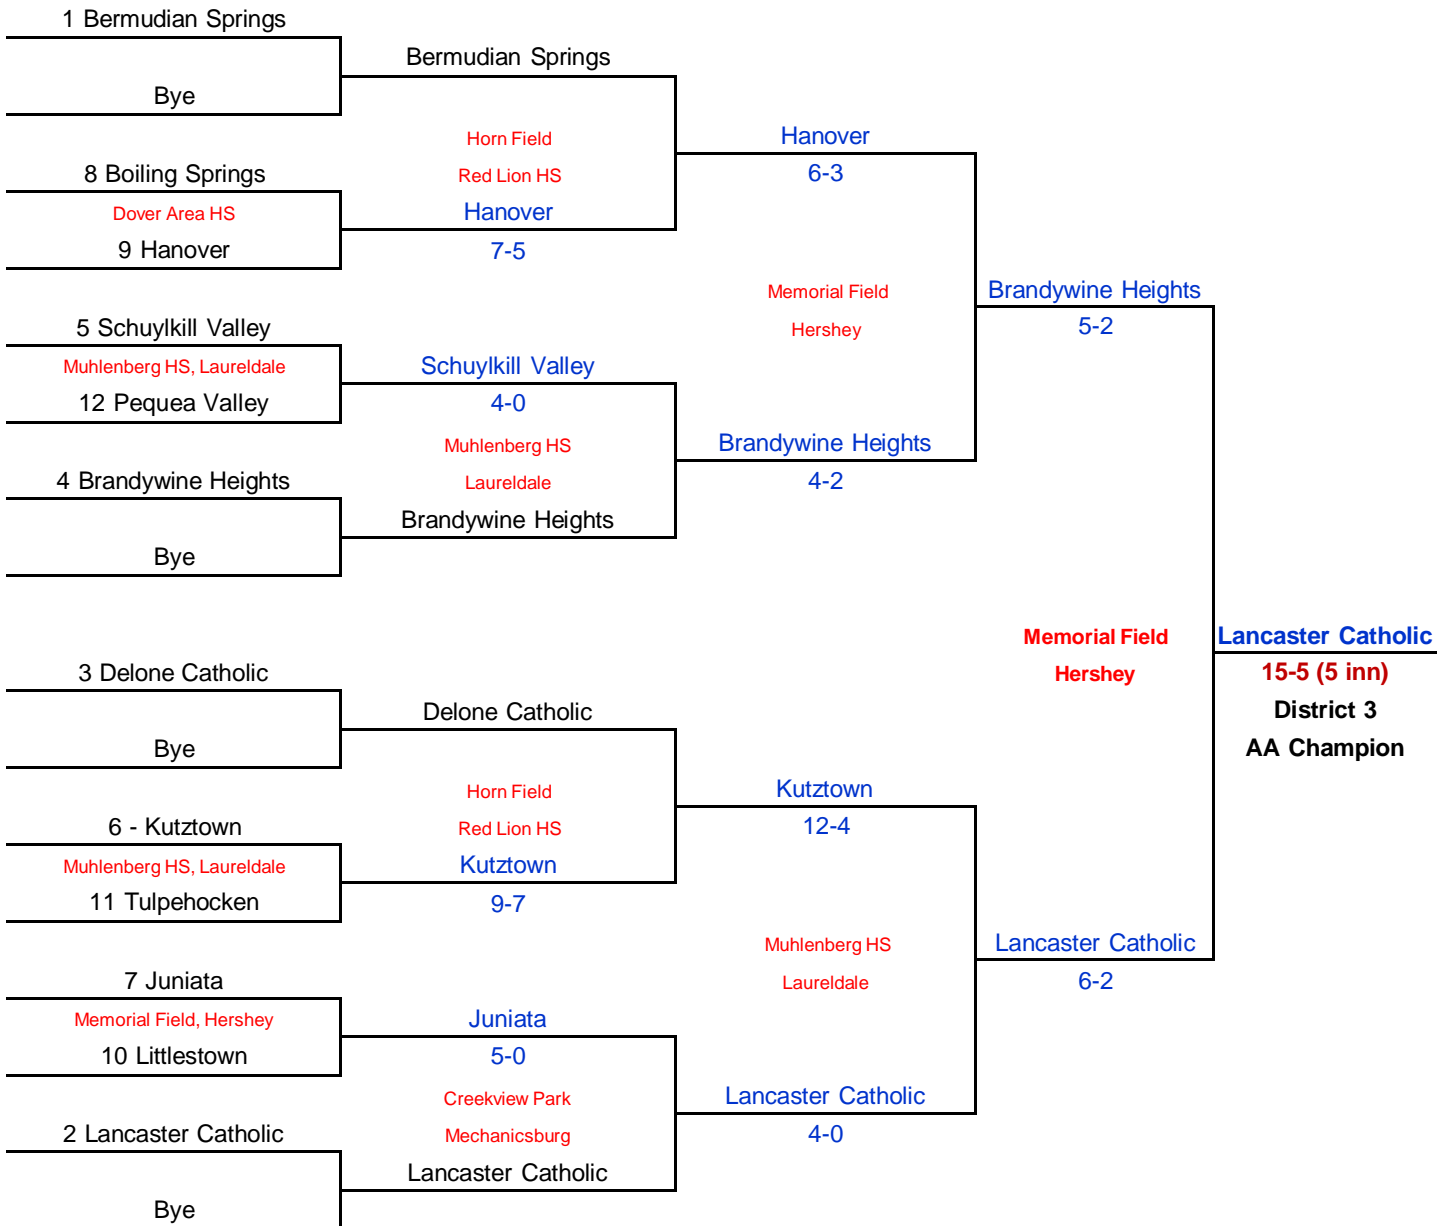

2007-2008 DISTRICT 3 CLASS AA BASEBALL CHAMPIONSHIP

FIRST ROUND

Monday, May 19

QUARTERFINALS

Thursday, May 22

SEMIFINALS

Tuesday, May 27

FINALS

Thursday, May 29

CHAMPION