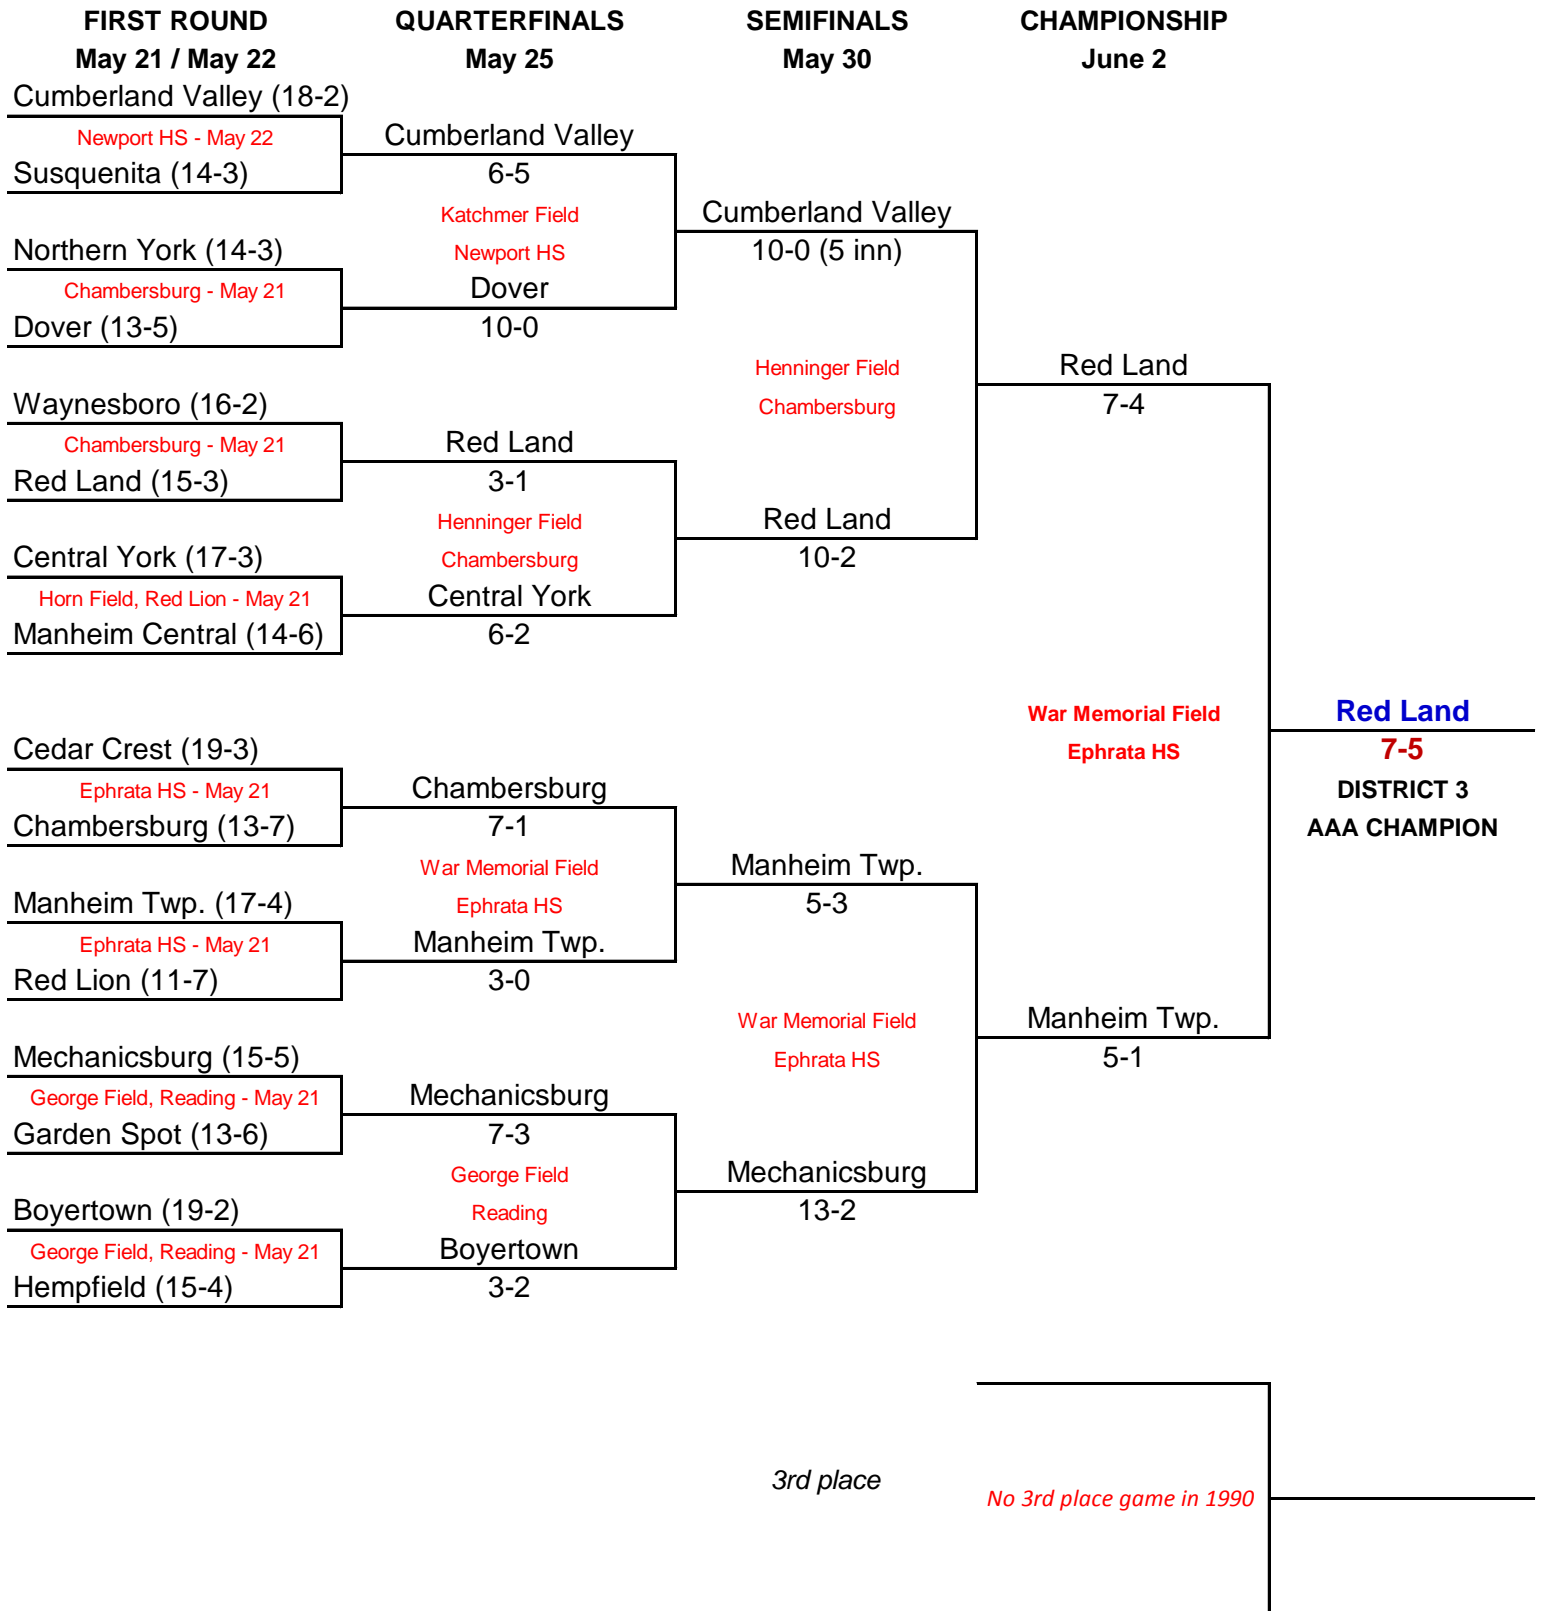

1989-1990 DISTRICT 3 CLASS AAA BASEBALL BRACKET

1989-1990 DISTRICT 3 CLASS AA BASEBALL BRACKET