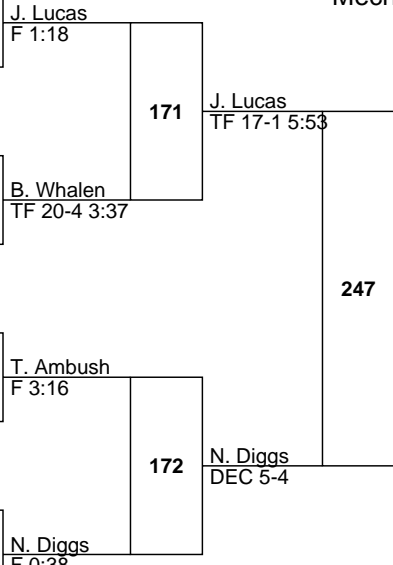

10 Jake Lucas 32-6 Cumberland Valley

BYE J. Lucas
BYE 81

12 Zildjian Irani 10-14 CD East

9 Logan Rhoades 12-15 Carlisle 30 L. Rhoades
F 0:58

12 Bobby Whalen 13-9 Cedar Cliff

10 Seth Hoch 5-15 Greencastle-Antrim 31 B. Whalen
F 1:04

BYE

10 Hunter Hertzog 6-3 Northern York

H. Hertzog
BYE

12 Troy Ambush 17-7 Susquehanna Township

BYE T. Ambush
BYE 83

10 Garrett Buckbee 5-15 Mechanicsburg

12 Gannon Ulrey 11-13 Lower Dauphin 32 G. Ulrey
F 2:47

12 Zae Kirk 6-8 Chambersburg

9 Andrew Adams 8-14 Big Spring 33 A. Adams
DEC 3-1

BYE

12 Neamiah Diggs 20-3 Harrisburg

N. Diggs
BYE 84

PIAA AAA D3 S3

Mechanicsburg

182