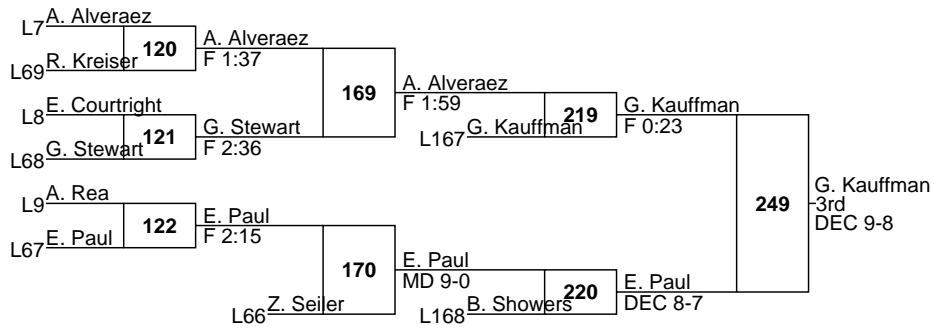

11 Dorian Gonzalez 18-4 Newport

9 Alex Bachman 10-12 Trinity

9 Logan Kramer 15-11 East Pennsboro

15

A. Bachman
DEC 5-1

74

D. Gonzalez
F 1:34

12 Tyler Rawson 18-14 Bermudian Springs