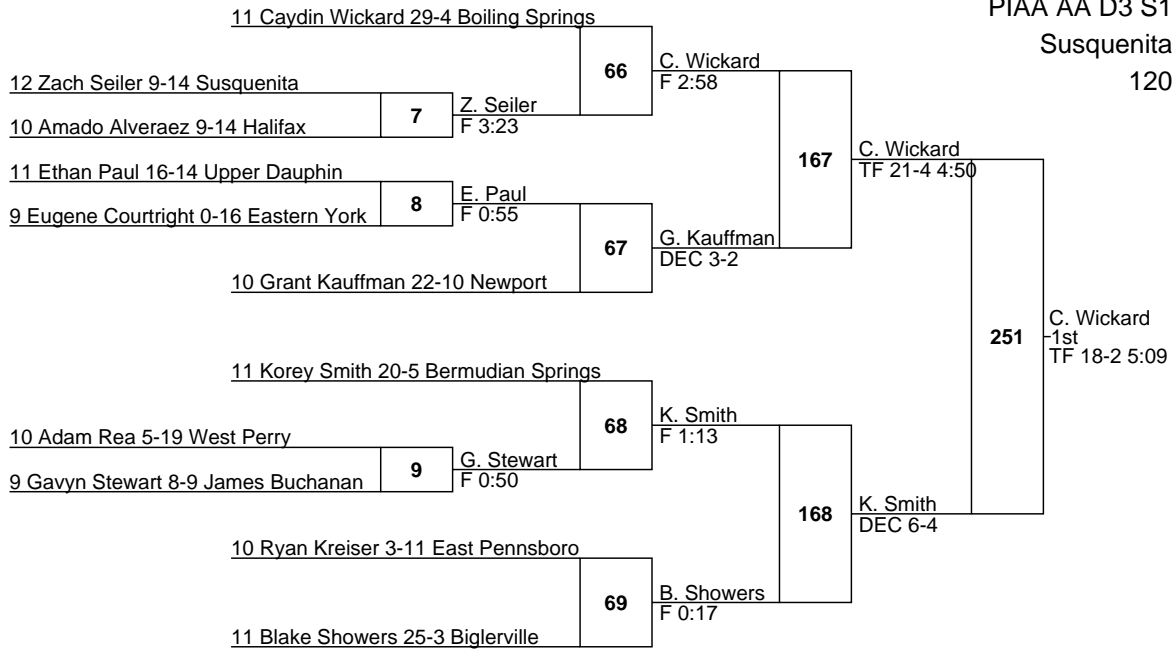

11 Dorian Gonzalez 18-4 Newport

9 Alex Bachman 10-12 Trinity

9 Logan Kramer 15-11 East Pennsboro

15

A. Bachman
DEC 5-1

74

D. Gonzalez
F 1:34

12 Tyler Rawson 18-14 Bermudian Springs