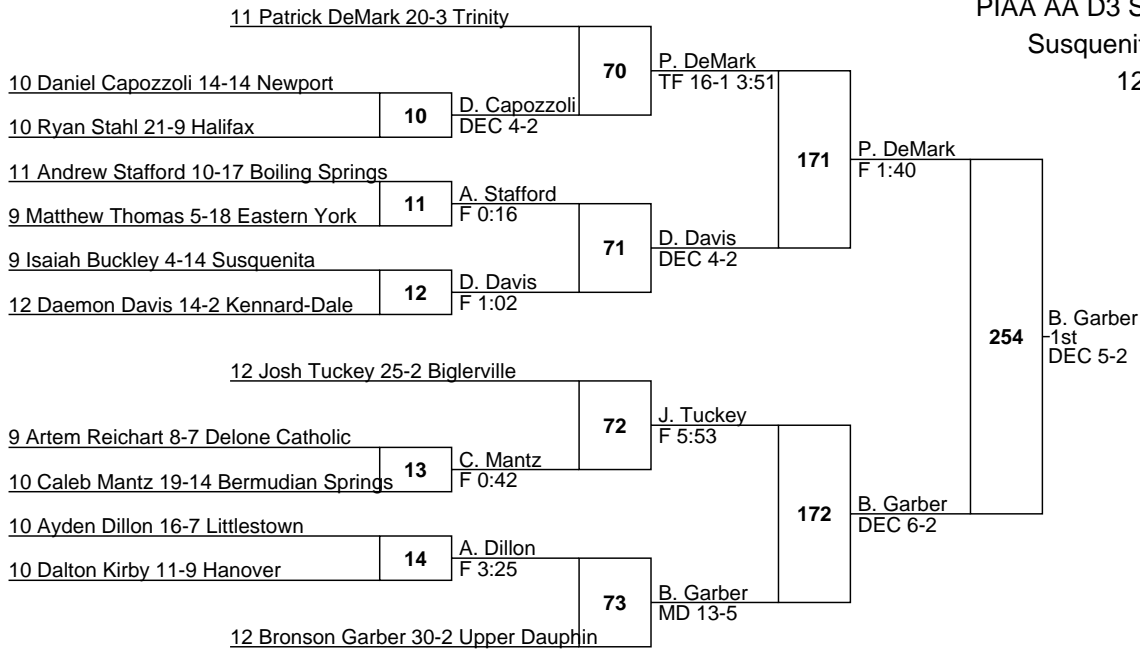

11 Dorian Gonzalez 18-4 Newport

9 Alex Bachman 10-12 Trinity

9 Logan Kramer 15-11 East Pennsboro

15

A. Bachman
DEC 5-1

74

D. Gonzalez
F 1:34

12 Tyler Rawson 18-14 Bermudian Springs