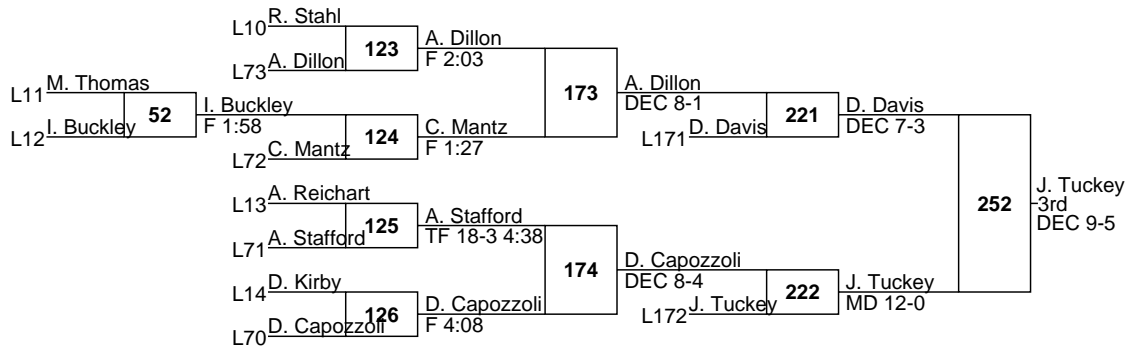

11 Dorian Gonzalez 18-4 Newport

9 Alex Bachman 10-12 Trinity

9 Logan Kramer 15-11 East Pennsboro

15

A. Bachman
DEC 5-1

74

D. Gonzalez
F 1:34

12 Tyler Rawson 18-14 Bermudian Springs