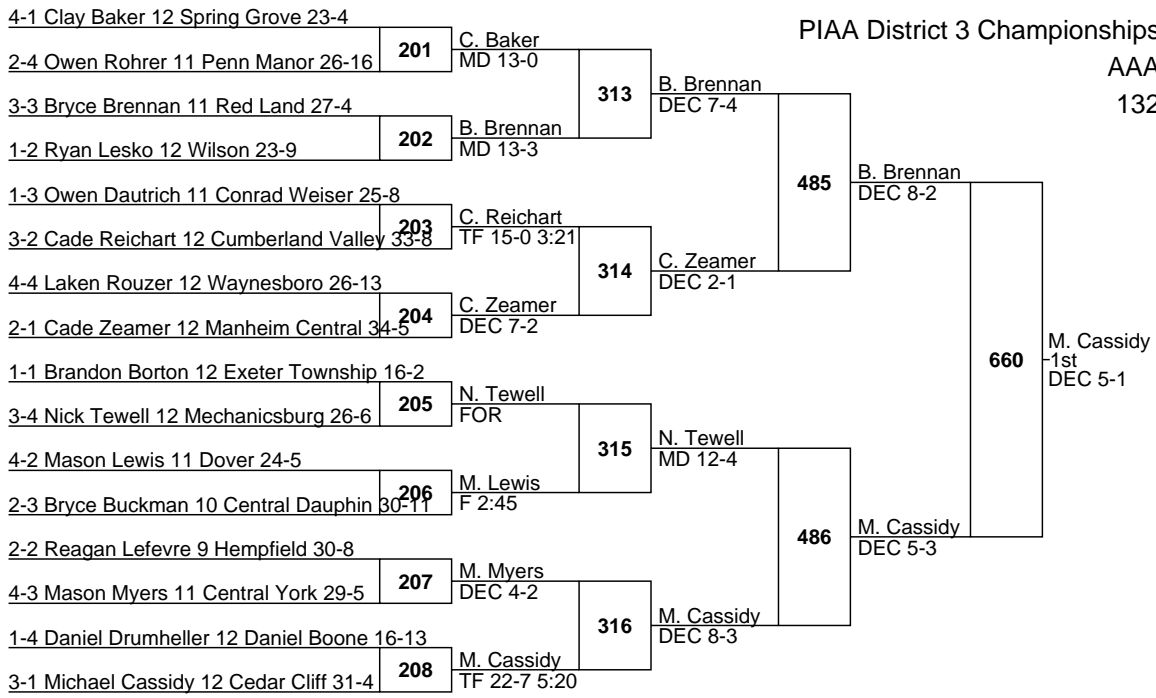

PIAA District 3 Championships

AAA

132