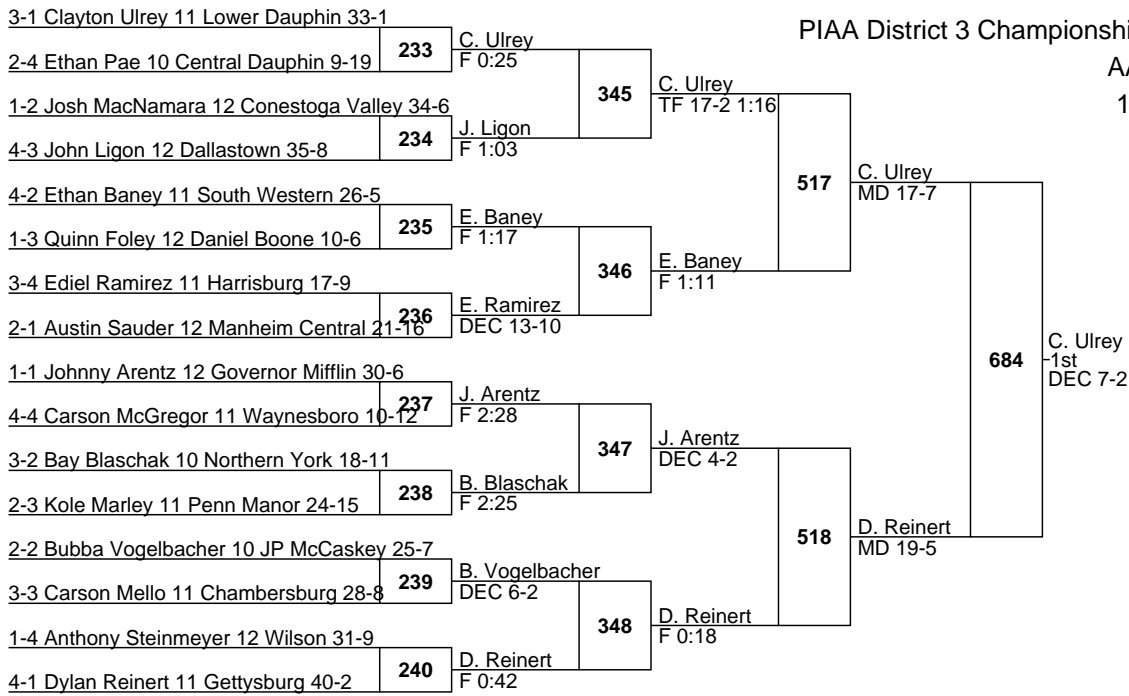

PIAA District 3 Championships

AAA

160