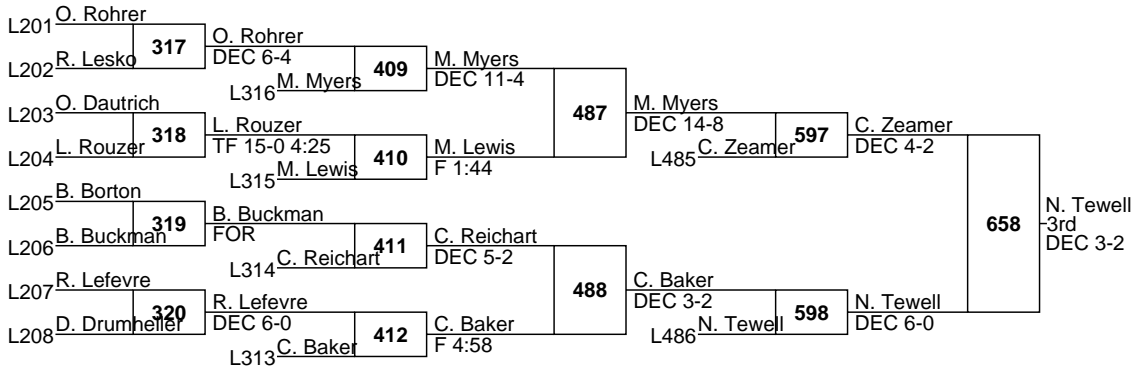

PIAA District 3 Championships

AAA

132