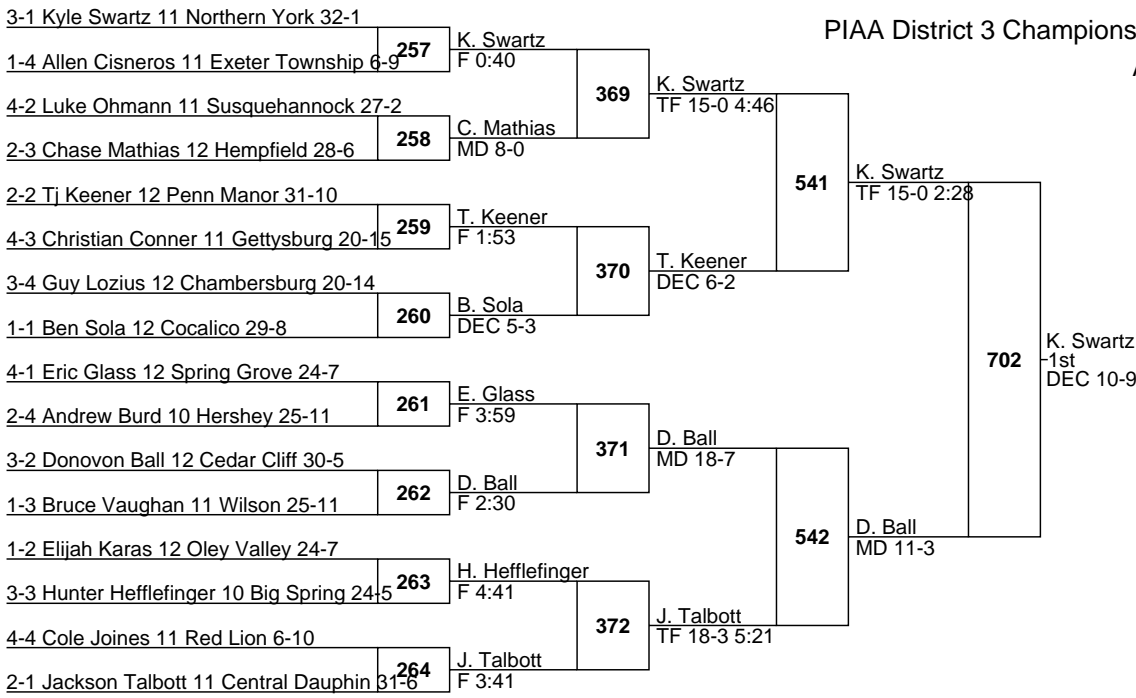

PIAA District 3 Championships

AAA

195