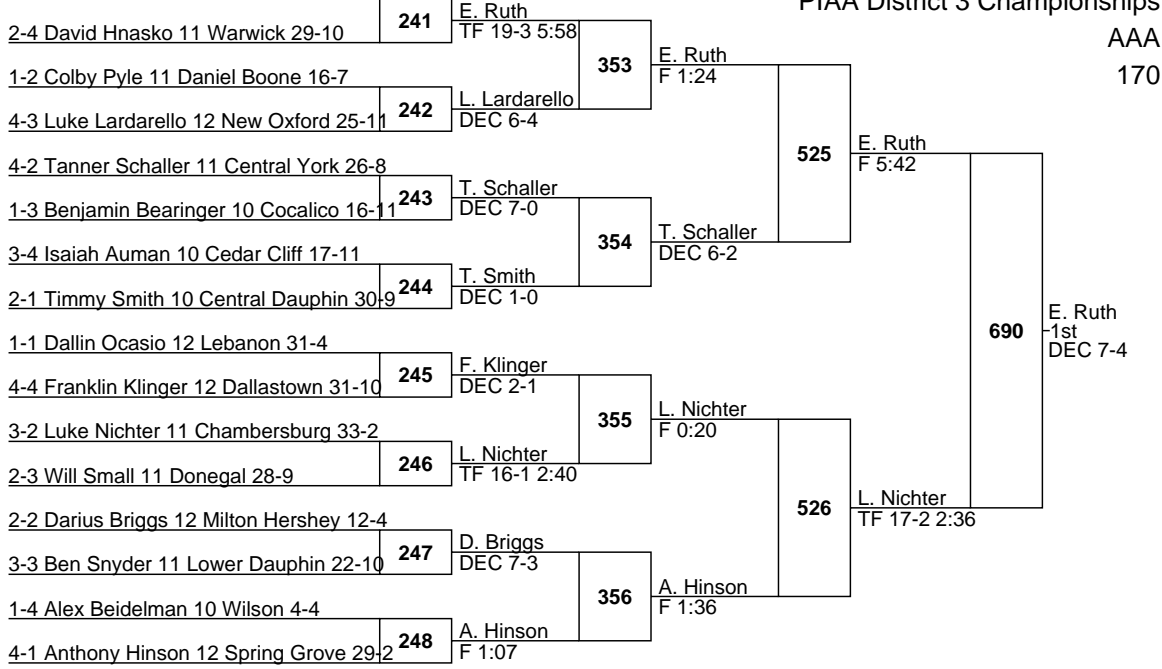

3-1 Edmond Ruth 12 Susquehanna Township 26-0

PIAA District 3 Championships

AAA

170