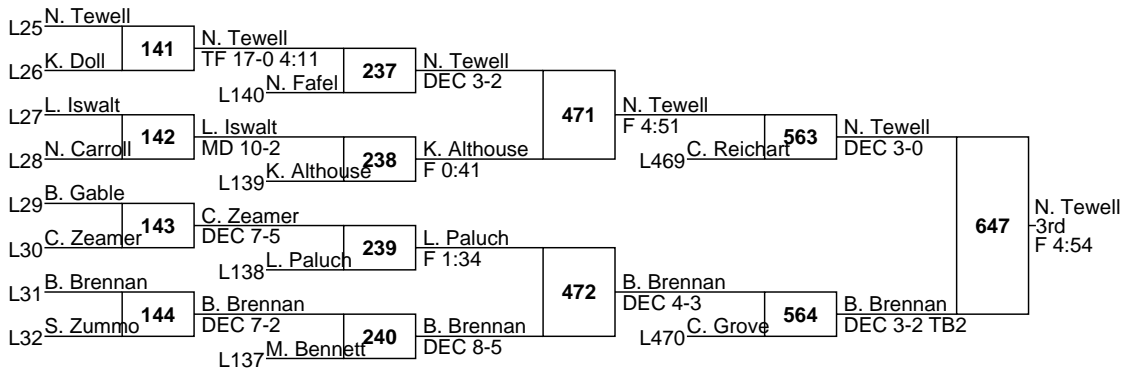

641 J. Gehr 3rd DEC 11-5

561 C. Morton DEC 1-0

464 C. Bricker F 2:11

562 J. Gehr TF 17-2 4:57

District III Championships

AAA

126

District III Championships