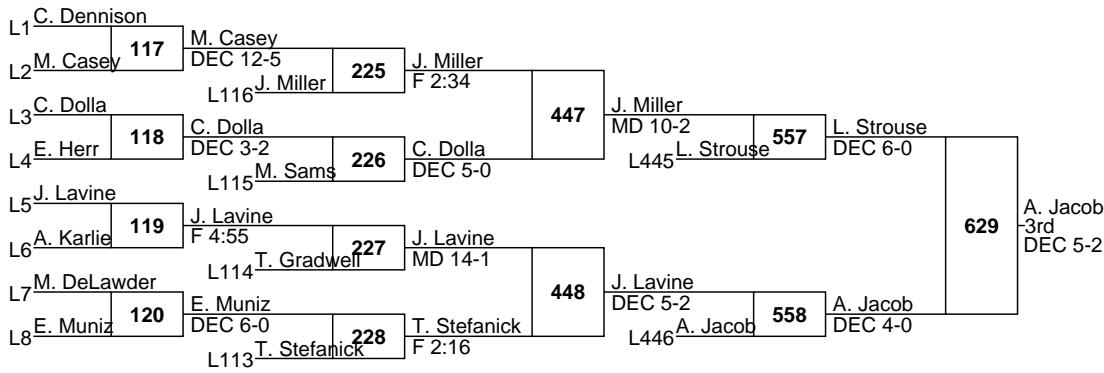

District III Championships

AAA

106

2-1 Will Betancourt 10 Manheim Central 28-0

1-4 Jordan Ziats 11 Muhlenberg 12-9 **9** W. Betancourt F 0:38 **121**

3-2 Ruston Dzielak 10 Cumberland Valley 32-6

4-3 Timothy Uhler 10 New Oxford 32-8 **10** T. Uhler DEC 7-2