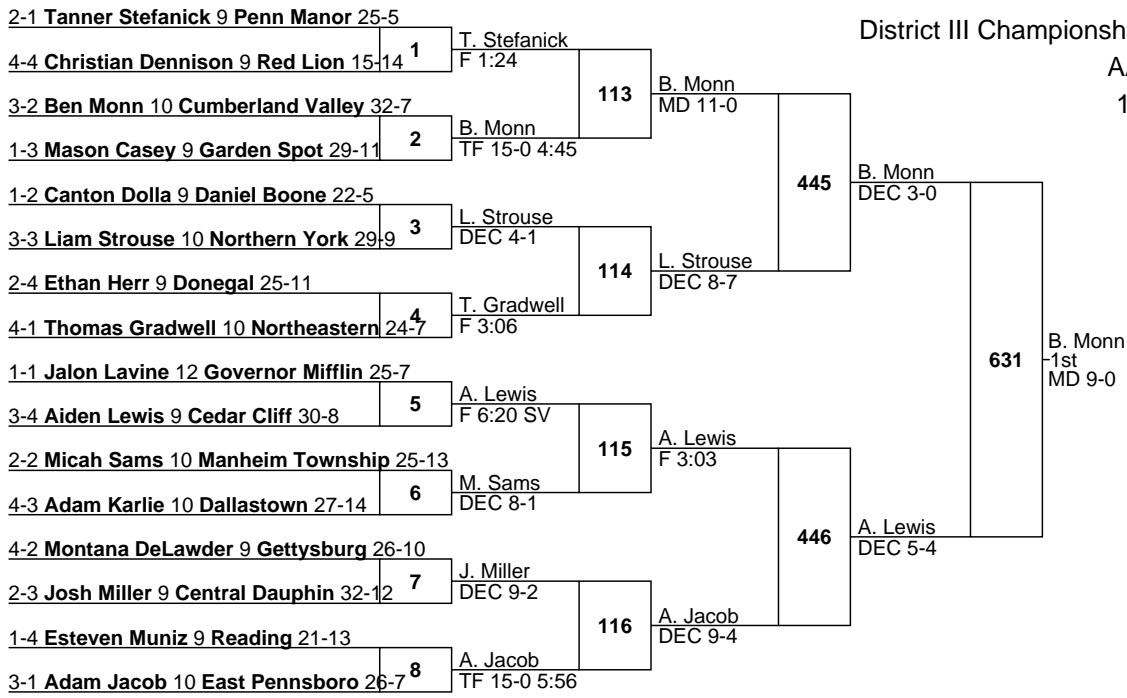

District III Championships

AAA

106