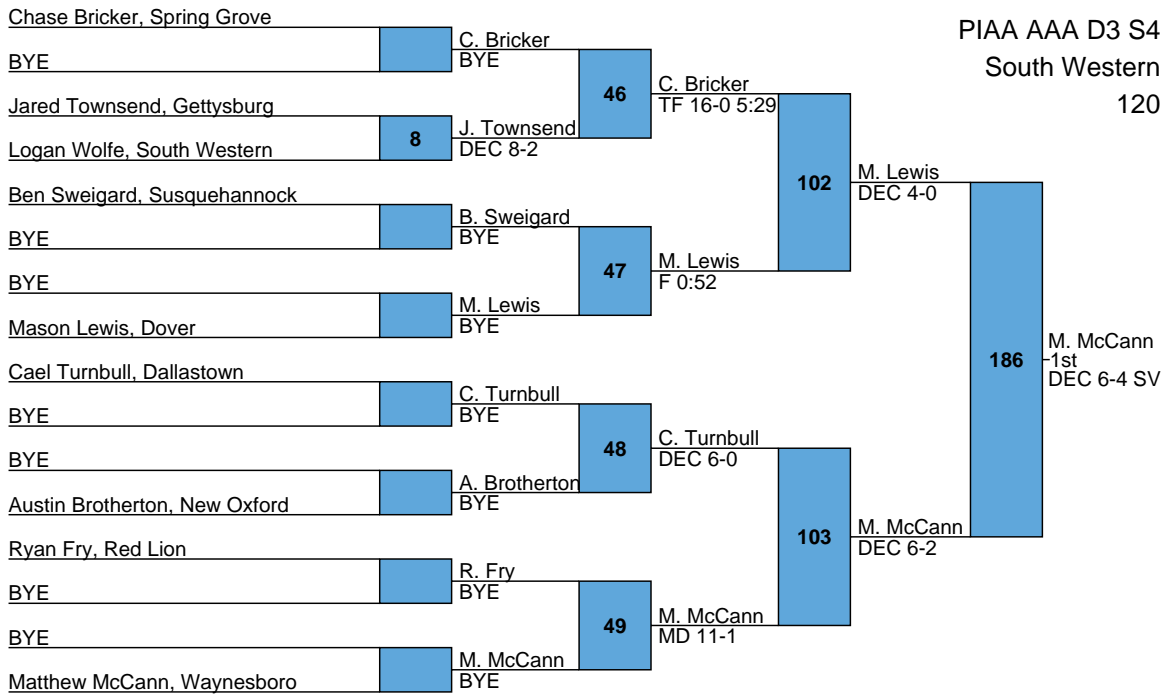

150

C. Dennison
MD 12-0

A. Karlie
F 2:53

151

178

A. Karlie
3rd
F 1:28

L150 D. Leik
MD 12-0

L151 T. Salisbury
F 2:53

179

D. Leik
5th
MD 12-0

PIAA AAA D3 S4
 South Western
 120

Dalton Rohrbaugh, Spring Grove

BYE

Jonathan Firestone, Dover

Noah Sanderson, West York

Kasey Doll, South Western