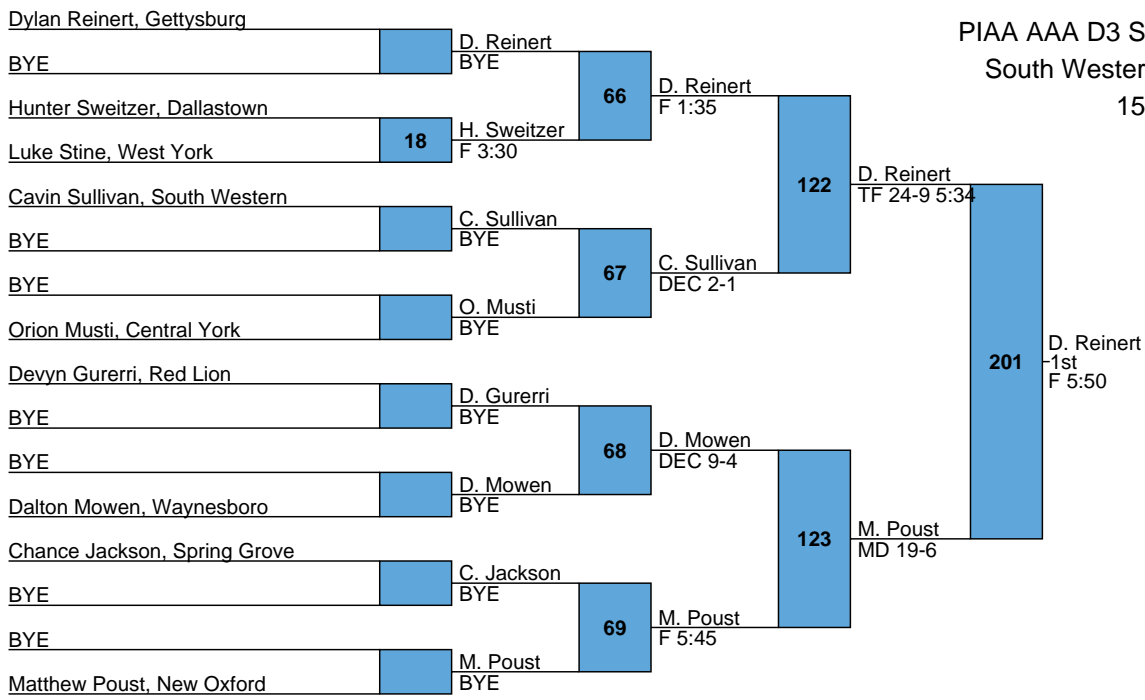

L156 B. Layman

L157 O. Bortner

188

O. Bortner
5th
DEC 6-4 SV

O. Bortner
5th
DEC 6-4 SV

PIAA AAA D3 S4

South Western

160

PIAA AAA D3 S4
 South Western
 170

PIAA AAA D3 S4
 South Western
 182

PIAA AAA D3 S4
 South Western
 195

PIAA AAA D3 S4
 South Western
 220

PIAA AAA D3 S4

South Western

285