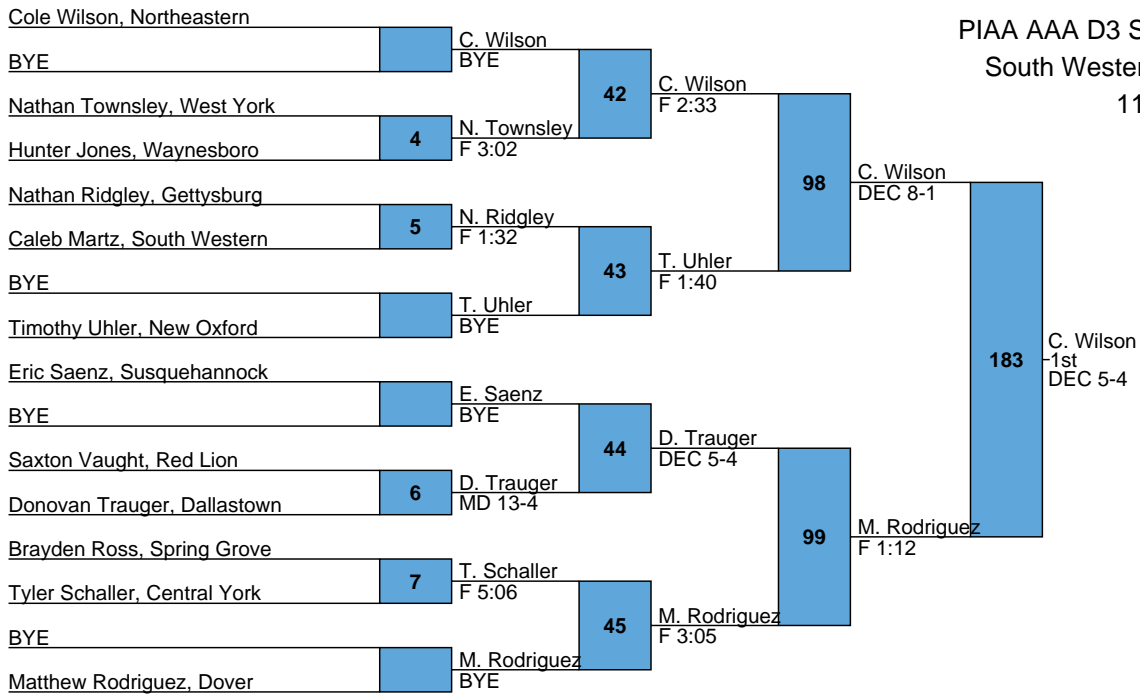

150

C. Dennison
MD 12-0

A. Karlie
F 2:53

151

178

A. Karlie
3rd
F 1:28

L150 D. Leik
MD 12-0

L151 T. Salisbury
F 2:53

179

D. Leik
5th
MD 12-0

PIAA AAA D3 S4
 South Western
 120

Dalton Rohrbaugh, Spring Grove

BYE

Jonathan Firestone, Dover

Noah Sanderson, West York

Kasey Doll, South Western