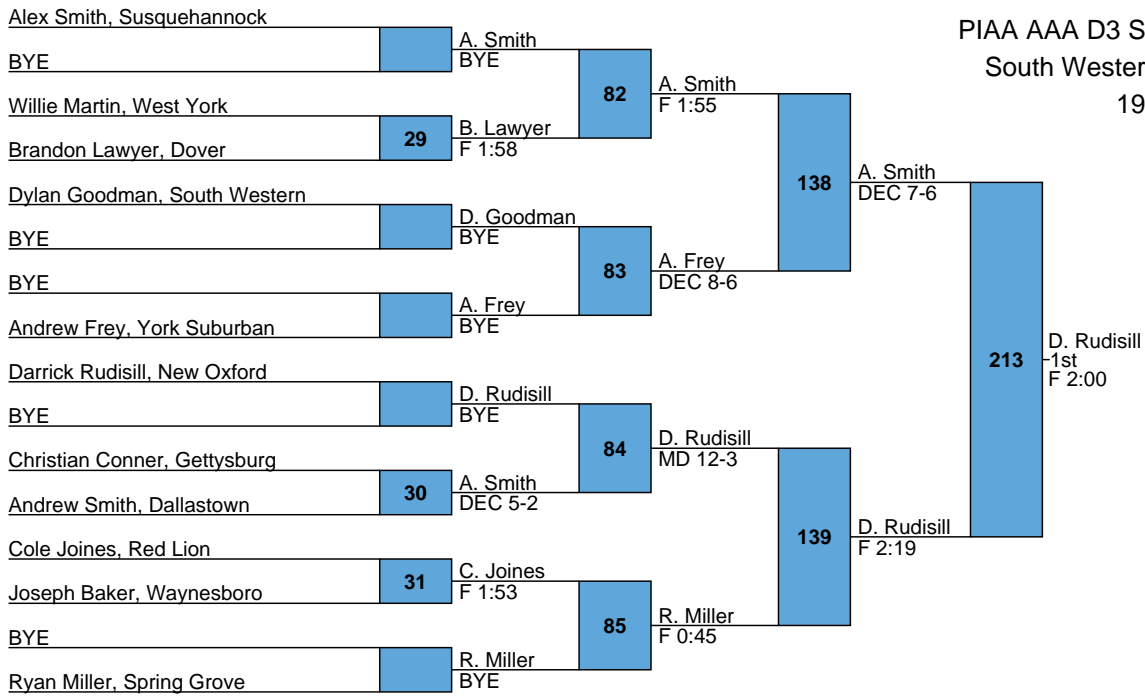

L156 B. Layman

L157 O. Bortner

188

O. Bortner
5th
DEC 6-4 SV

O. Bortner
5th
DEC 6-4 SV

PIAA AAA D3 S4

South Western

160

PIAA AAA D3 S4
 South Western
 170

PIAA AAA D3 S4
 South Western
 182

PIAA AAA D3 S4
 South Western
 195

PIAA AAA D3 S4
 South Western
 220

PIAA AAA D3 S4

South Western

285