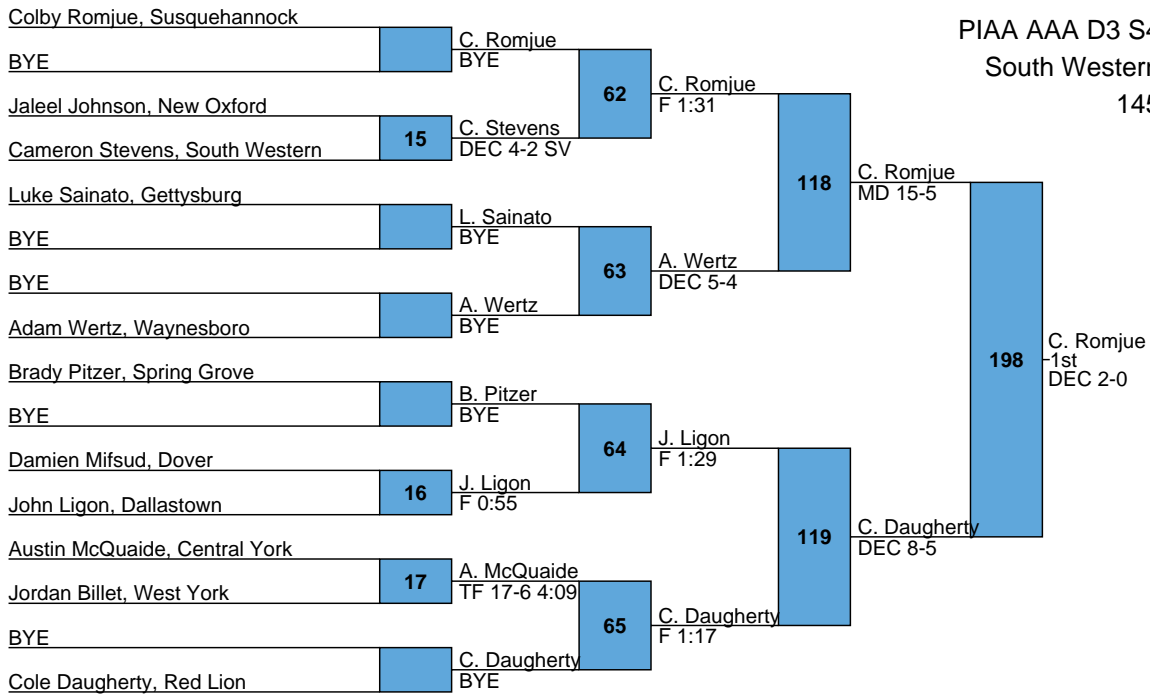

L156 B. Layman

L157 O. Bortner

188

O. Bortner
5th
DEC 6-4 SV

O. Bortner
5th
DEC 6-4 SV

PIAA AAA D3 S4

South Western

160

PIAA AAA D3 S4
 South Western
 170

PIAA AAA D3 S4
 South Western
 182

PIAA AAA D3 S4
 South Western
 195

PIAA AAA D3 S4
 South Western
 220

PIAA AAA D3 S4

South Western

285