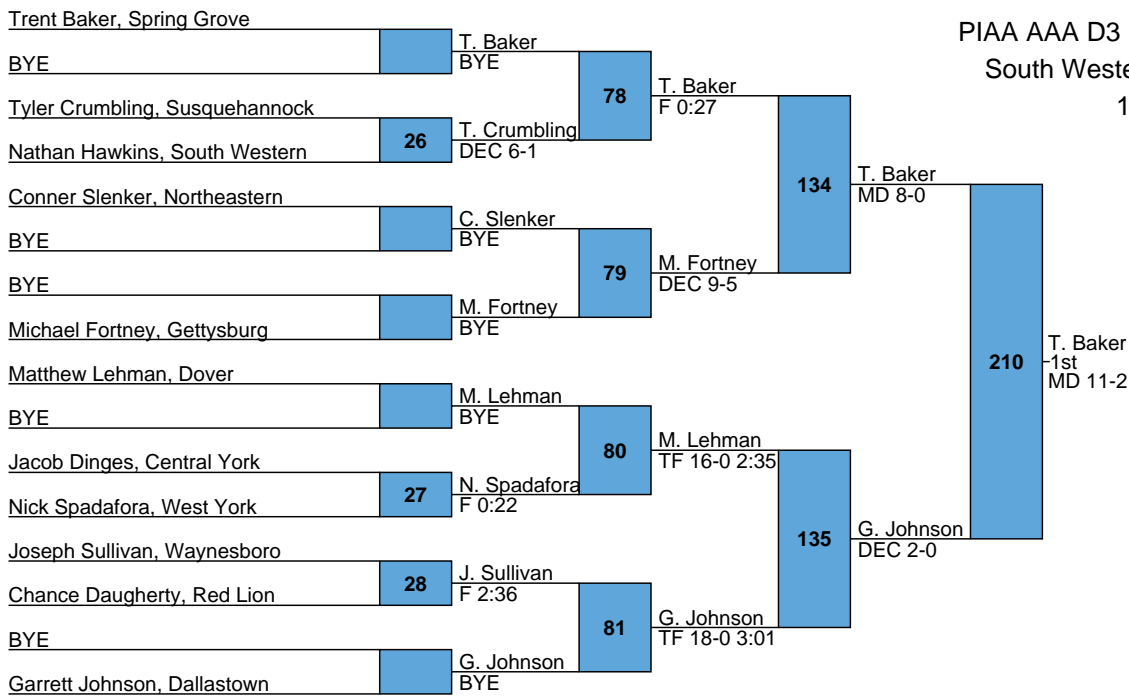

L156 B. Layman

L157 O. Bortner

188

O. Bortner
5th
DEC 6-4 SV

O. Bortner
5th
DEC 6-4 SV

PIAA AAA D3 S4

South Western

160

PIAA AAA D3 S4
 South Western
 170

PIAA AAA D3 S4
 South Western
 182

PIAA AAA D3 S4
 South Western
 195

PIAA AAA D3 S4
 South Western
 220

PIAA AAA D3 S4

South Western

285