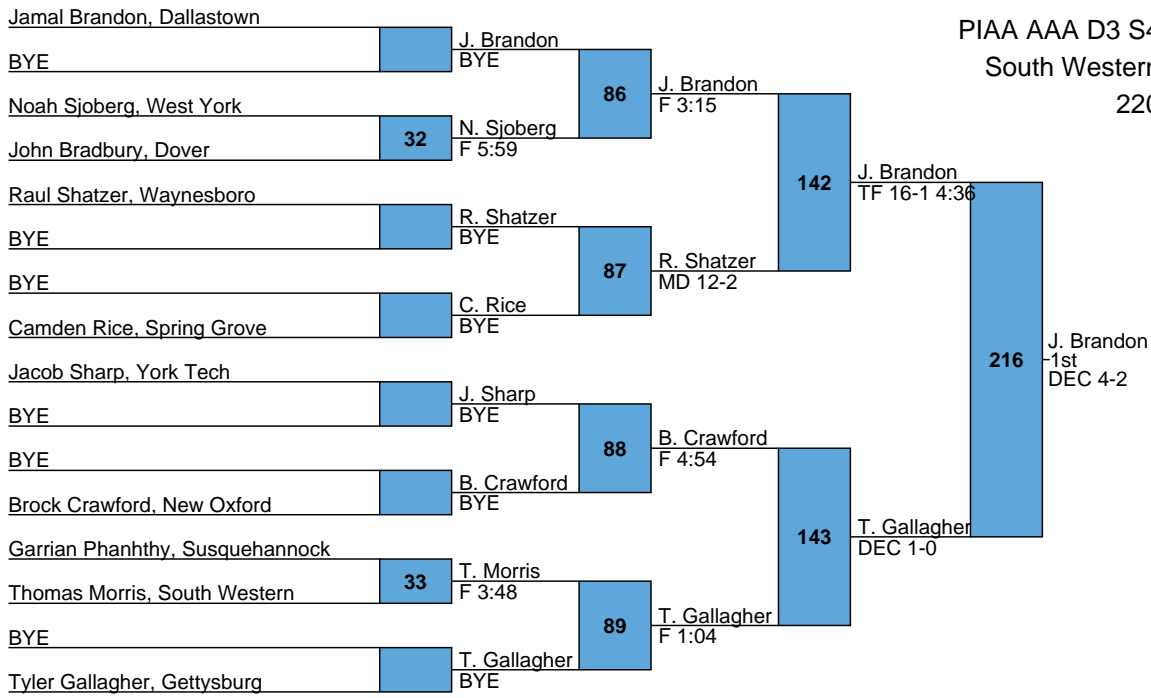

L156 B. Layman

L157 O. Bortner

188

O. Bortner
5th
DEC 6-4 SV

O. Bortner
5th
DEC 6-4 SV

PIAA AAA D3 S4

South Western

160

PIAA AAA D3 S4
 South Western
 170

PIAA AAA D3 S4
 South Western
 182

PIAA AAA D3 S4
 South Western
 195

PIAA AAA D3 S4
 South Western
 220

PIAA AAA D3 S4

South Western

285