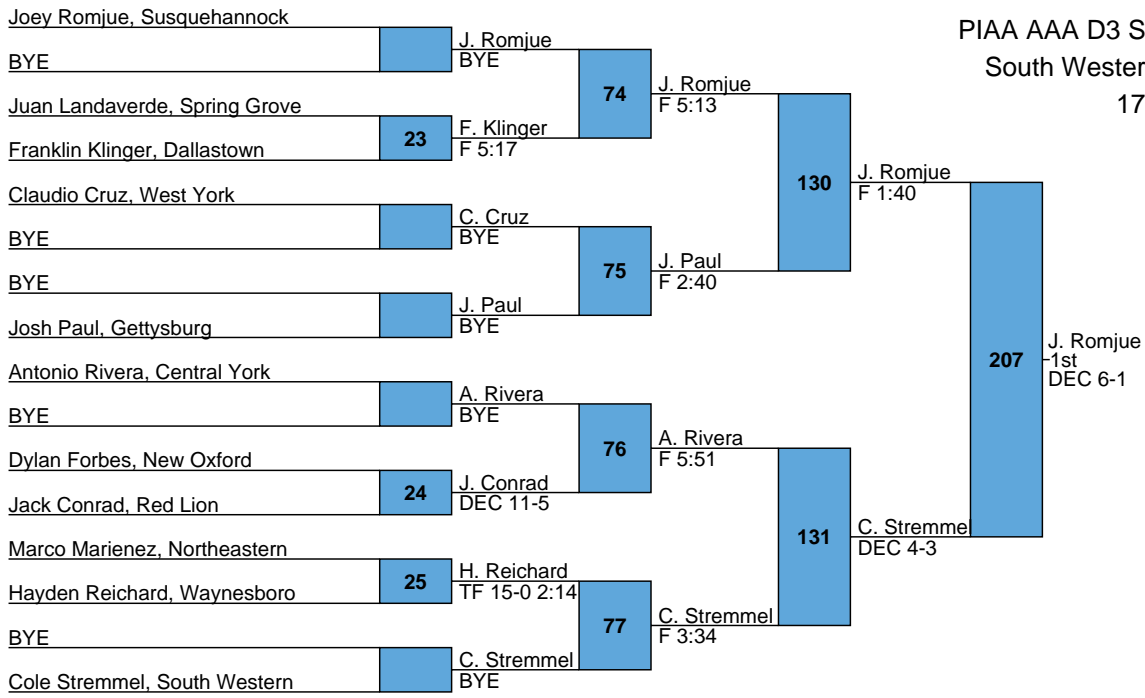

L156 B. Layman

L157 O. Bortner

188

O. Bortner
5th
DEC 6-4 SV

O. Bortner
5th
DEC 6-4 SV

PIAA AAA D3 S4

South Western

160

PIAA AAA D3 S4
 South Western
 170

PIAA AAA D3 S4
 South Western
 182

PIAA AAA D3 S4
 South Western
 195

PIAA AAA D3 S4
 South Western
 220

PIAA AAA D3 S4

South Western

285