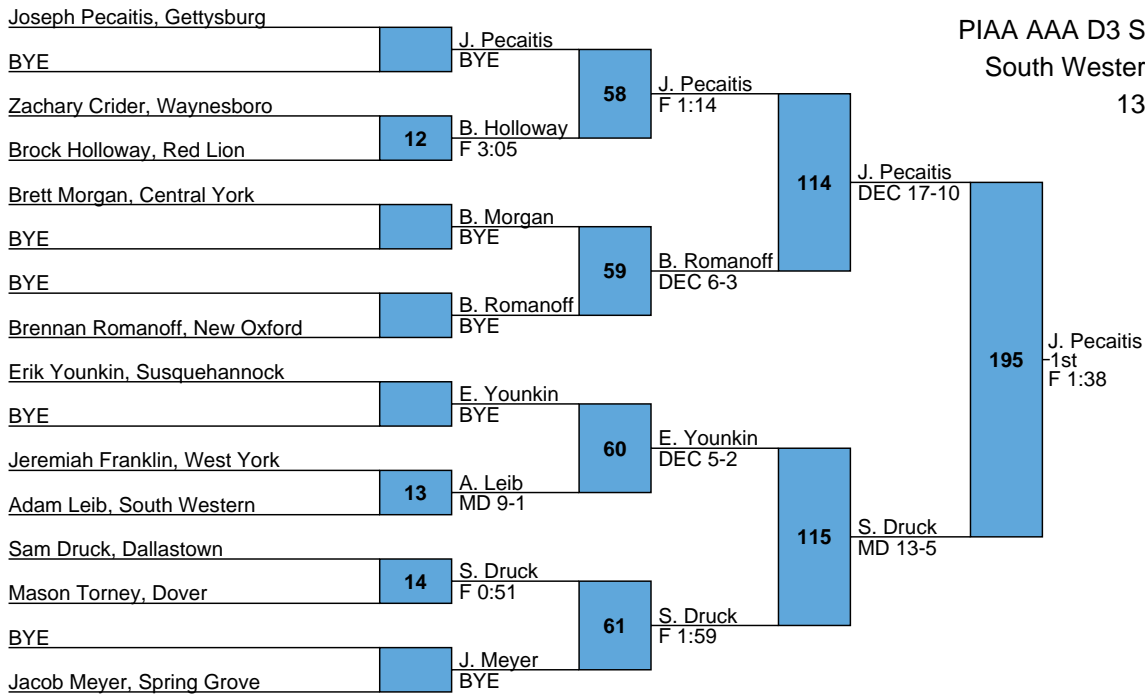

L156 B. Layman

L157 O. Bortner

188

O. Bortner
5th
DEC 6-4 SV

O. Bortner
5th
DEC 6-4 SV

PIAA AAA D3 S4

South Western

160

PIAA AAA D3 S4
 South Western
 170

PIAA AAA D3 S4
 South Western
 182

PIAA AAA D3 S4
 South Western
 195

PIAA AAA D3 S4
 South Western
 220

PIAA AAA D3 S4

South Western

285