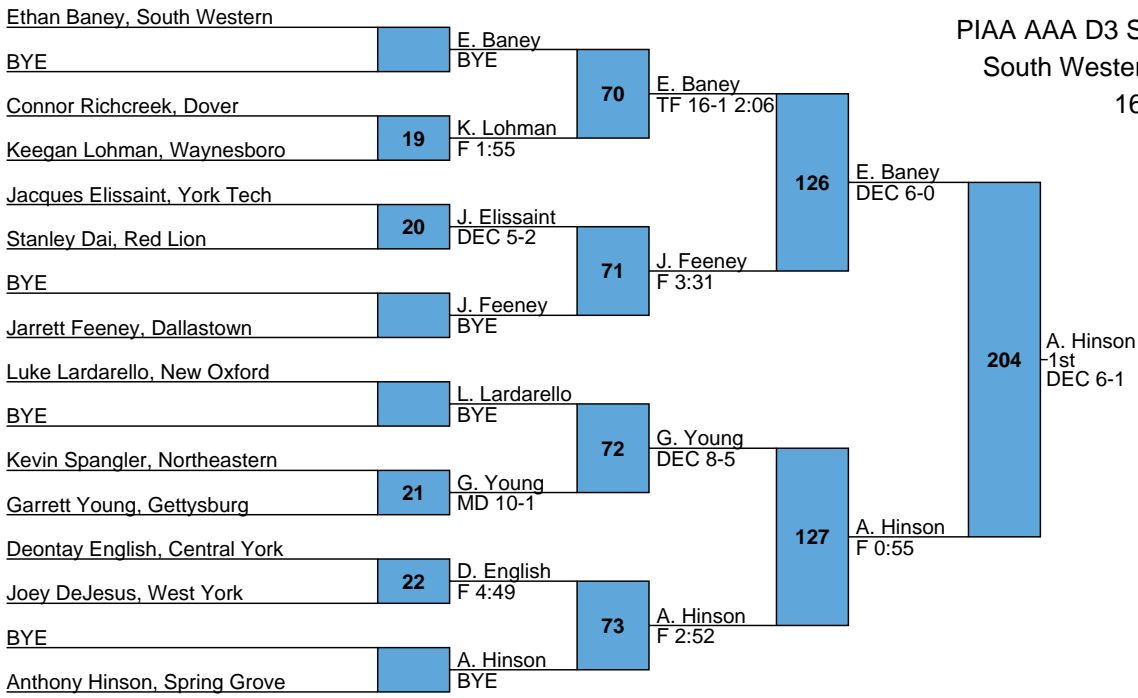

L156 B. Layman

L157 O. Bortner

188

O. Bortner
5th
DEC 6-4 SV

O. Bortner
5th
DEC 6-4 SV

PIAA AAA D3 S4

South Western

160

PIAA AAA D3 S4
 South Western
 170

PIAA AAA D3 S4
 South Western
 182

PIAA AAA D3 S4
 South Western
 195

PIAA AAA D3 S4
 South Western
 220

PIAA AAA D3 S4

South Western

285