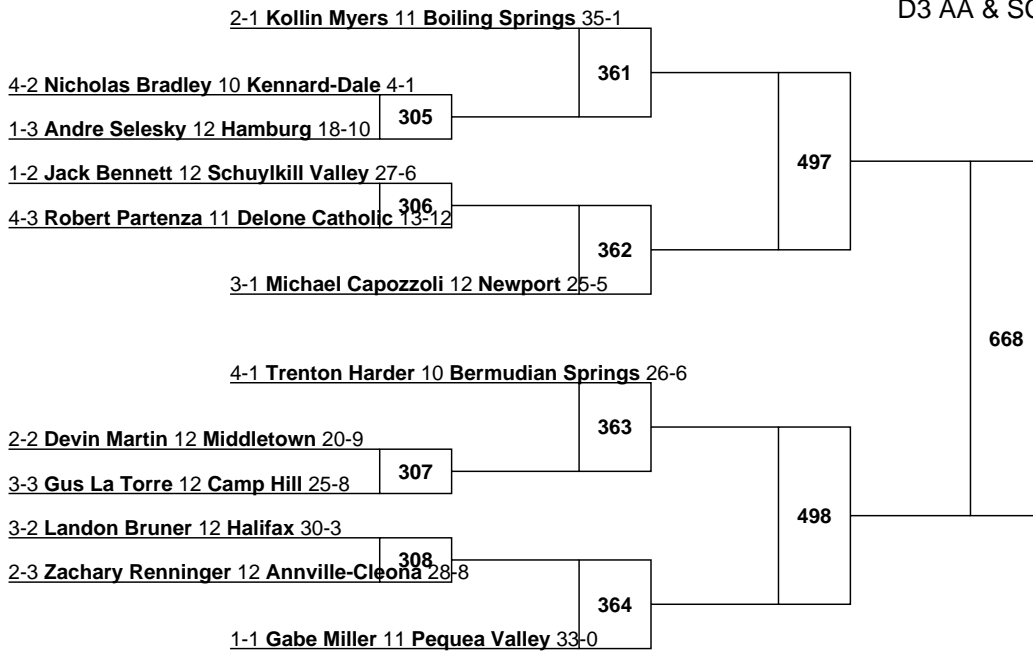

4-1 Page Karsteter 11 Fairfield 18-4

2-2 Joseph Spear 10 Middletown 25-10

3-3 Colton Zimmerman 9 Trinity 26-5

3-2 Jacob Hammaker 12 Susquenita 31-5

2-3 Nick Winters 10 Northern Lebanon 24-15

1-1 Conner Walsh 12 Pequea Valley 27-8

2-1 Lucas Shoop 12 Boiling Springs 22-6

4-2 Camron Miller 12 Kennard-Dale 15-9

1-3 Ethan Kosmoski 11 Wyomissing 10-15

1-2 Brant Mason 9 Hamburg 20-15

4-3 Hogan Swenski 9 Bermudian Springs 20-15

3-1 Tyler Martin 10 Bishop McDevitt 25-6