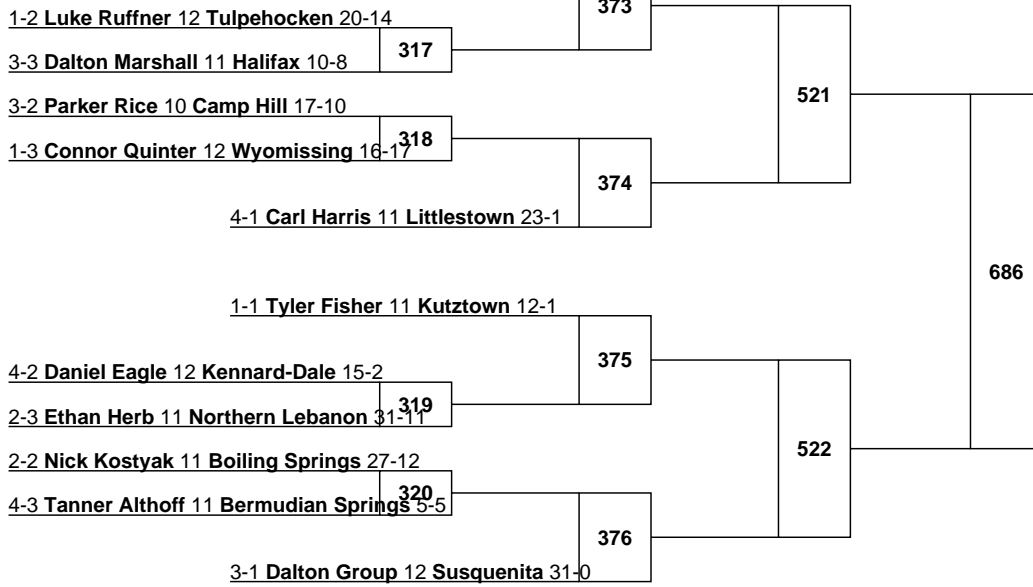

2-1 Stevie Herb 12 Northern Lebanon 36-8

2-1 Edmond Ruth 11 Susquehanna Township 22-0

D3 AA & SC Reg AAA

AA

170

2-1 Austin Taylor 12 Boiling Springs 33-6

385

1-2 George Nanouh 12 Wyomissing 25-9