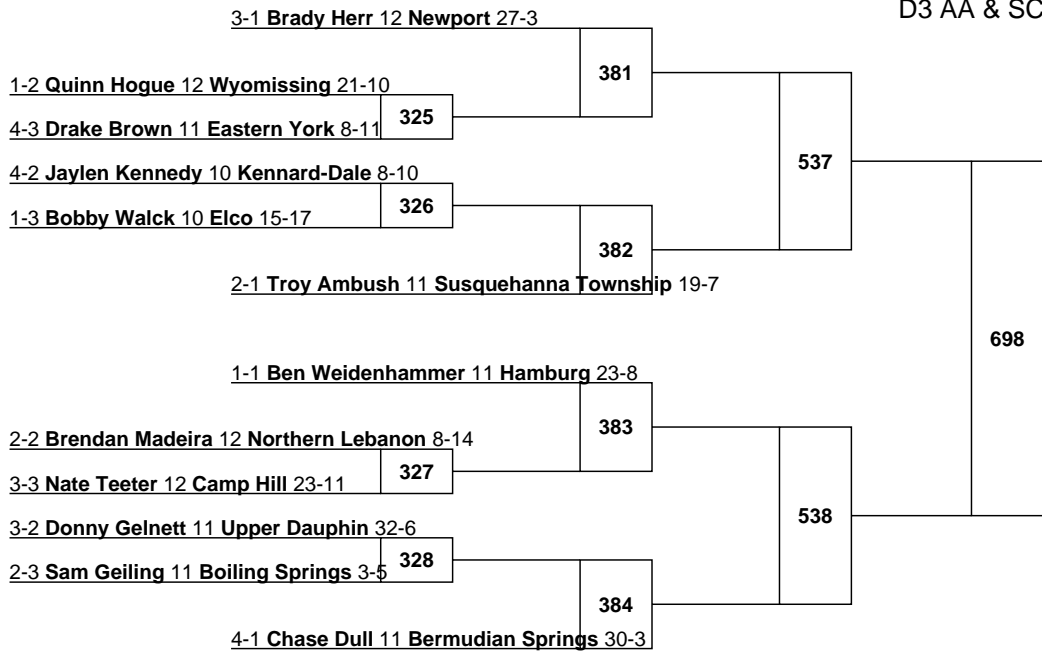

2-1 Stevie Herb 12 Northern Lebanon 36-8

2-1 Edmond Ruth 11 Susquehanna Township 22-0

D3 AA & SC Reg AAA

AA

170

2-1 Austin Taylor 12 Boiling Springs 33-6

385

1-2 George Nanouh 12 Wyomissing 25-9