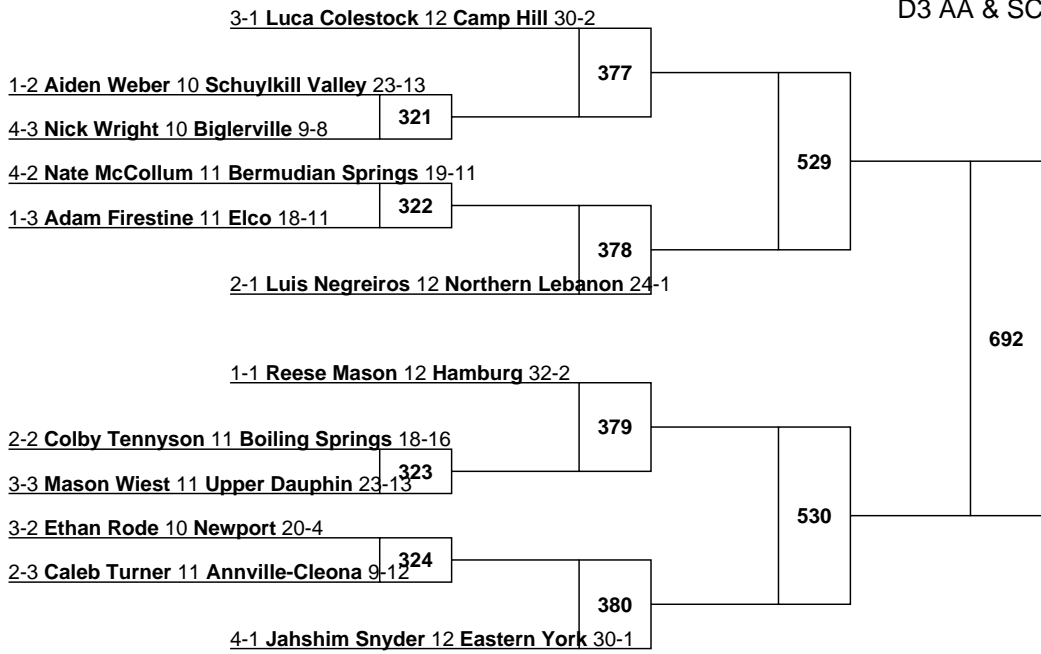

2-1 Stevie Herb 12 Northern Lebanon 36-8

2-1 Edmond Ruth 11 Susquehanna Township 22-0

D3 AA & SC Reg AAA

AA

170

2-1 Austin Taylor 12 Boiling Springs 33-6

385

1-2 George Nanouh 12 Wyomissing 25-9