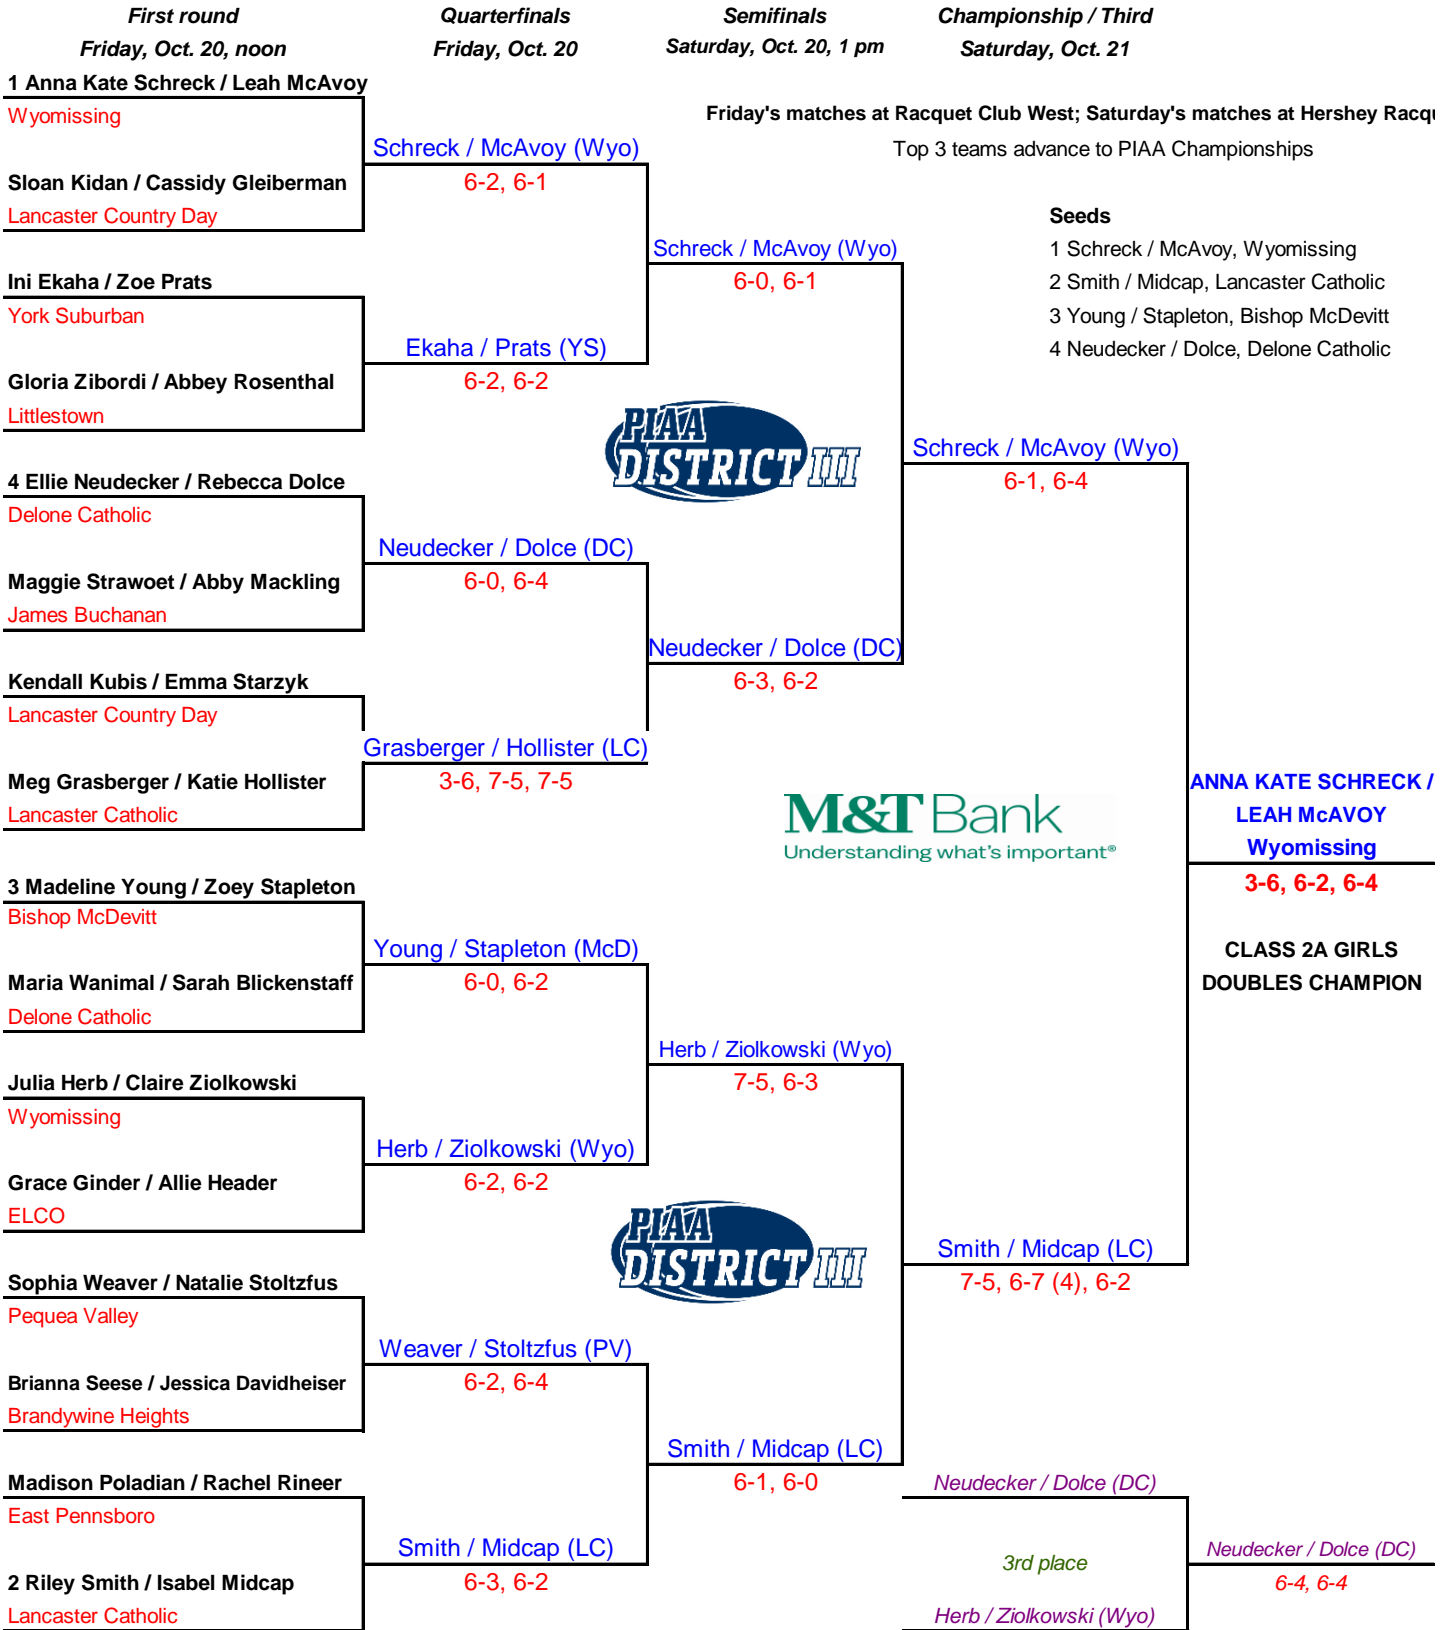

2017-2018 DISTRICT III M&T BANK TENNIS CHAMPIONSHIP

CLASS 2A GIRLS DOUBLES

1st alternate: Ini Ekaha / Zoe Prats, York Suburban