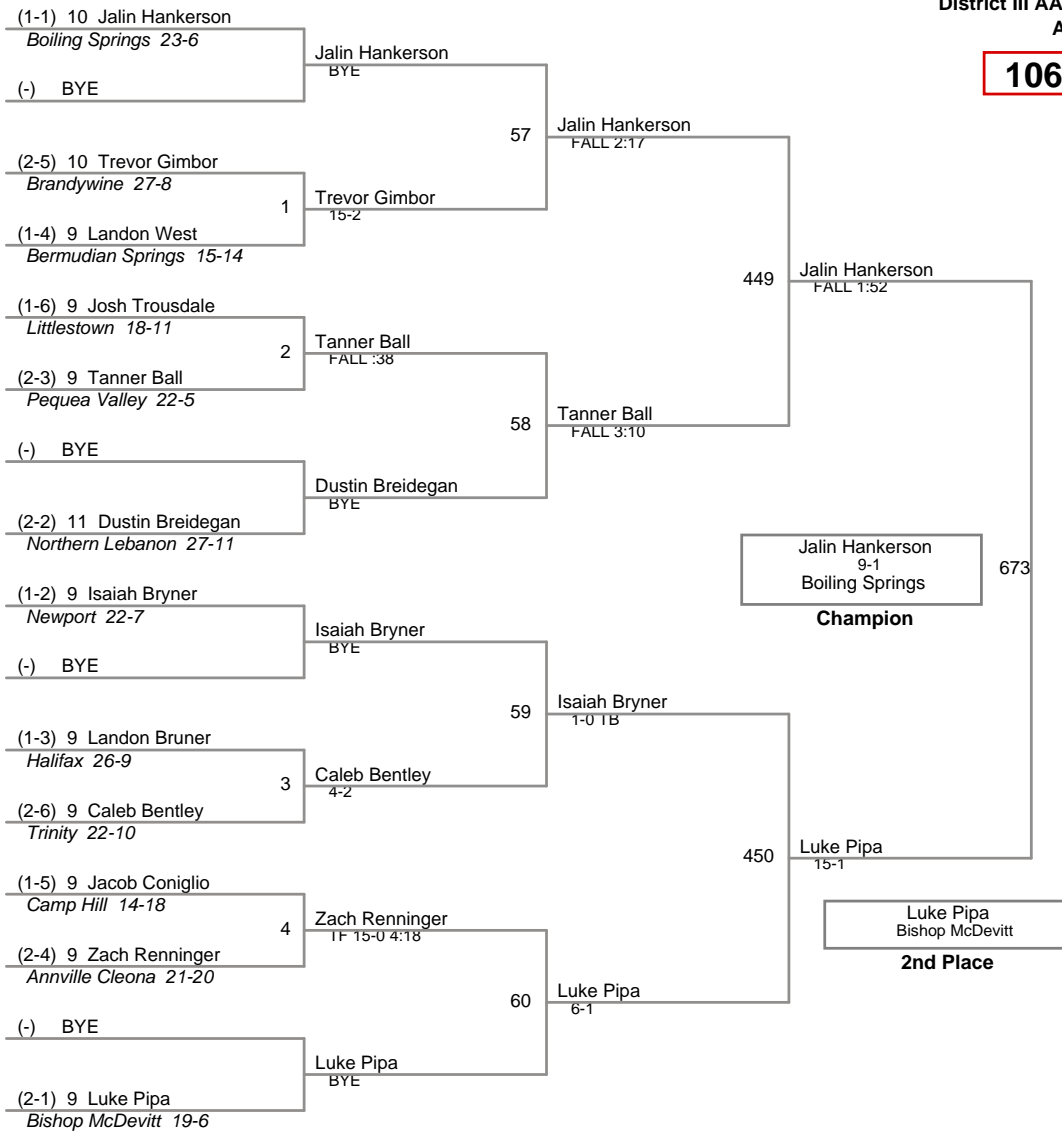

District III AA Championship  
AA

**106 Lbs**

District III AA Championship  
AA

**113 Lbs**

District III AA Championship  
AA

**120 Lbs**

District III AA Championship  
AA

**126 Lbs**