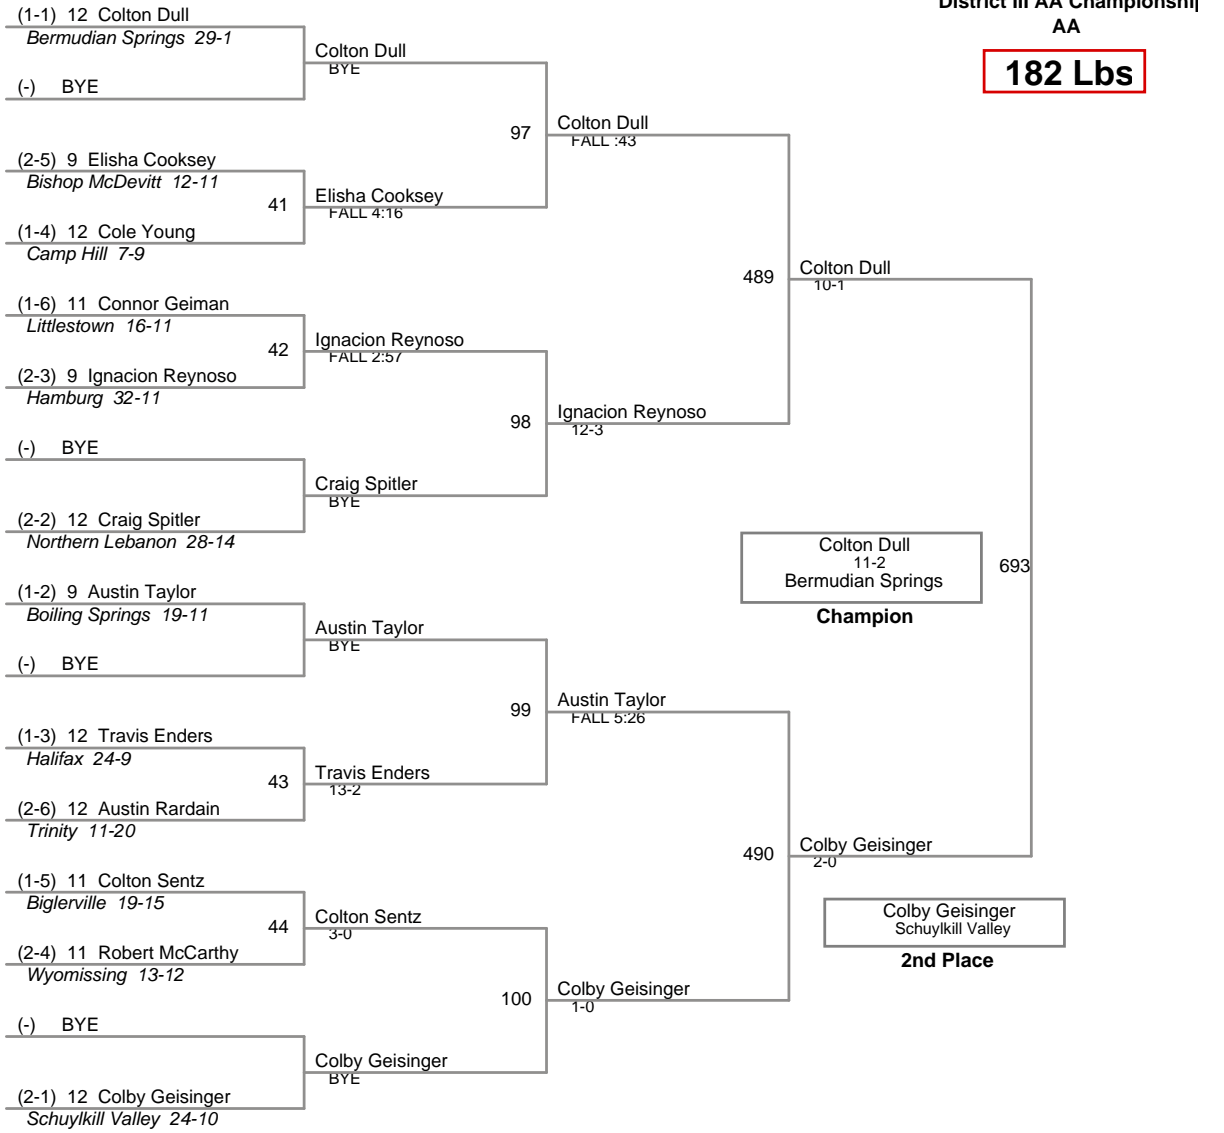

District III AA Championship
AA

160 Lbs

District III AA Championship
AA

170 Lbs

District III AA Championship
AA

182 Lbs

District III AA Championship
AA

195 Lbs