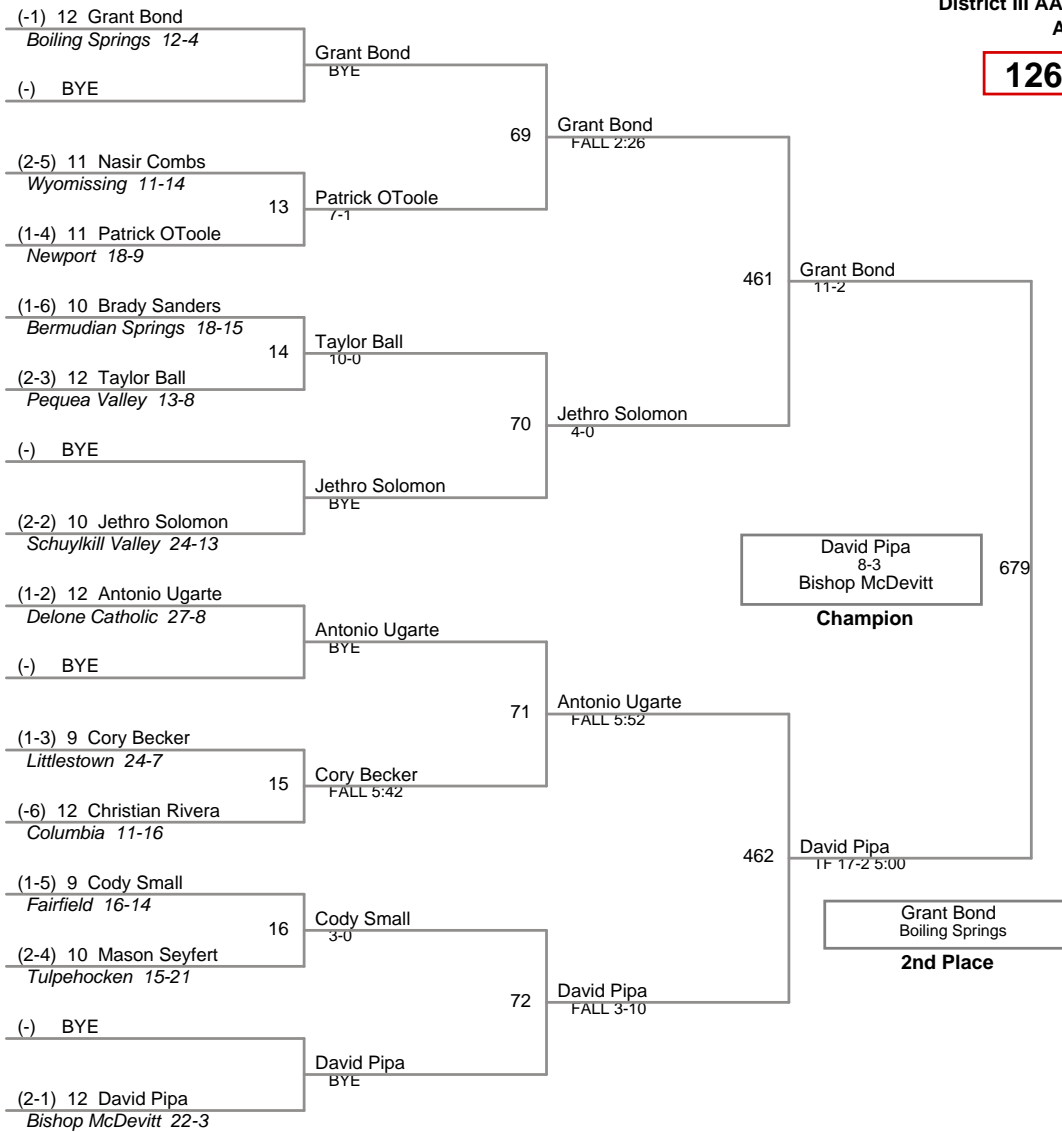

District III AA Championship
AA

106 Lbs

District III AA Championship
AA

113 Lbs

District III AA Championship
AA

120 Lbs

District III AA Championship
AA

126 Lbs