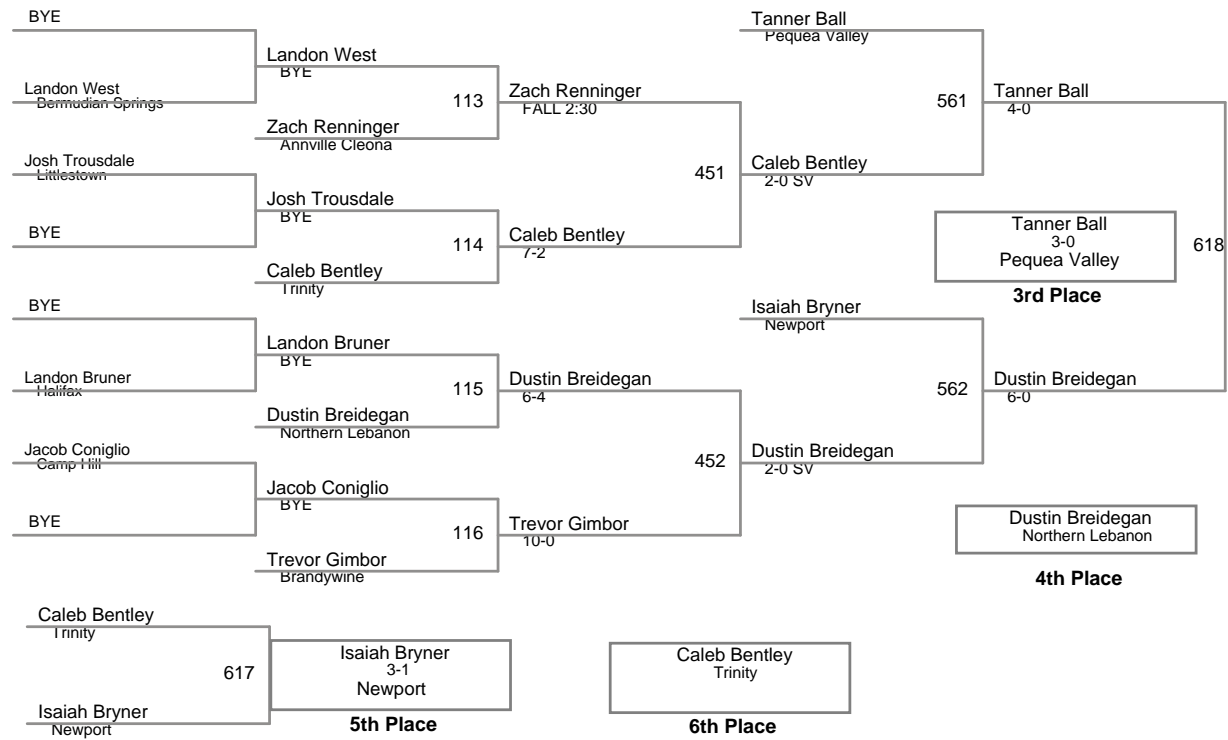

District III AA Championship  
AA

**106 Lbs**

District III AA Championship  
AA

**113 Lbs**

District III AA Championship  
AA

**120 Lbs**

District III AA Championship  
AA

**126 Lbs**