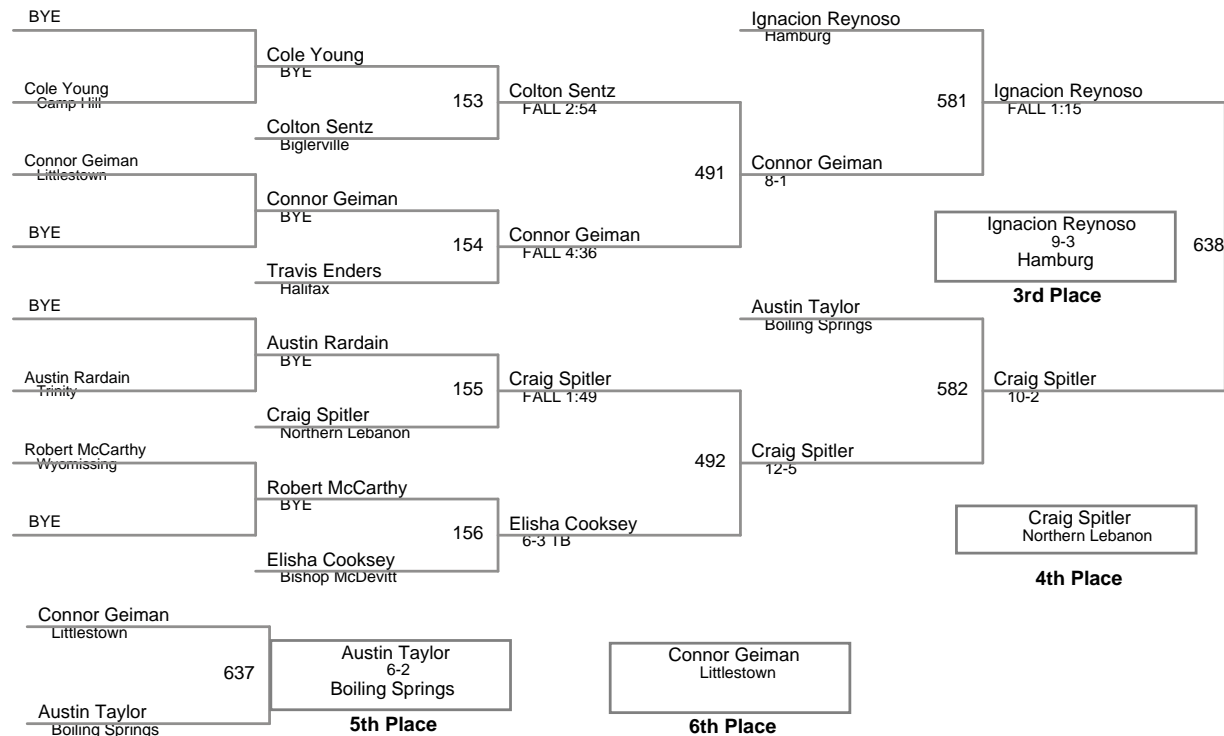

District III AA Championship  
AA

**160 Lbs**

District III AA Championship  
AA

**170 Lbs**

District III AA Championship  
AA

**182 Lbs**

District III AA Championship  
AA

**195 Lbs**