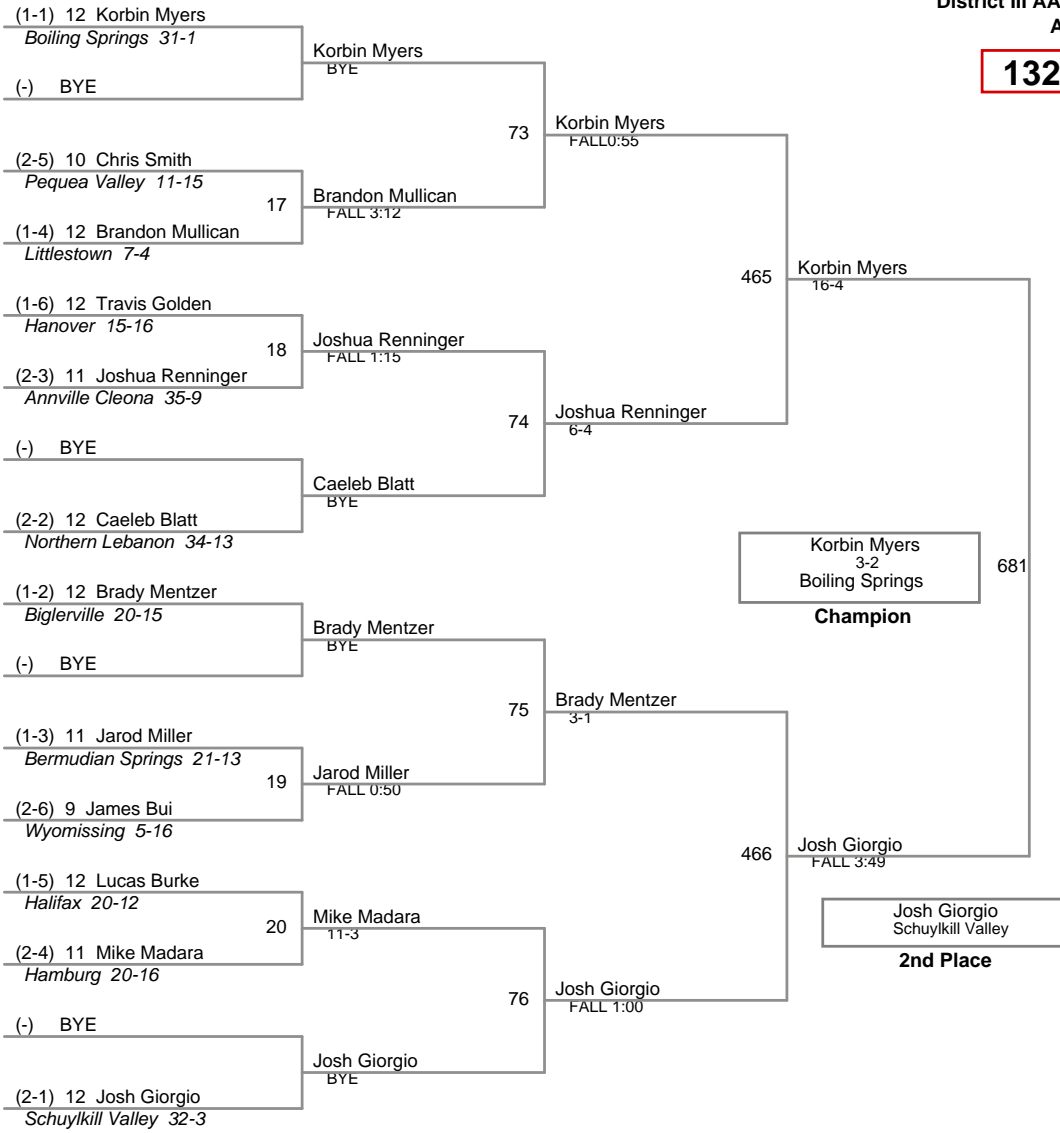

District III AA Championship
AA

132 Lbs