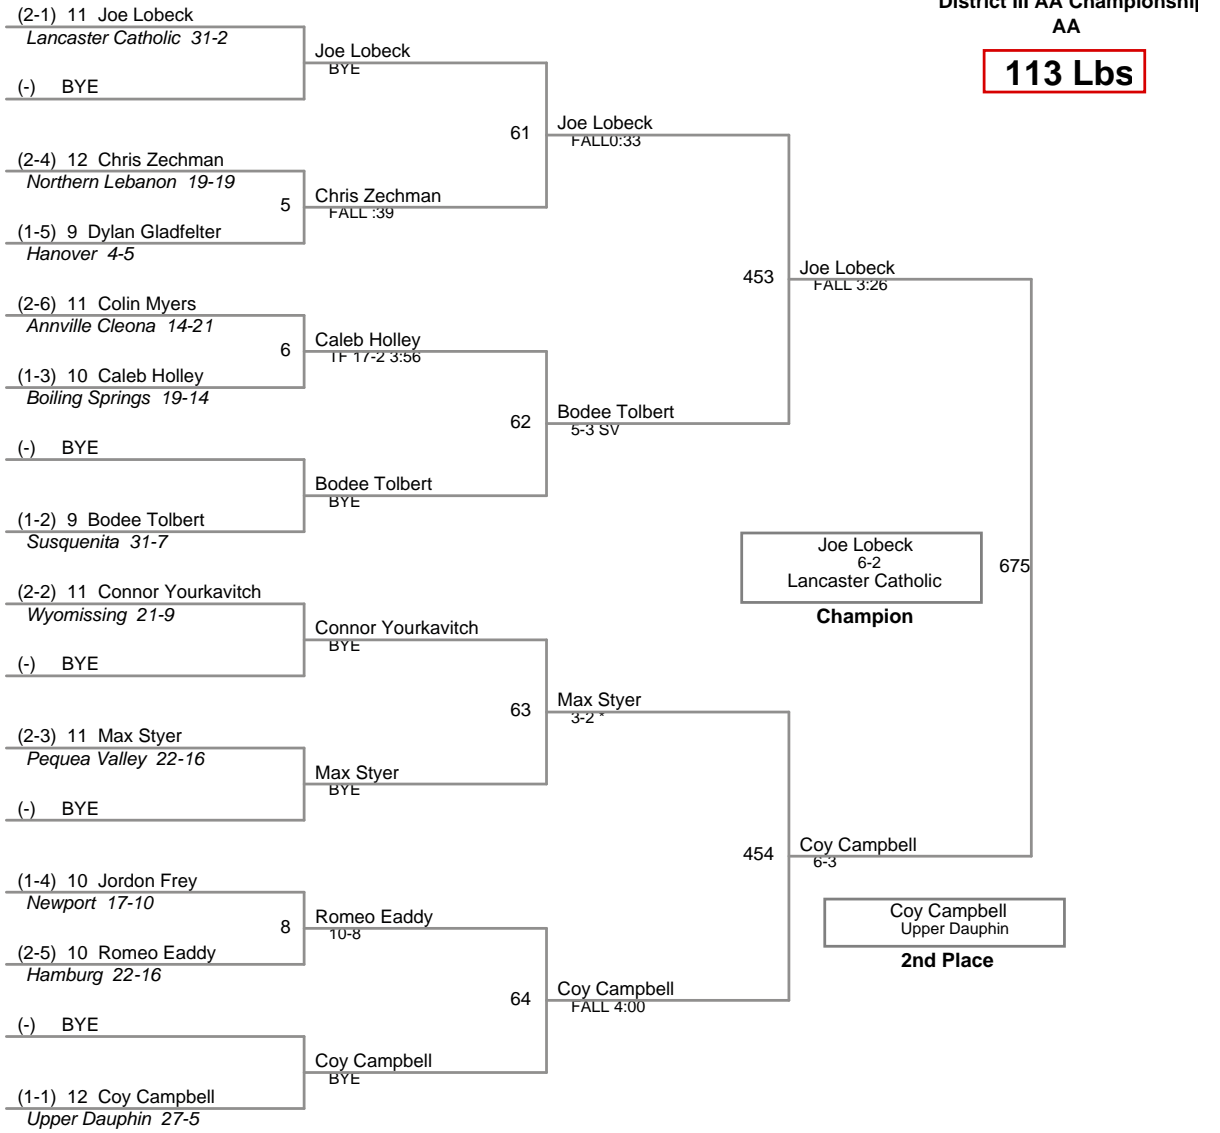

District III AA Championship
AA

106 Lbs

District III AA Championship
AA

113 Lbs

District III AA Championship
AA

120 Lbs

District III AA Championship
AA

126 Lbs