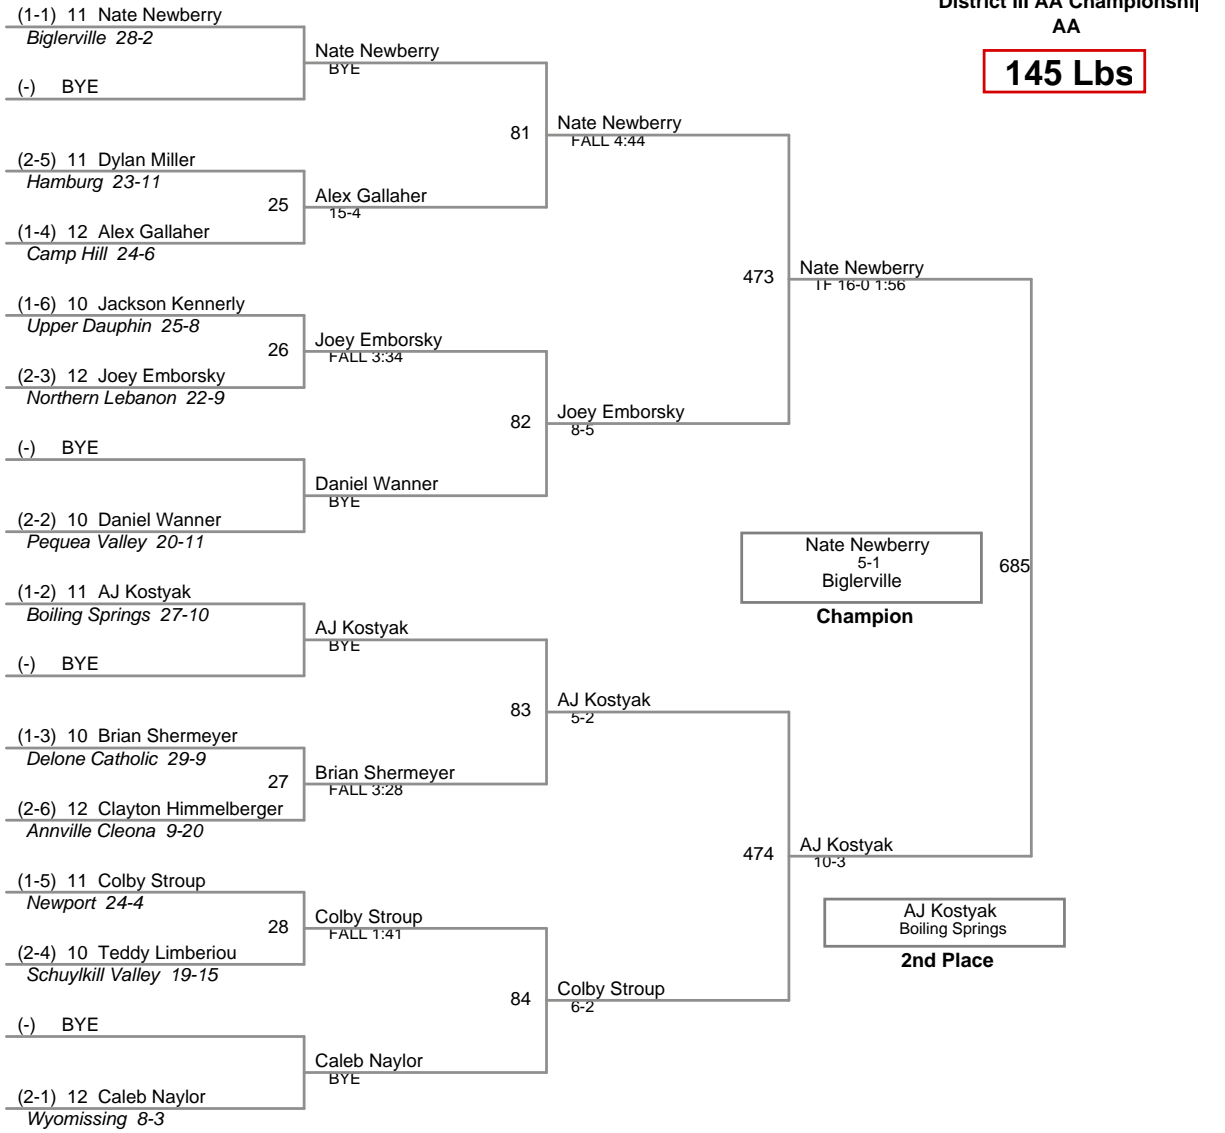

District III AA Championship
AA

132 Lbs

District III AA Championship
AA

138 Lbs

District III AA Championship
AA

145 Lbs

District III AA Championship
AA

152 Lbs