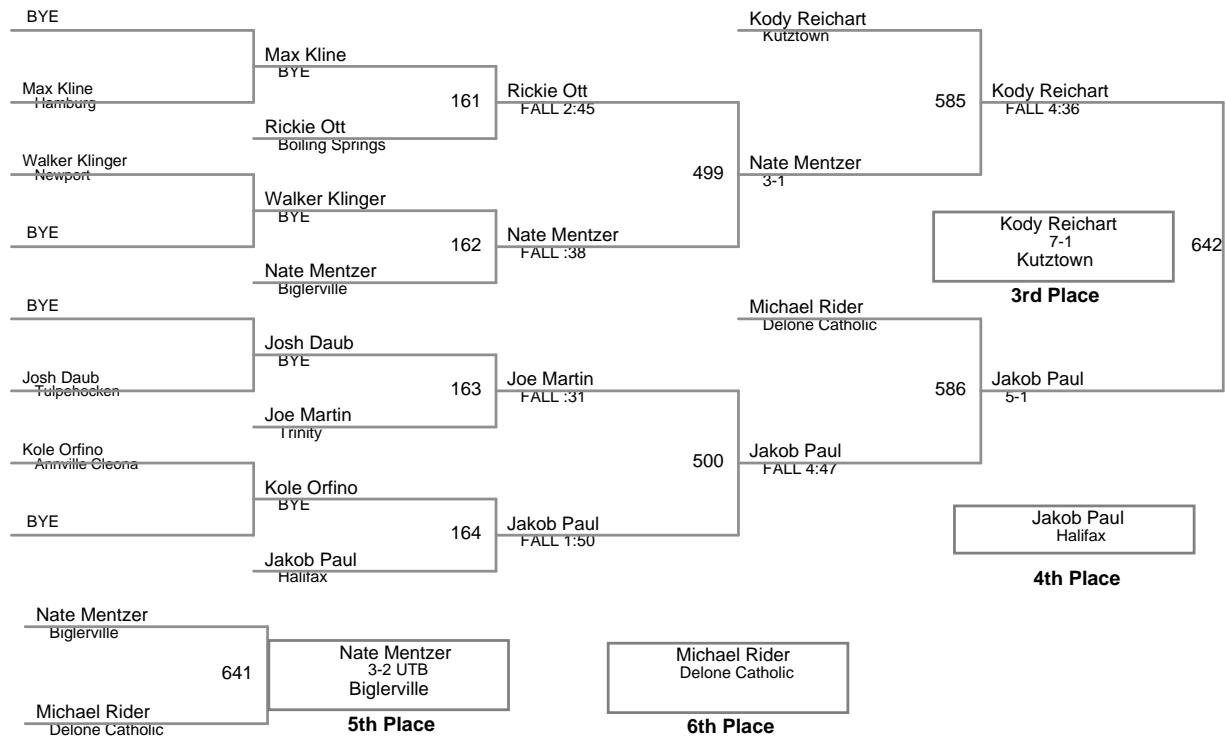

District III AA Championship
AA

220 Lbs