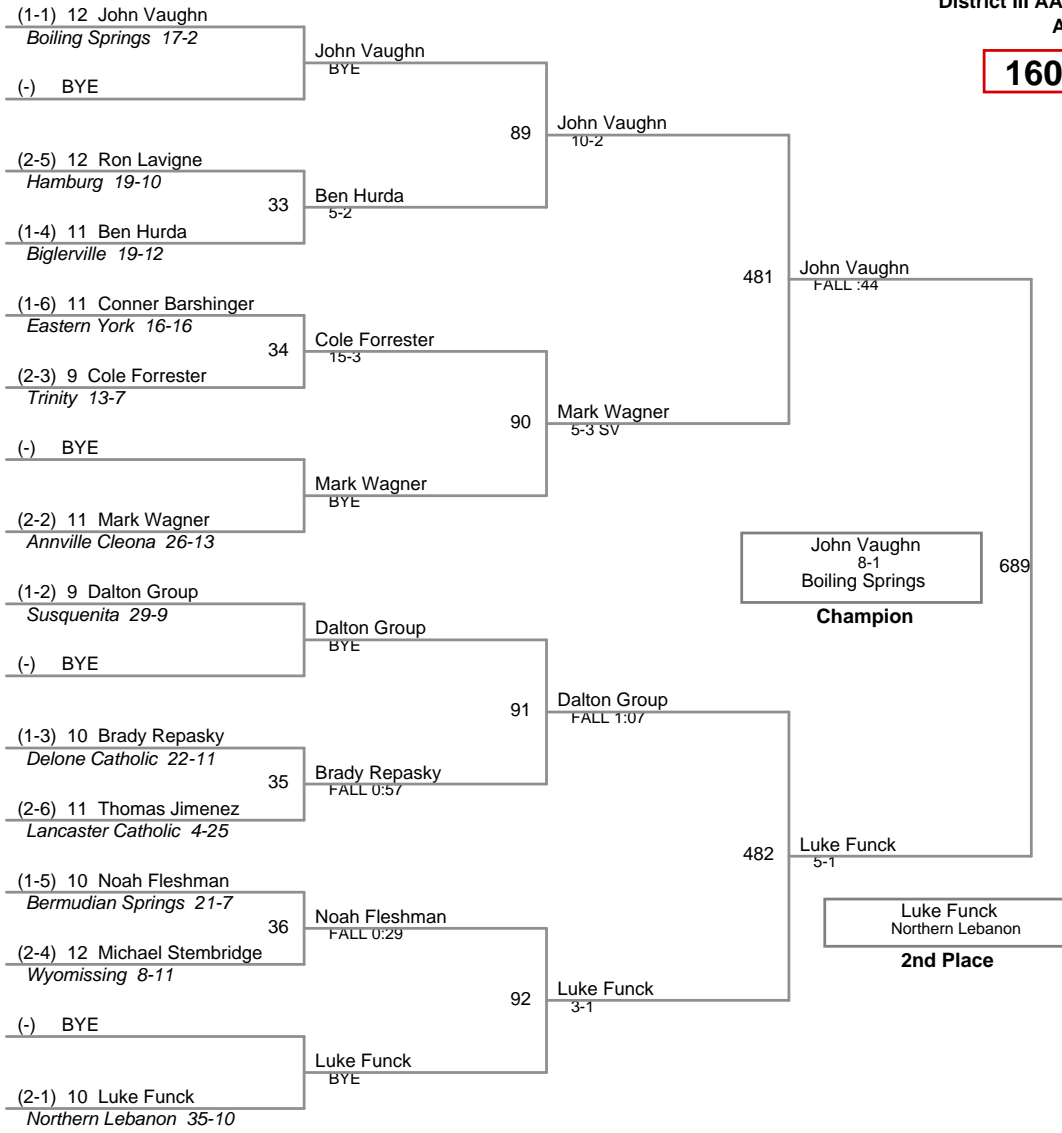

District III AA Championship
AA

160 Lbs