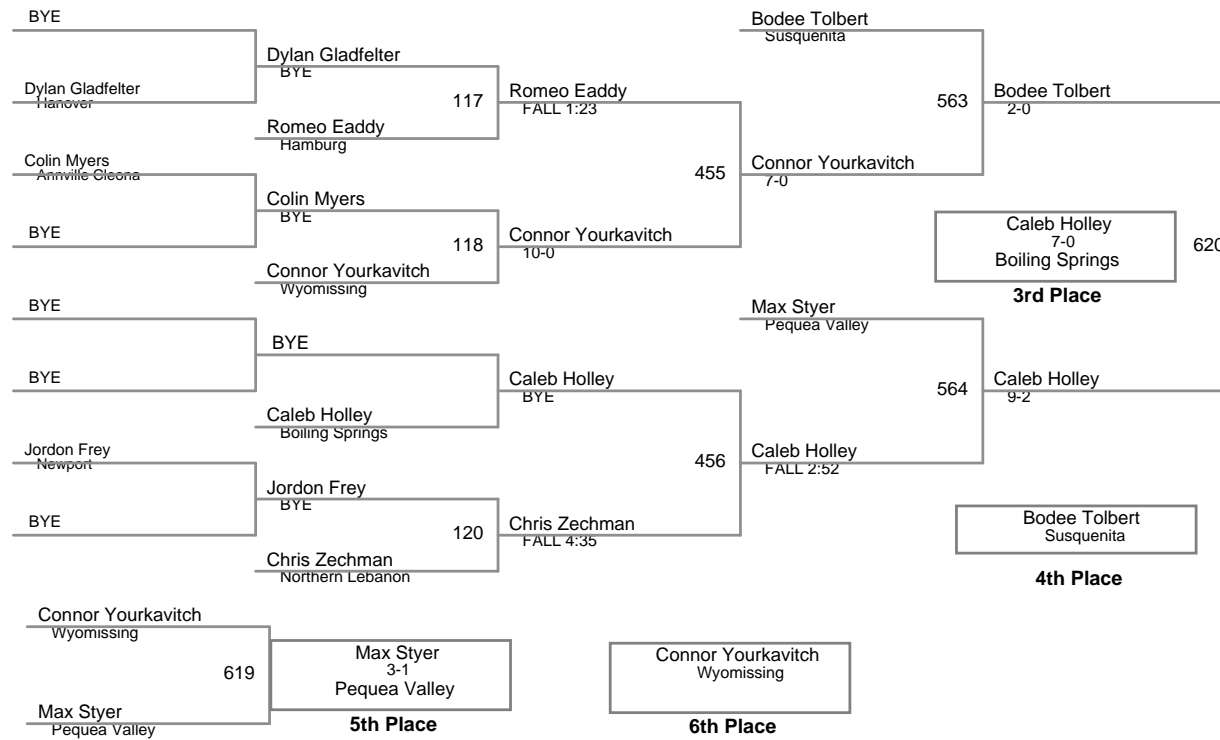

District III AA Championship
AA

106 Lbs

District III AA Championship
AA

113 Lbs

District III AA Championship
AA

120 Lbs

District III AA Championship
AA

126 Lbs