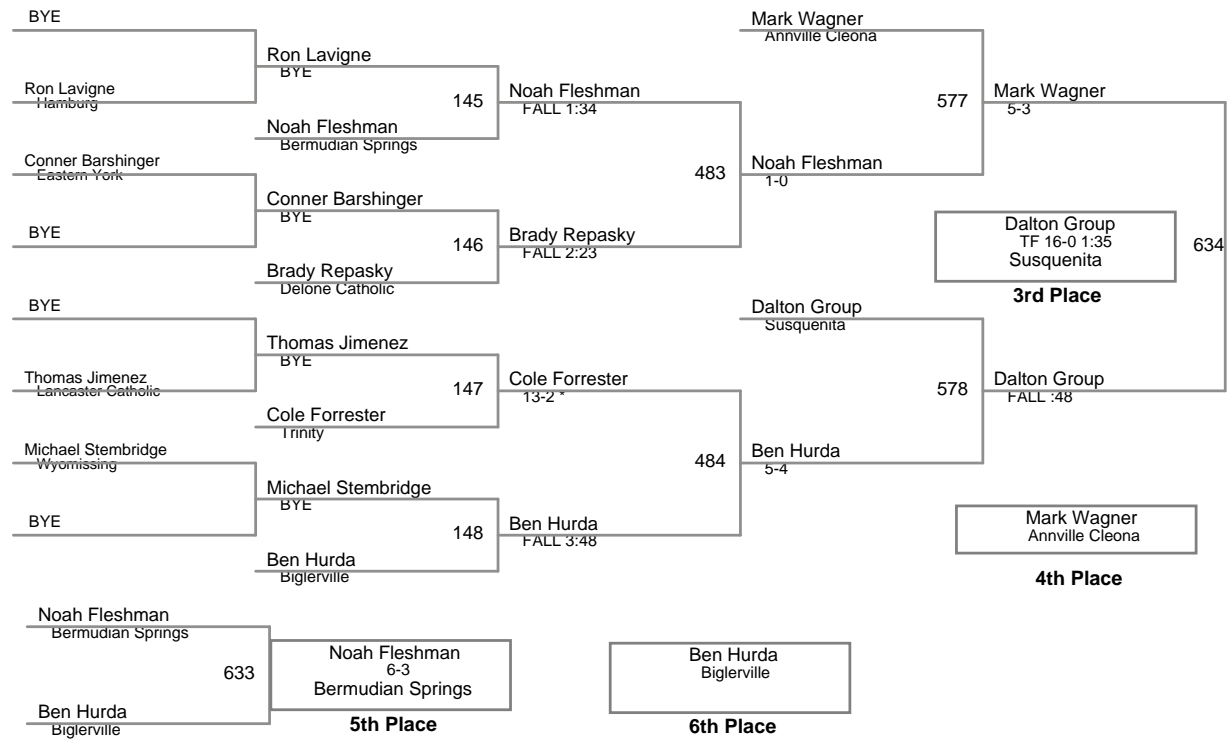

District III AA Championship
AA

160 Lbs