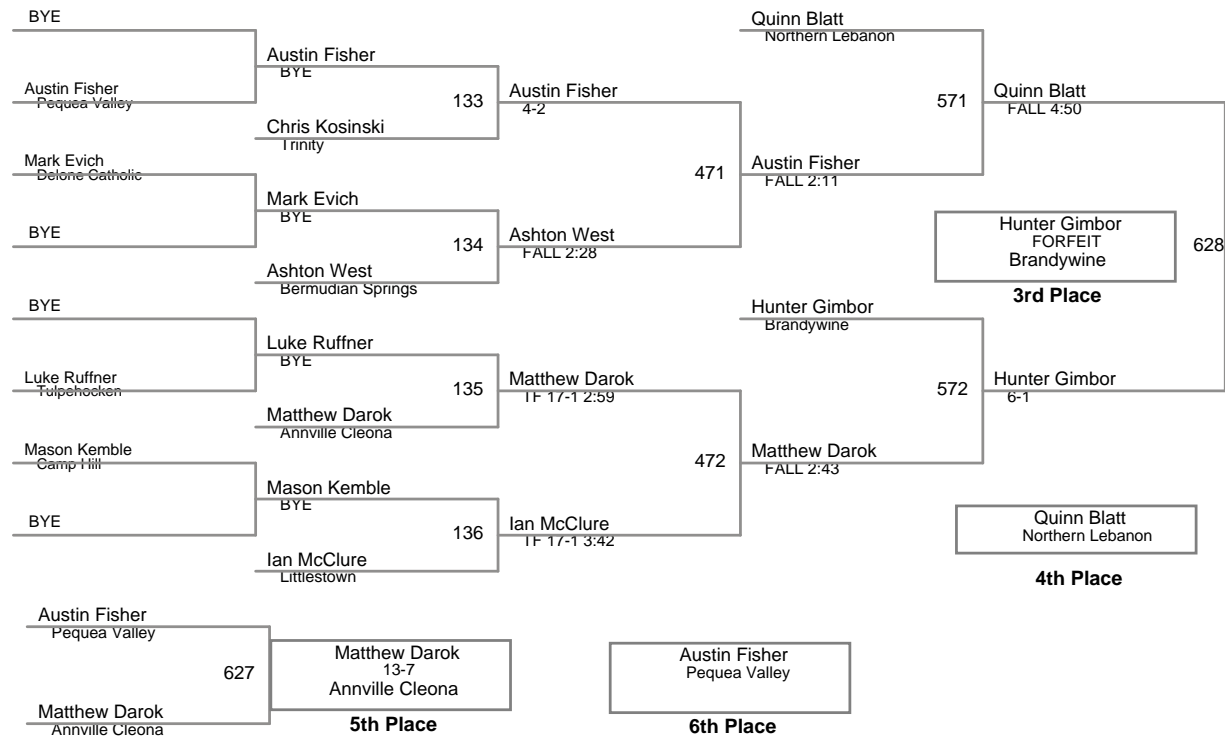

District III AA Championship
AA

138 Lbs