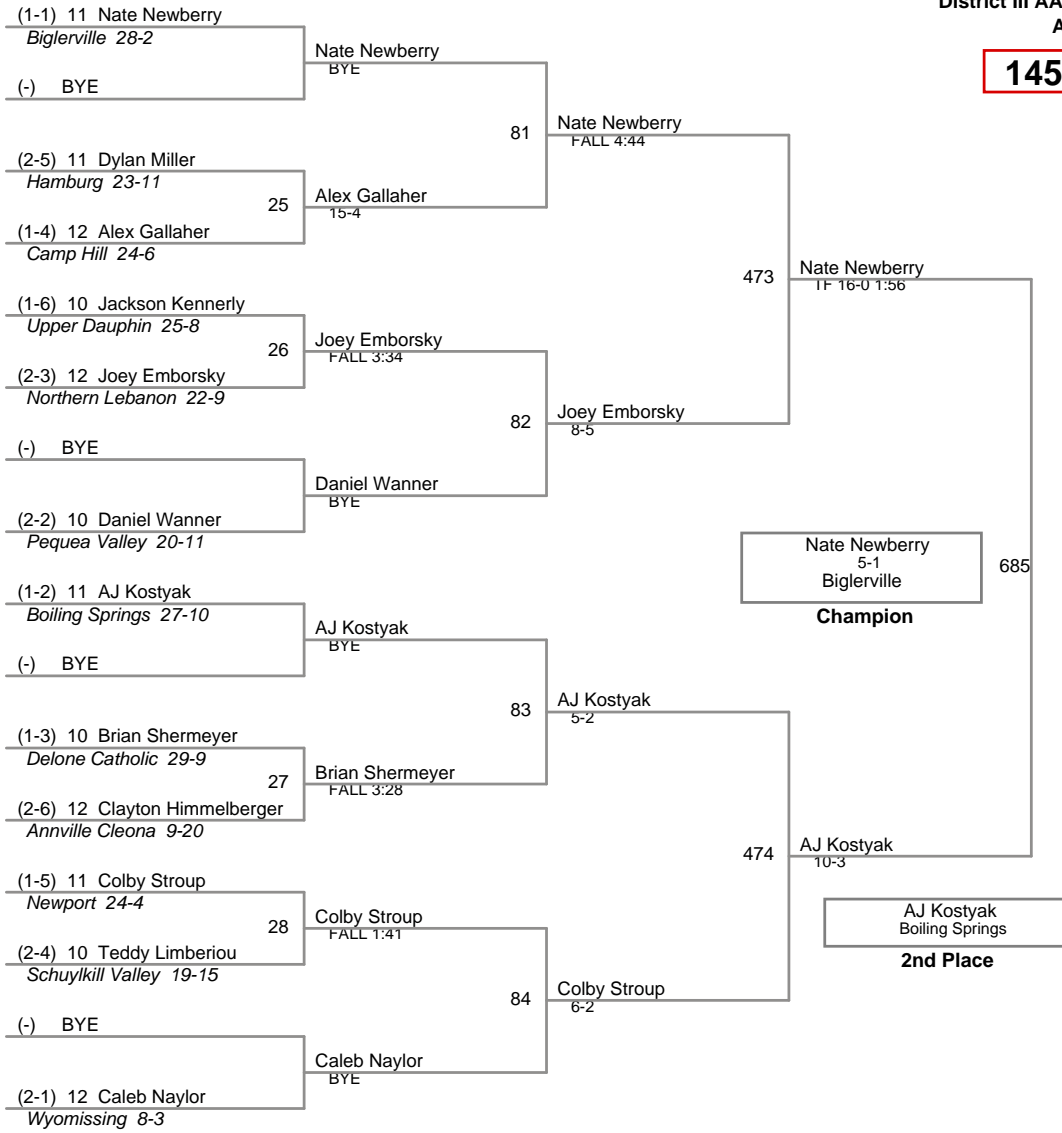

District III AA Championship  
AA

**132 Lbs**

District III AA Championship  
AA

**138 Lbs**

District III AA Championship  
AA

**145 Lbs**

District III AA Championship  
AA

**152 Lbs**