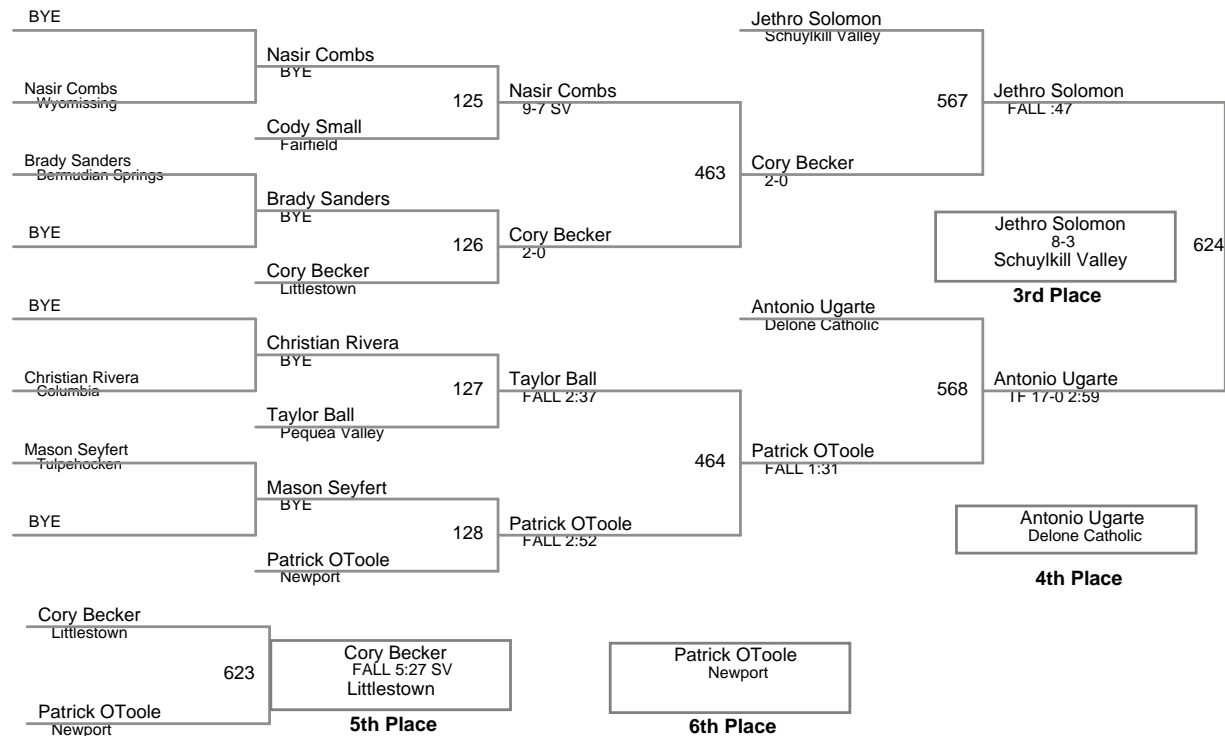

District III AA Championship
AA

106 Lbs

District III AA Championship
AA

113 Lbs

District III AA Championship
AA

120 Lbs

District III AA Championship
AA

126 Lbs