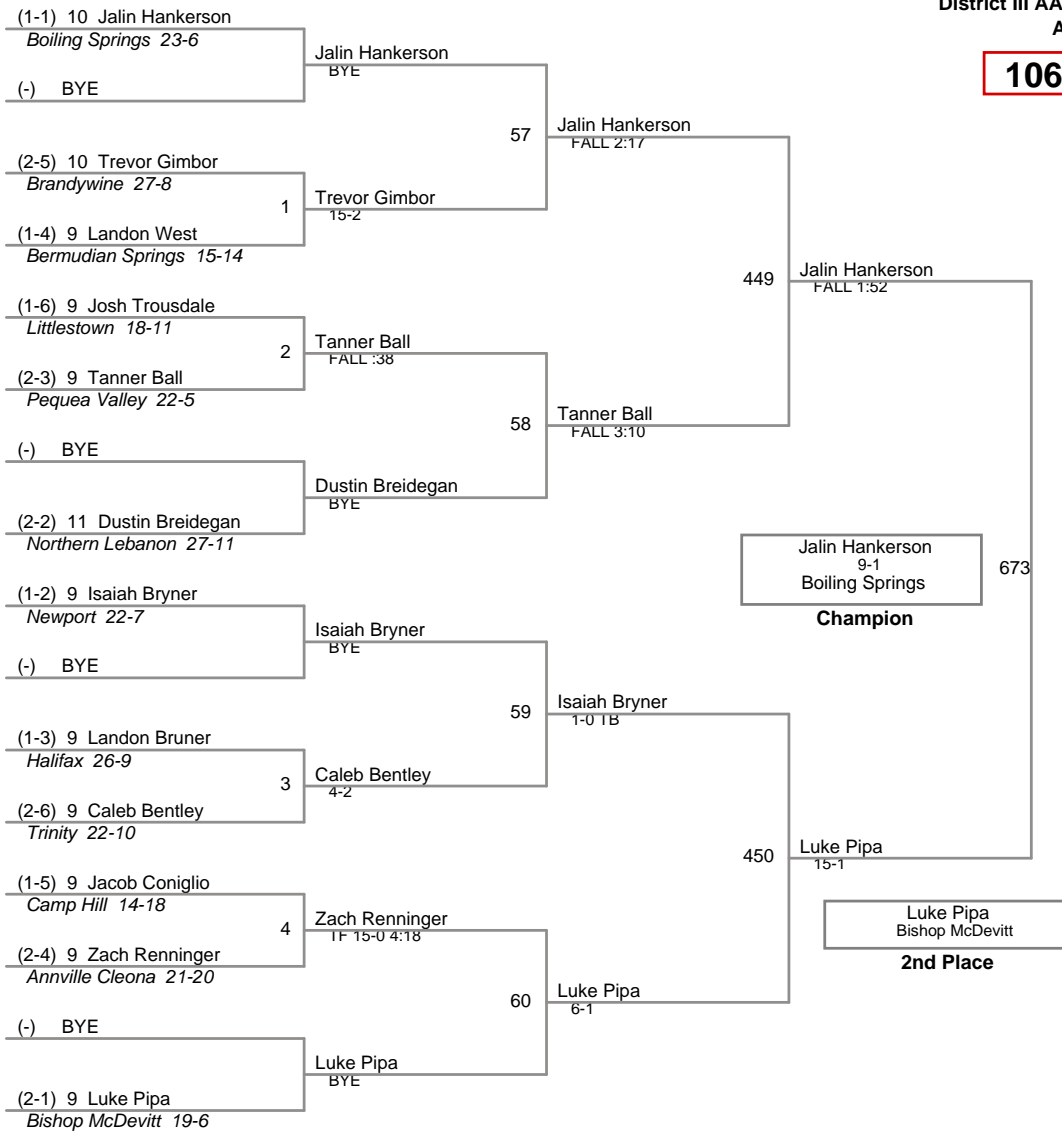

District III AA Championship
AA

106 Lbs

District III AA Championship
AA

113 Lbs

District III AA Championship
AA

120 Lbs

District III AA Championship
AA

126 Lbs