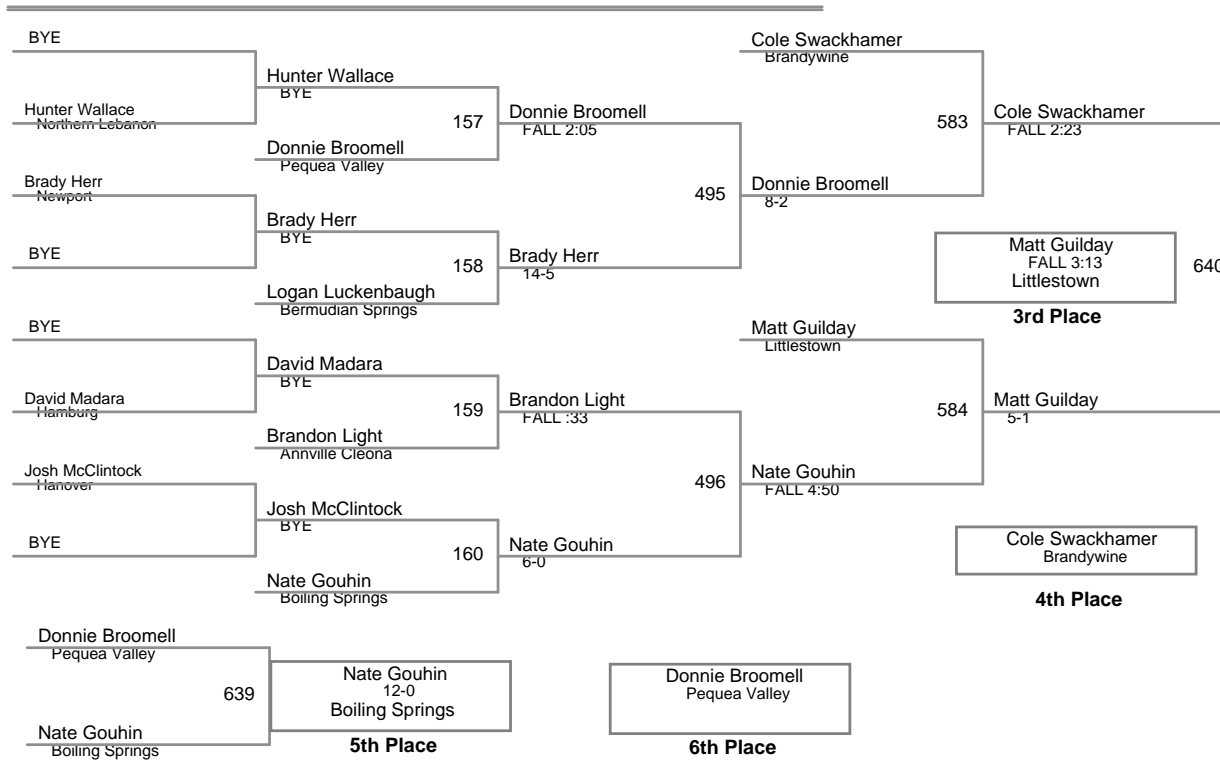

District III AA Championship
AA

160 Lbs

District III AA Championship
AA

170 Lbs

District III AA Championship
AA

182 Lbs

District III AA Championship
AA

195 Lbs