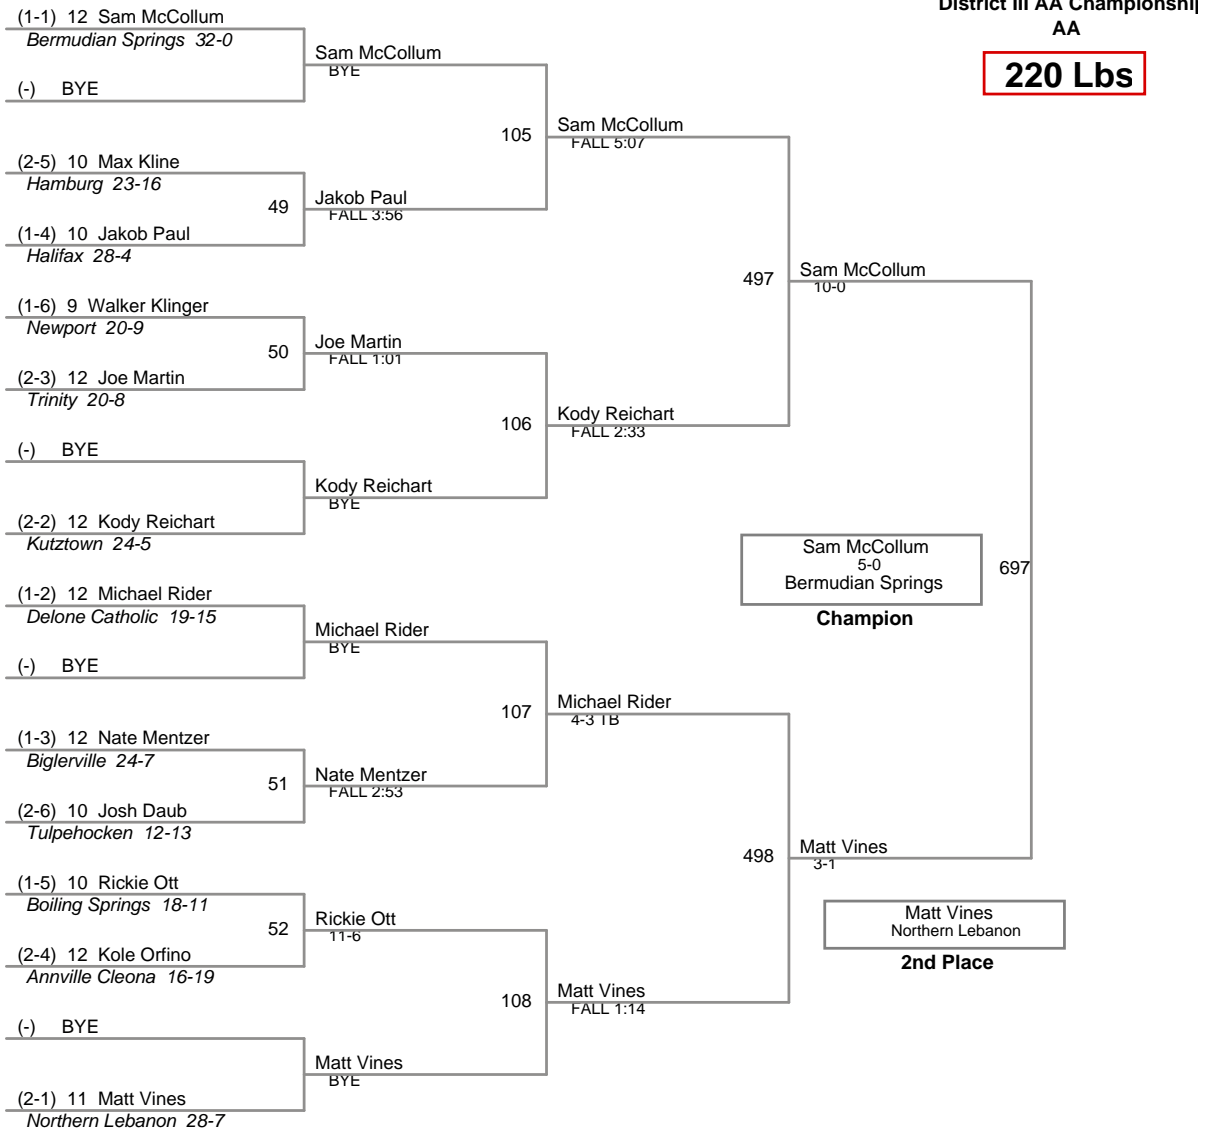

District III AA Championship
AA

220 Lbs