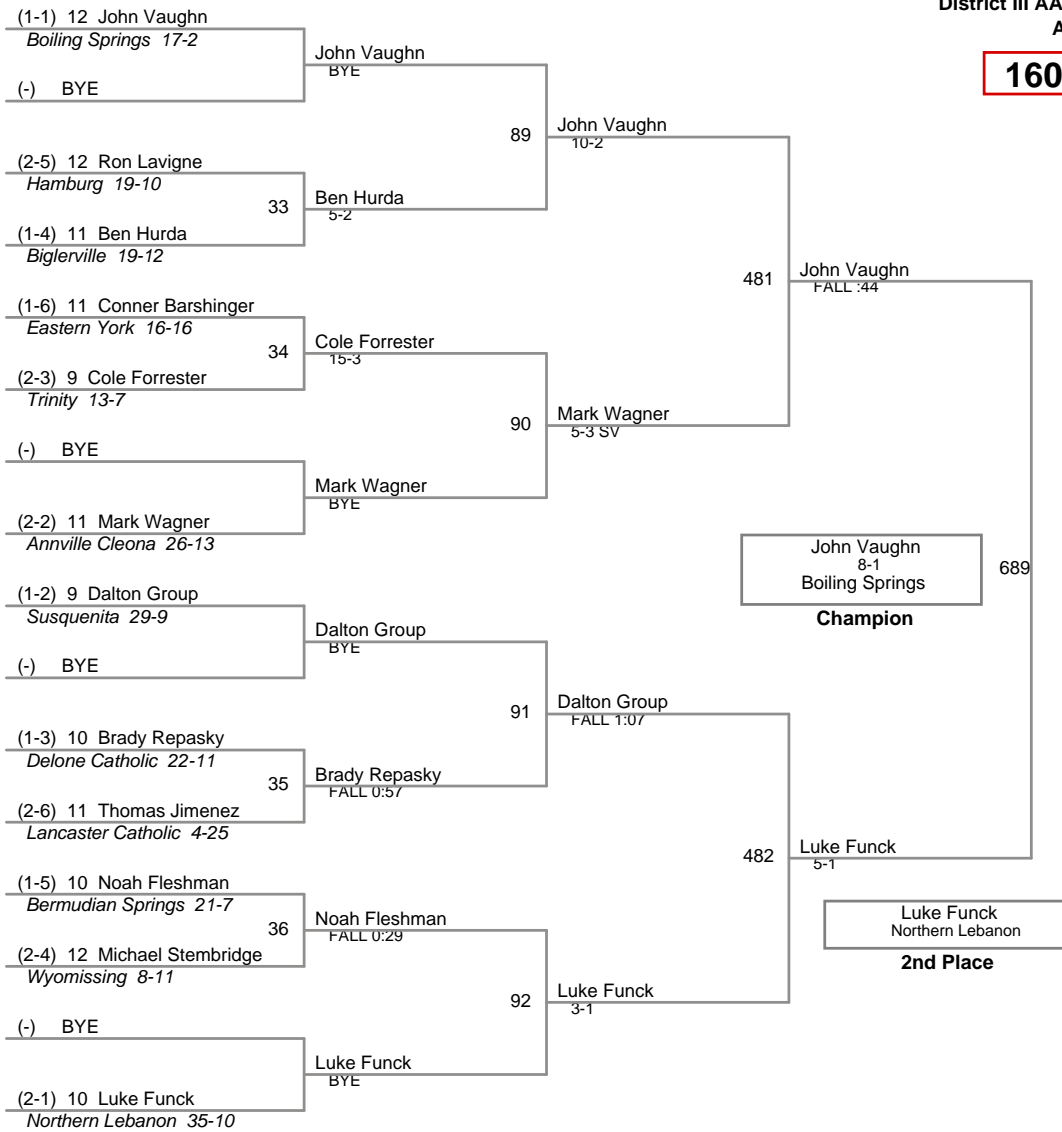

District III AA Championship
AA

160 Lbs