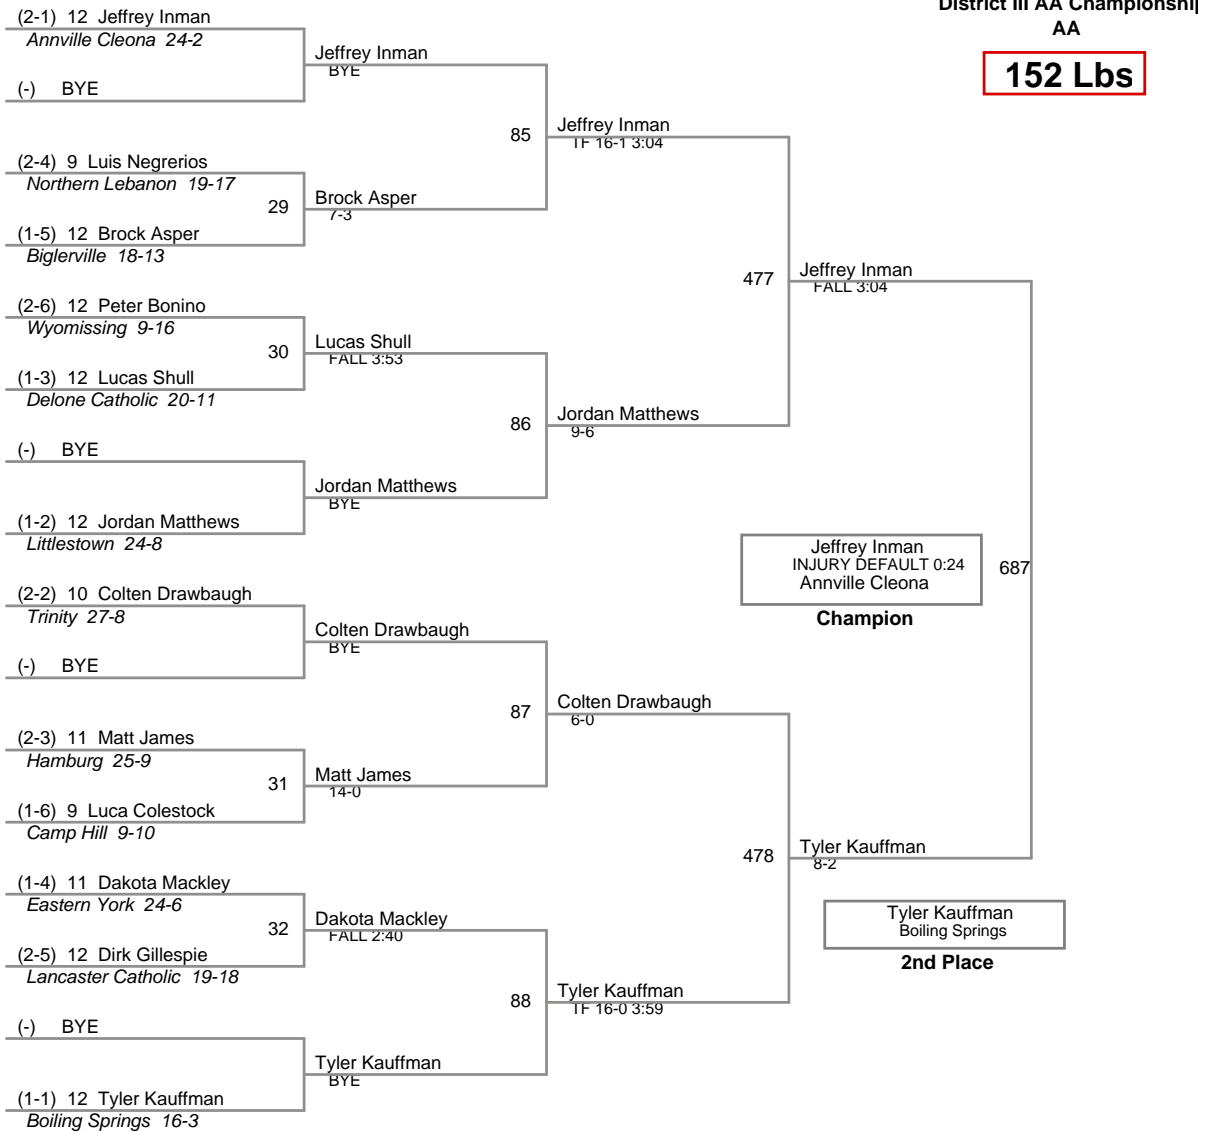

District III AA Championship
AA

132 Lbs

District III AA Championship
AA

138 Lbs

District III AA Championship
AA

145 Lbs

District III AA Championship
AA

152 Lbs