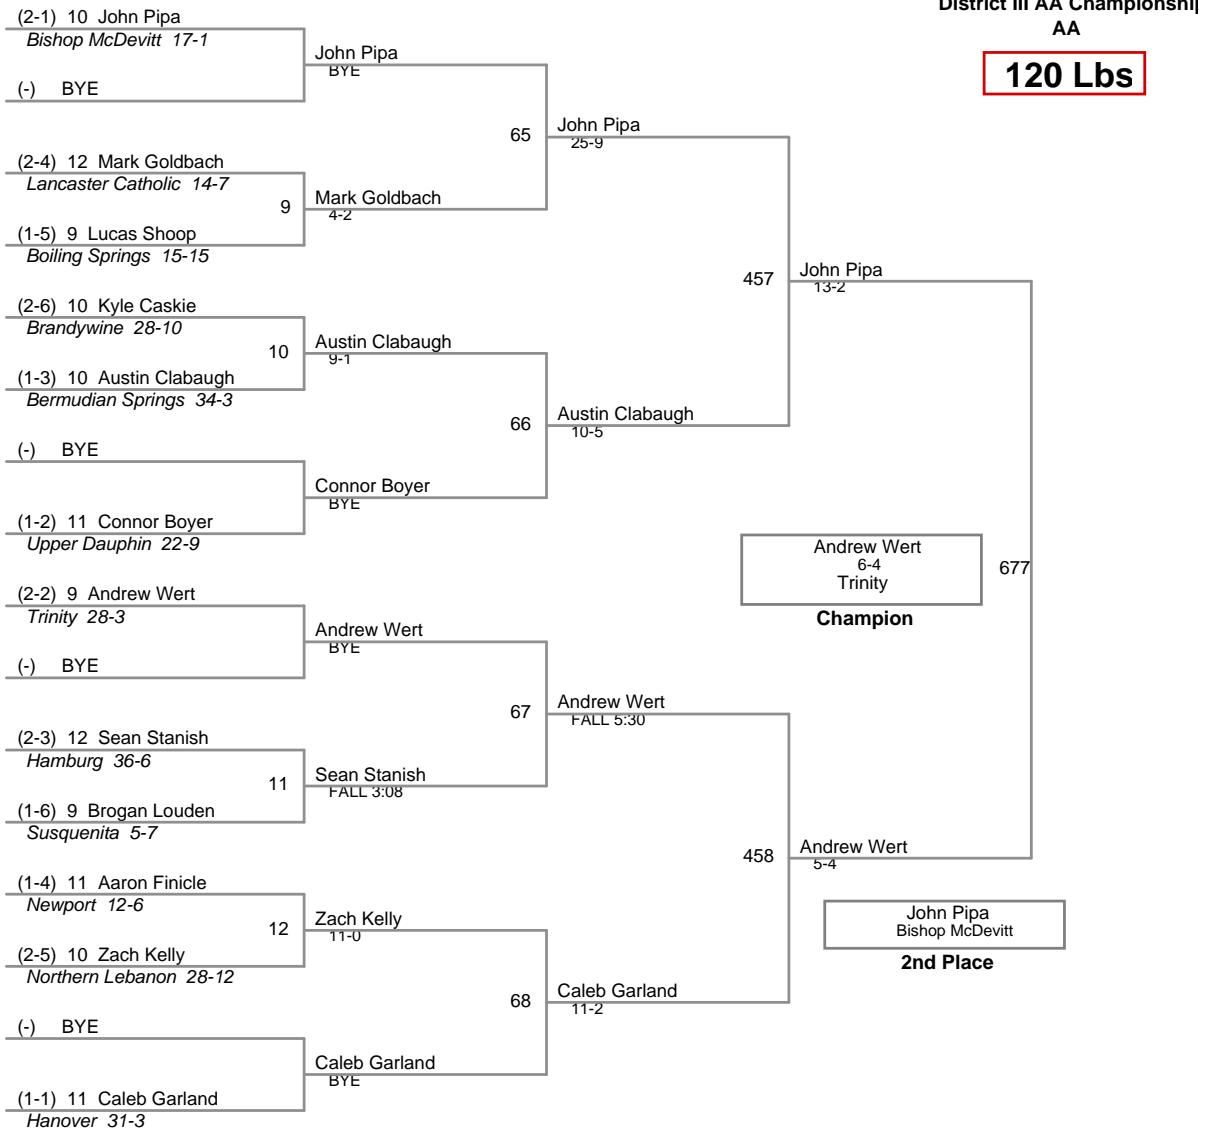

District III AA Championship
AA

106 Lbs

District III AA Championship
AA

113 Lbs

District III AA Championship
AA

120 Lbs

District III AA Championship
AA

126 Lbs