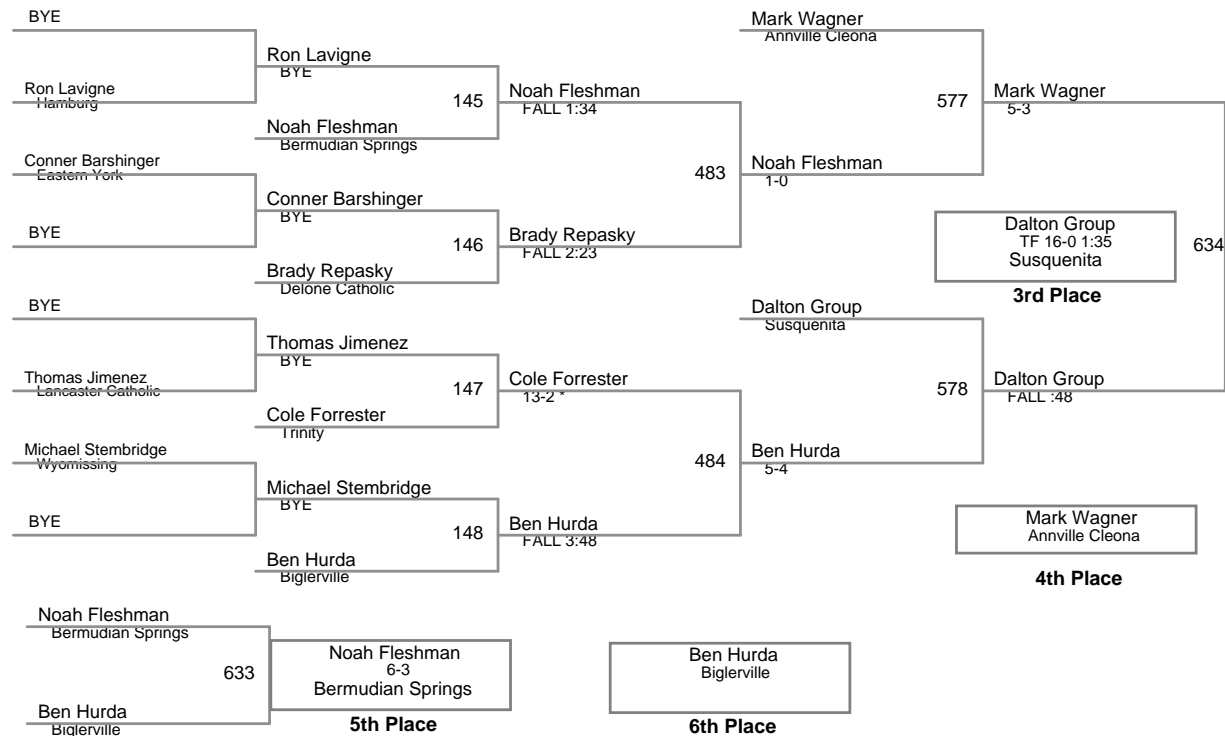

District III AA Championship
AA

160 Lbs