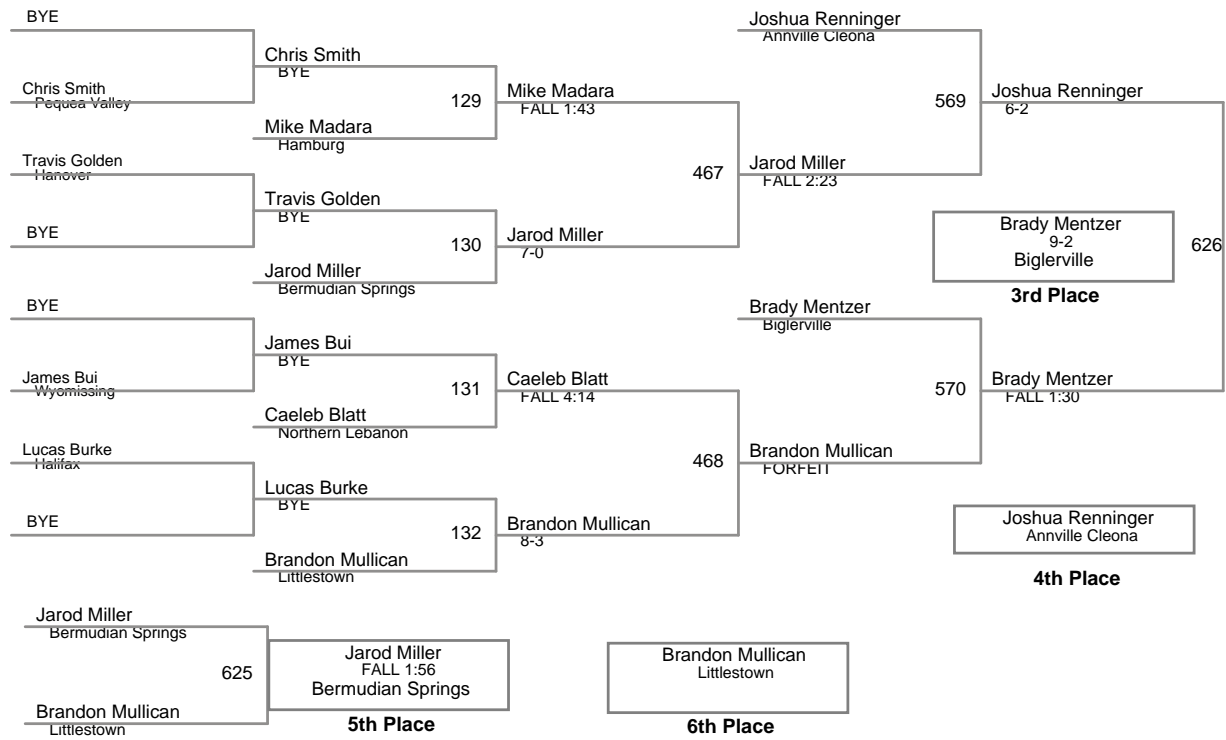

District III AA Championship
AA

132 Lbs