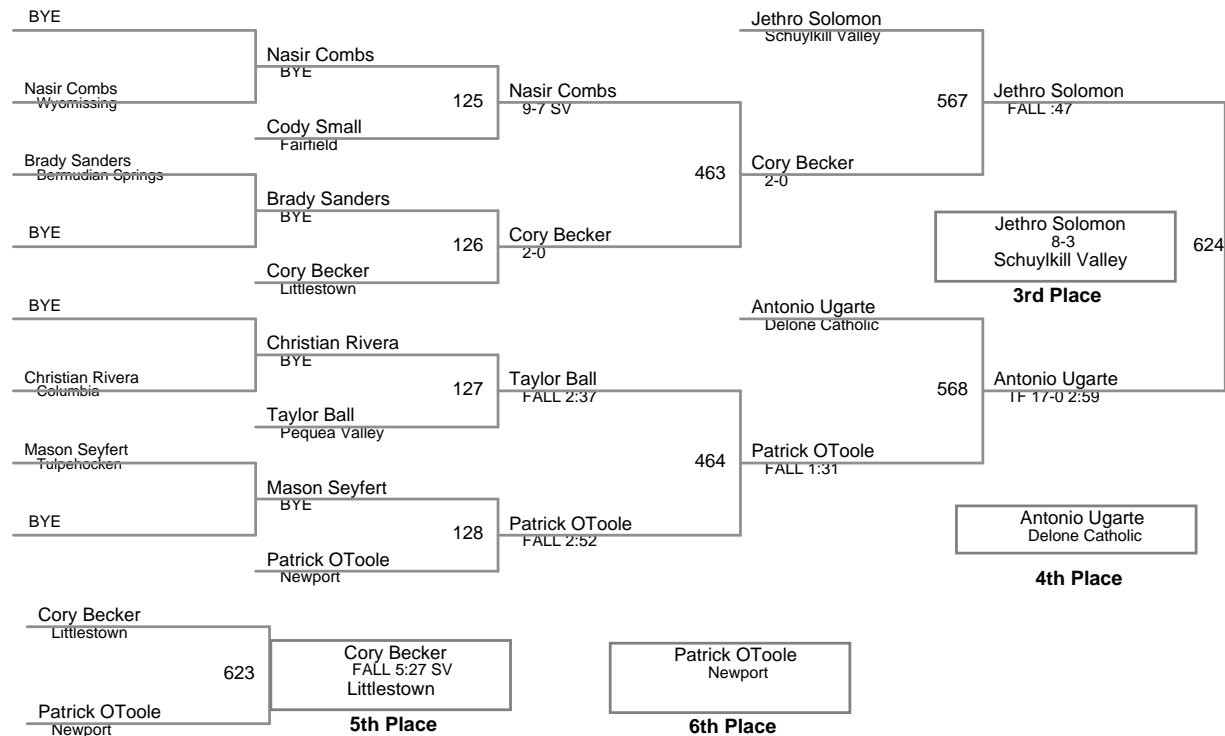

District III AA Championship  
AA

**106 Lbs**

District III AA Championship  
AA

**113 Lbs**

District III AA Championship  
AA

**120 Lbs**

District III AA Championship  
AA

**126 Lbs**