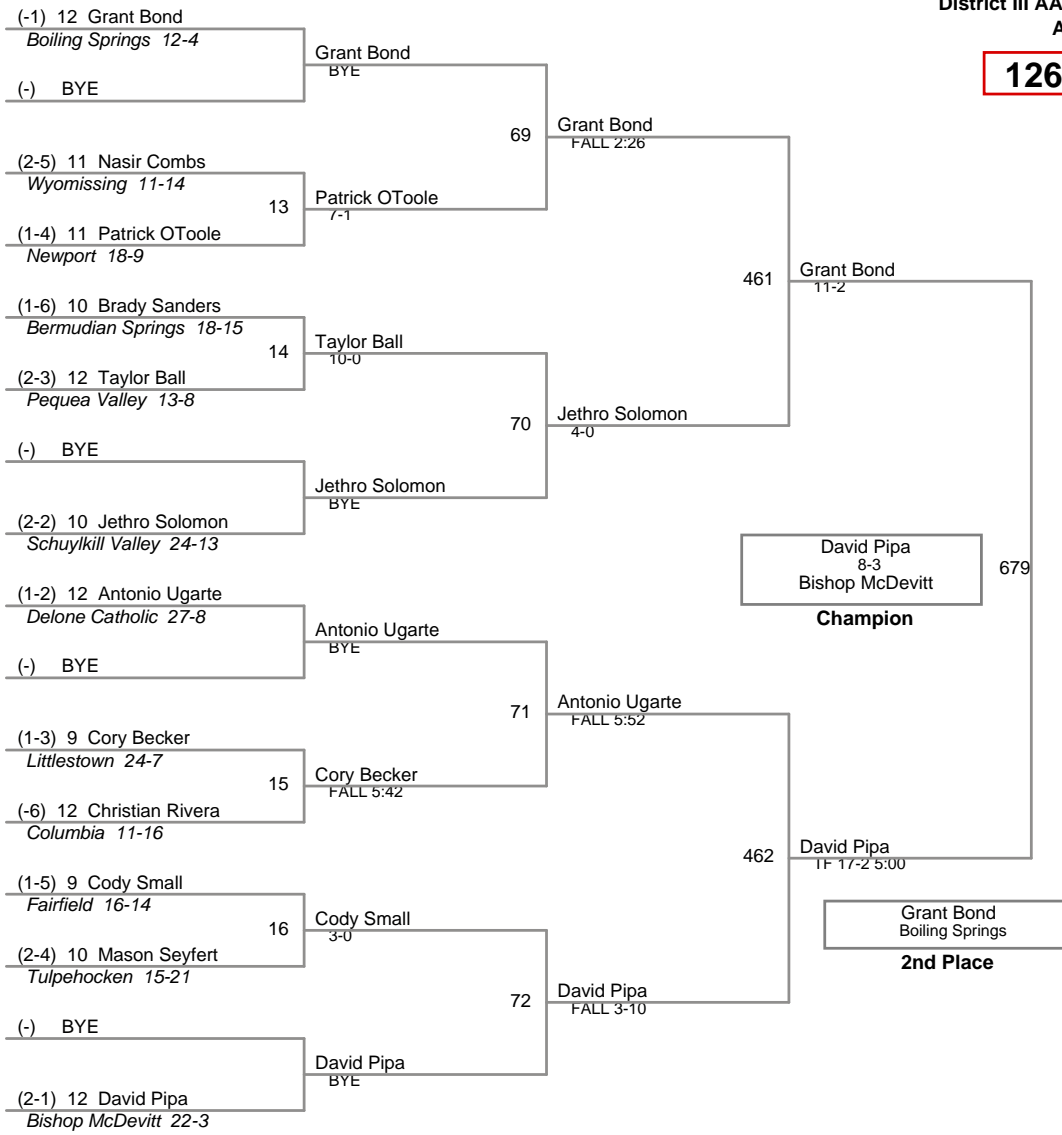

District III AA Championship  
AA

**106 Lbs**

District III AA Championship  
AA

**113 Lbs**

District III AA Championship  
AA

**120 Lbs**

District III AA Championship  
AA

**126 Lbs**