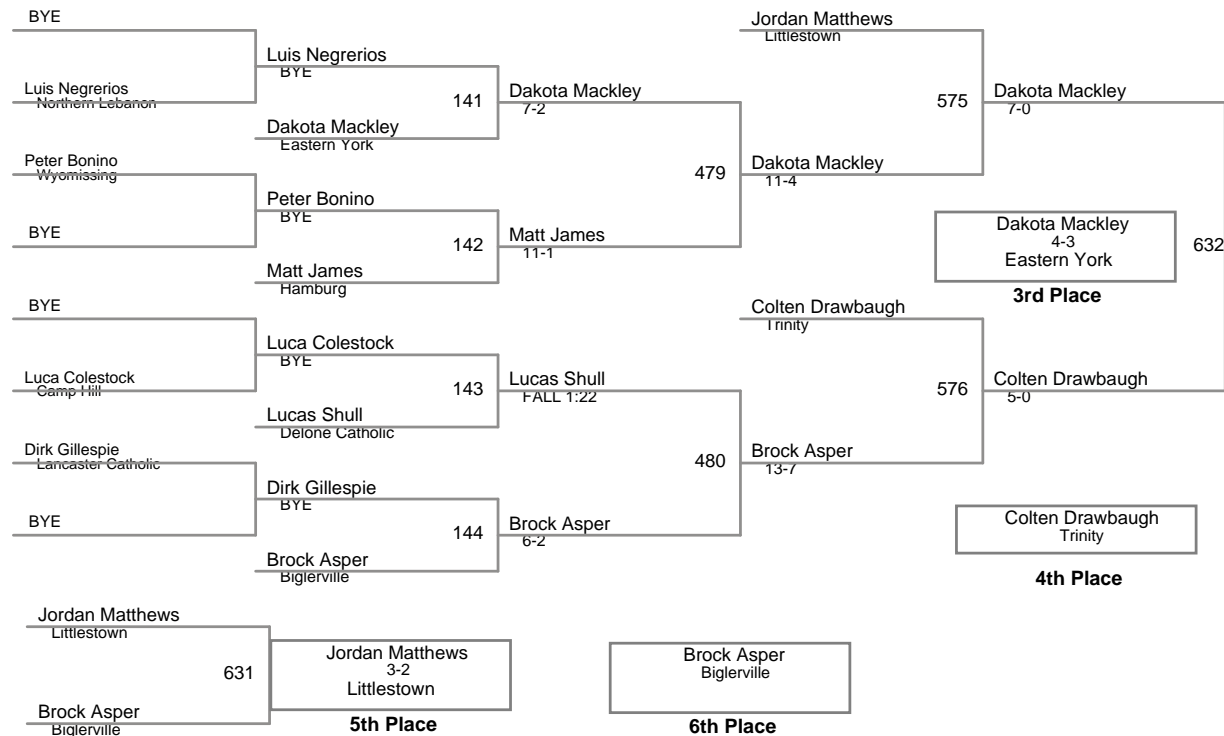

District III AA Championship
AA

132 Lbs

District III AA Championship
AA

138 Lbs

District III AA Championship
AA

145 Lbs

District III AA Championship
AA

152 Lbs