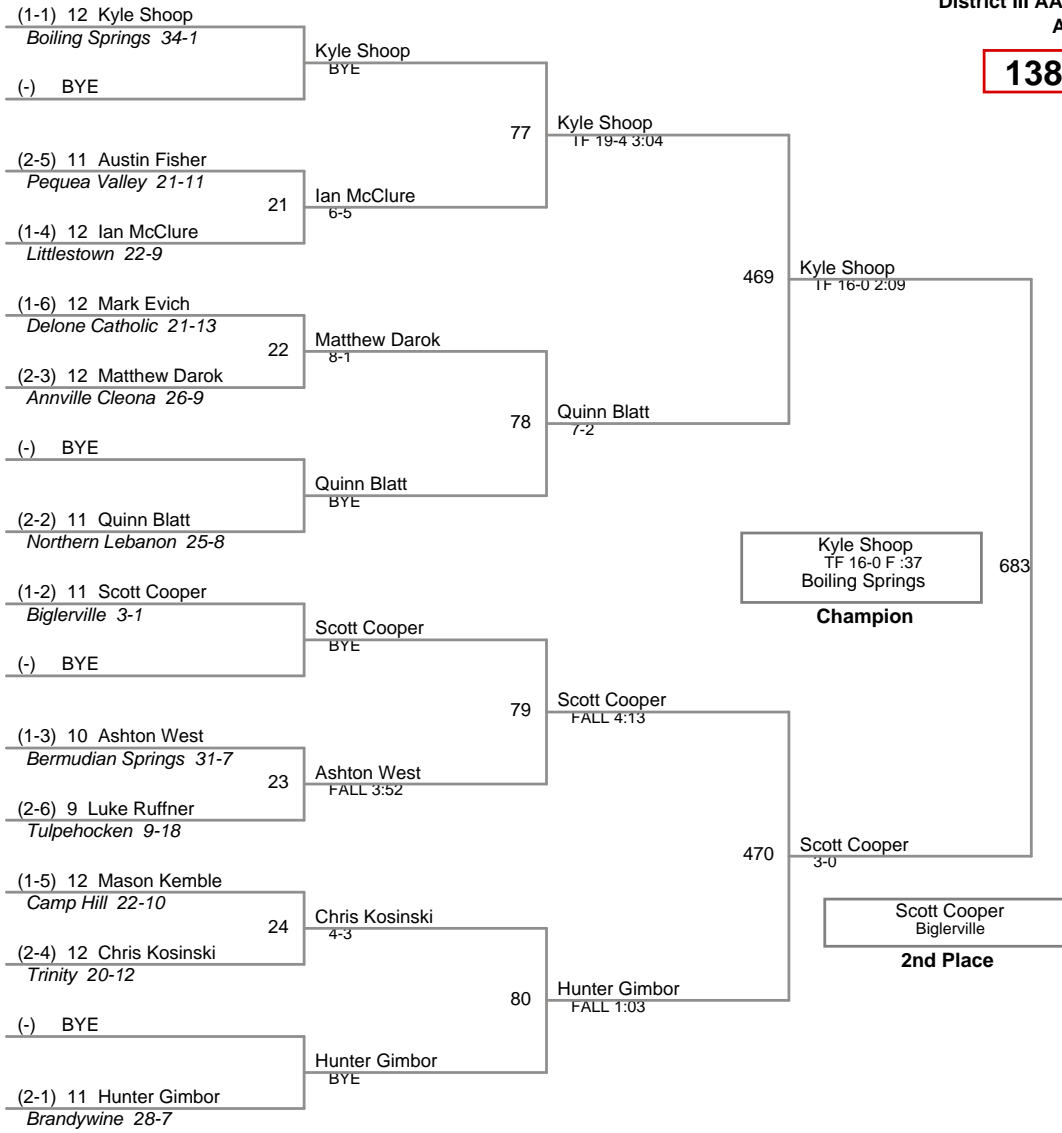

District III AA Championship
AA

138 Lbs