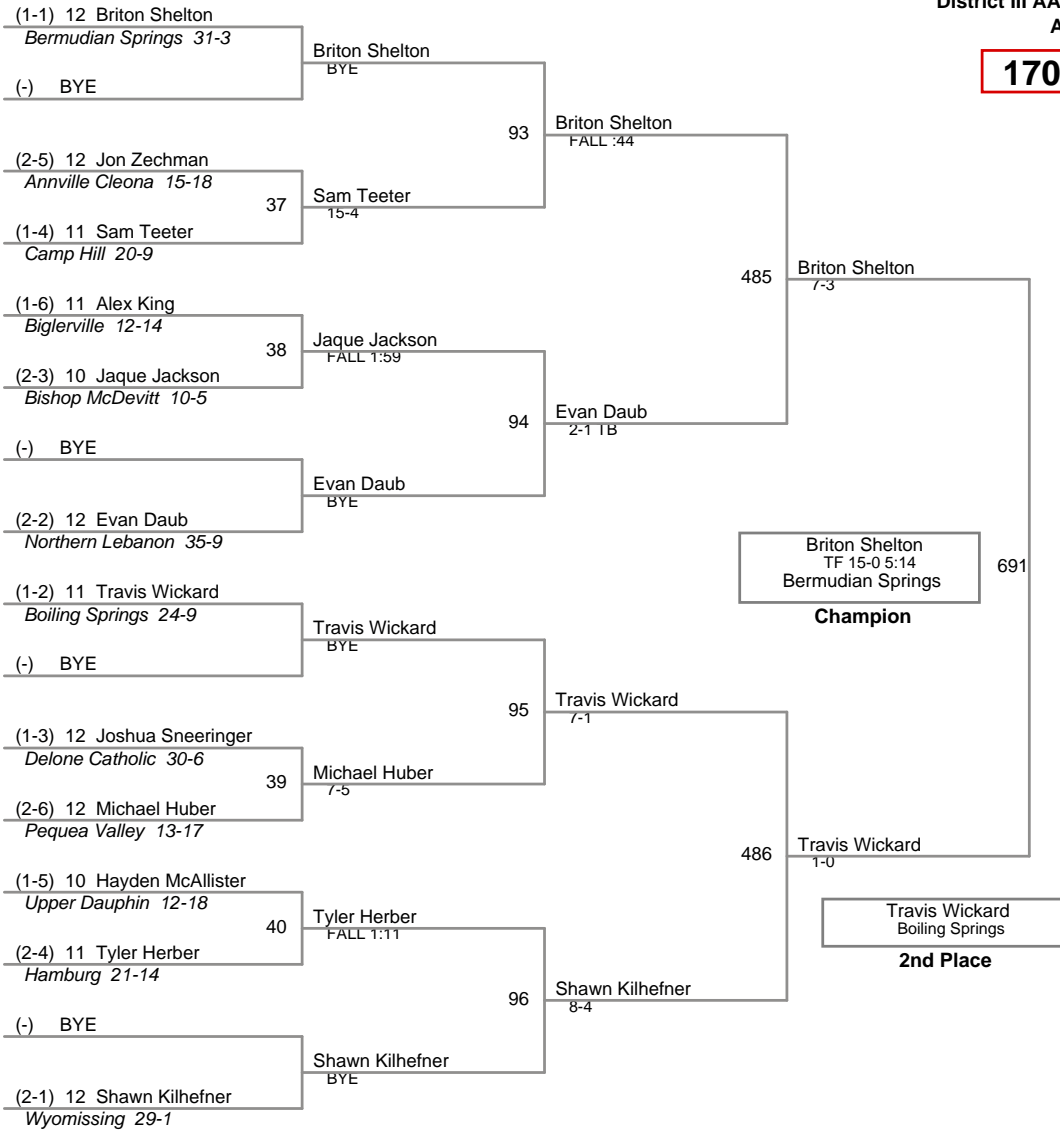

District III AA Championship
AA

170 Lbs