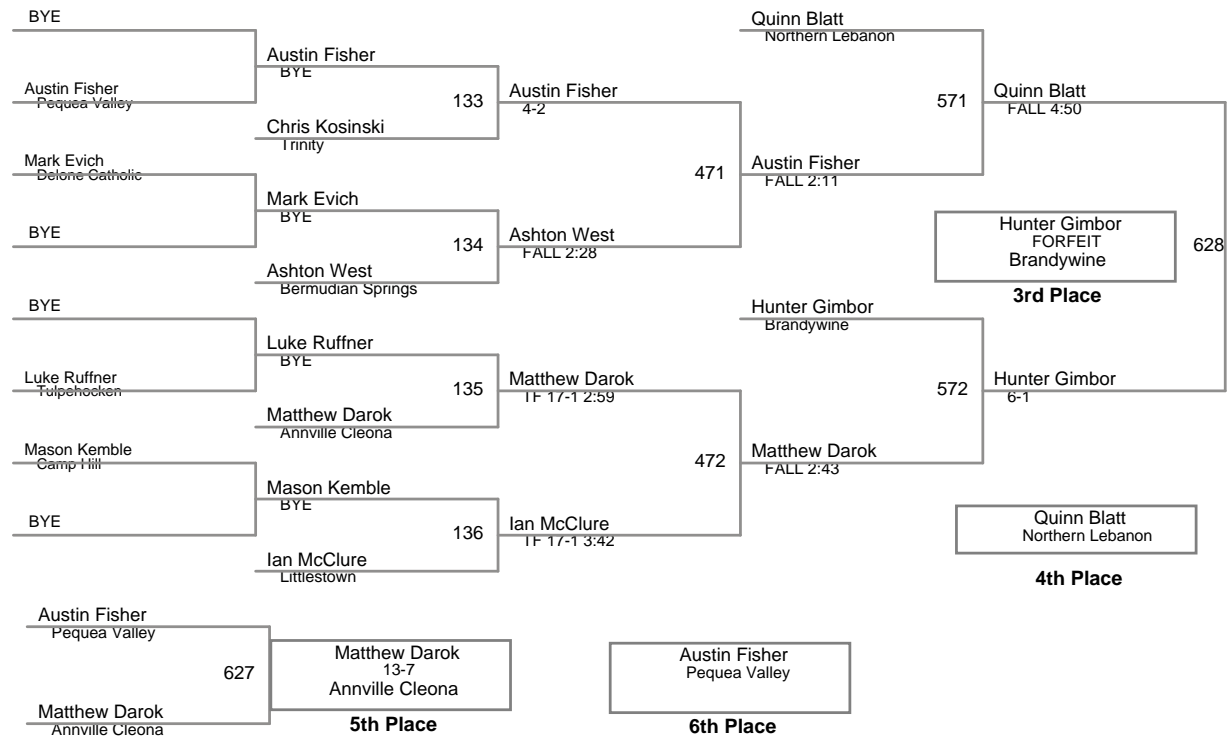

District III AA Championship
AA

138 Lbs