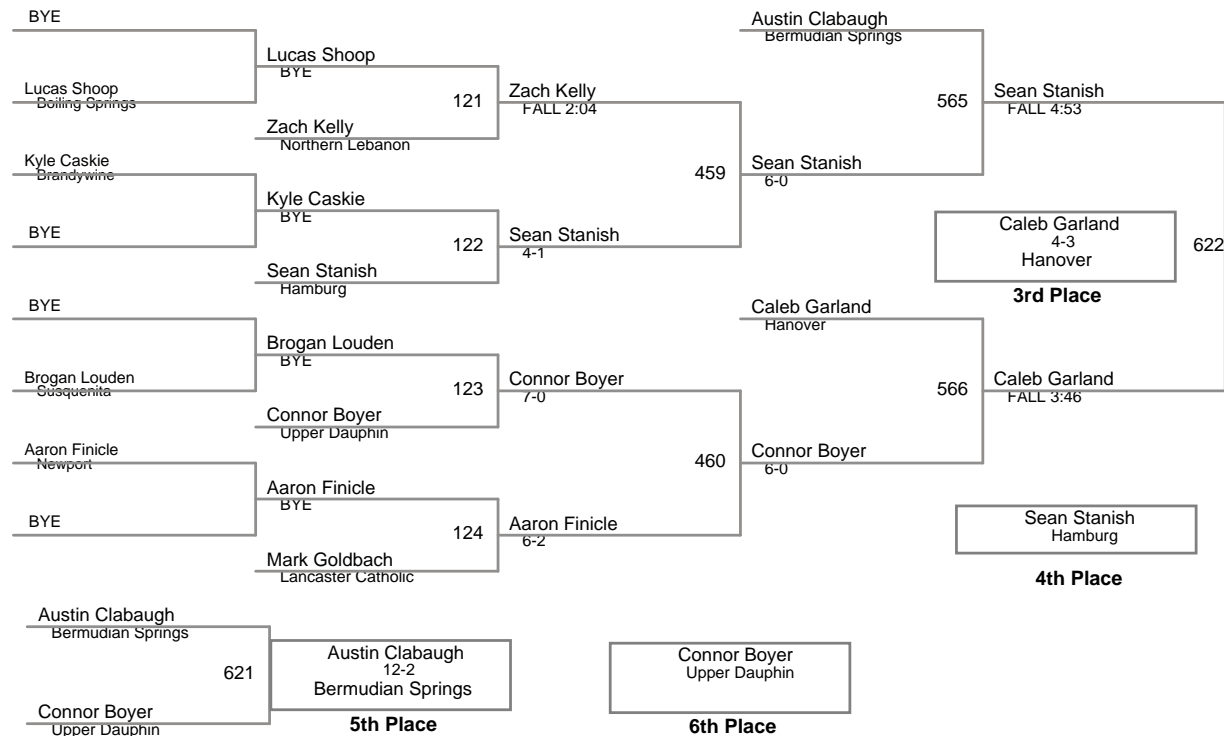

District III AA Championship
AA

106 Lbs

District III AA Championship
AA

113 Lbs

District III AA Championship
AA

120 Lbs

District III AA Championship
AA

126 Lbs