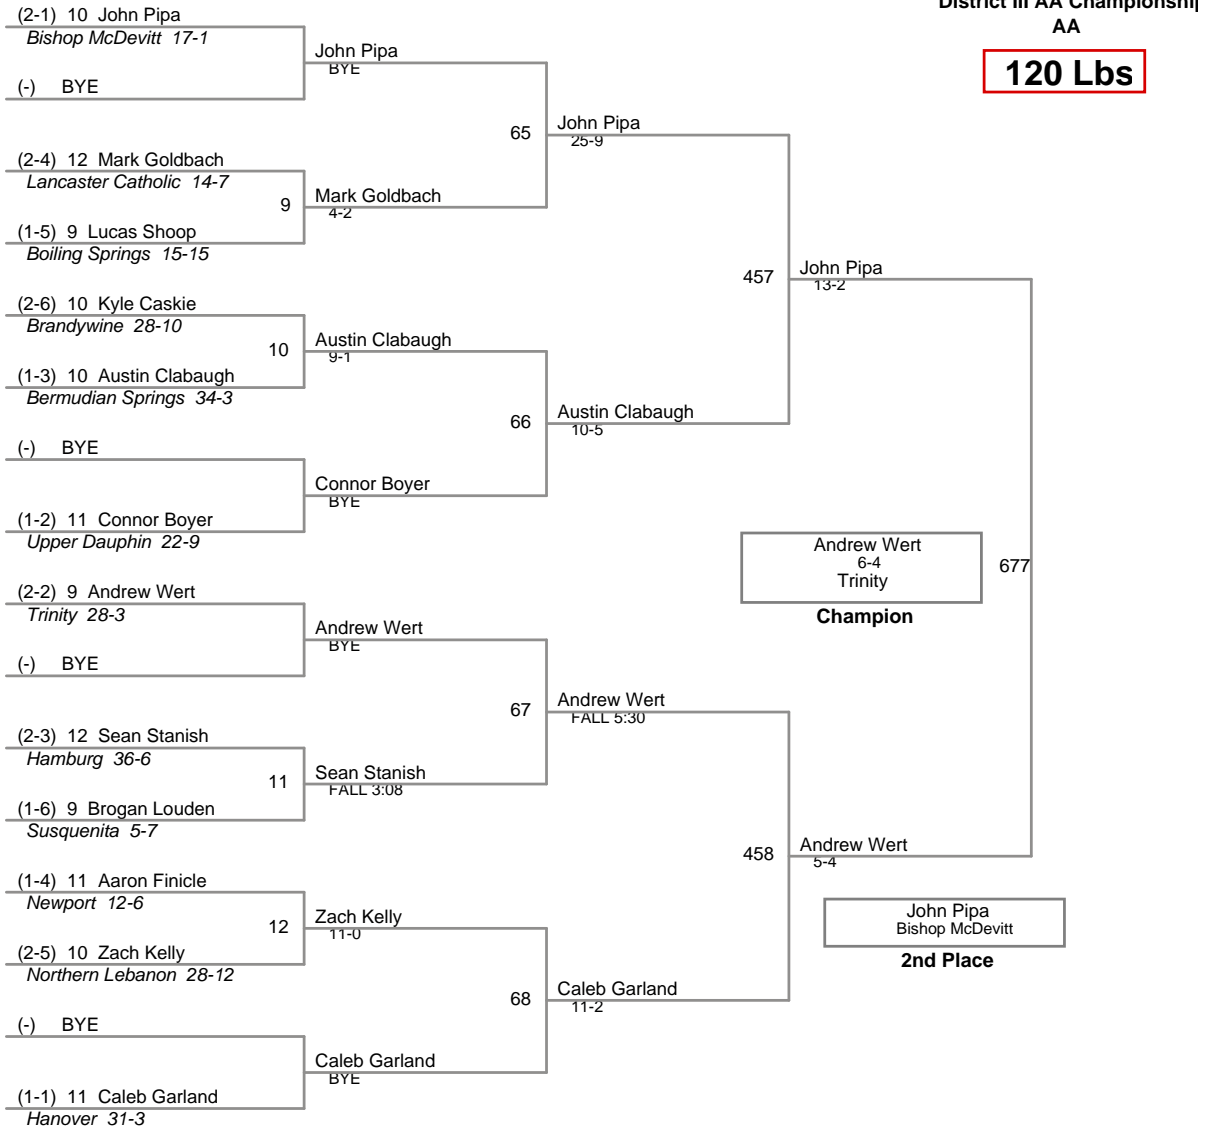

District III AA Championship  
AA

**106 Lbs**

District III AA Championship  
AA

**113 Lbs**

District III AA Championship  
AA

**120 Lbs**

District III AA Championship  
AA

**126 Lbs**