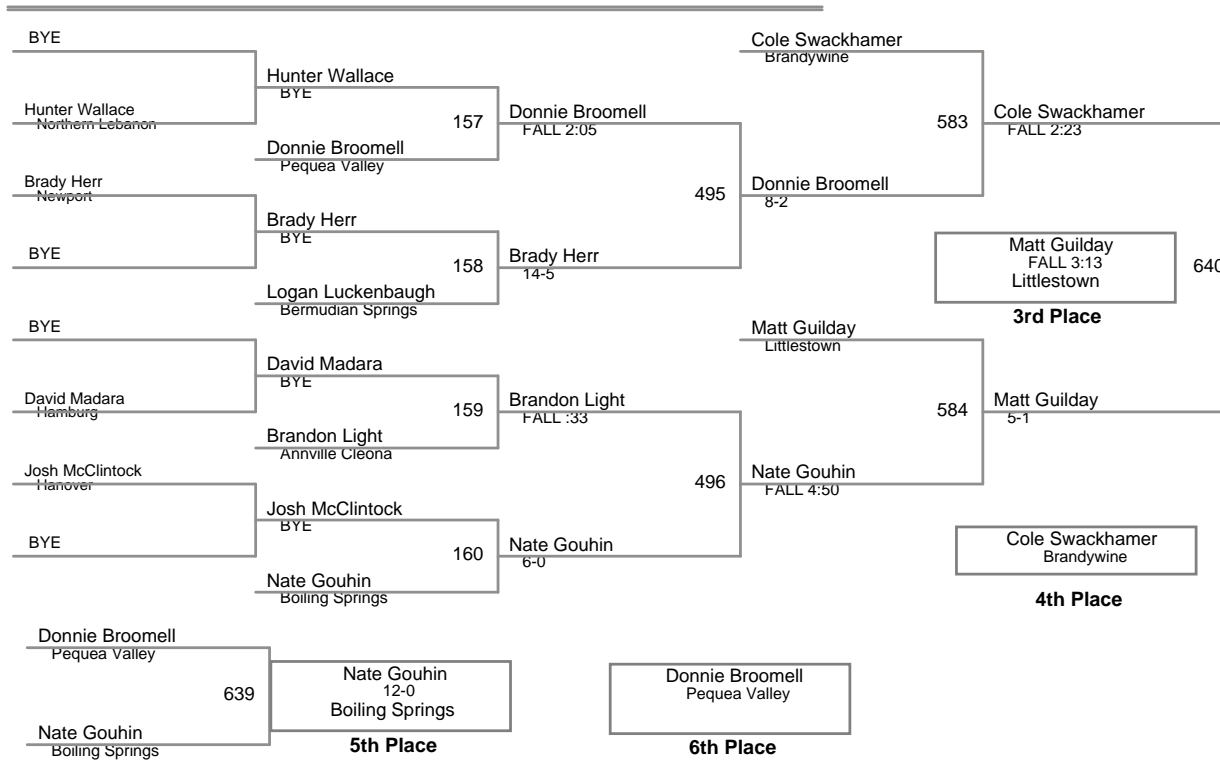

District III AA Championship  
AA

**160 Lbs**

District III AA Championship  
AA

**170 Lbs**

District III AA Championship  
AA

**182 Lbs**

District III AA Championship  
AA

**195 Lbs**