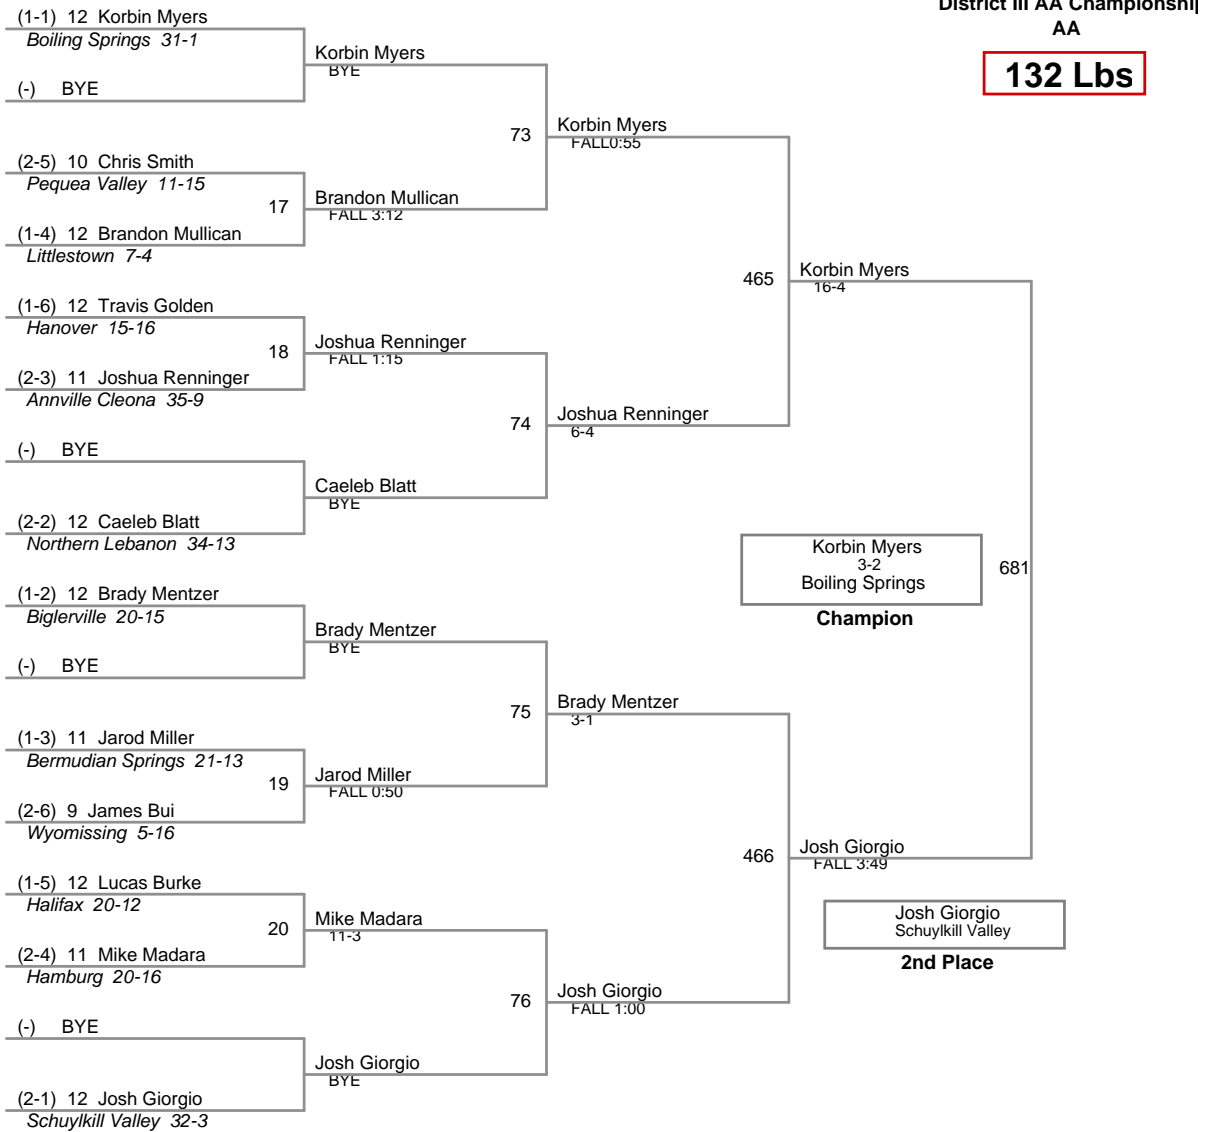

District III AA Championship
AA

132 Lbs