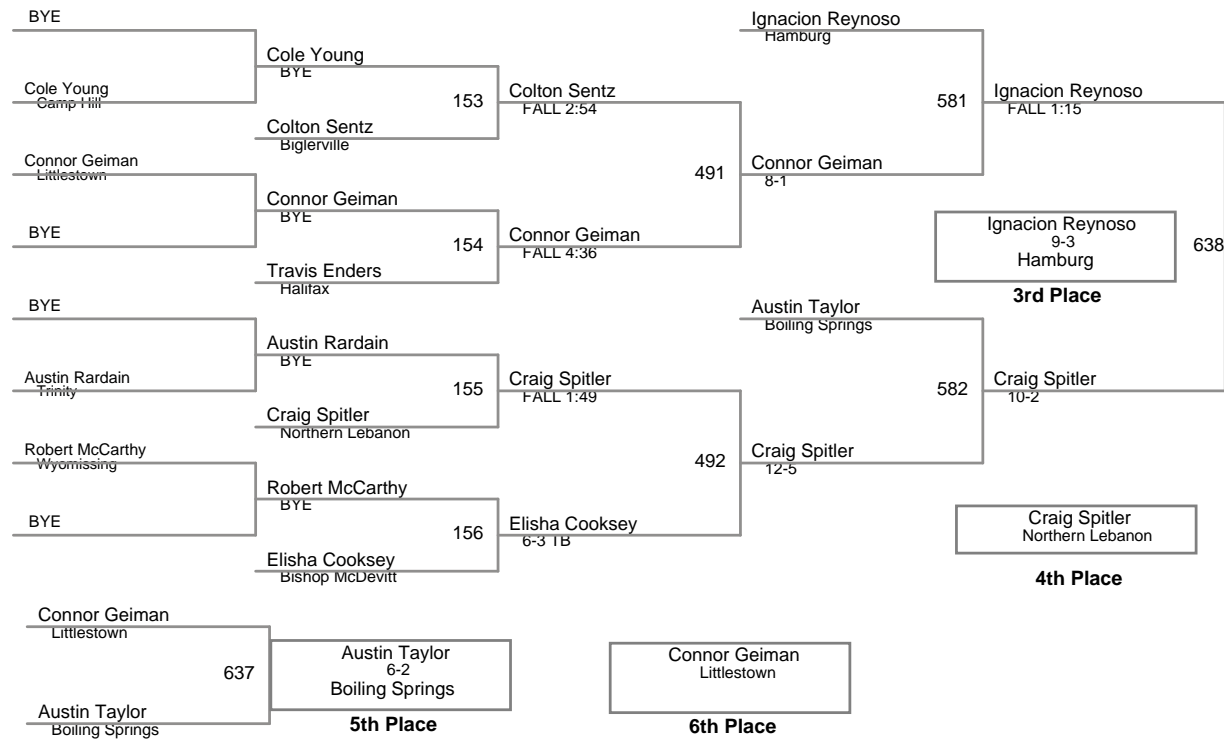

District III AA Championship
AA

160 Lbs

District III AA Championship
AA

170 Lbs

District III AA Championship
AA

182 Lbs

District III AA Championship
AA

195 Lbs