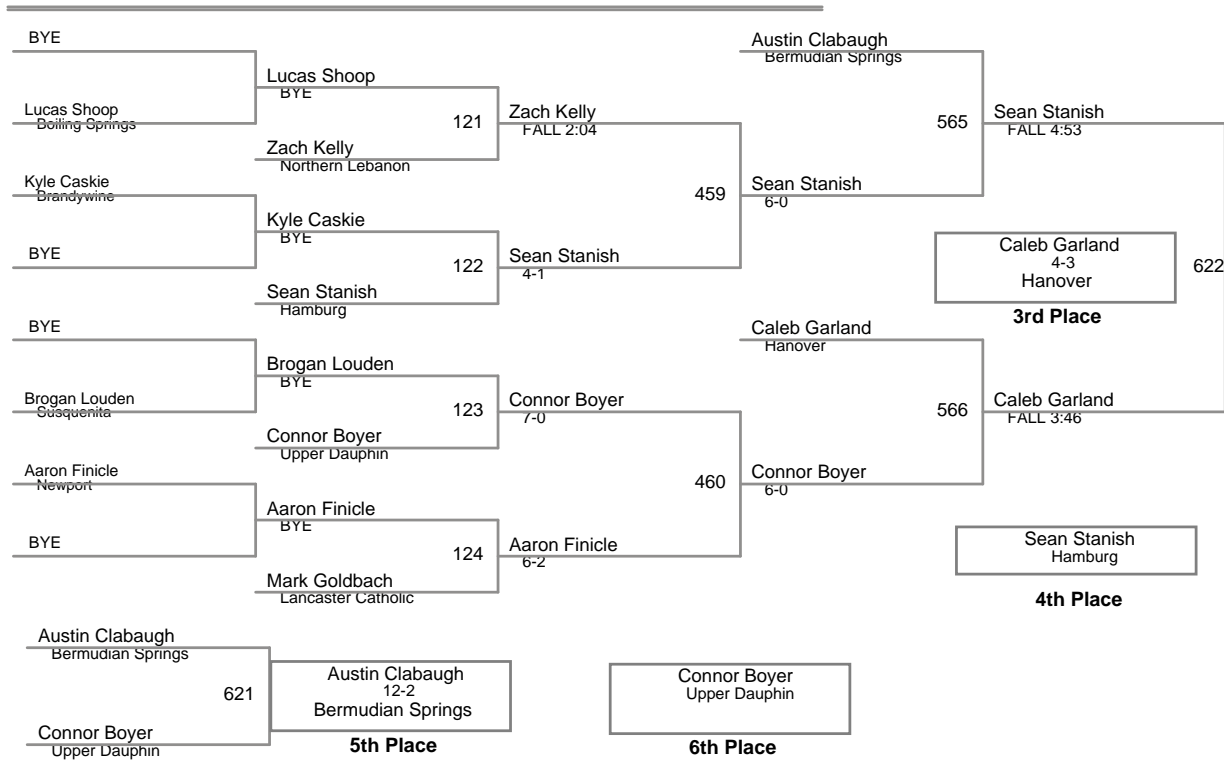

District III AA Championship  
AA

**106 Lbs**

District III AA Championship  
AA

**113 Lbs**

District III AA Championship  
AA

**120 Lbs**

District III AA Championship  
AA

**126 Lbs**