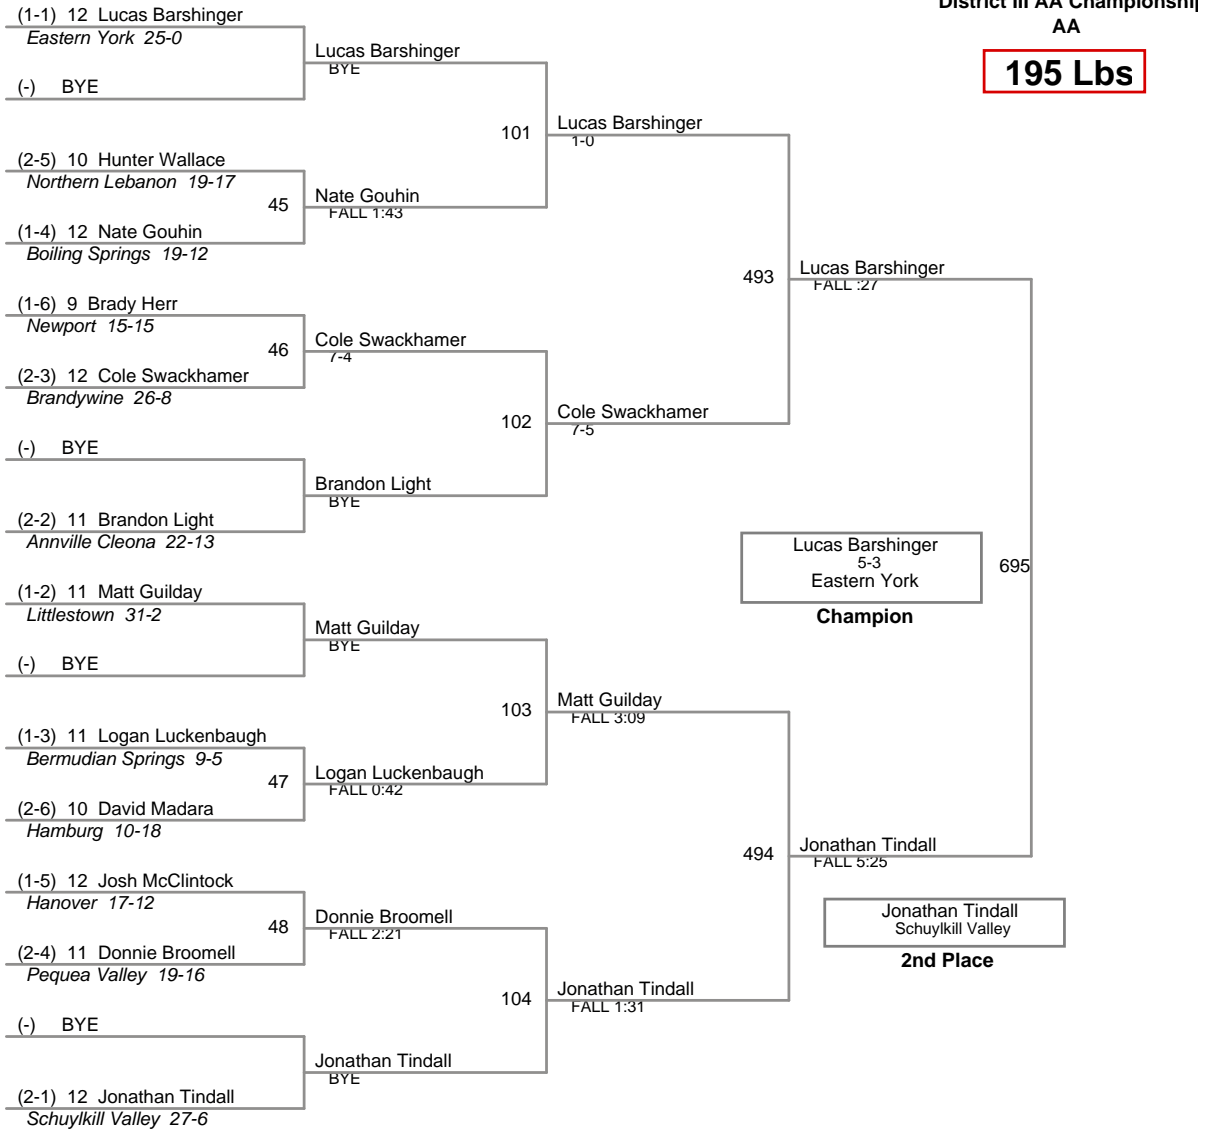

District III AA Championship  
AA

**160 Lbs**

District III AA Championship  
AA

**170 Lbs**

District III AA Championship  
AA

**182 Lbs**

District III AA Championship  
AA

**195 Lbs**