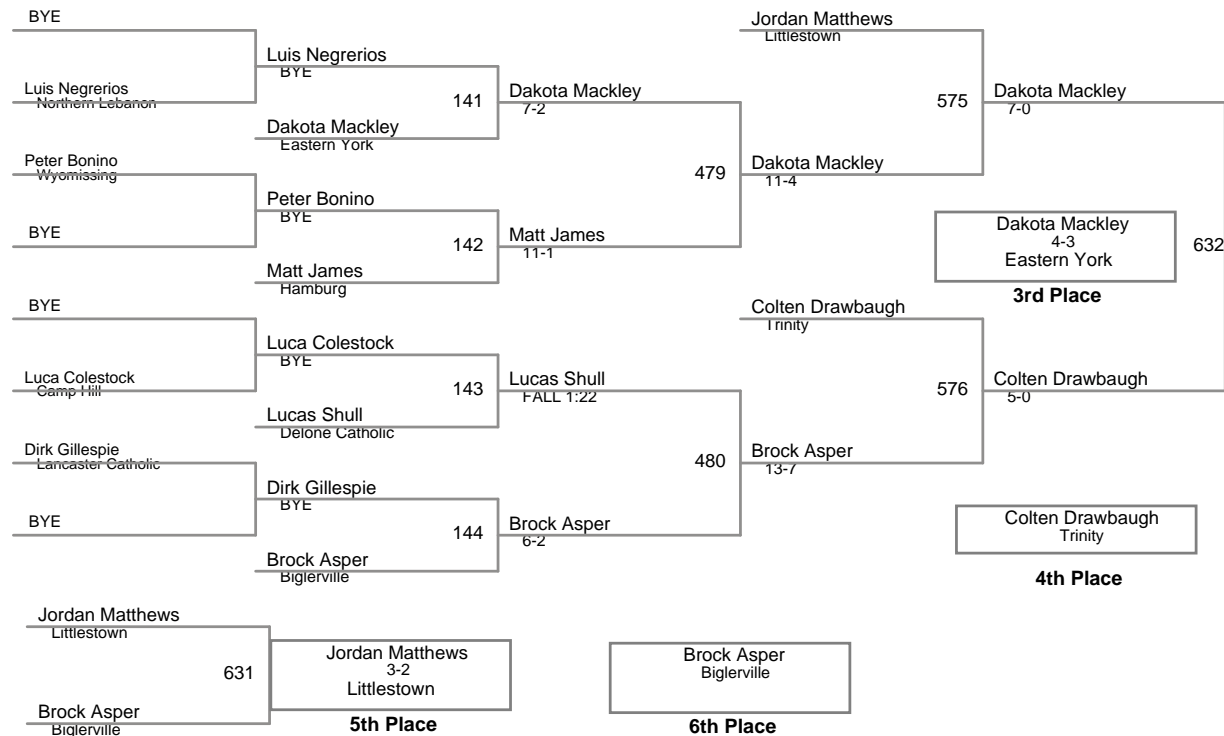

District III AA Championship  
AA

**132 Lbs**

District III AA Championship  
AA

**138 Lbs**

District III AA Championship  
AA

**145 Lbs**

District III AA Championship  
AA

**152 Lbs**