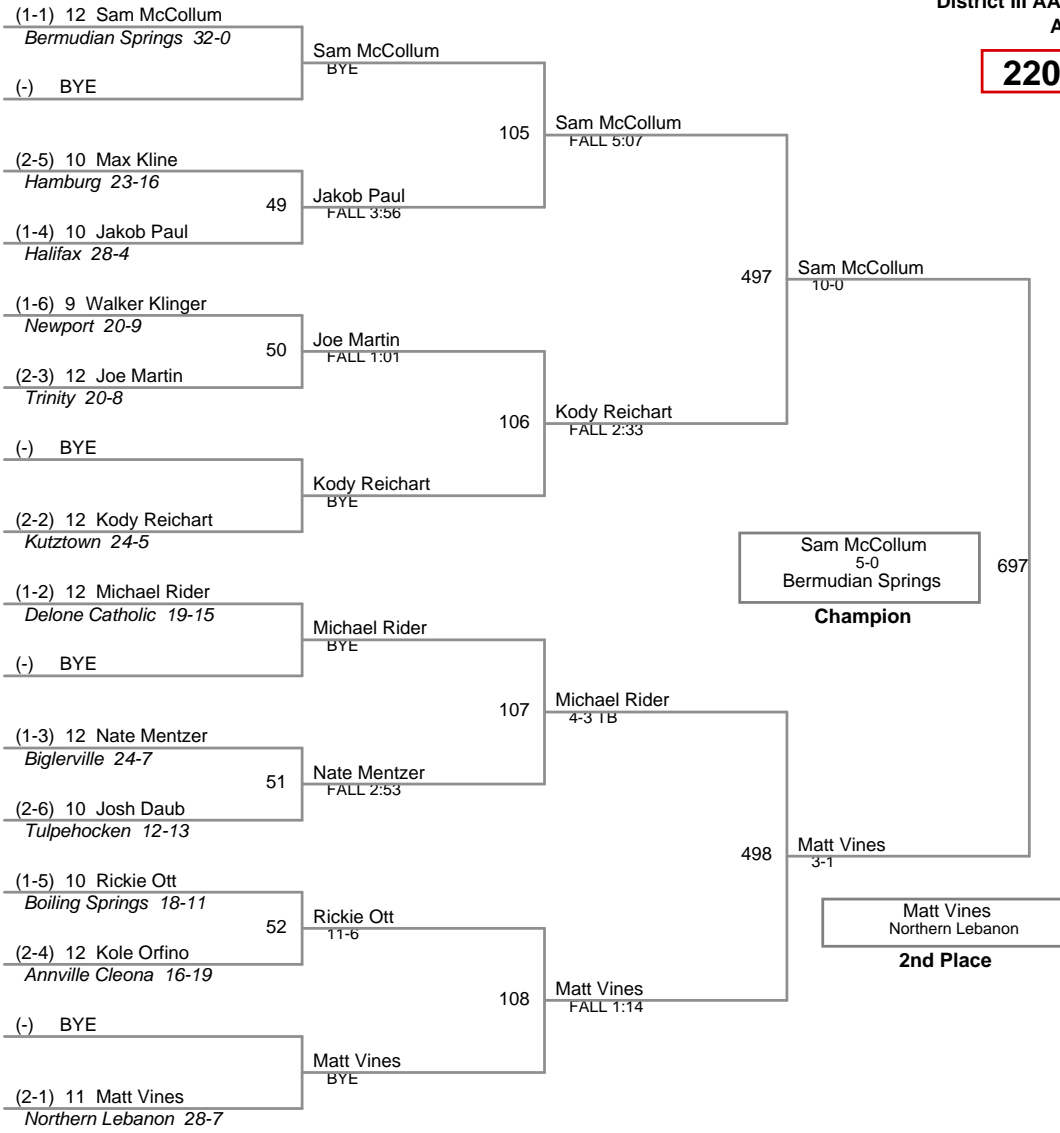

District III AA Championship
AA

220 Lbs