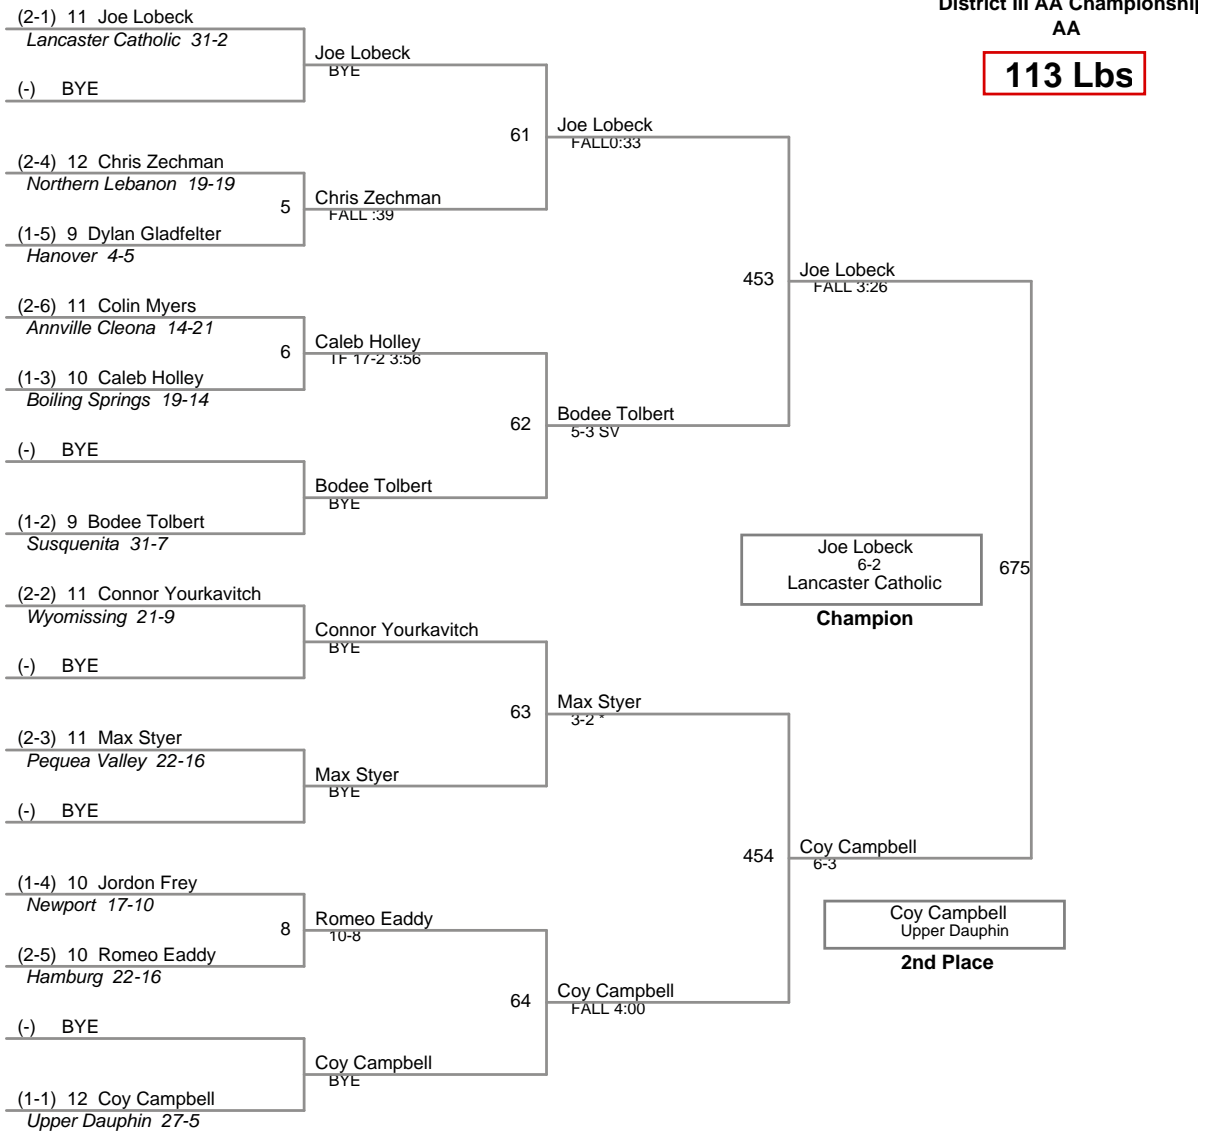

District III AA Championship  
AA

**106 Lbs**

District III AA Championship  
AA

**113 Lbs**

District III AA Championship  
AA

**120 Lbs**

District III AA Championship  
AA

**126 Lbs**