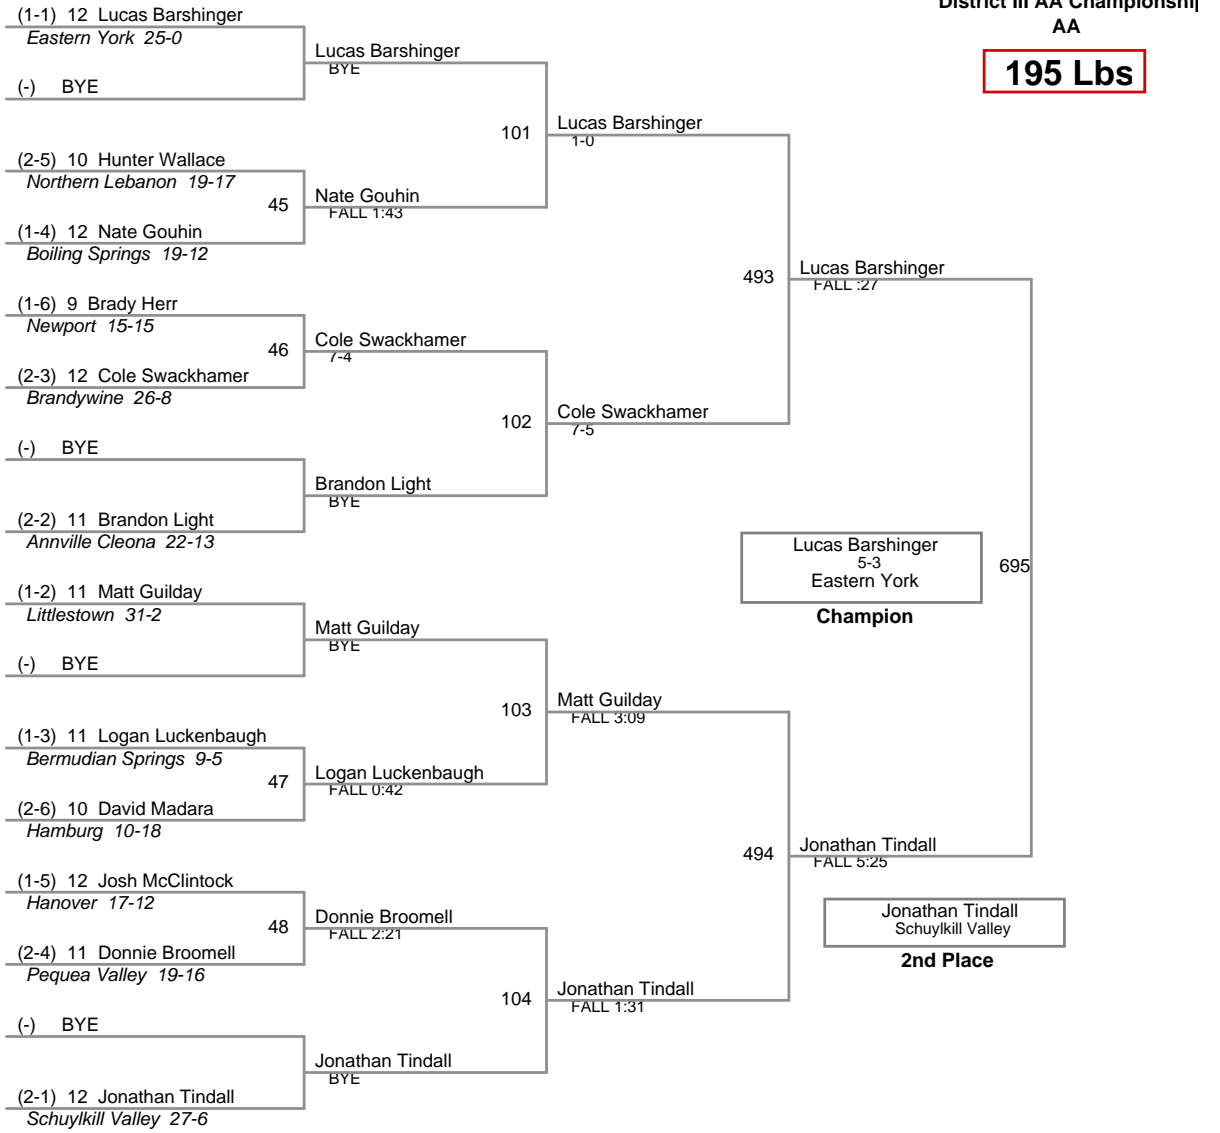

District III AA Championship
AA

160 Lbs

District III AA Championship
AA

170 Lbs

District III AA Championship
AA

182 Lbs

District III AA Championship
AA

195 Lbs