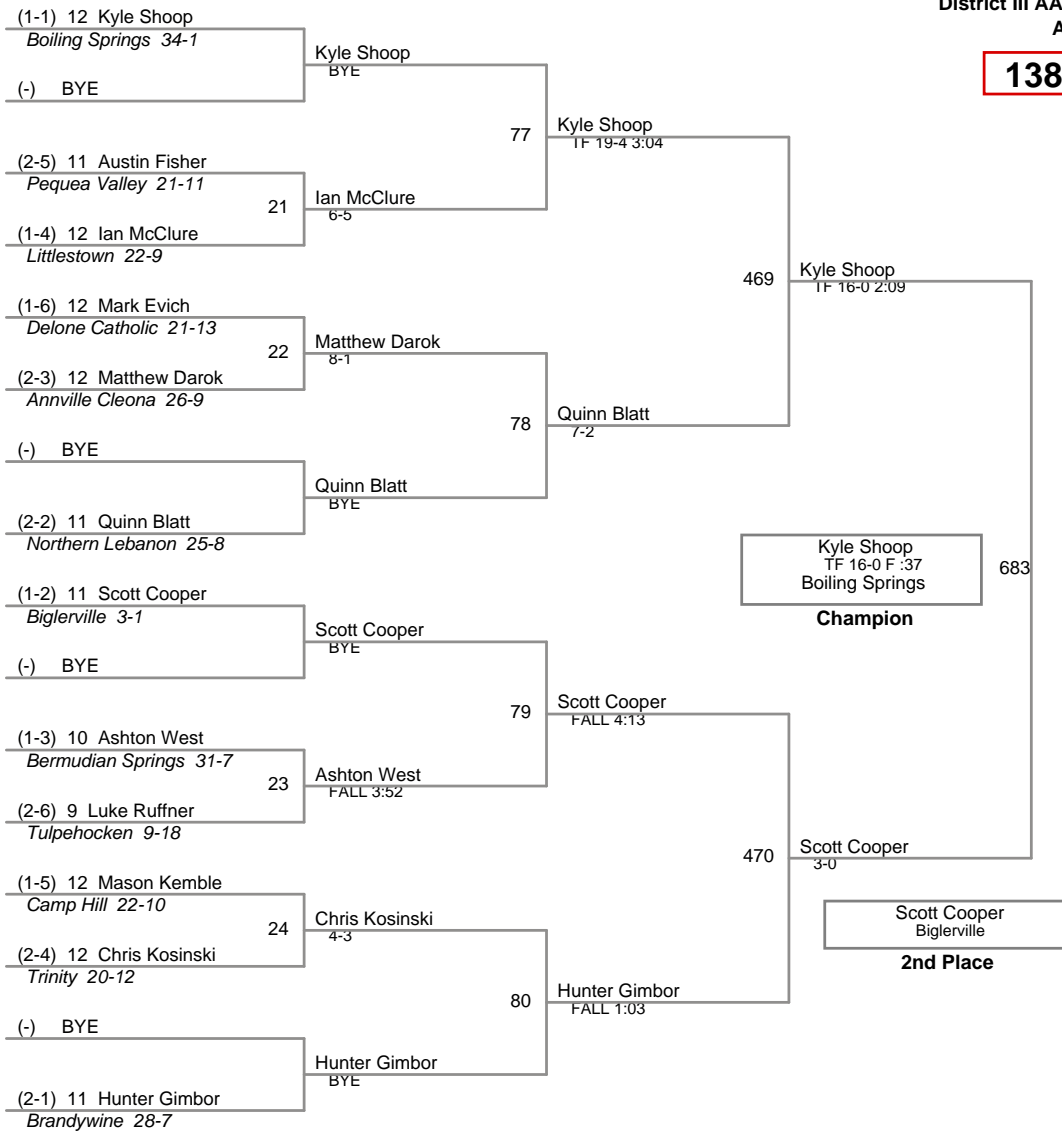

District III AA Championship
AA

138 Lbs