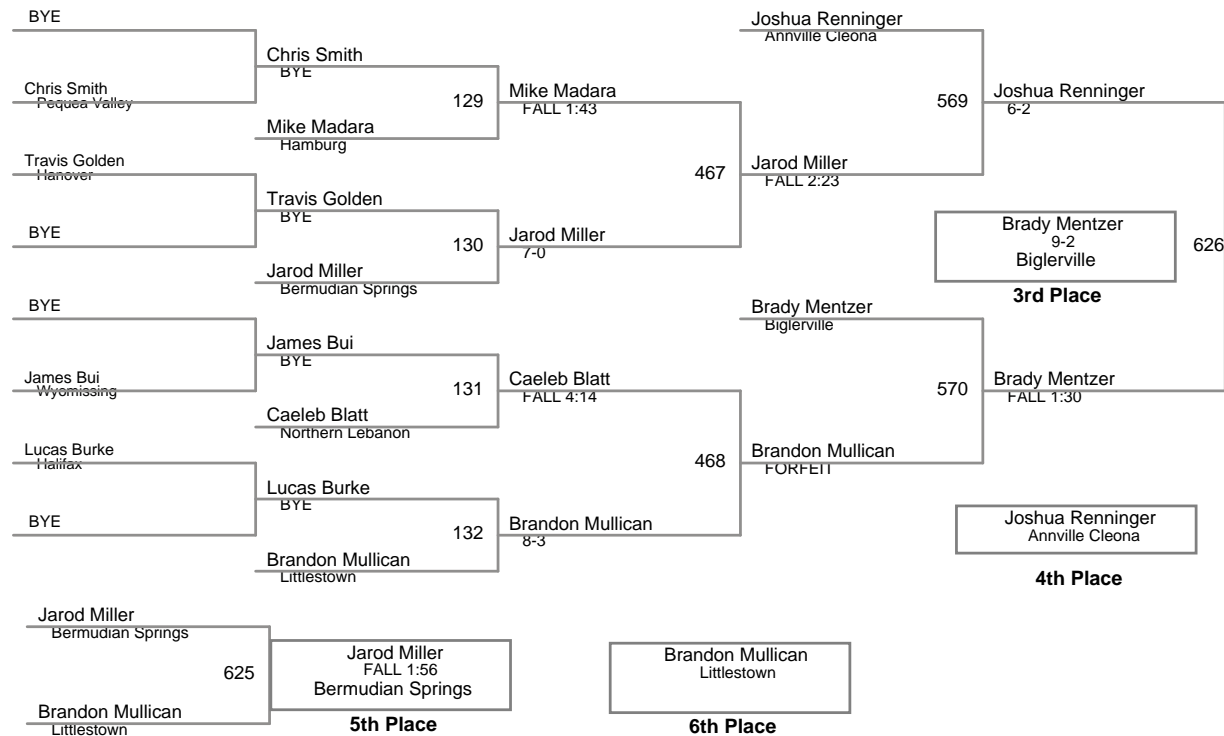

District III AA Championship
AA

132 Lbs