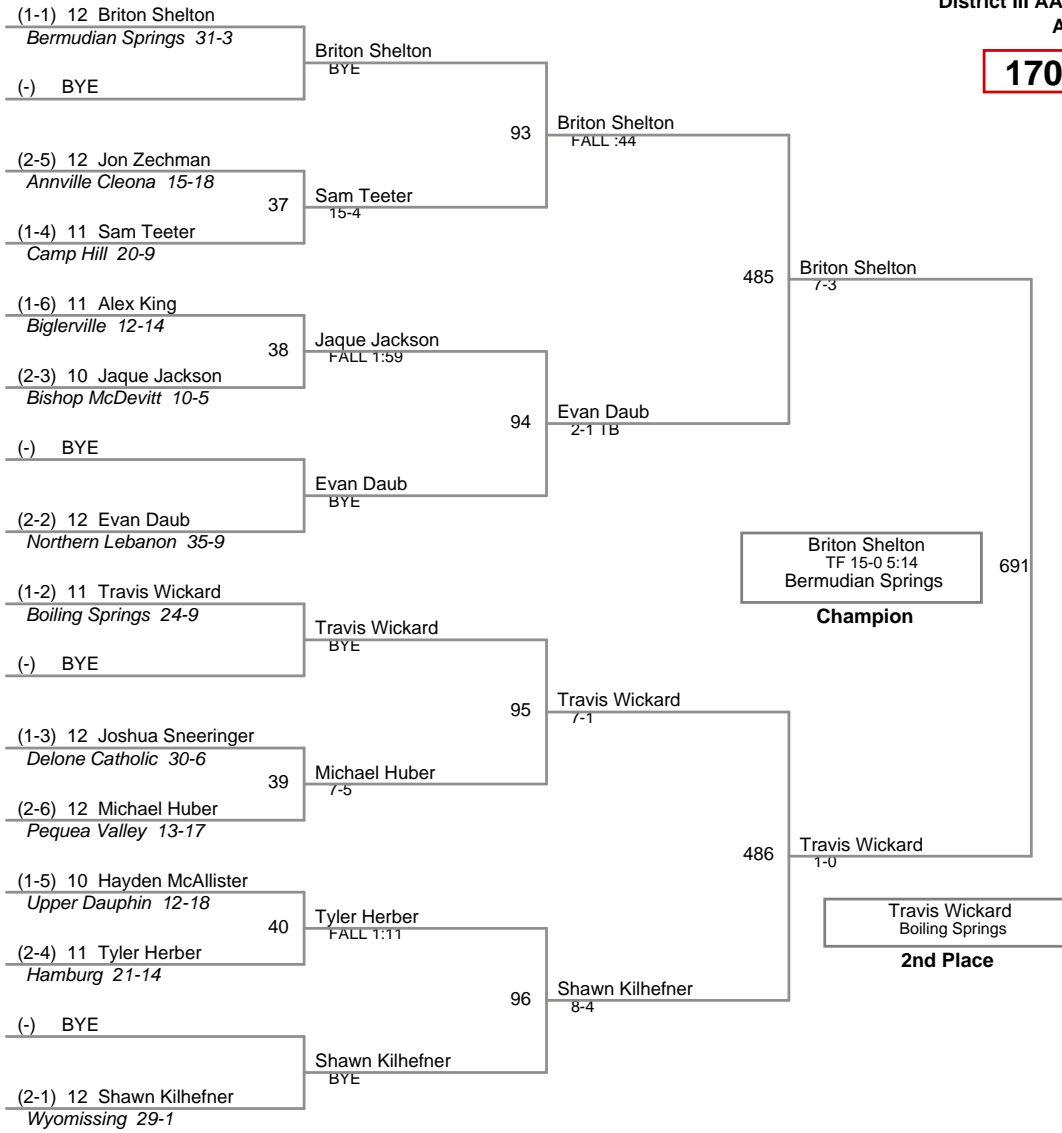

District III AA Championship
AA

170 Lbs