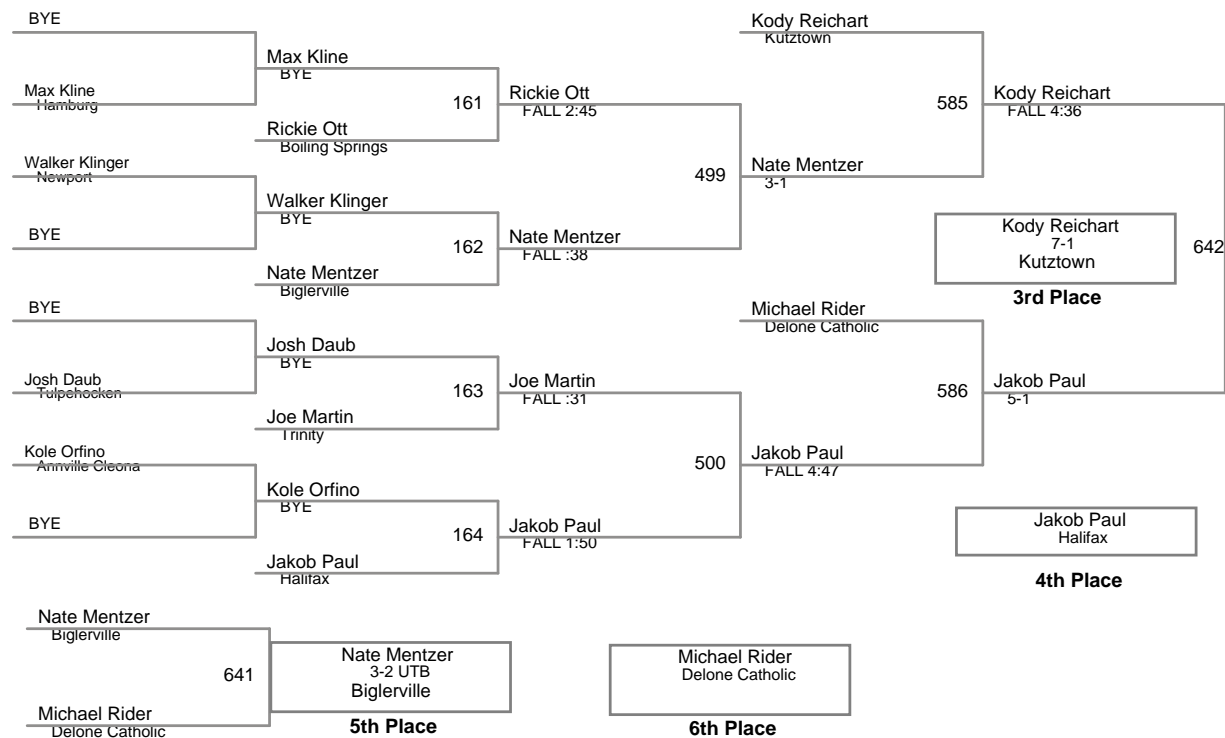

District III AA Championship
AA

220 Lbs