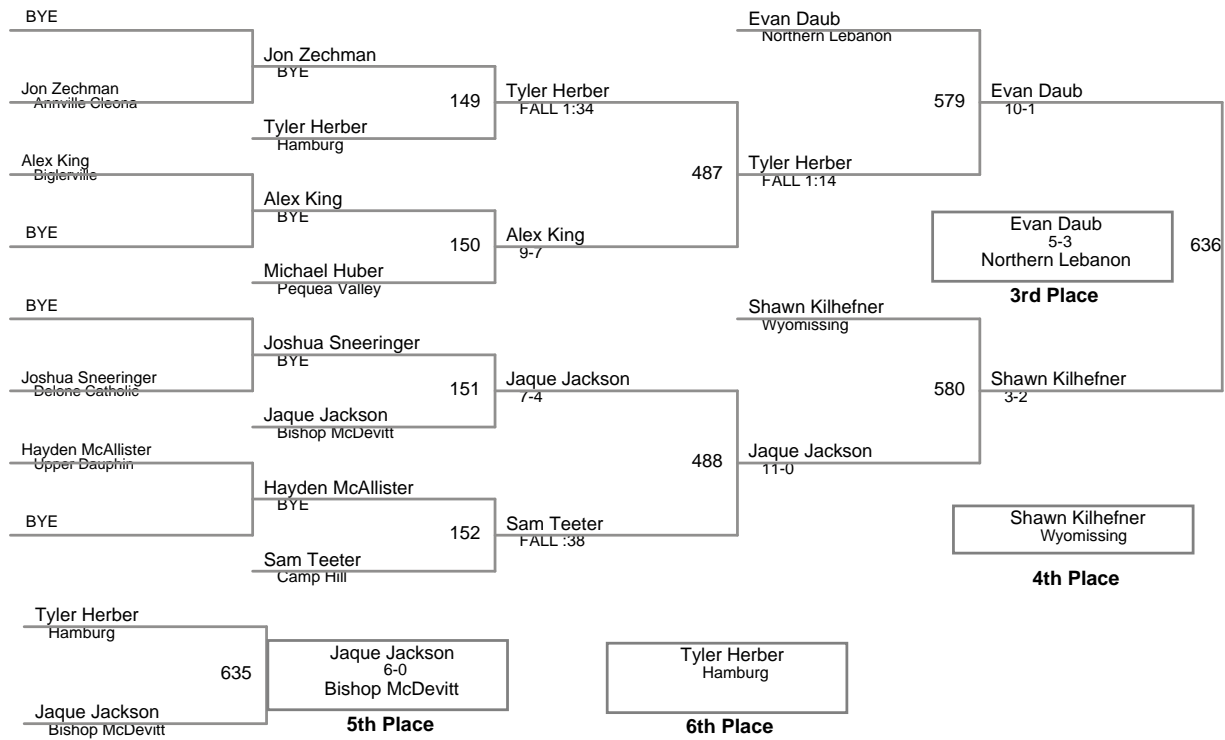

District III AA Championship
AA

170 Lbs