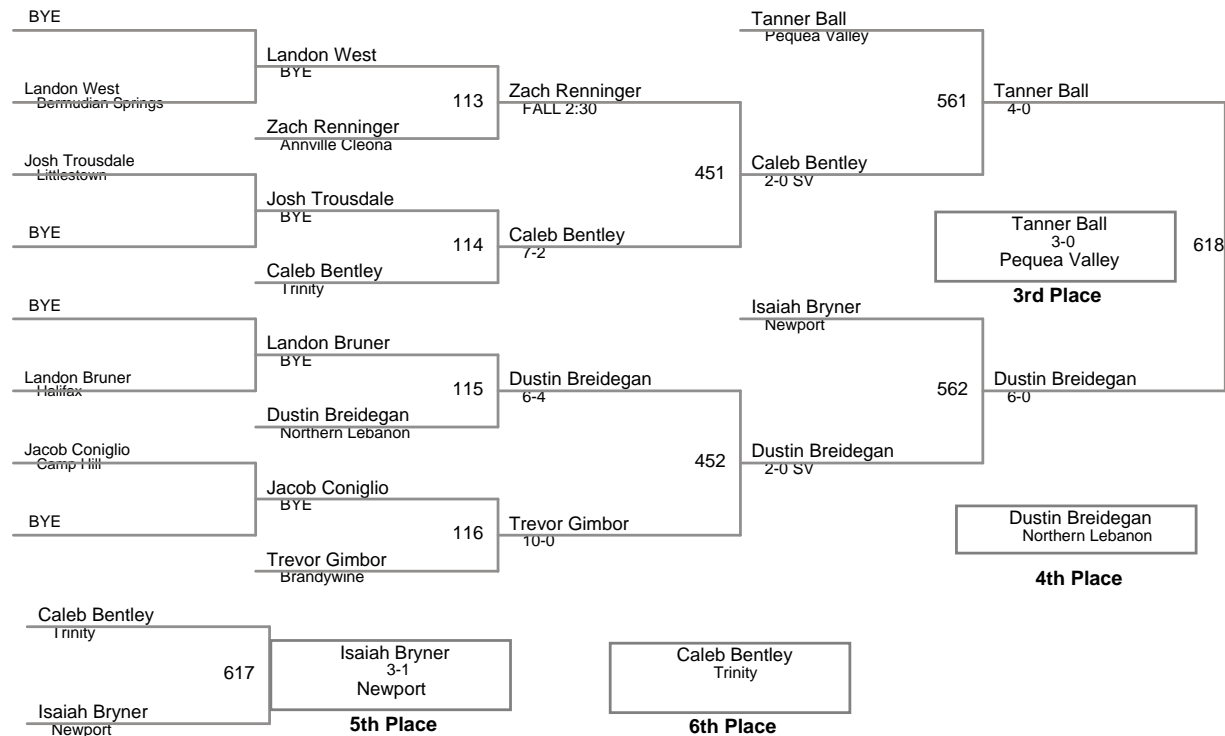

District III AA Championship
AA

106 Lbs

District III AA Championship
AA

113 Lbs

District III AA Championship
AA

120 Lbs

District III AA Championship
AA

126 Lbs