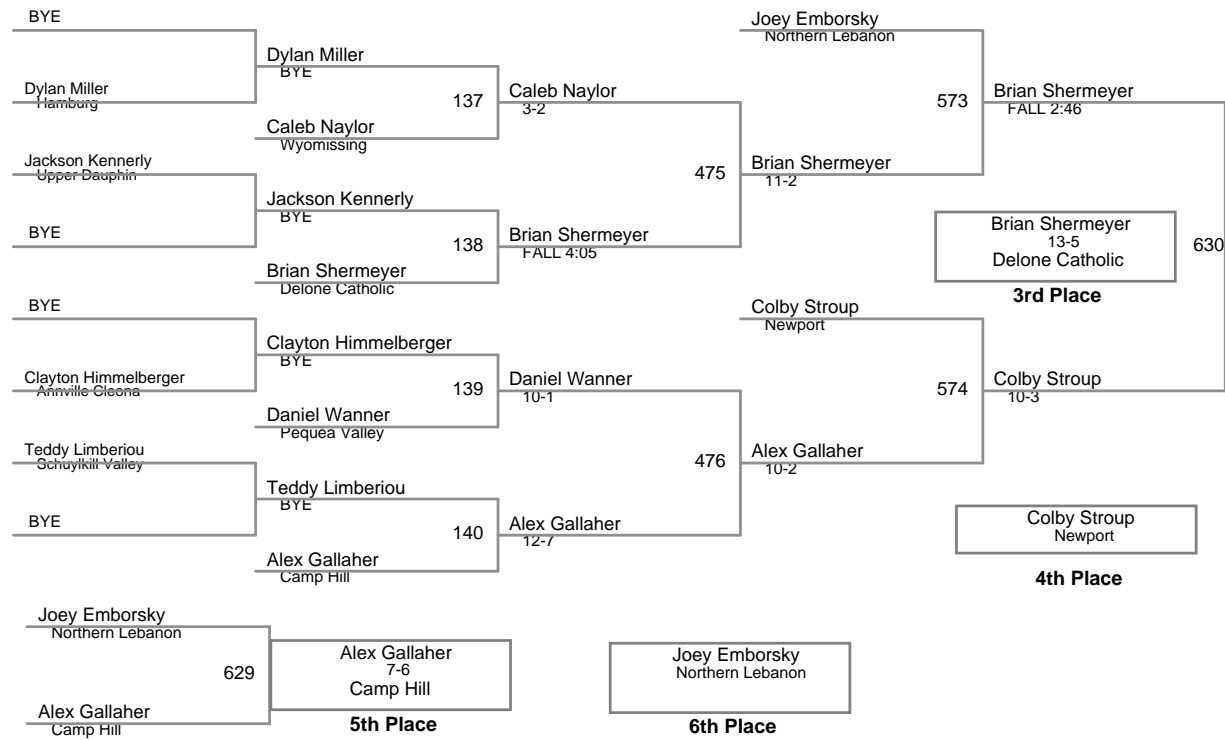

District III AA Championship
AA

132 Lbs

District III AA Championship
AA

138 Lbs

District III AA Championship
AA

145 Lbs

District III AA Championship
AA

152 Lbs