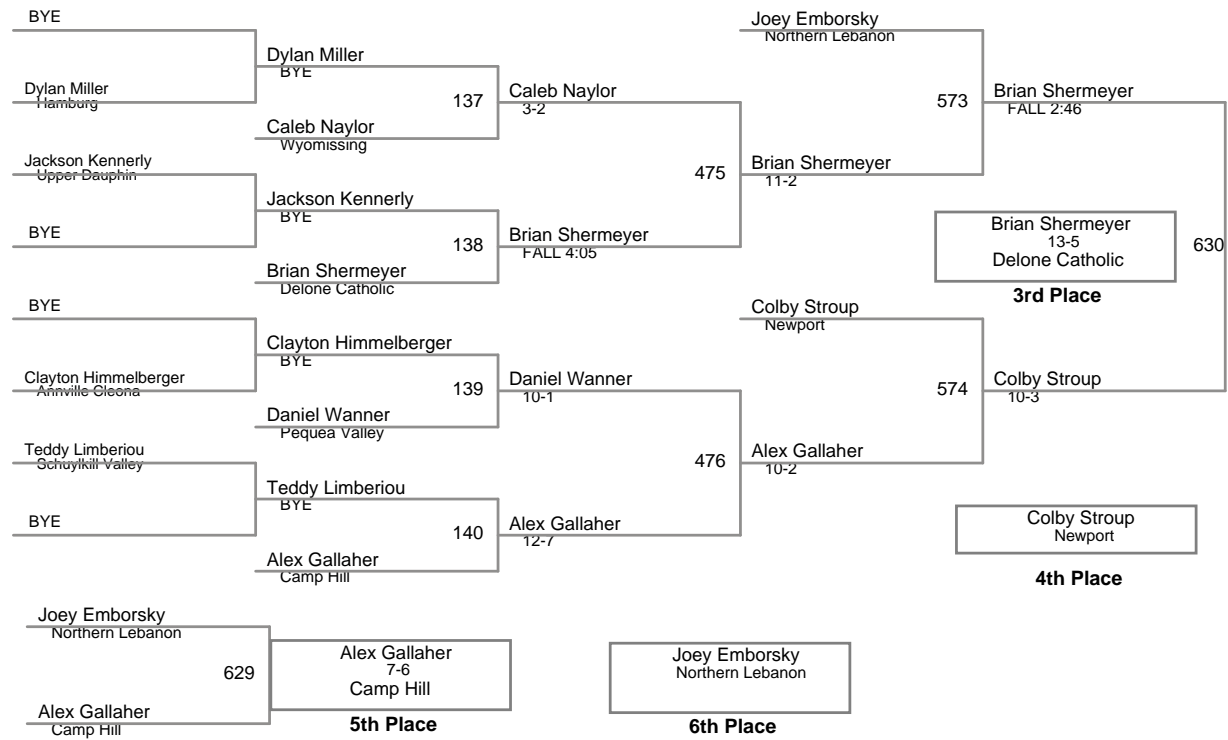

District III AA Championship  
AA

**132 Lbs**

District III AA Championship  
AA

**138 Lbs**

District III AA Championship  
AA

**145 Lbs**

District III AA Championship  
AA

**152 Lbs**