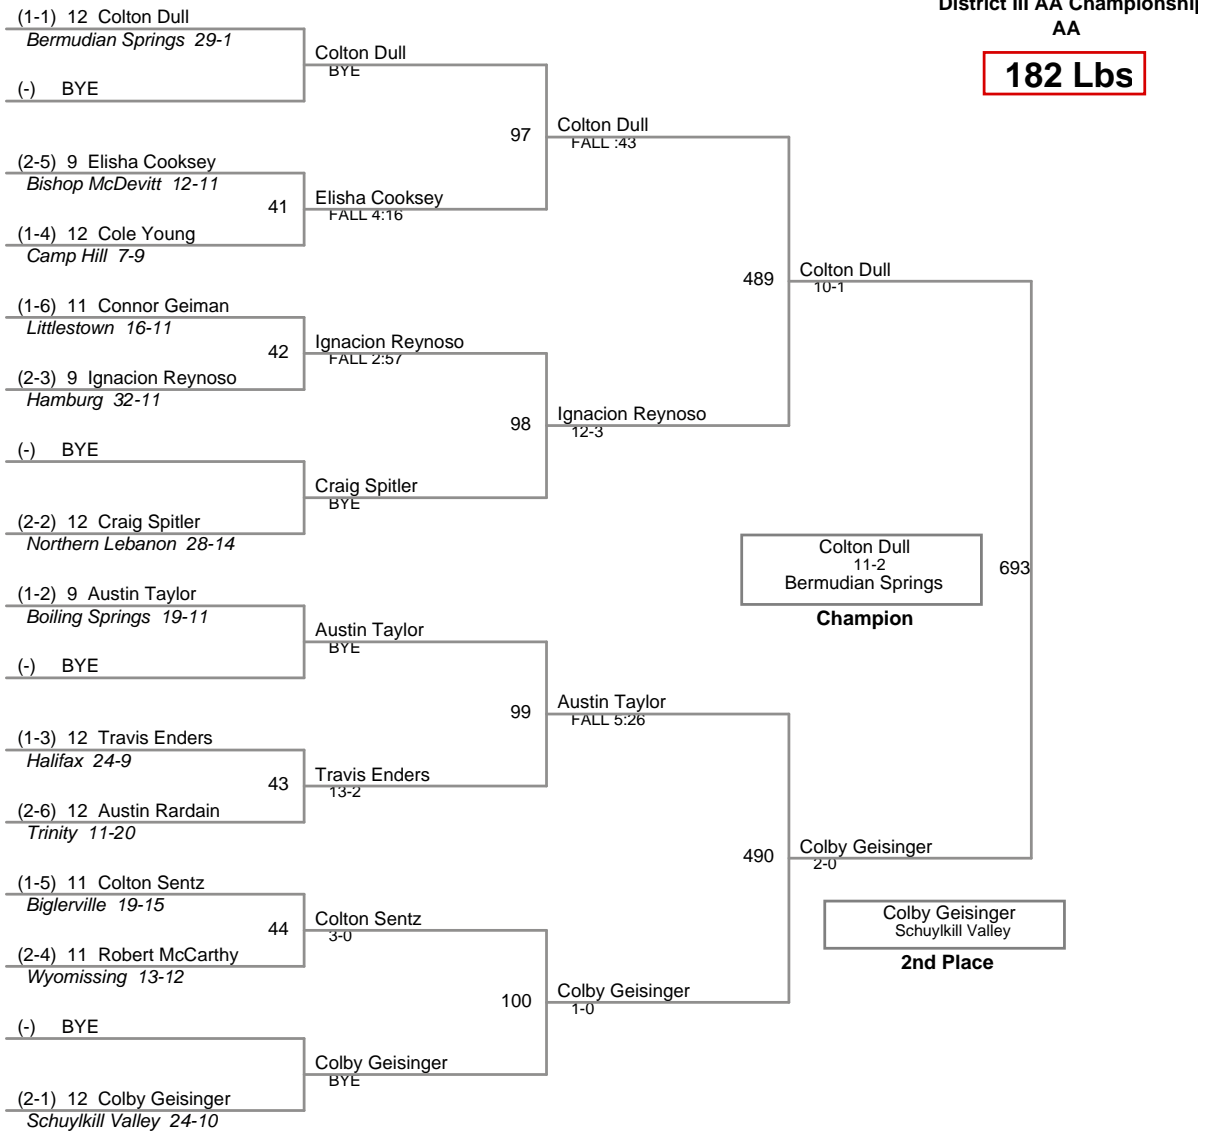

District III AA Championship  
AA

**160 Lbs**

District III AA Championship  
AA

**170 Lbs**

District III AA Championship  
AA

**182 Lbs**

District III AA Championship  
AA

**195 Lbs**