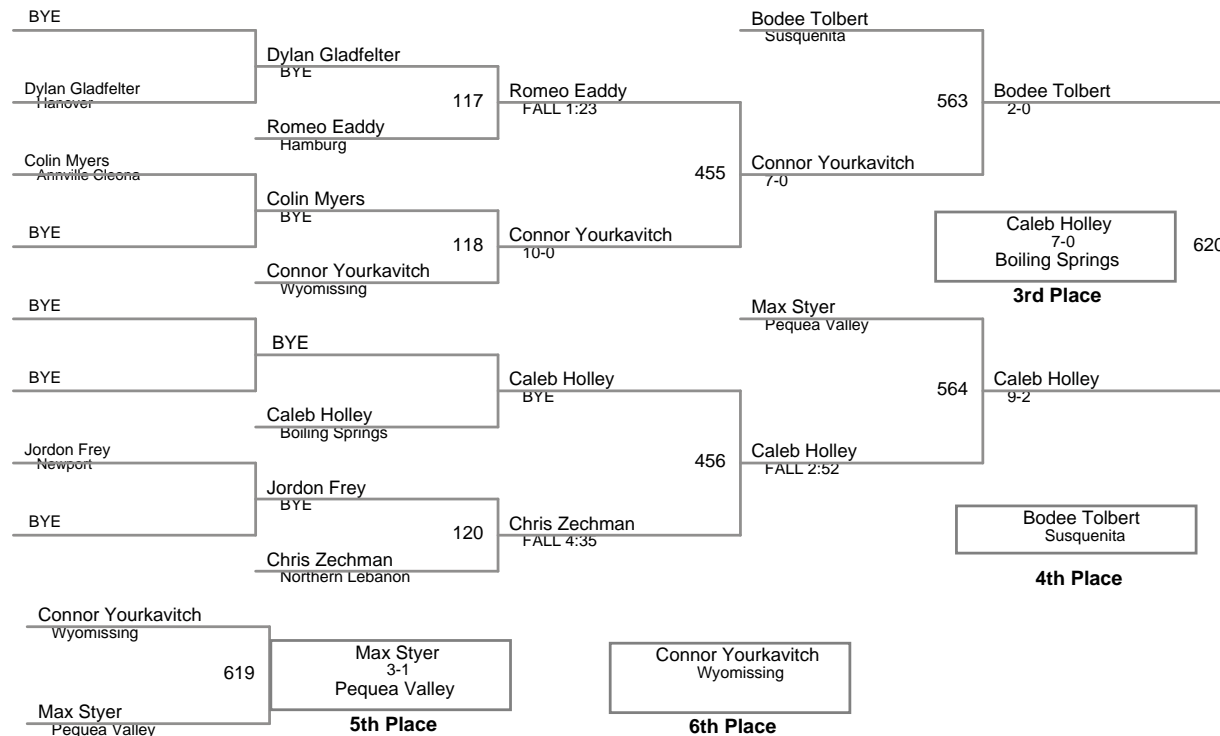

District III AA Championship  
AA

**106 Lbs**

District III AA Championship  
AA

**113 Lbs**

District III AA Championship  
AA

**120 Lbs**

District III AA Championship  
AA

**126 Lbs**