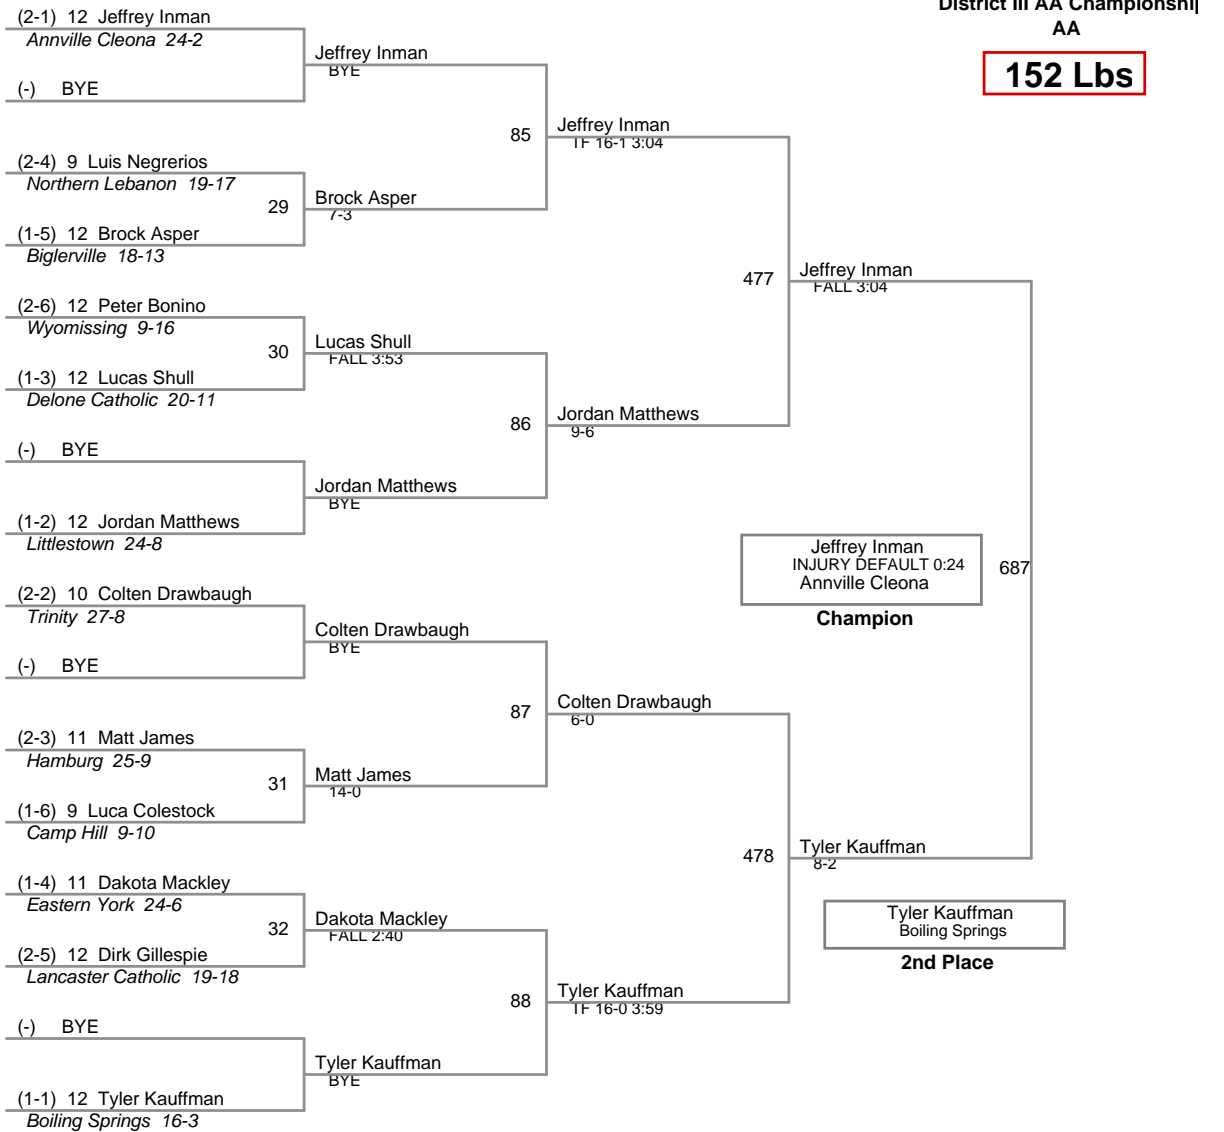

District III AA Championship  
AA

**132 Lbs**

District III AA Championship  
AA

**138 Lbs**

District III AA Championship  
AA

**145 Lbs**

District III AA Championship  
AA

**152 Lbs**