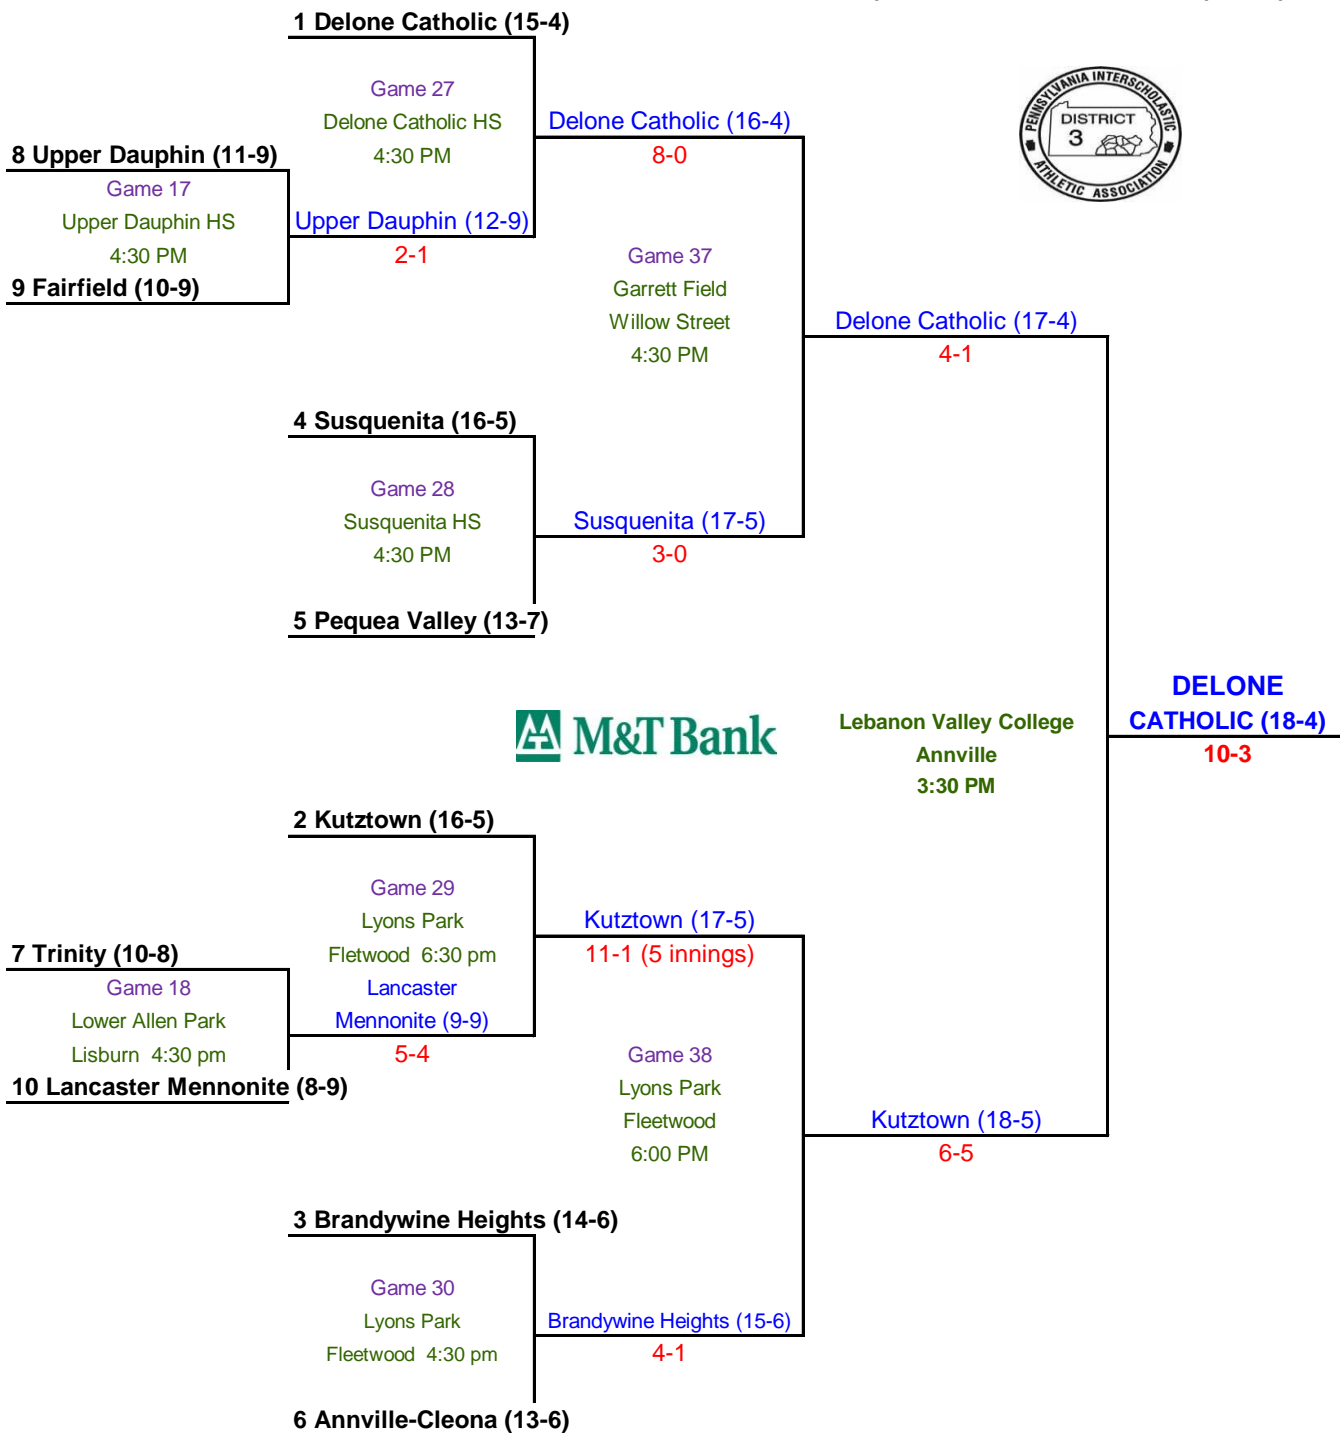

# 2014-2015 DISTRICT 3 M&T BANK SOFTBALL CHAMPIONSHIP CLASS AA

**First round**  
Tues., May 19

**Quarterfinals**  
Thurs., May 21

**Semifinals**  
Tues., May 26

**Finals / Third place**  
Thurs., May 28

Top 2 teams advance to PIAA Championships