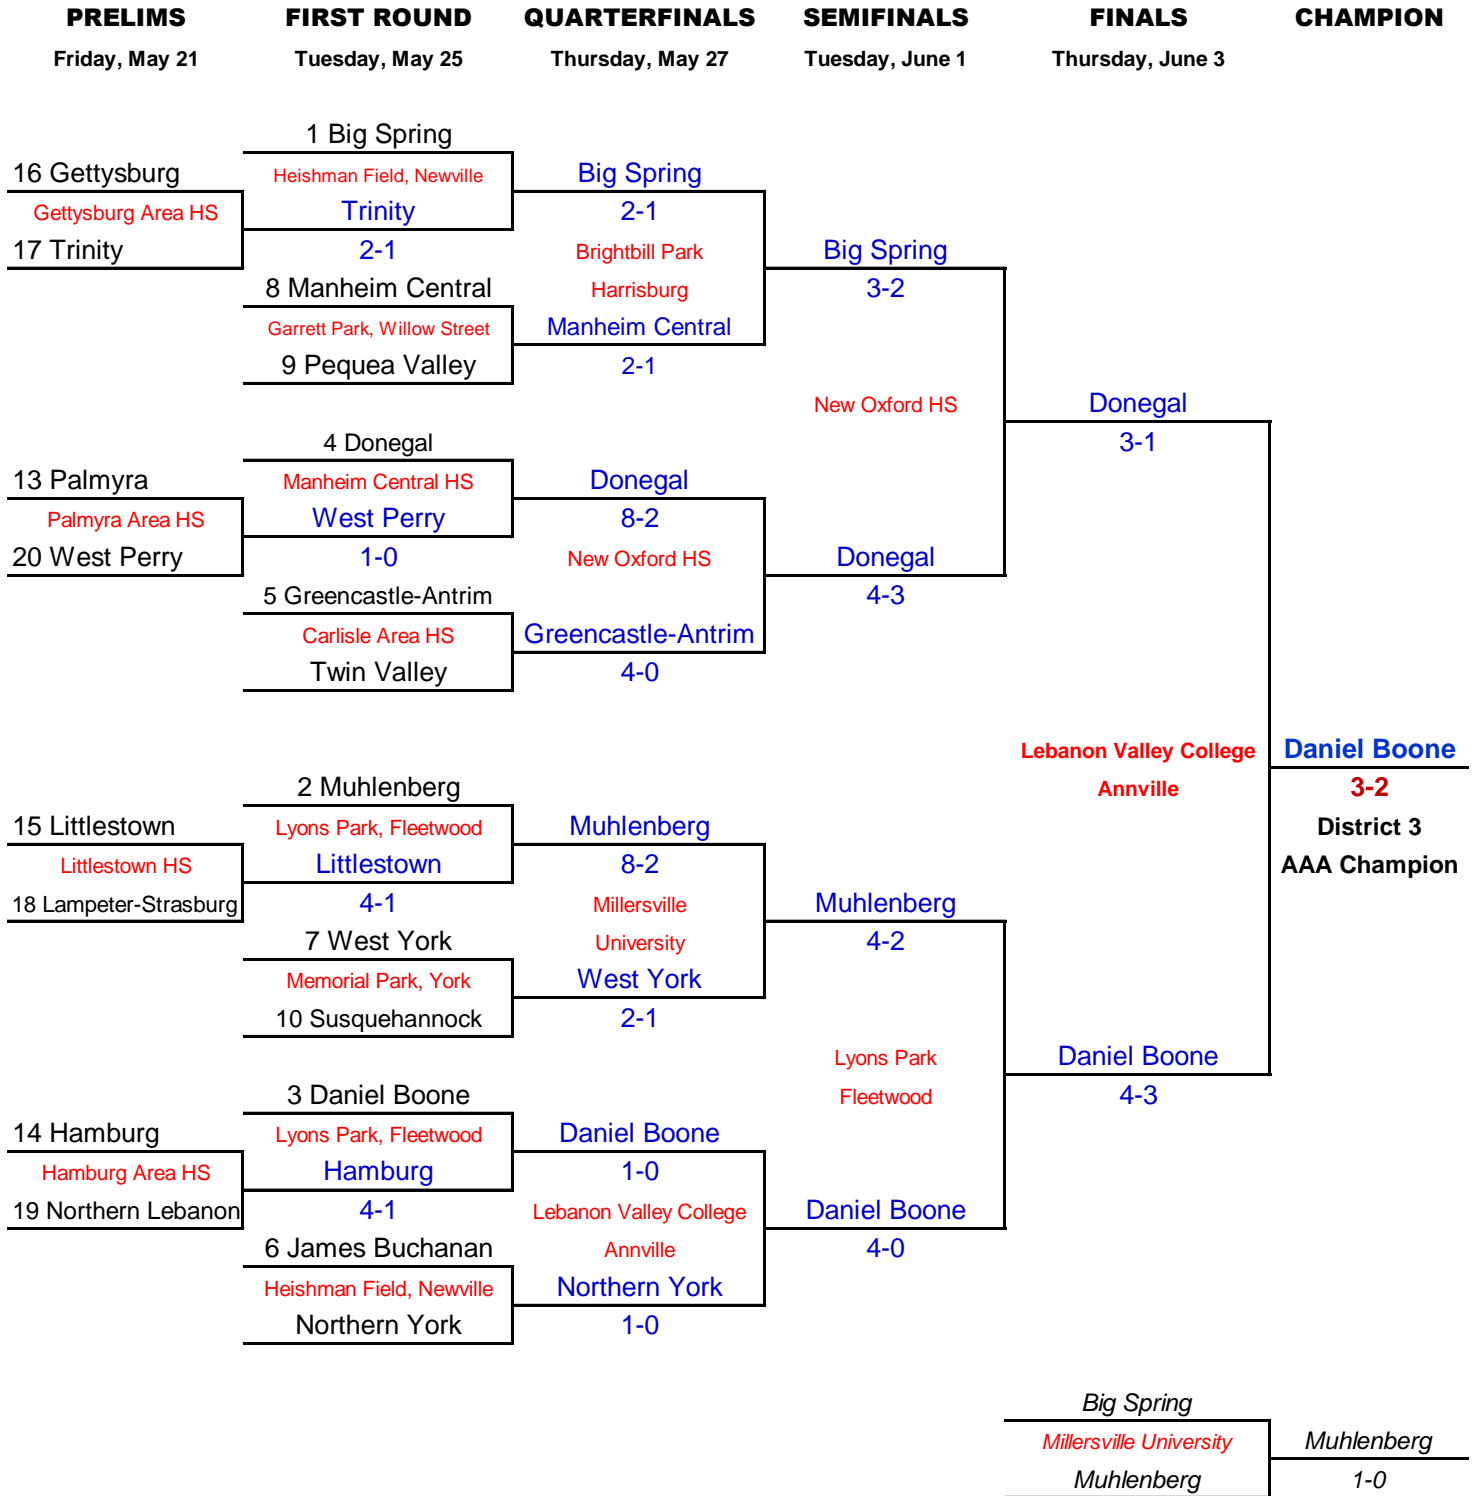

2009-2010 DISTRICT 3 CLASS AAAA SOFTBALL CHAMPIONSHIP

PRELIMS Friday, May 21	FIRST ROUND Tuesday, May 25	QUARTERFINALS Thursday, May 27	SEMIFINALS Tuesday, June 1	FINALS Thursday, June 3	CHAMPION
	1 Warwick				
16 Cumberland Valley Cumberland Valley HS	Lebanon Valley College Central York	Warwick 2-0	Warwick		
17 Central York	3-2	Community Park Elizabethtown	2-1		
	8 Spring Grove Memorial Park, York	Spring Grove 2-1			
	9 Conestoga Valley		Millersville University	Elizabethtown 4-3	
	4 Chambersburg New Oxford HS	Chambersburg 8-0			
13 Cedar Crest Cedar Crest HS, Lebanon	Cedar Crest 5-4	Carlisle Area HS	Elizabethtown 5-0		
20 Muhlenberg	5 Elizabethtown Millersville University	Elizabethtown 3-2			
	12 Hempfield				
	2 Central Dauphin Brightbill Park, Harrisburg	Central Dauphin 11-4		Millersville University	Elizabethtown 4-2
15 CD East CD East HS, Harrisburg	CD East 12-2	Creekview Park Mechanicsburg	Central Dauphin 6-1		District 3 AAAA Champion
18 Wilson	7 New Oxford Creekview Park, Mechanicsburg	New Oxford 5-0			
	10 Waynesboro		Millersville University	Governor Mifflin 2-0	
	3 Governor Mifflin Muhlenberg HS, Laureldale	Governor Mifflin 3-2			
14 South Western South Western HS, Hanover	Exeter Twp. 3-2	Garrett Park Willow Street	Governor Mifflin 6-0		
19 Exeter Twp.	6 Solanco Millersville University	Lower Dauphin 5-1			
	11 Lower Dauphin			Warwick Lyons Park, Fleetwood	Warwick 1-0
				Central Dauphin	

2009-2010 DISTRICT 3 CLASS AAA SOFTBALL CHAMPIONSHIP

2009-2010 DISTRICT 3 CLASS AA SOFTBALL CHAMPIONSHIP

FIRST ROUND

Tuesday, May 25

QUARTERFINALS

Thursday, May 27

SEMIFINALS

Tuesday, June 1

FINALS

Thursday, June 3

CHAMPION

2009-2010 DISTRICT 3 CLASS A SOFTBALL CHAMPIONSHIP

FIRST ROUND

QUARTERFINALS

SEMIFINALS

FINALS