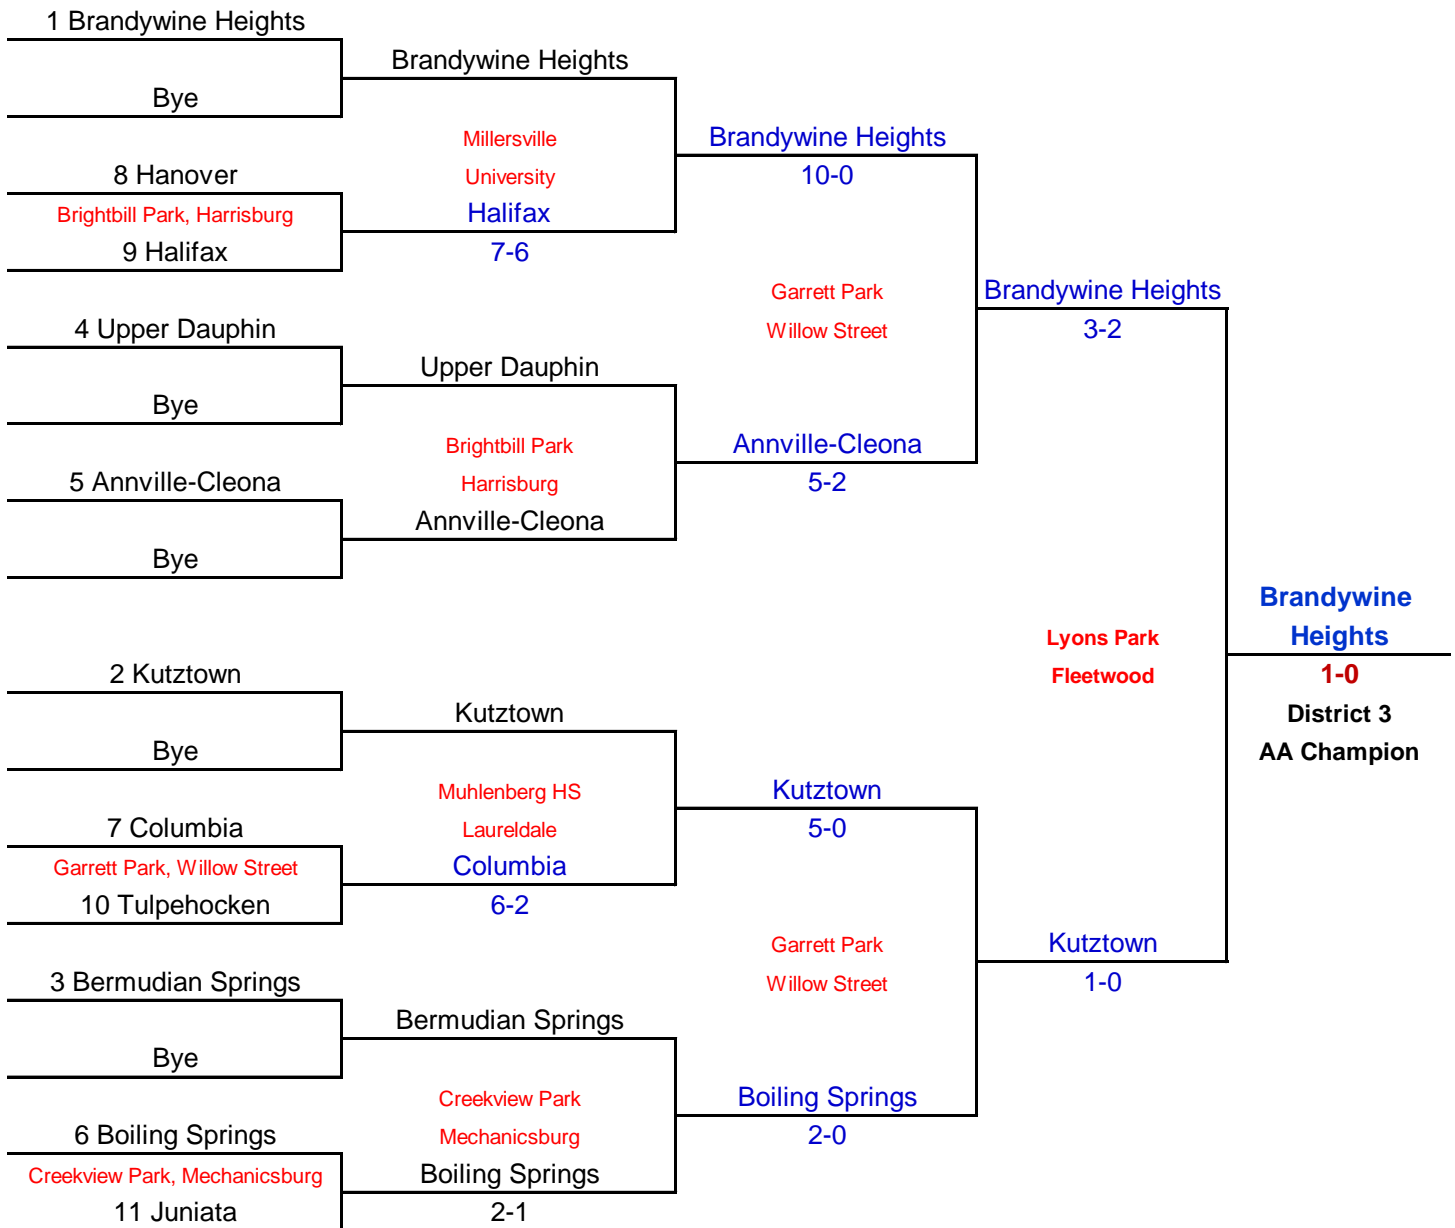

2009-2010 DISTRICT 3 CLASS AA SOFTBALL CHAMPIONSHIP

FIRST ROUND

Tuesday, May 25

QUARTERFINALS

Thursday, May 27

SEMIFINALS

Tuesday, June 1

FINALS

Thursday, June 3

CHAMPION