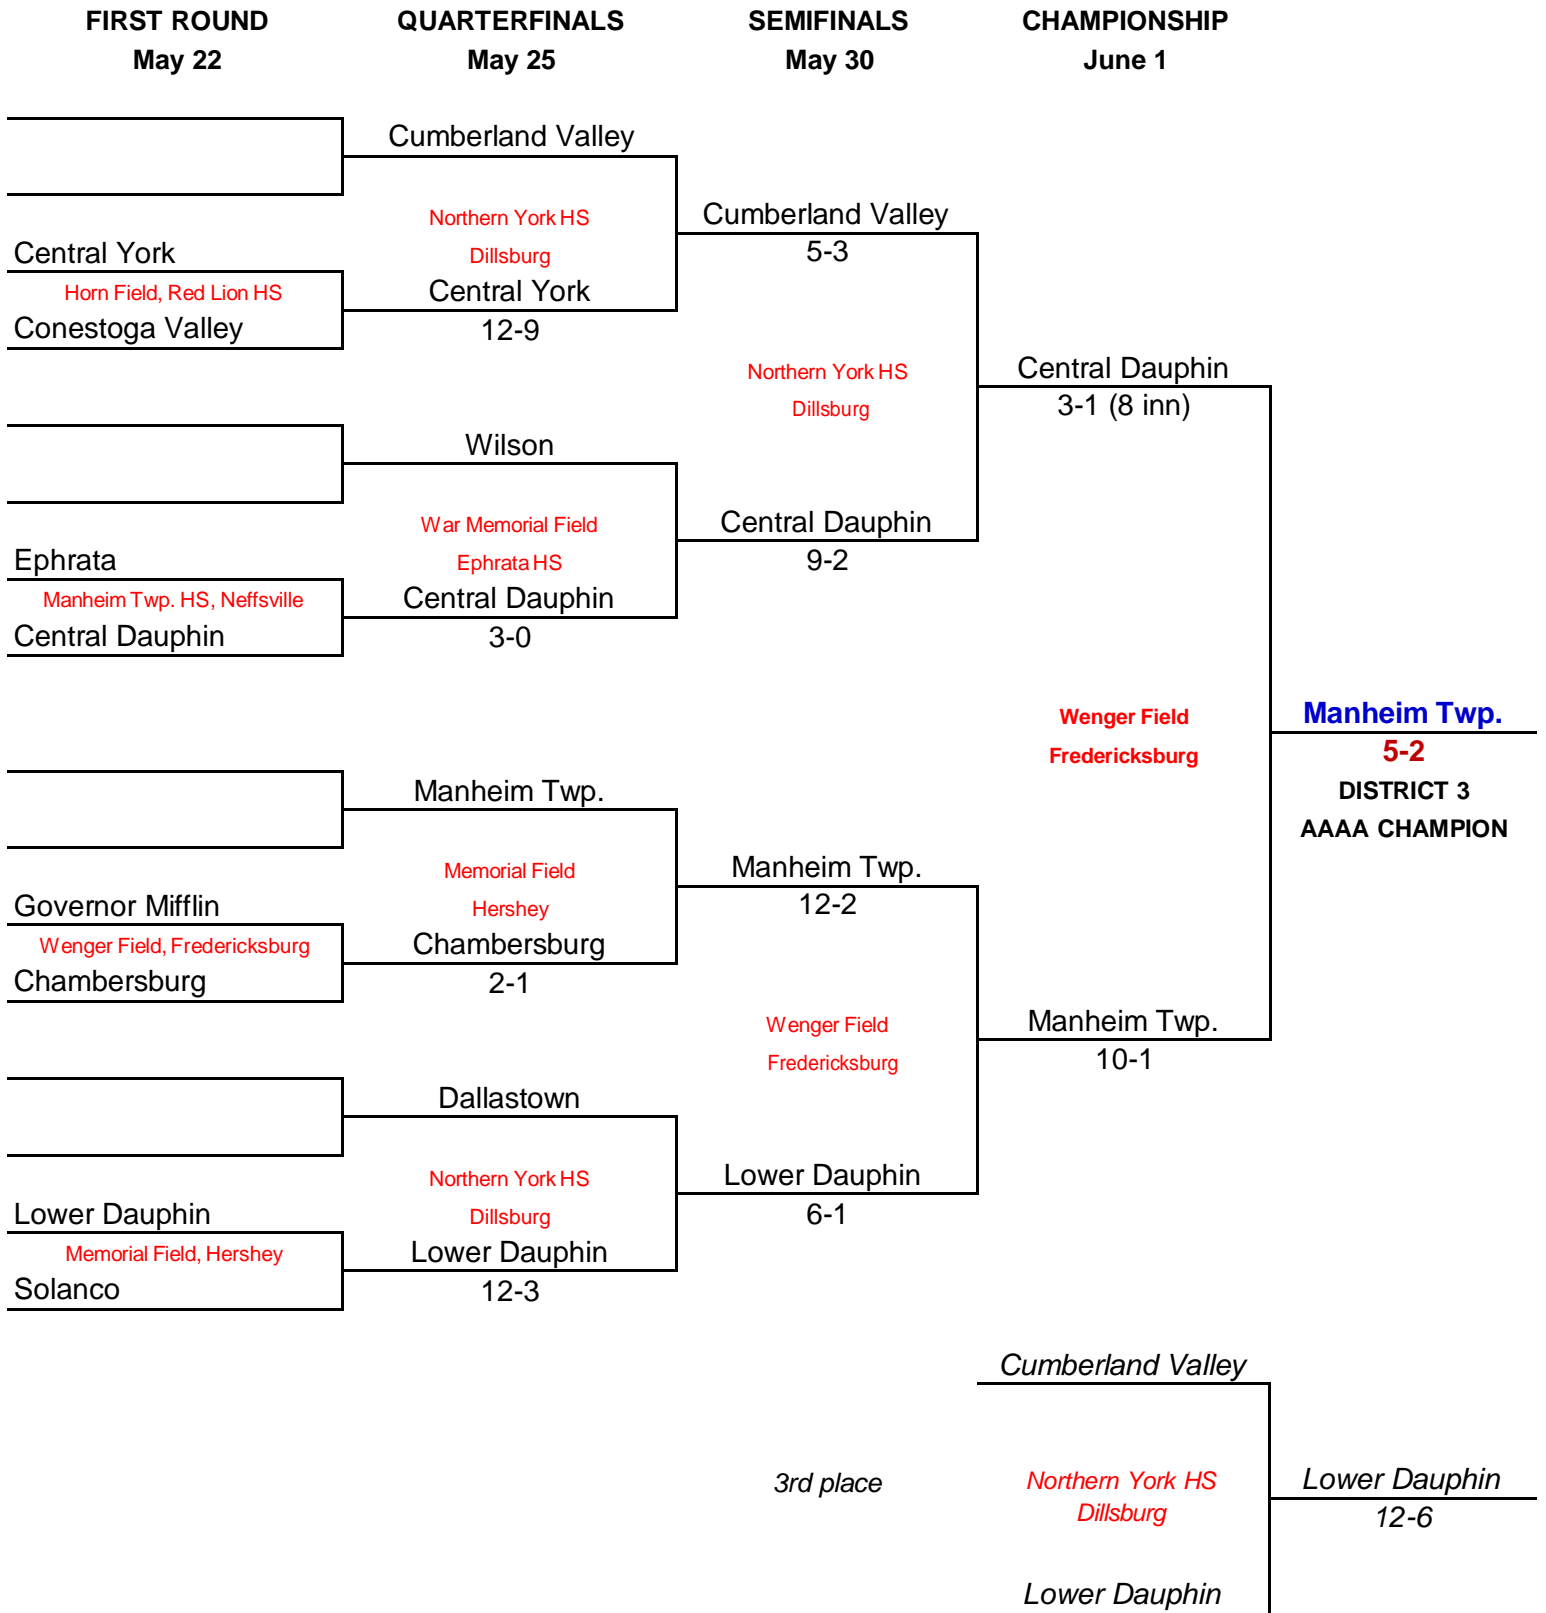

2005-2006 DISTRICT 3 CLASS AAAA BASEBALL BRACKET

2005-2006 DISTRICT 3 CLASS AAA BASEBALL BRACKET

2005-2006 DISTRICT 3 CLASS AA BASEBALL BRACKET

2005-2006 DISTRICT 3 CLASS A BASEBALL BRACKET