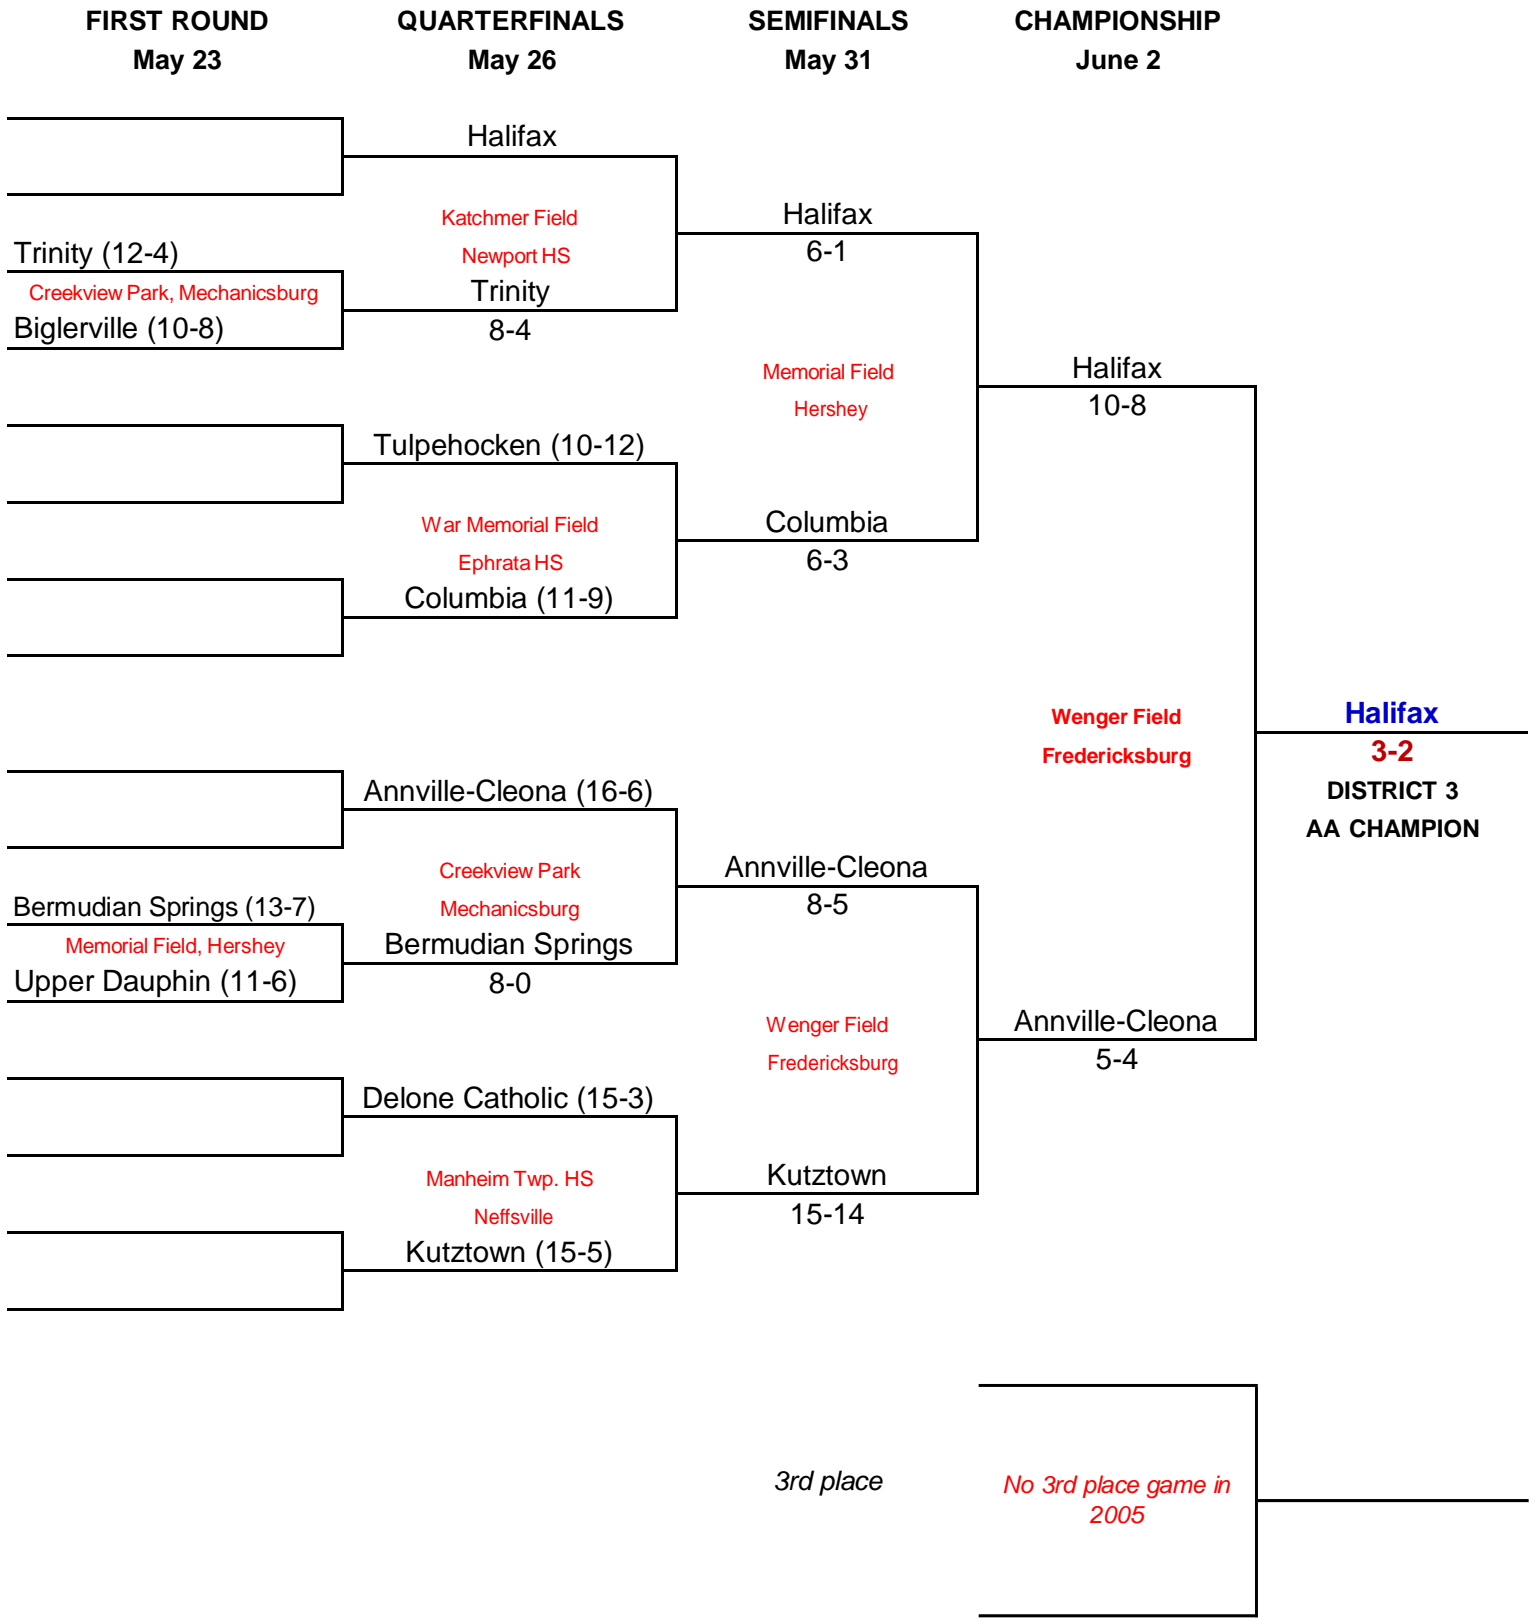

2004-2005 DISTRICT 3 CLASS AA BASEBALL BRACKET