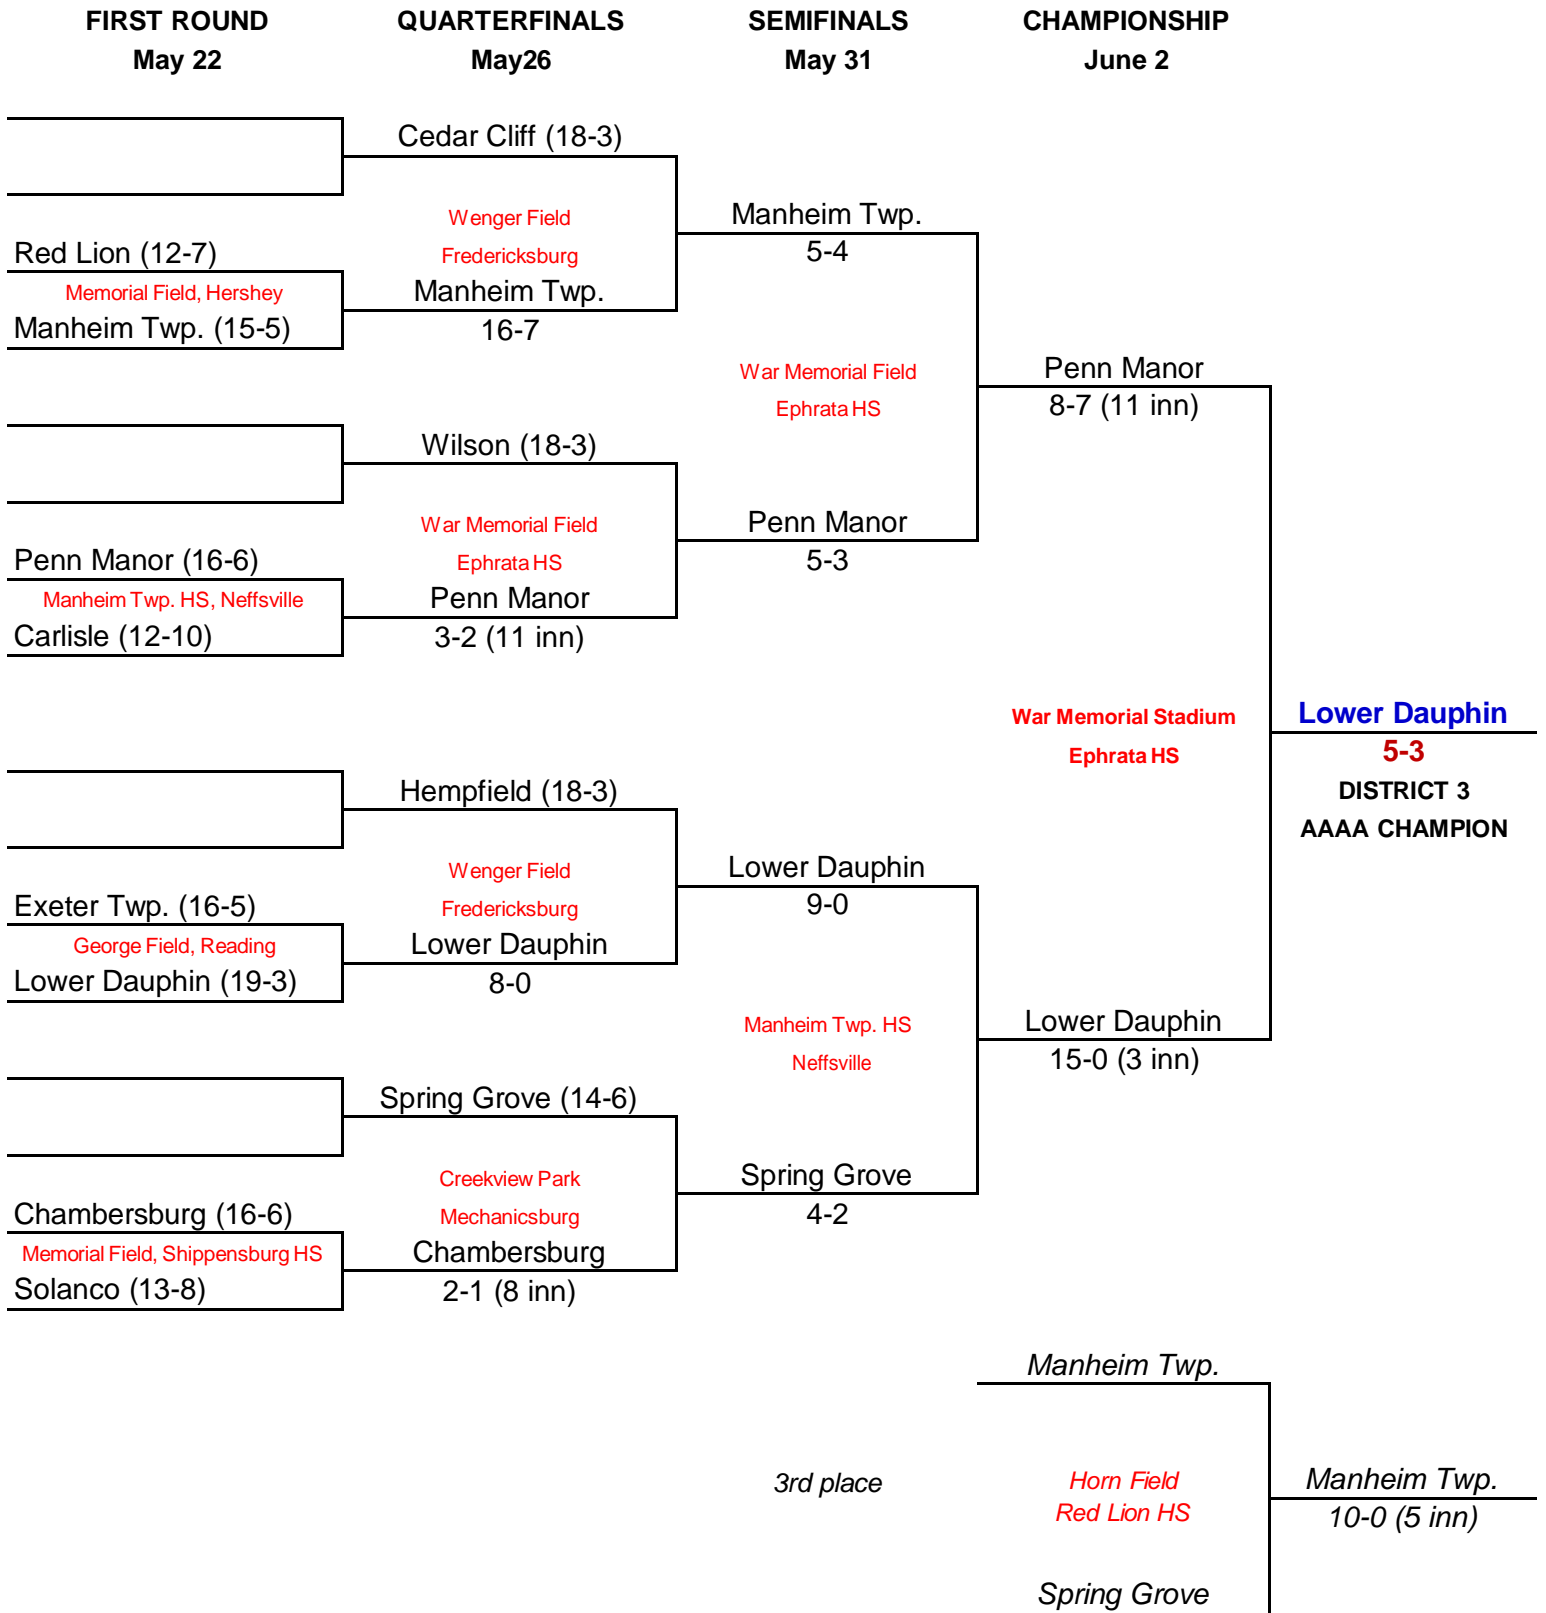

# 2004-2005 DISTRICT 3 CLASS AAAA BASEBALL BRACKET

# 2004-2005 DISTRICT 3 CLASS AAA BASEBALL BRACKET