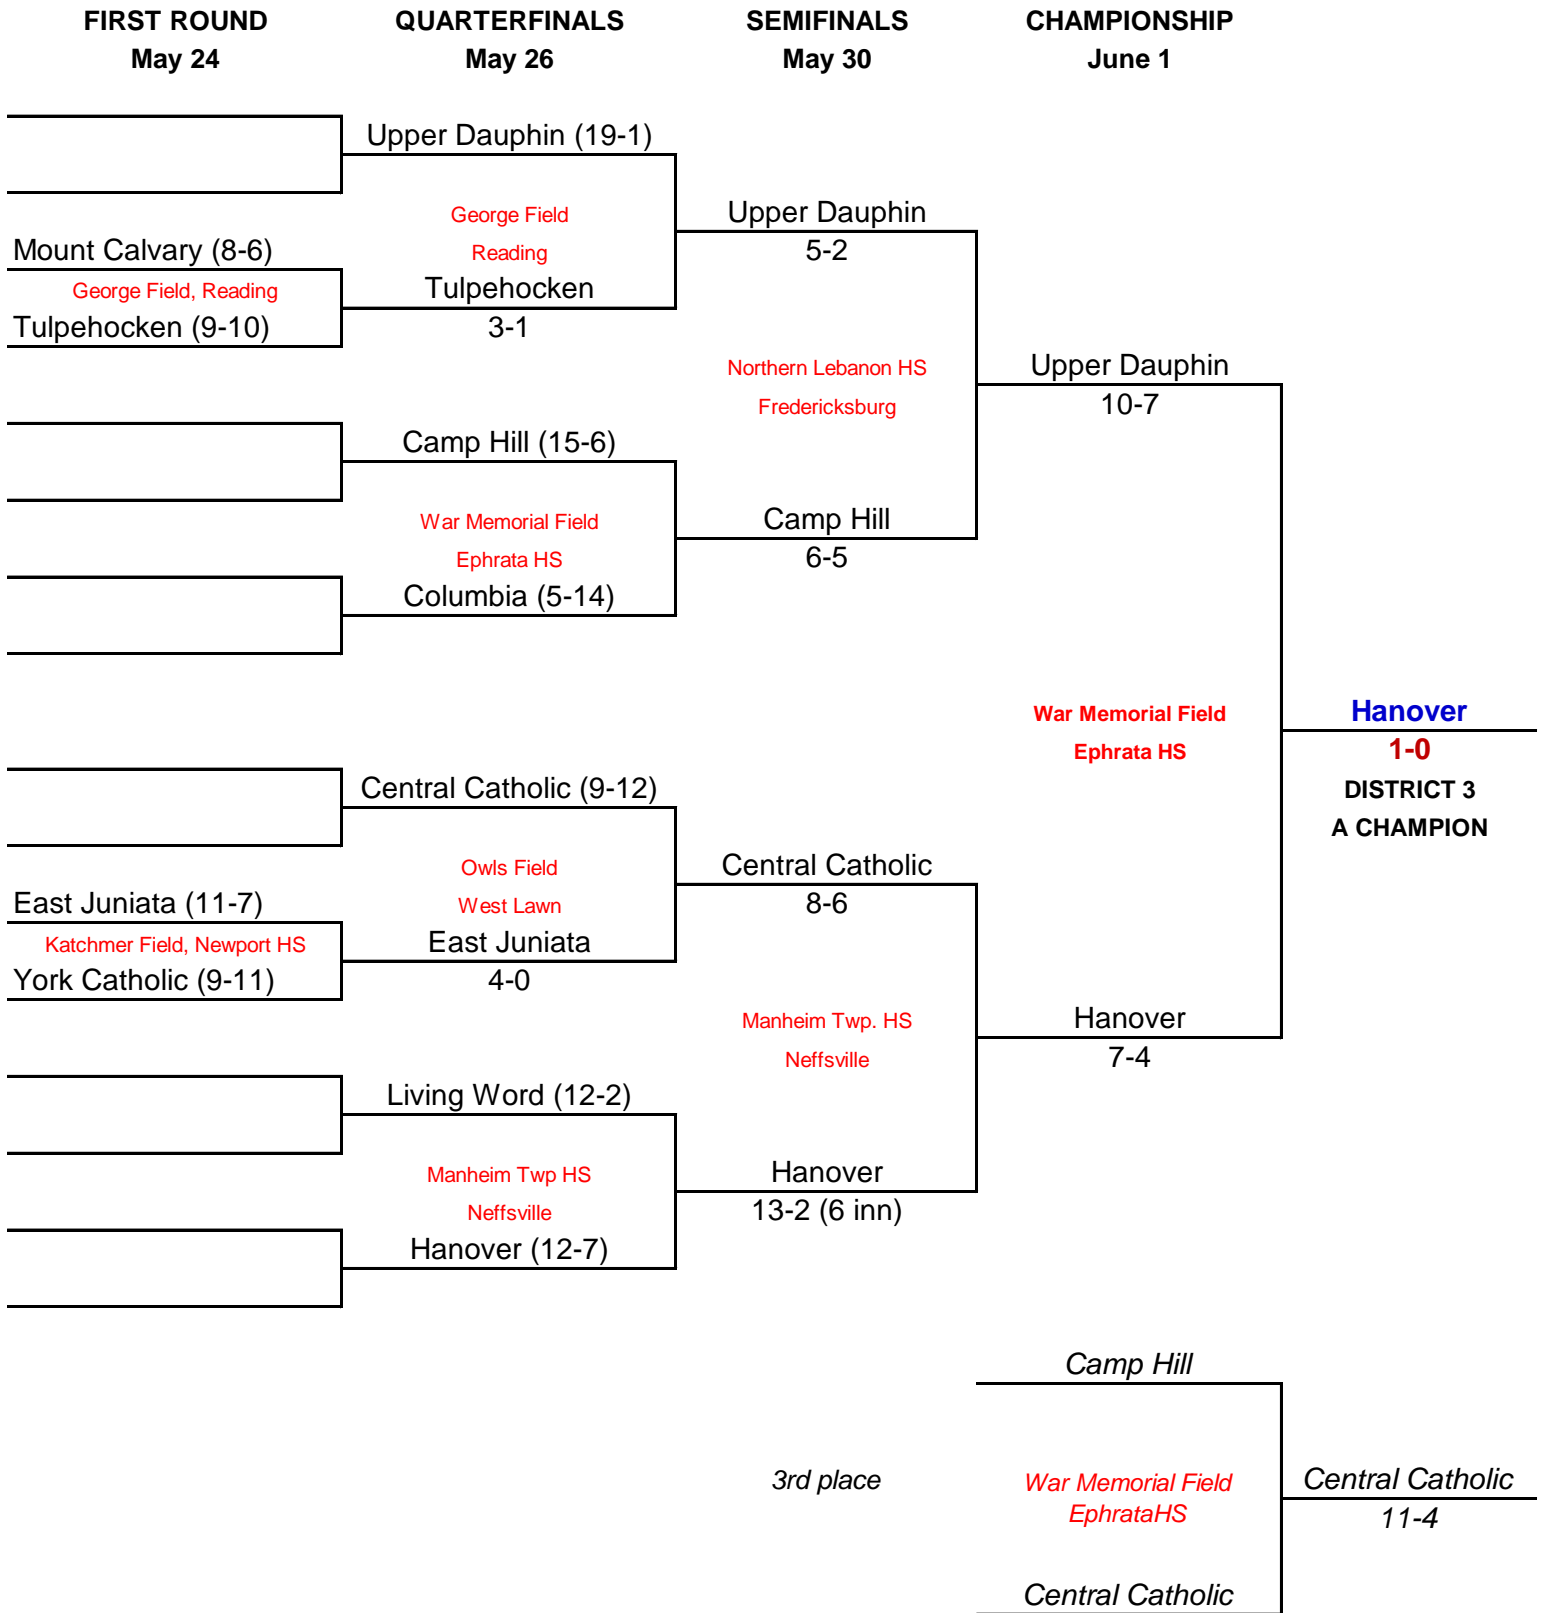

1999-2000 DISTRICT 3 CLASS AA BASEBALL BRACKET

1999-2000 DISTRICT 3 CLASS A BASEBALL BRACKET

Northern Lebanon HS

Northern Lebanon HS

Northern Lebanon HS

Northern Lebanon HS