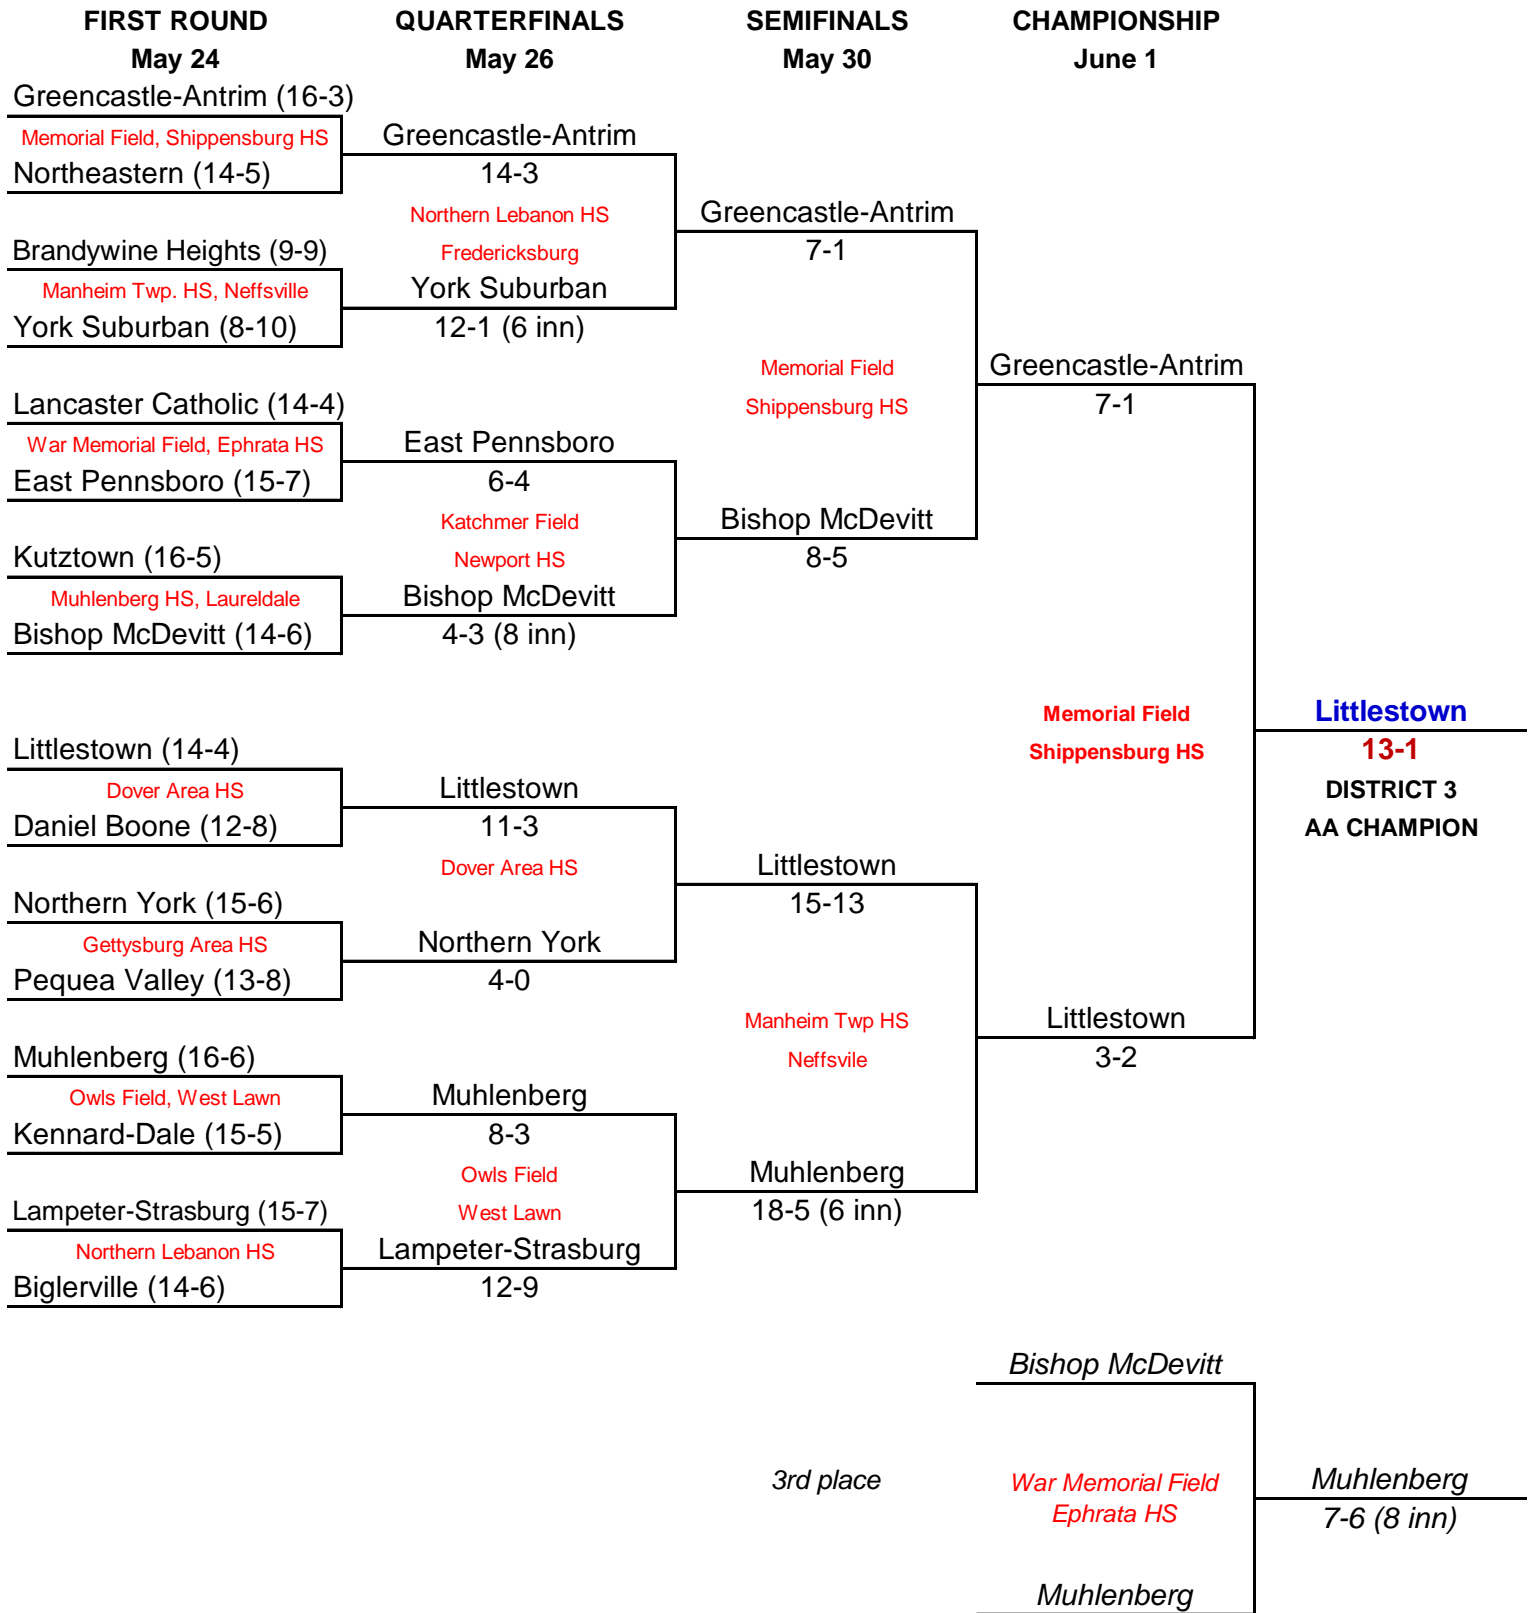

1999-2000 DISTRICT 3 CLASS AA BASEBALL BRACKET

1999-2000 DISTRICT 3 CLASS A BASEBALL BRACKET

Northern Lebanon HS

Northern Lebanon HS

Northern Lebanon HS

Northern Lebanon HS