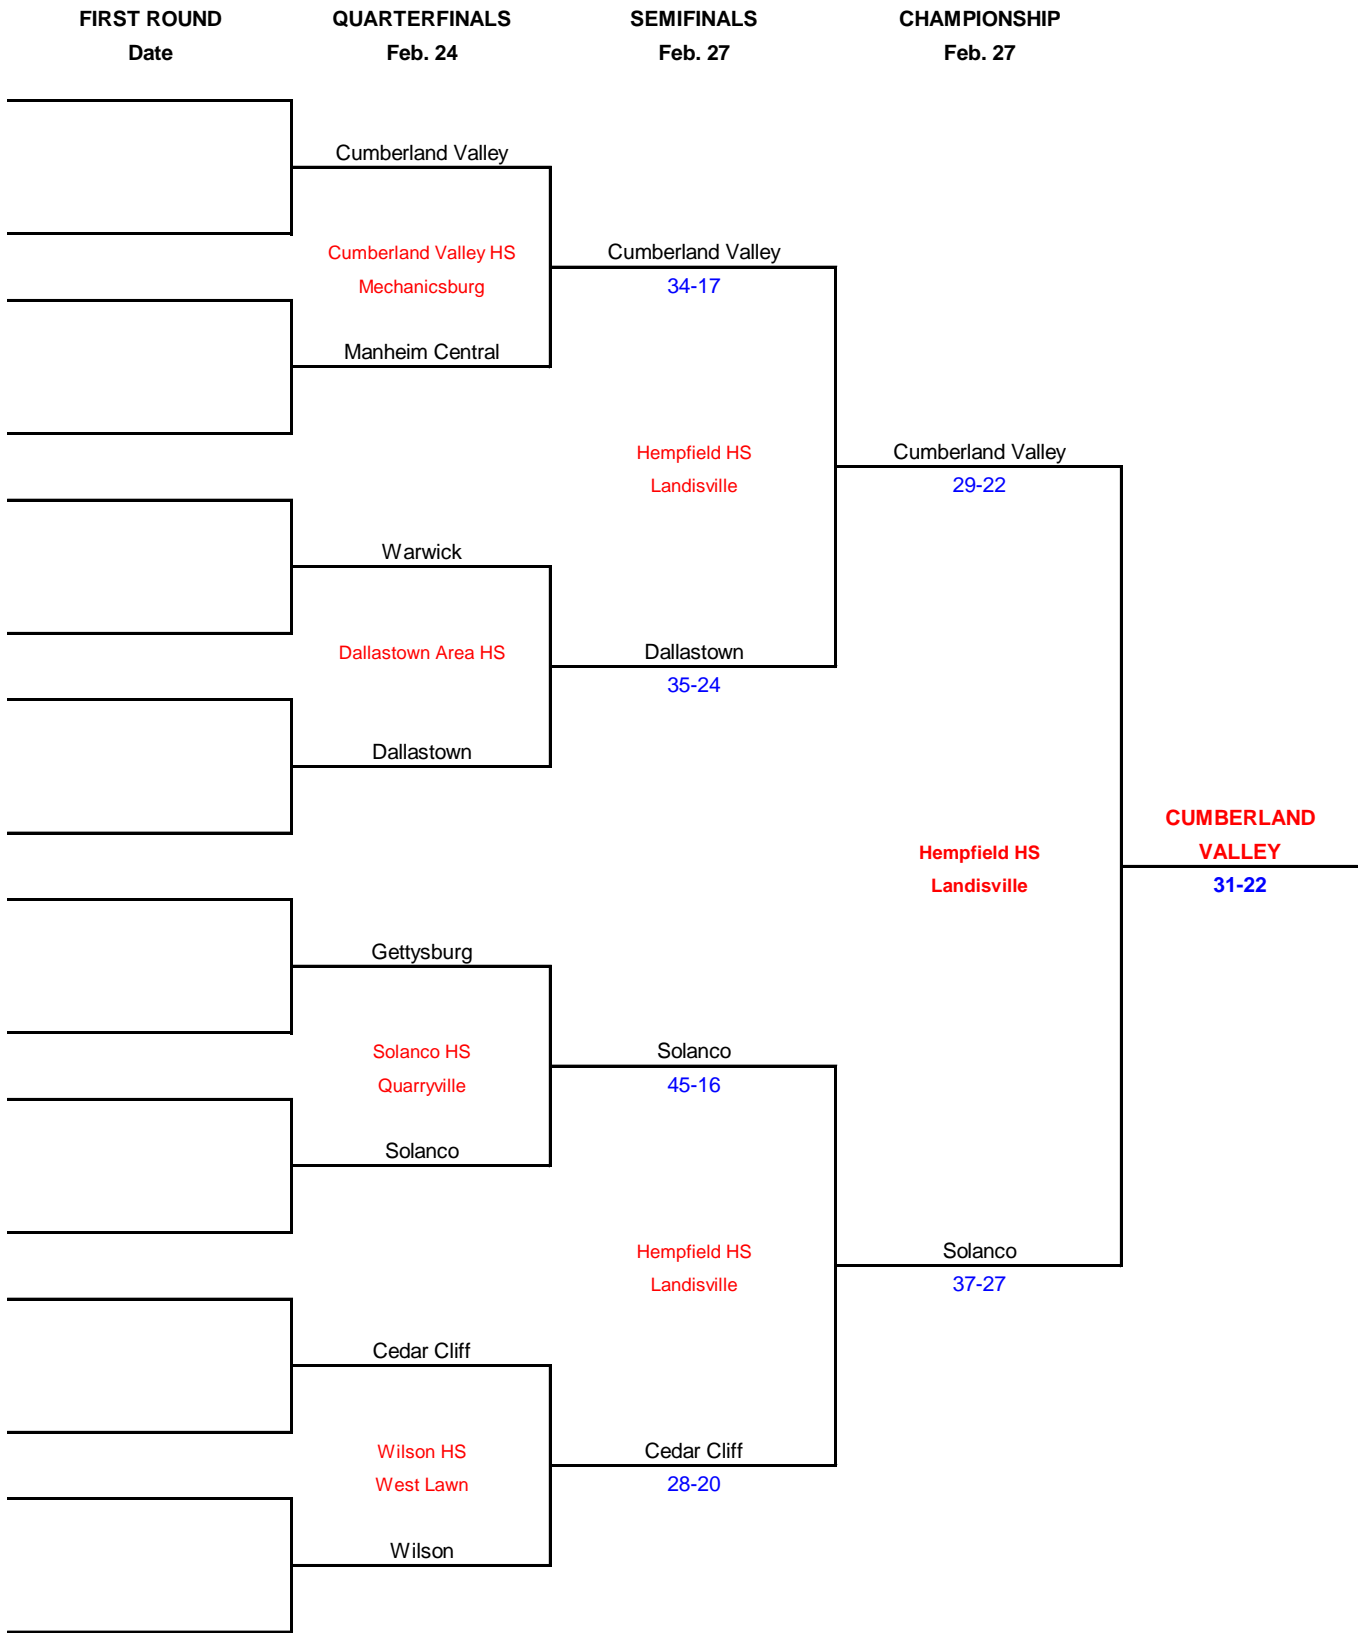

1992-1993 PIAA District 3 Team Wrestling Championship

Class AAA