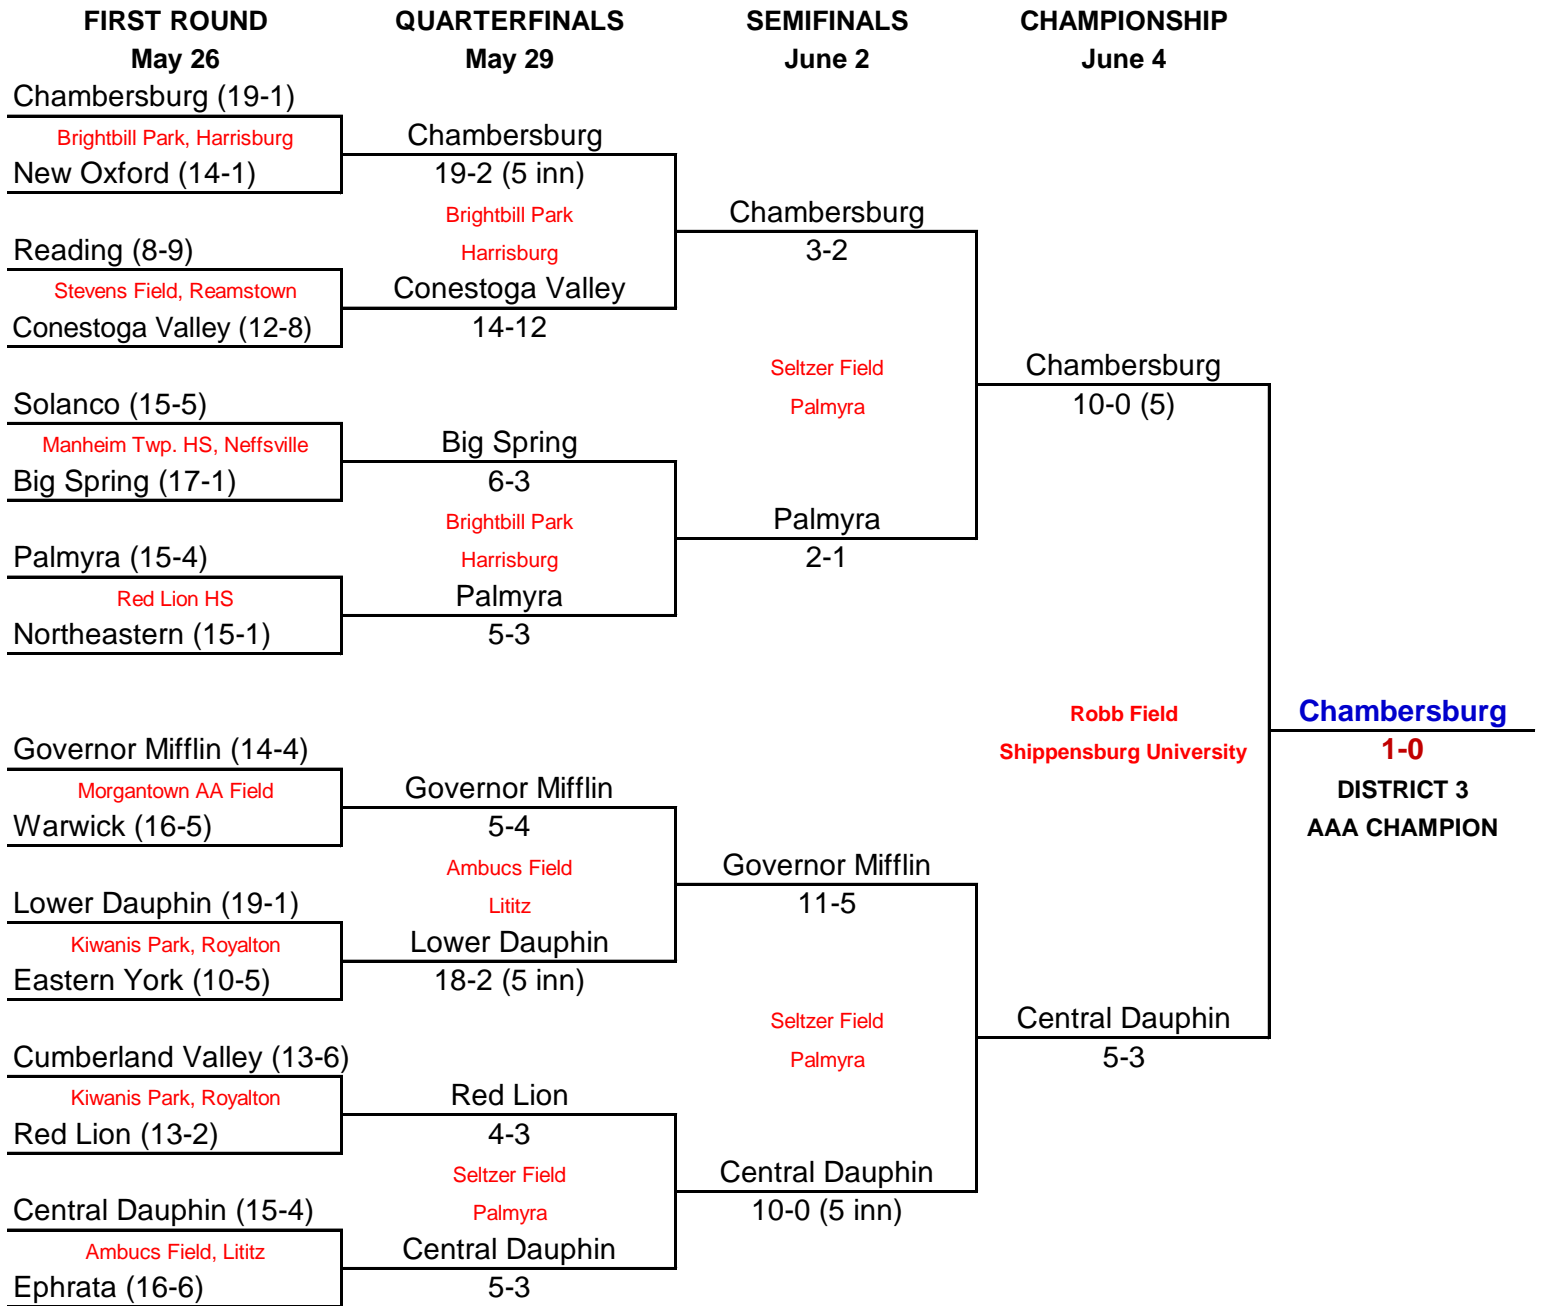

1992-1993 DISTRICT 3 CLASS AAA SOFTBALL BRACKET

1992-1993 DISTRICT 3 CLASS AA SOFTBALL BRACKET