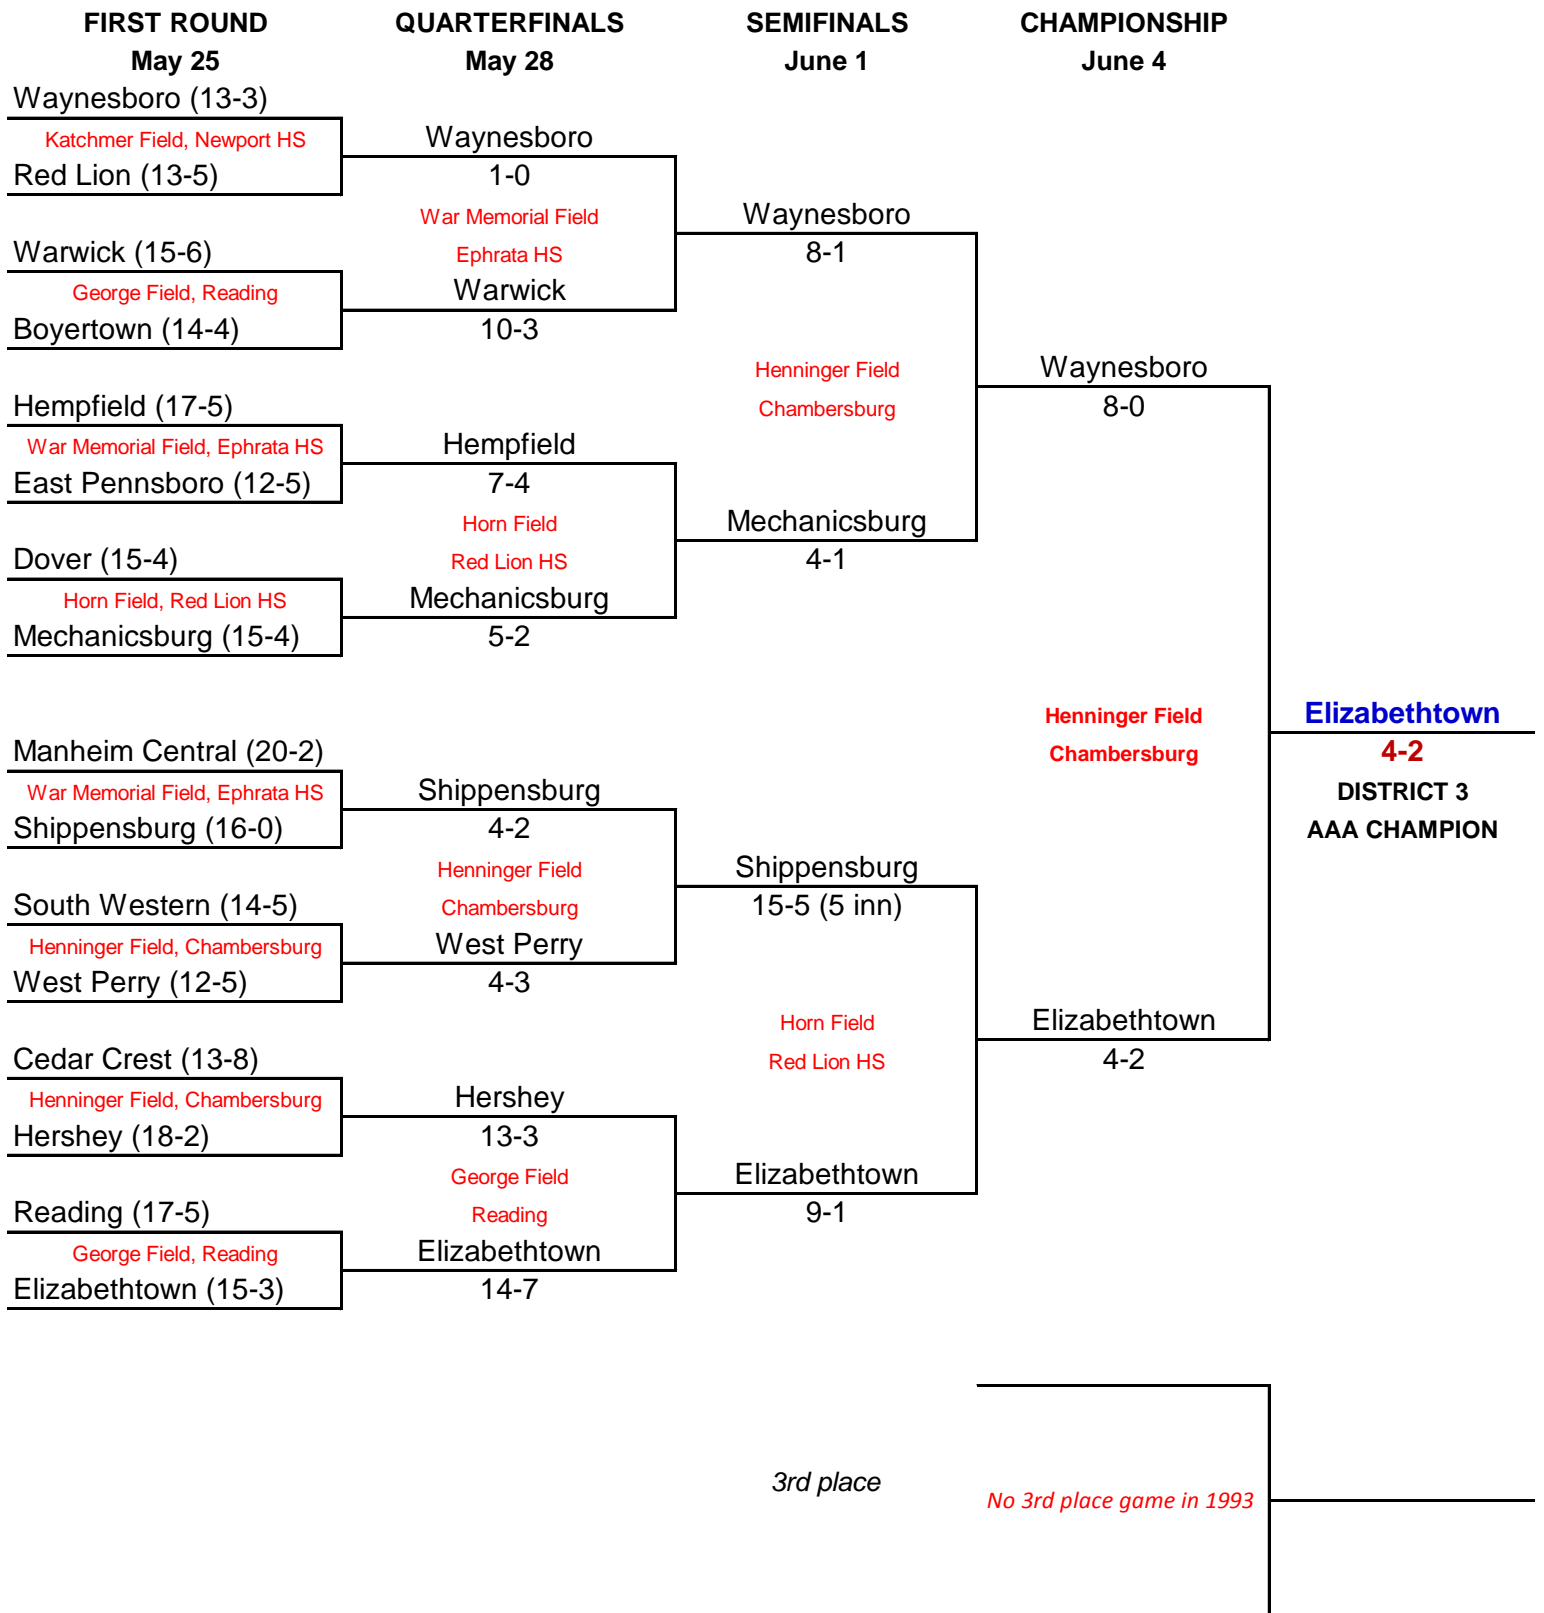

1992-1993 DISTRICT 3 CLASS AAA BASEBALL BRACKET

1992-1993 DISTRICT 3 CLASS AA BASEBALL BRACKET