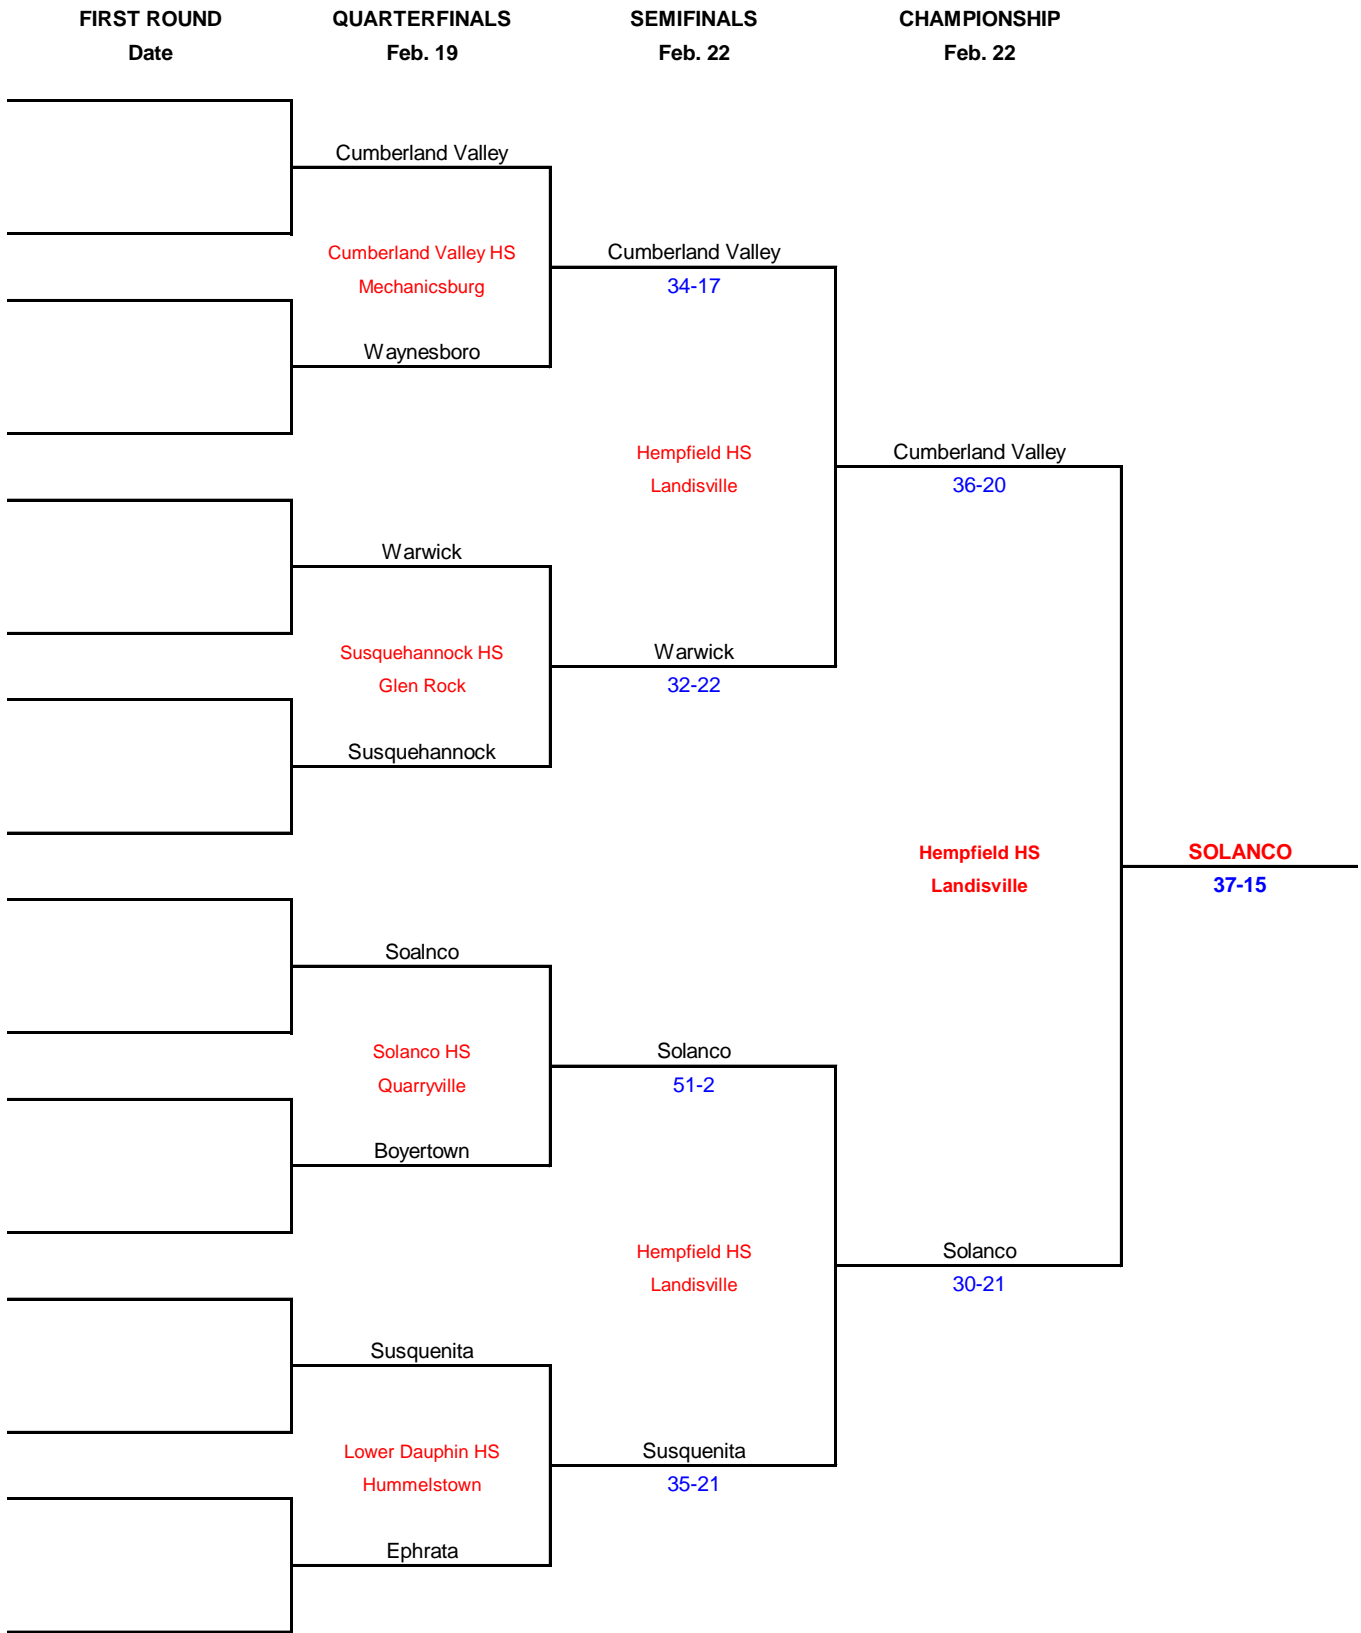

1991-1992 PIAA District 3 Team Wrestling Championship

Class AAA