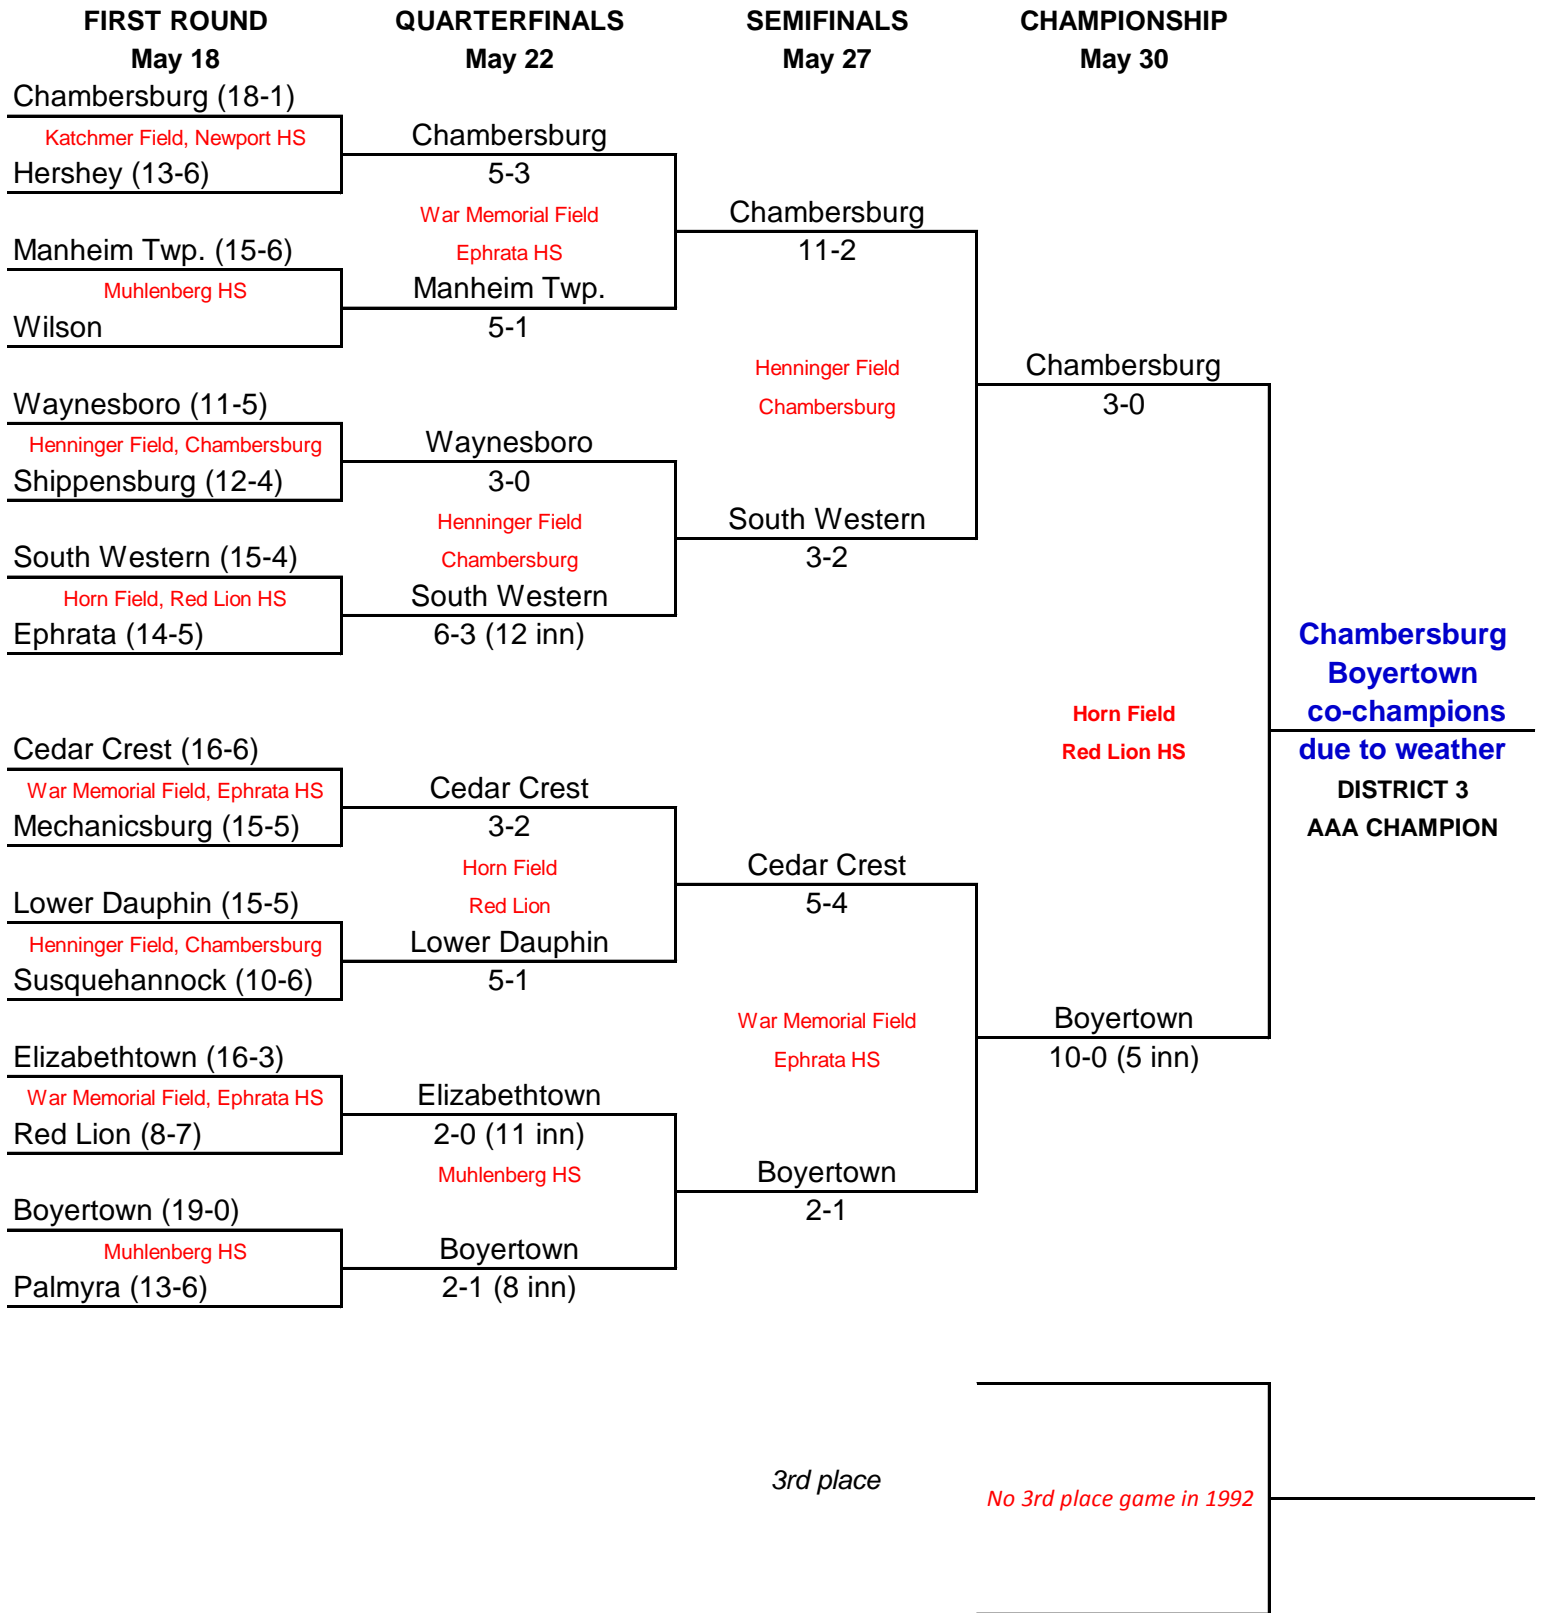

# 1991-1992 DISTRICT 3 CLASS AAA BASEBALL BRACKET

# 1991-1992 DISTRICT 3 CLASS AA BASEBALL BRACKET