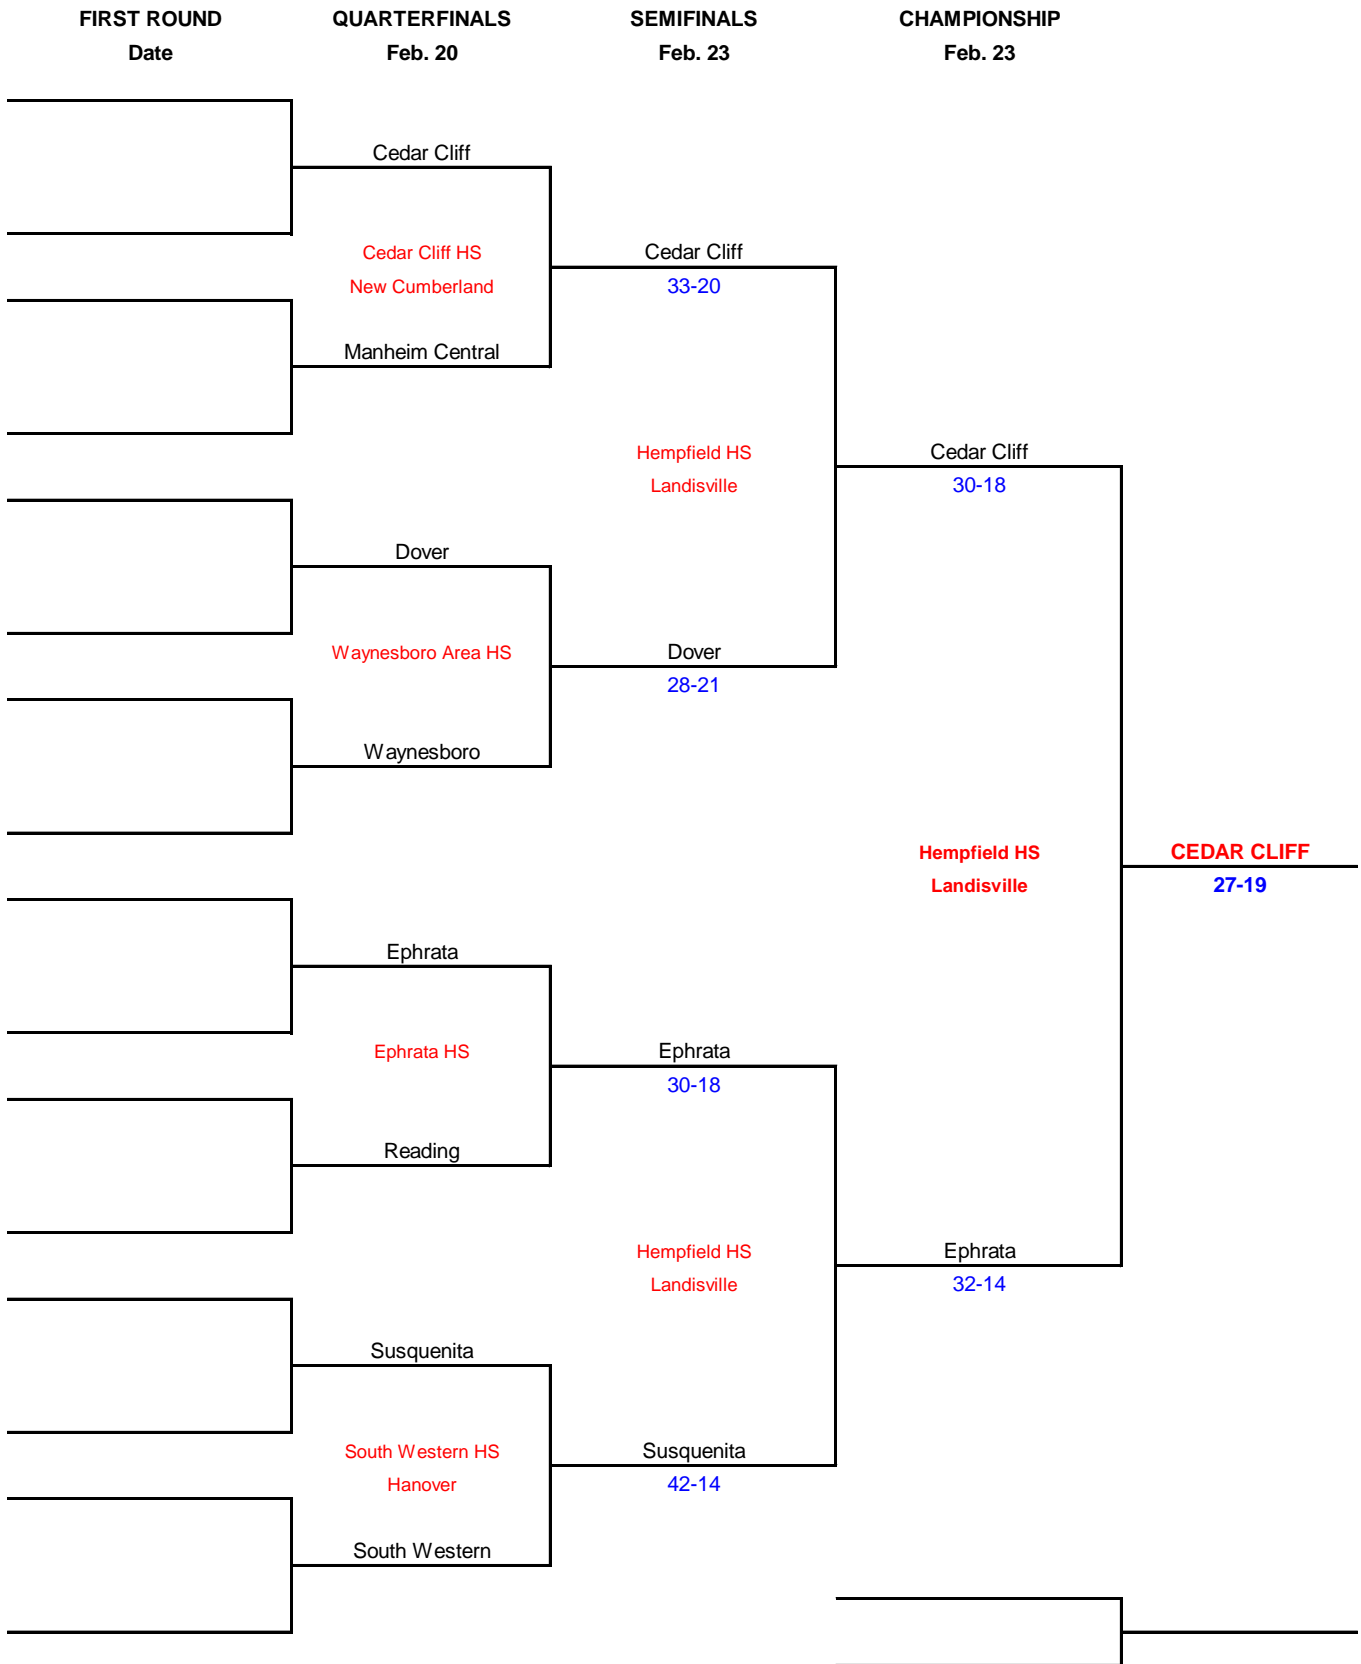

1990-1991 PIAA District 3 Team Wrestling Championship

Class AAA

1990-1991 PIAA District 3 Team Wrestling Championship

Class AA