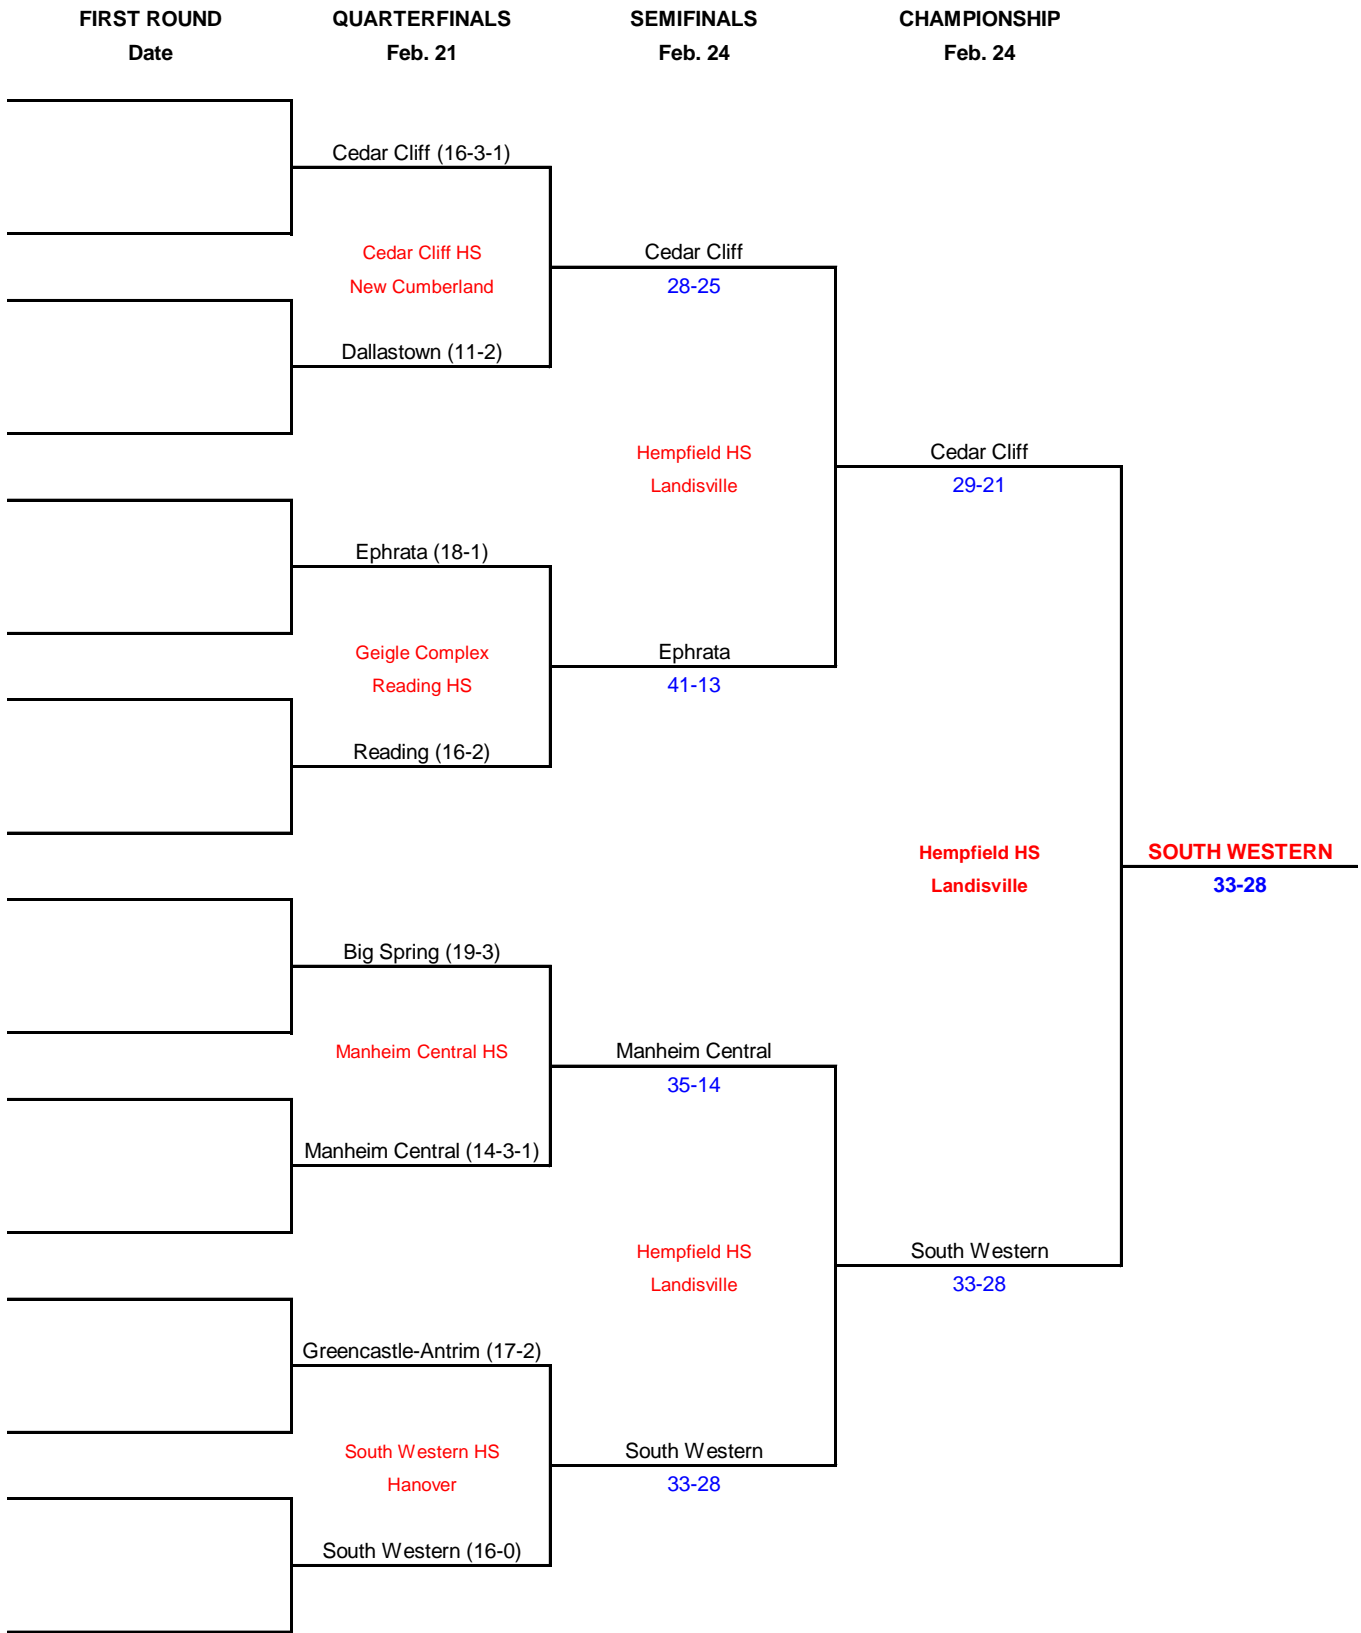

# 1989-1990 PIAA District 3 Team Wrestling Championship