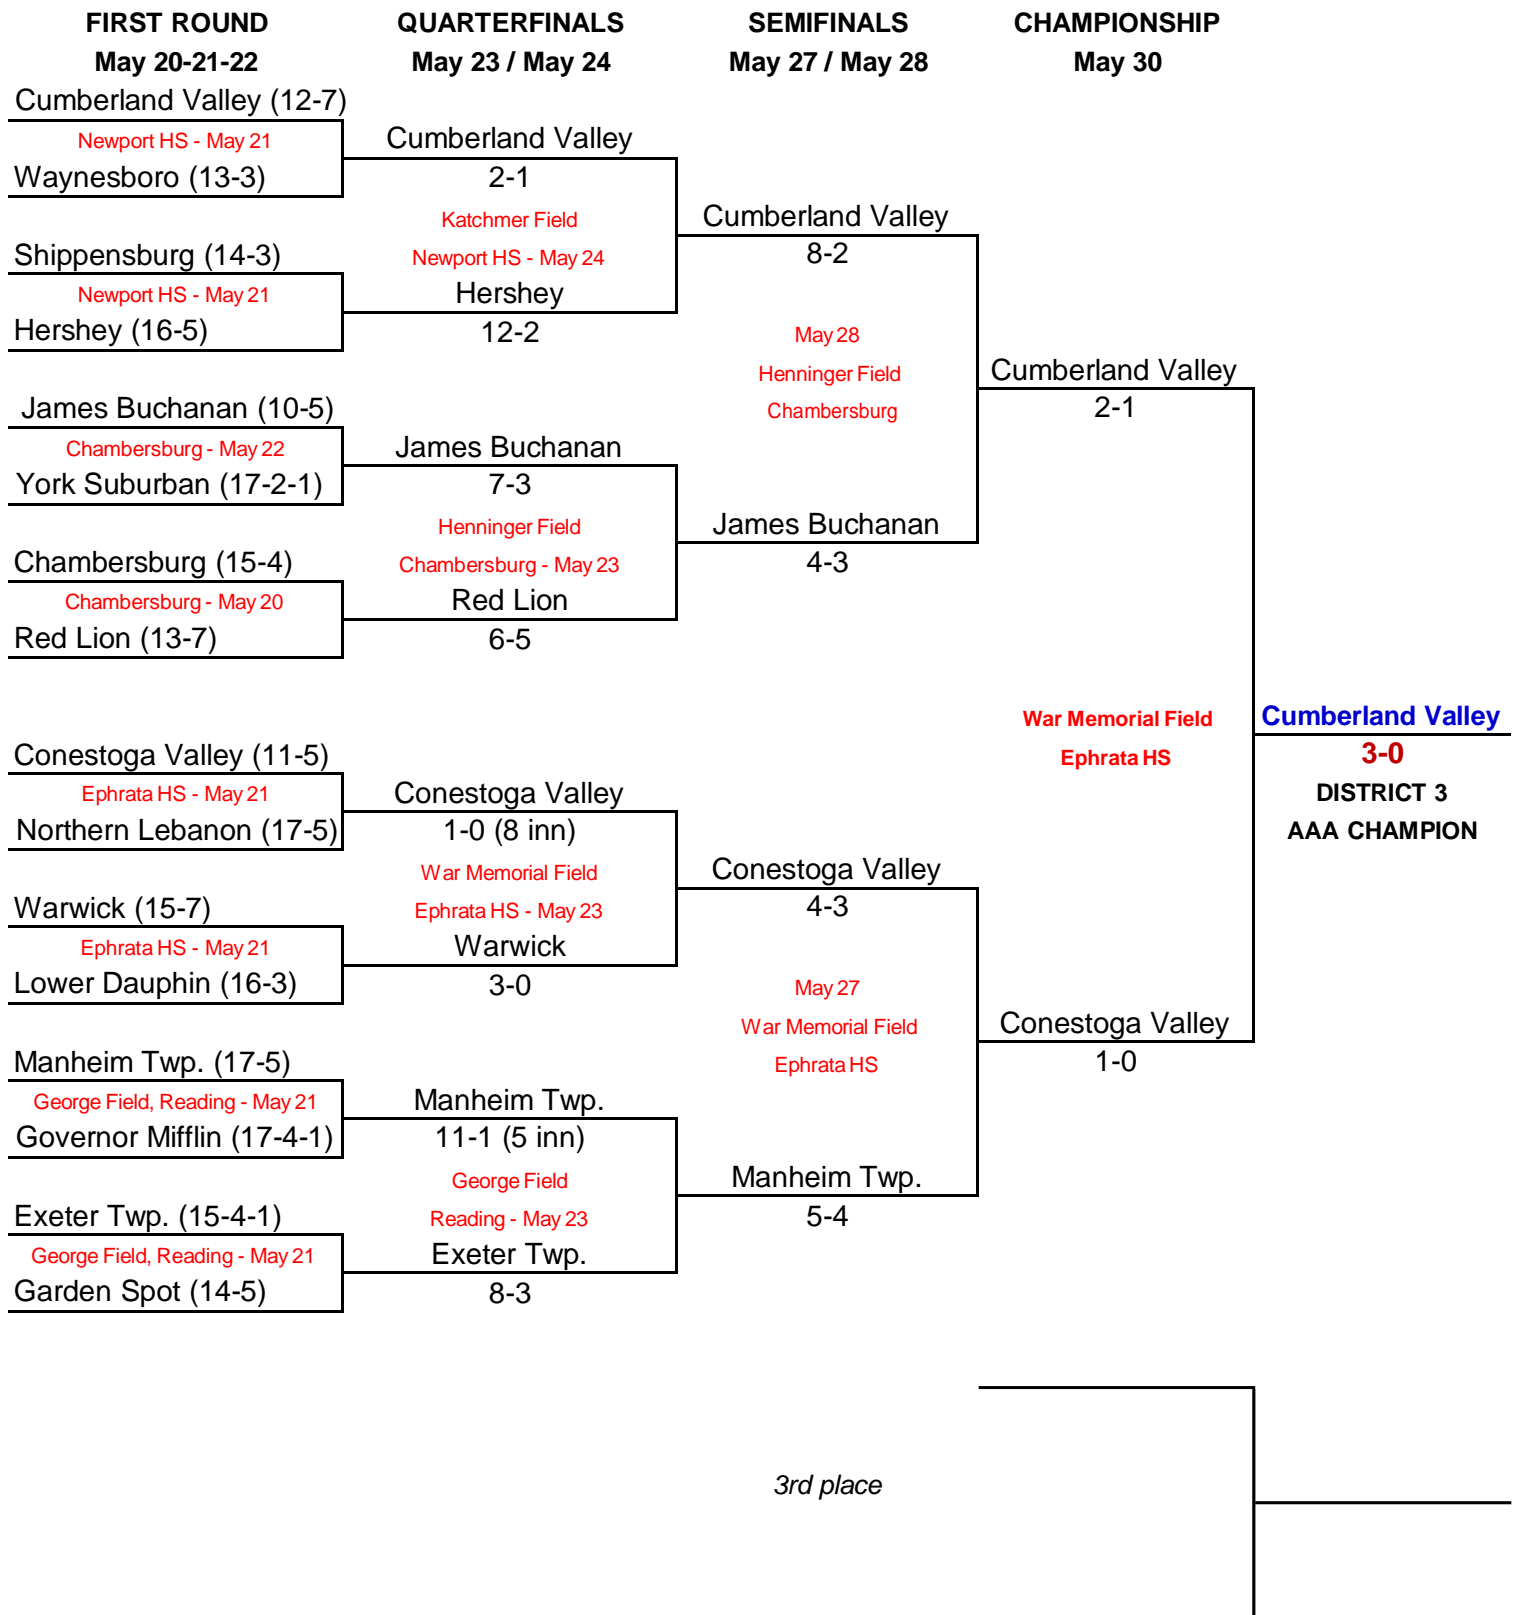

# 1985-1986 DISTRICT 3 CLASS AAA BASEBALL BRACKET

# 1985-1986 DISTRICT 3 CLASS AA BASEBALL BRACKET