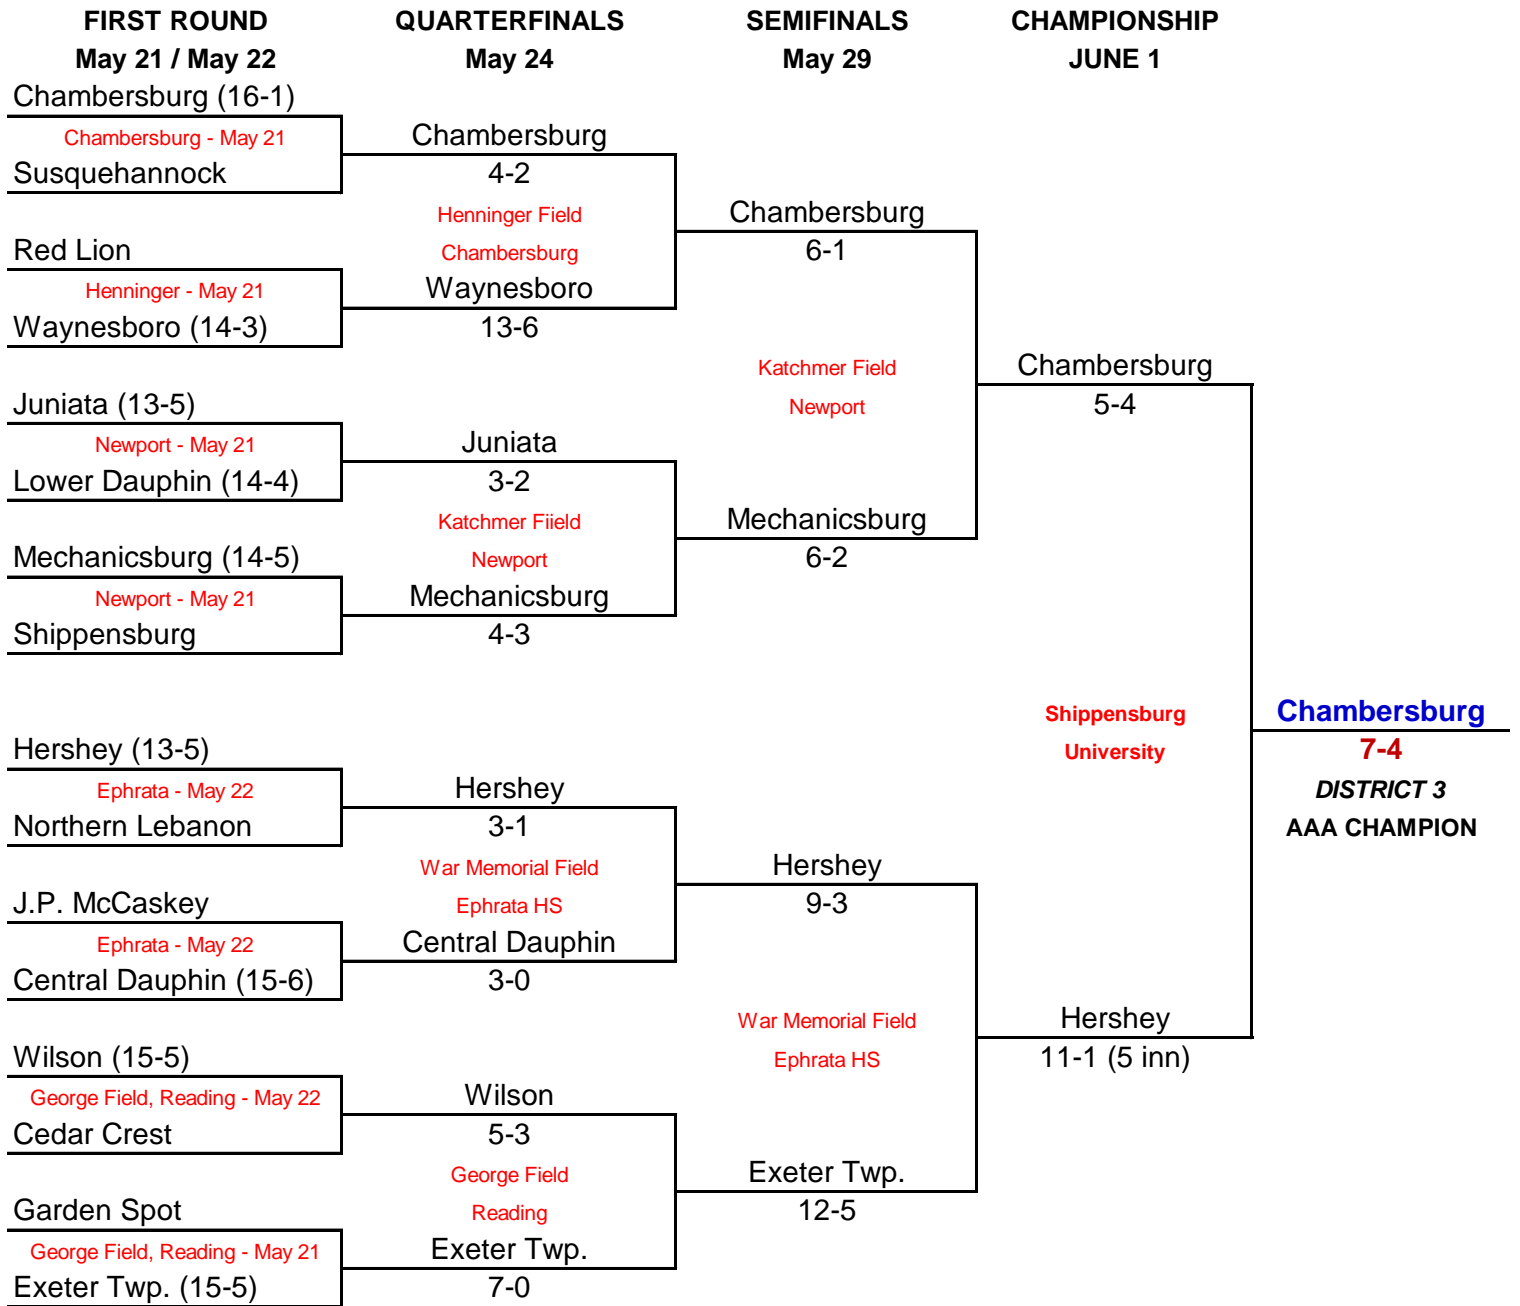

# 1984-1985 DISTRICT 3 CLASS AAA BASEBALL BRACKET

# 1984-1985 DISTRICT 3 CLASS AA BASEBALL BRACKET