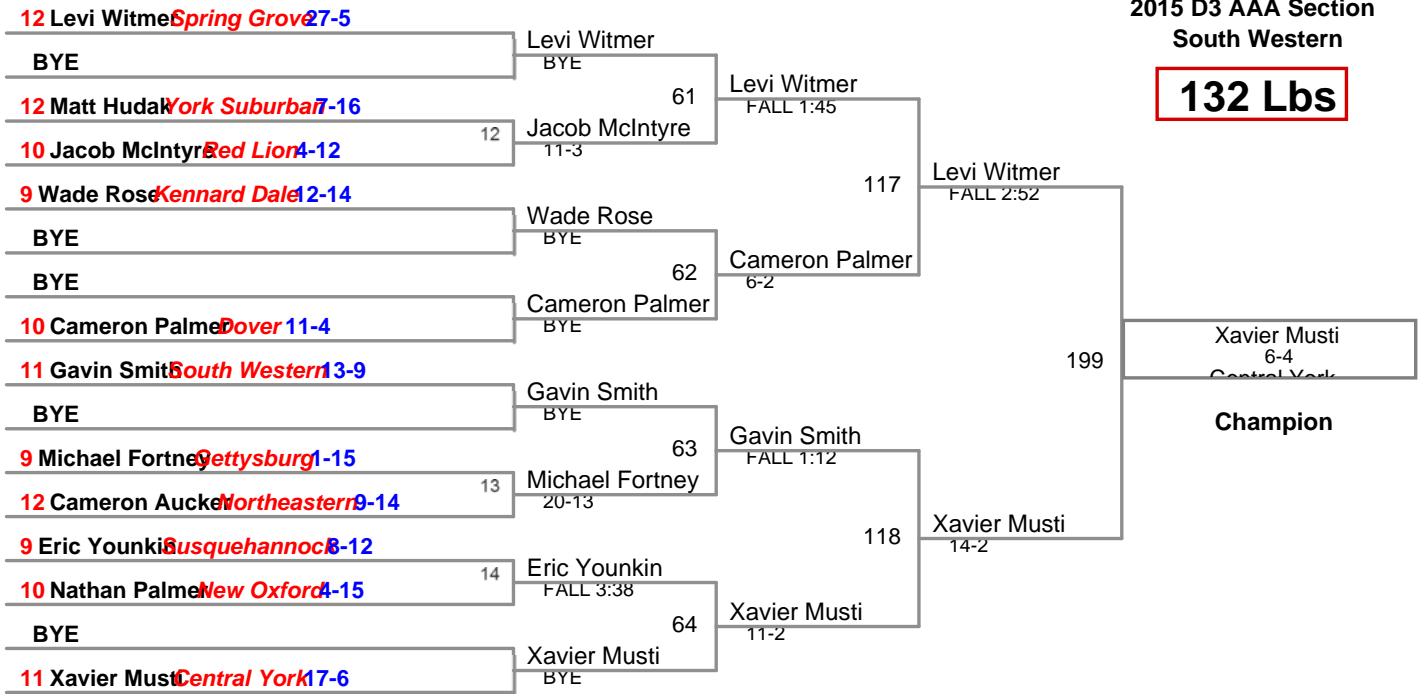

2015 D3 AAA Section  
South Western

**106 Lbs**

2015 D3 AAA Section  
South Western

**113 Lbs**

2015 D3 AAA Section  
South Western

**120 Lbs**

2015 D3 AAA Section  
South Western

**126 Lbs**

2015 D3 AAA Section  
South Western

**132 Lbs**

2015 D3 AAA Section  
South Western

**138 Lbs**

2015 D3 AAA Section  
South Western

**145 Lbs**

2015 D3 AAA Section  
South Western

**152 Lbs**