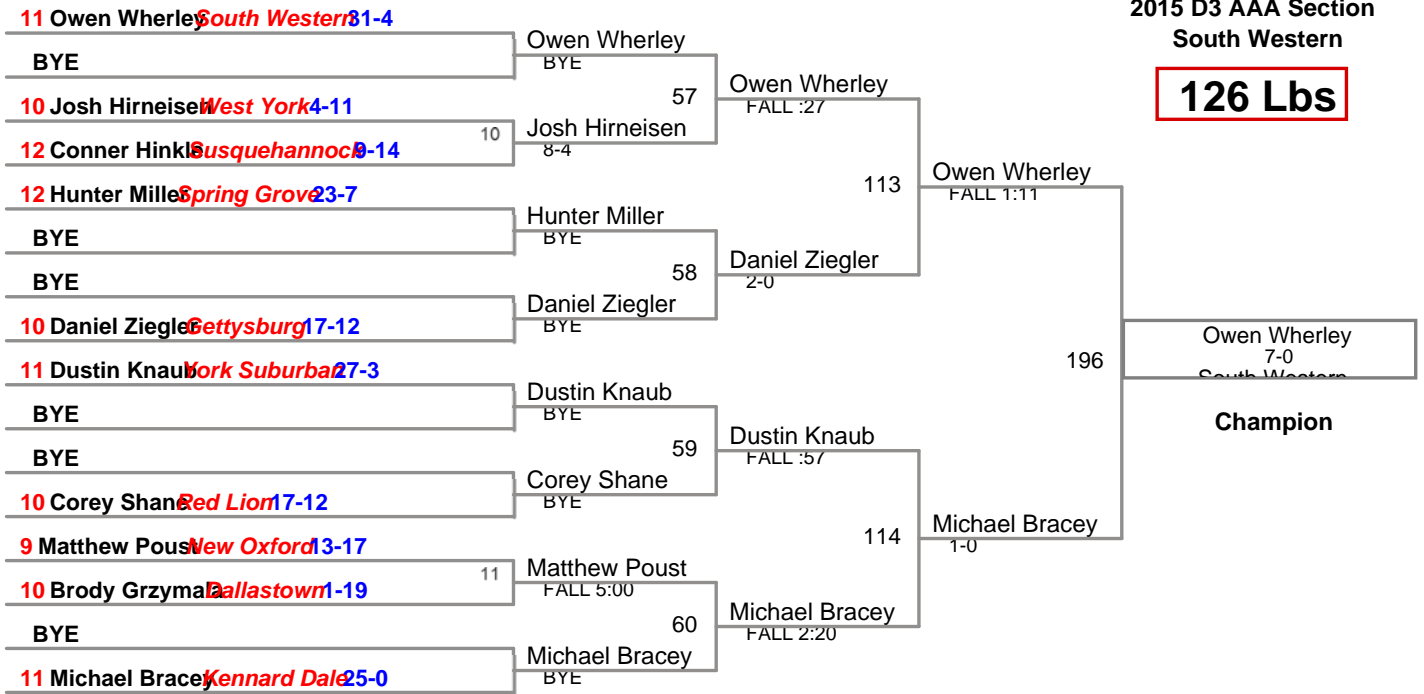

2015 D3 AAA Section  
South Western

**106 Lbs**

2015 D3 AAA Section  
South Western

**113 Lbs**

2015 D3 AAA Section  
South Western

**120 Lbs**

2015 D3 AAA Section  
South Western

**126 Lbs**

2015 D3 AAA Section  
South Western

**132 Lbs**

2015 D3 AAA Section  
South Western

**138 Lbs**

2015 D3 AAA Section  
South Western

**145 Lbs**

2015 D3 AAA Section  
South Western

**152 Lbs**