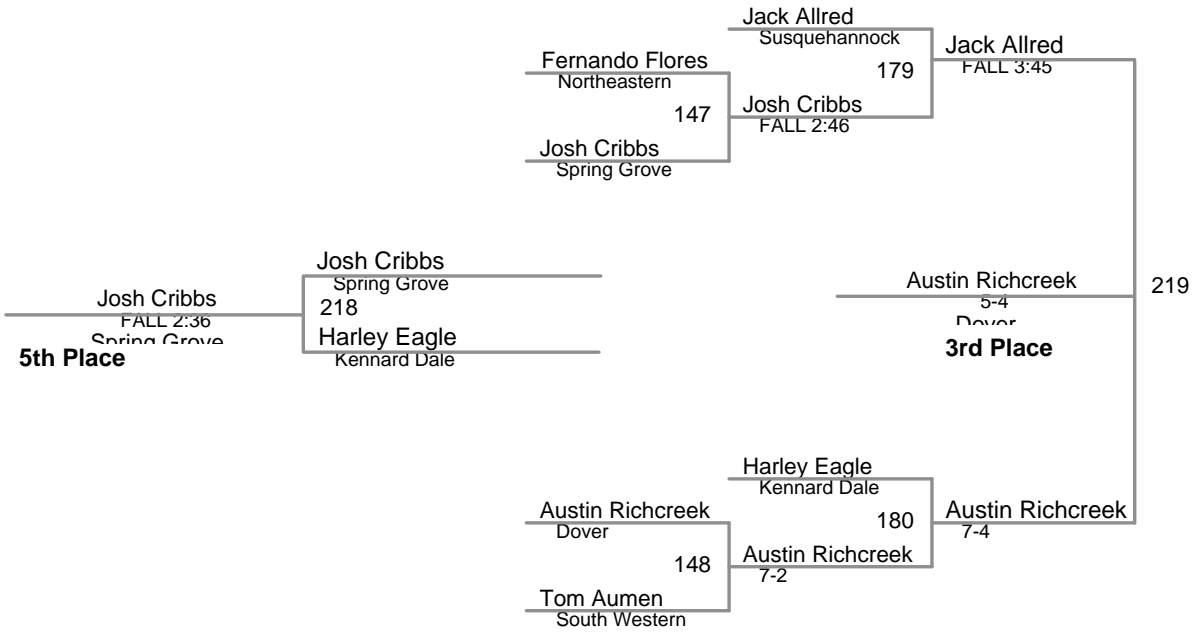

Garrett Stauffer  
8-2  
West York

**Champion**

**5th Place**

**3rd Place**

2015 D3 AAA Section  
South Western

**160 Lbs**

2015 D3 AAA Section  
South Western

**182 Lbs**

2015 D3 AAA Section  
South Western

**195 Lbs**

2015 D3 AAA Section  
South Western

**220 Lbs**

2015 D3 AAA Section  
South Western

**285 Lbs**