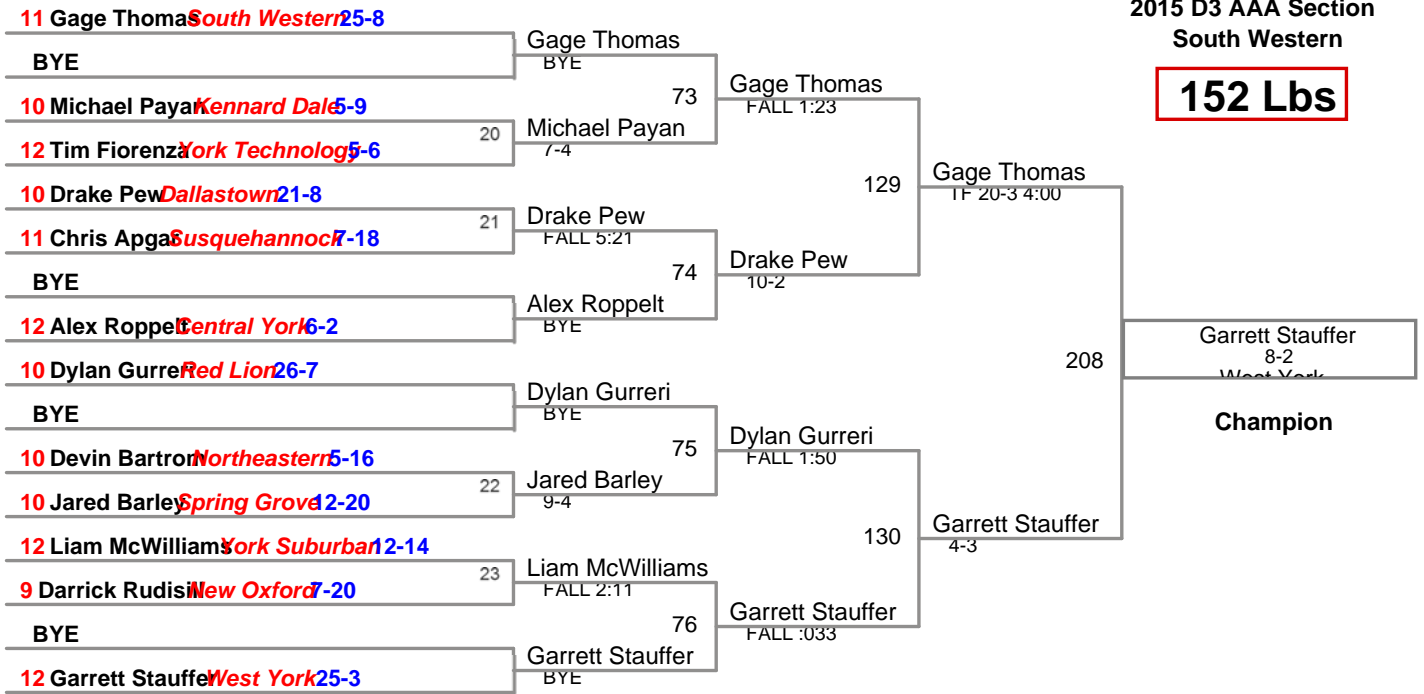

2015 D3 AAA Section  
South Western

**106 Lbs**

2015 D3 AAA Section  
South Western

**113 Lbs**

2015 D3 AAA Section  
South Western

**120 Lbs**

2015 D3 AAA Section  
South Western

**126 Lbs**

2015 D3 AAA Section  
South Western

**132 Lbs**

2015 D3 AAA Section  
South Western

**138 Lbs**

2015 D3 AAA Section  
South Western

**145 Lbs**

2015 D3 AAA Section  
South Western

**152 Lbs**

Garrett Stauffer  
8-2  
West York

**Champion**

**5th Place**

**3rd Place**

2015 D3 AAA Section  
South Western

**160 Lbs**

2015 D3 AAA Section  
South Western

**182 Lbs**