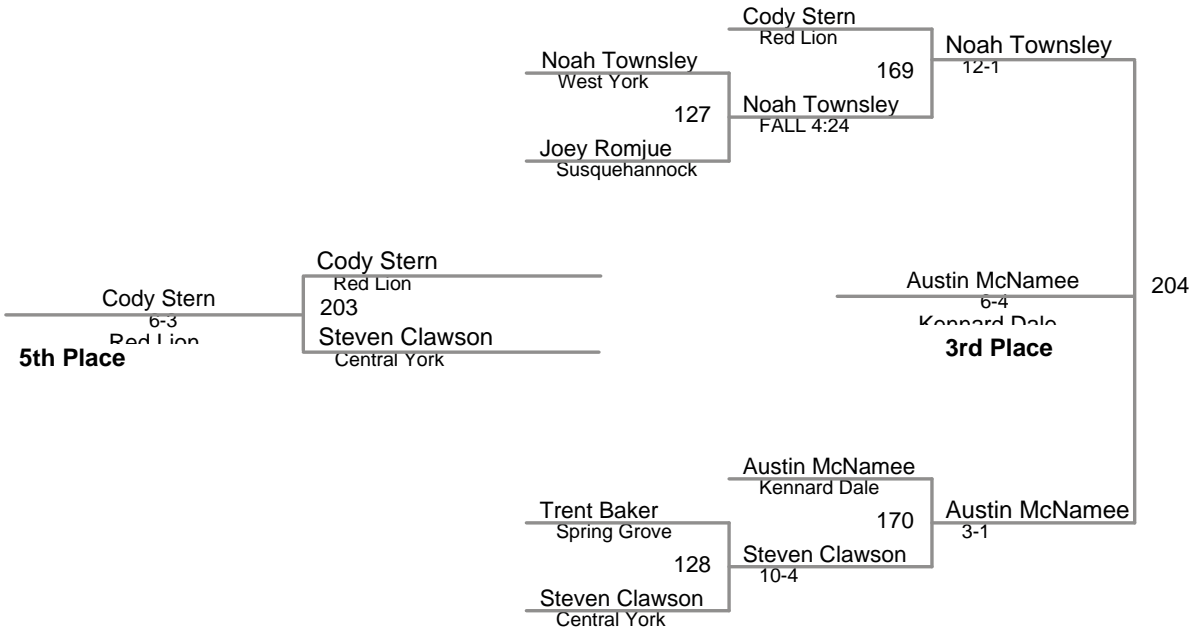

2015 D3 AAA Section  
South Western

**106 Lbs**

2015 D3 AAA Section  
South Western

**113 Lbs**

2015 D3 AAA Section  
South Western

**120 Lbs**

2015 D3 AAA Section  
South Western

**126 Lbs**

2015 D3 AAA Section  
South Western

**132 Lbs**

2015 D3 AAA Section  
South Western

**138 Lbs**

2015 D3 AAA Section  
South Western

**145 Lbs**

2015 D3 AAA Section  
South Western

**152 Lbs**

Garrett Stauffer  
8-2  
West York

**Champion**

**5th Place**

**3rd Place**

2015 D3 AAA Section  
South Western

**160 Lbs**

2015 D3 AAA Section  
South Western

**182 Lbs**