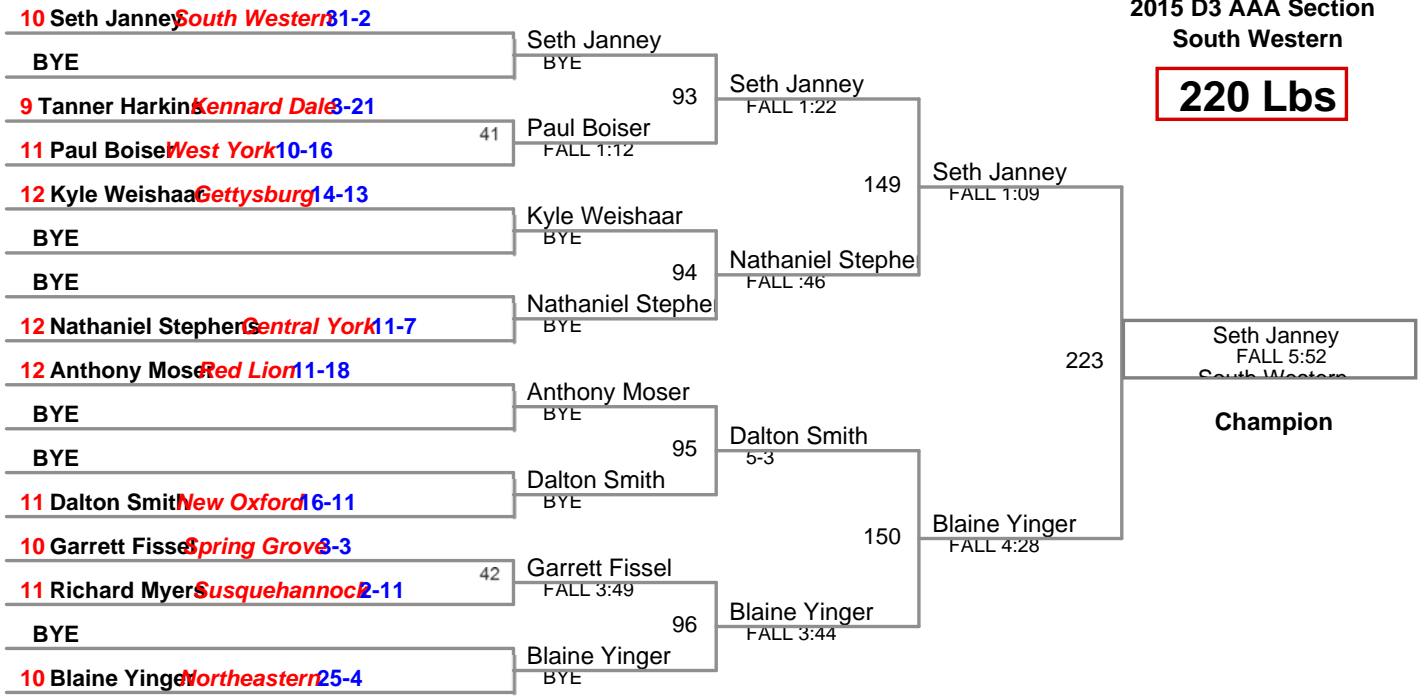

2015 D3 AAA Section  
South Western

**132 Lbs**

2015 D3 AAA Section  
South Western

**138 Lbs**

2015 D3 AAA Section  
South Western

**145 Lbs**

2015 D3 AAA Section  
South Western

**152 Lbs**

Garrett Stauffer  
8-2  
West York

**Champion**

**5th Place**

**3rd Place**

2015 D3 AAA Section  
South Western

**160 Lbs**

2015 D3 AAA Section  
South Western

**182 Lbs**

2015 D3 AAA Section  
South Western

**195 Lbs**

2015 D3 AAA Section  
South Western

**220 Lbs**

2015 D3 AAA Section  
South Western

**285 Lbs**