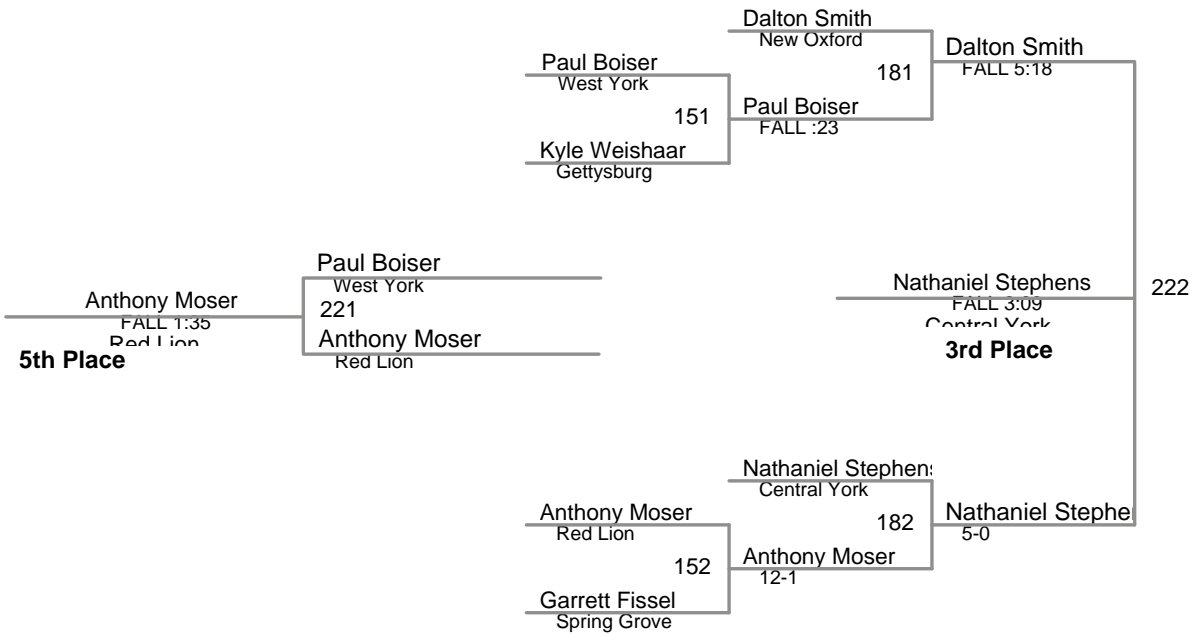

Garrett Stauffer  
8-2  
West York

**Champion**

**5th Place**

**3rd Place**

2015 D3 AAA Section  
South Western

**160 Lbs**

2015 D3 AAA Section  
South Western

**182 Lbs**

2015 D3 AAA Section  
South Western

**195 Lbs**

2015 D3 AAA Section  
South Western

**220 Lbs**

2015 D3 AAA Section  
South Western

**285 Lbs**