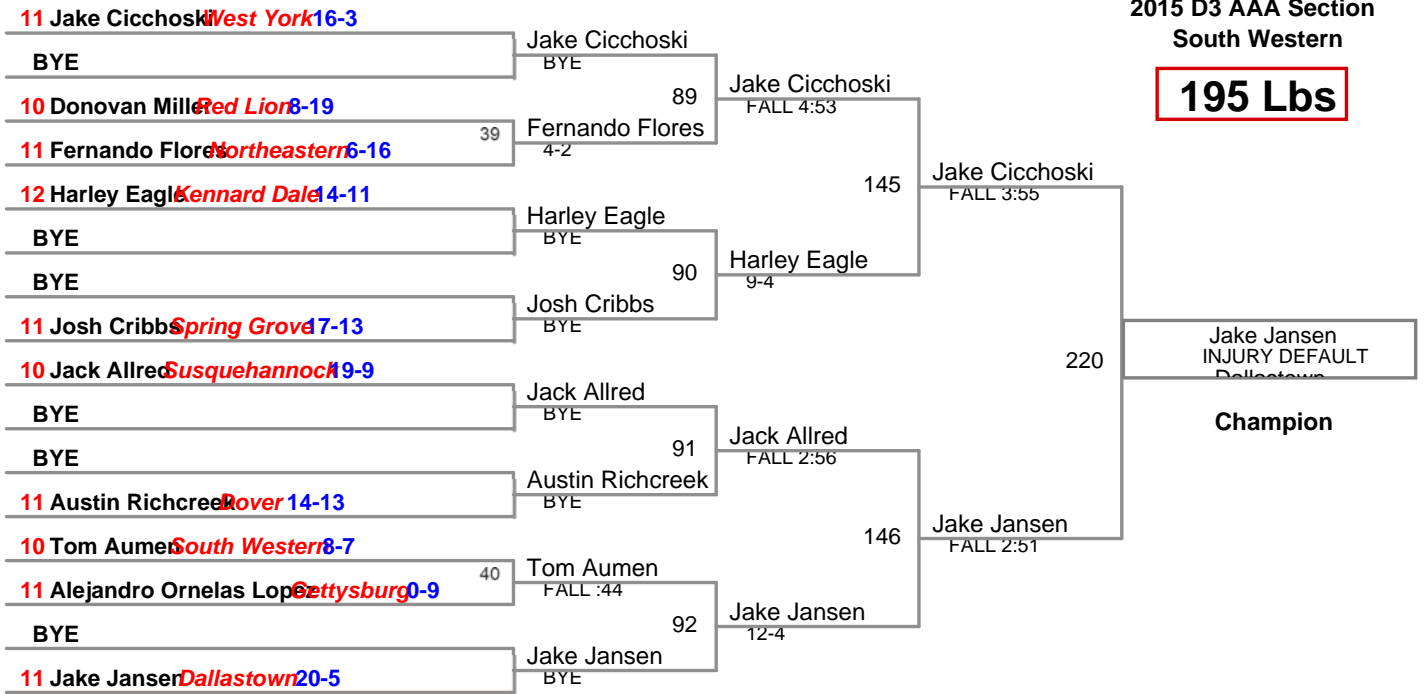

2015 D3 AAA Section  
South Western

**132 Lbs**

2015 D3 AAA Section  
South Western

**138 Lbs**

2015 D3 AAA Section  
South Western

**145 Lbs**

2015 D3 AAA Section  
South Western

**152 Lbs**

Garrett Stauffer  
8-2  
West York

**Champion**

**5th Place**

**3rd Place**

2015 D3 AAA Section  
South Western

**160 Lbs**

2015 D3 AAA Section  
South Western

**182 Lbs**

2015 D3 AAA Section  
South Western

**195 Lbs**

2015 D3 AAA Section  
South Western

**220 Lbs**

2015 D3 AAA Section  
South Western

**285 Lbs**