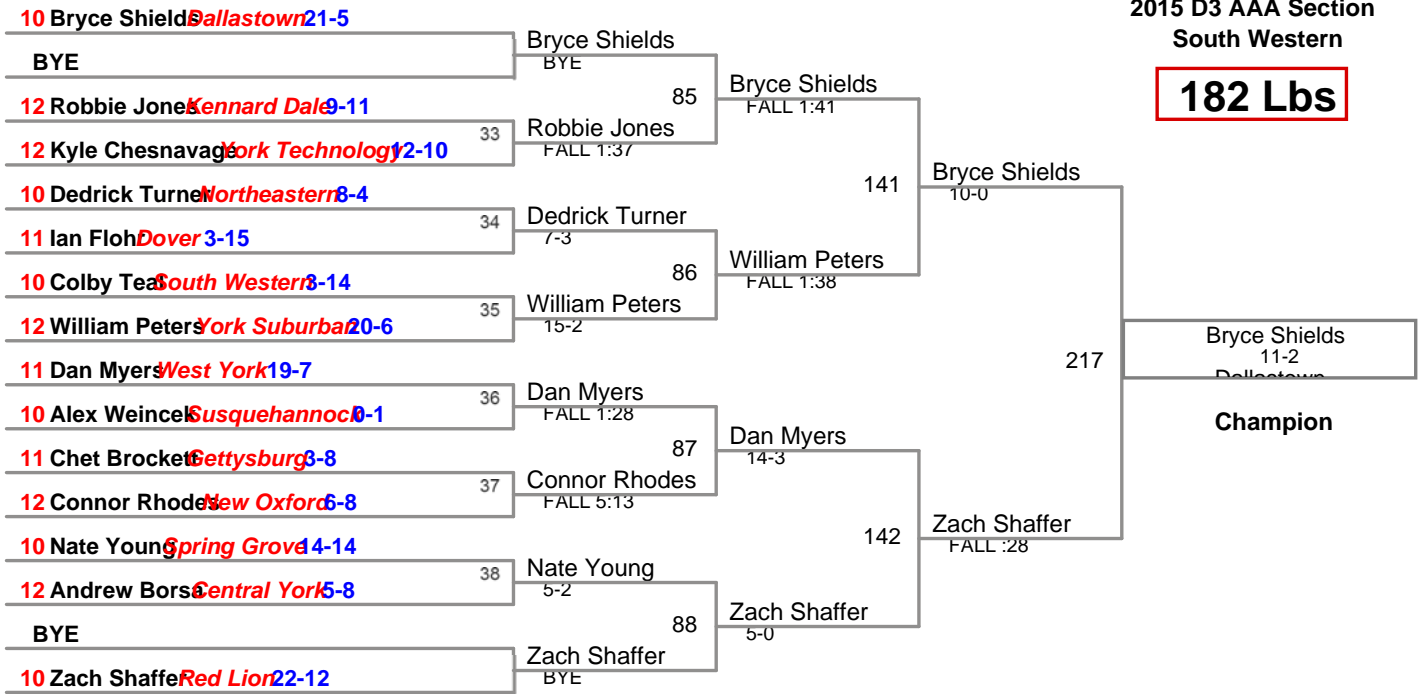

2015 D3 AAA Section  
South Western

**132 Lbs**

2015 D3 AAA Section  
South Western

**138 Lbs**

2015 D3 AAA Section  
South Western

**145 Lbs**

2015 D3 AAA Section  
South Western

**152 Lbs**

Garrett Stauffer  
8-2  
West York

**Champion**

**5th Place**

**3rd Place**

2015 D3 AAA Section  
South Western

**160 Lbs**

2015 D3 AAA Section  
South Western

**182 Lbs**

2015 D3 AAA Section  
South Western

**195 Lbs**

2015 D3 AAA Section  
South Western

**220 Lbs**

2015 D3 AAA Section  
South Western

**285 Lbs**