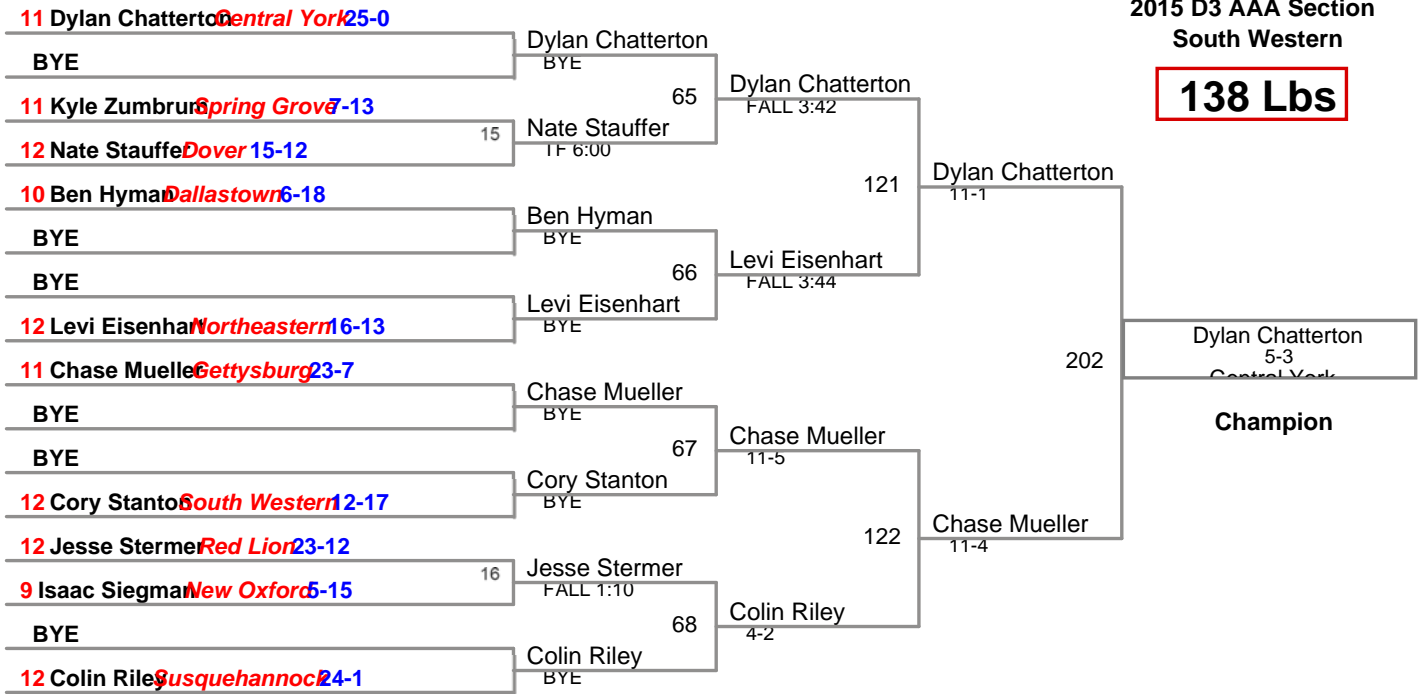

2015 D3 AAA Section  
South Western

**106 Lbs**

2015 D3 AAA Section  
South Western

**113 Lbs**

2015 D3 AAA Section  
South Western

**120 Lbs**

2015 D3 AAA Section  
South Western

**126 Lbs**

2015 D3 AAA Section  
South Western

**132 Lbs**

2015 D3 AAA Section  
South Western

**138 Lbs**

2015 D3 AAA Section  
South Western

**145 Lbs**

2015 D3 AAA Section  
South Western

**152 Lbs**

Garrett Stauffer  
8-2  
West York

**Champion**

**5th Place**

**3rd Place**

2015 D3 AAA Section  
South Western

**160 Lbs**

2015 D3 AAA Section  
South Western

**182 Lbs**