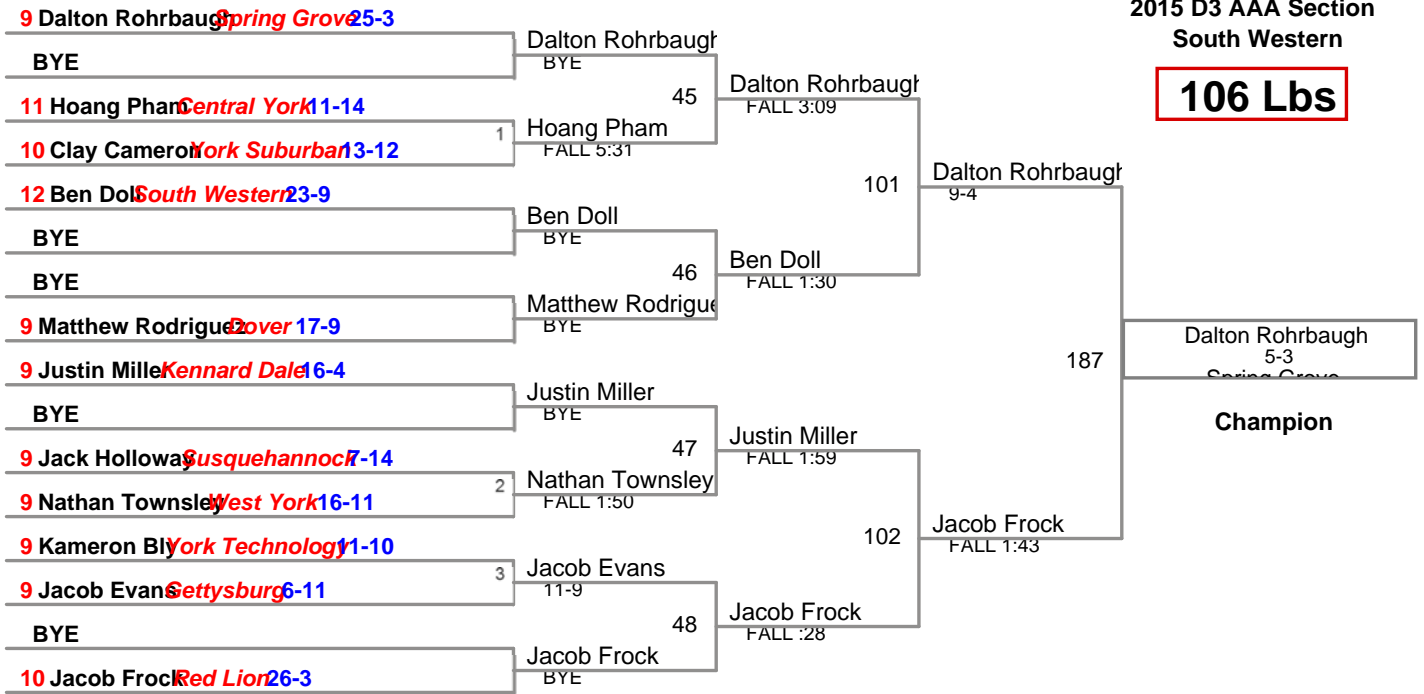

2015 D3 AAA Section  
South Western

**106 Lbs**

2015 D3 AAA Section  
South Western

**113 Lbs**

2015 D3 AAA Section  
South Western

**120 Lbs**

2015 D3 AAA Section  
South Western

**126 Lbs**

2015 D3 AAA Section  
South Western

**132 Lbs**

2015 D3 AAA Section  
South Western

**138 Lbs**

2015 D3 AAA Section  
South Western

**145 Lbs**

2015 D3 AAA Section  
South Western

**152 Lbs**