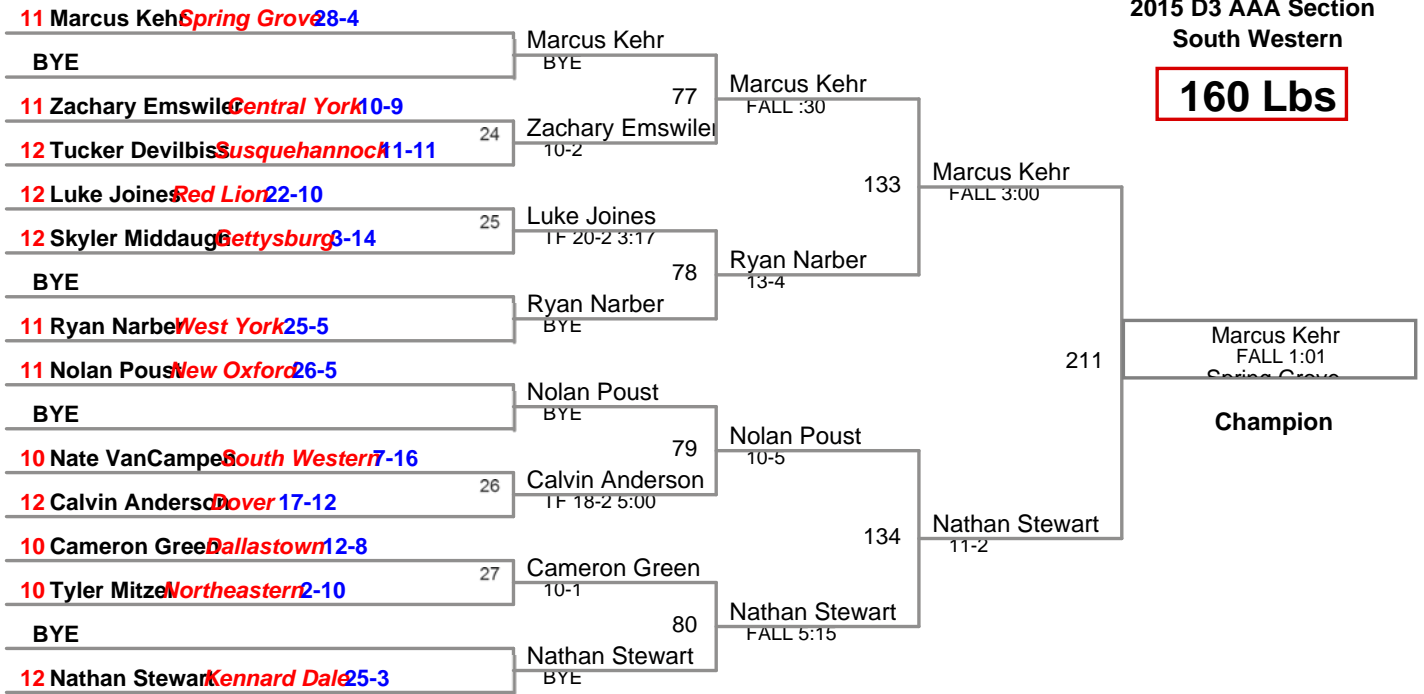

2015 D3 AAA Section  
South Western

**132 Lbs**

2015 D3 AAA Section  
South Western

**138 Lbs**

2015 D3 AAA Section  
South Western

**145 Lbs**

2015 D3 AAA Section  
South Western

**152 Lbs**

Garrett Stauffer  
8-2  
West York

**Champion**

**5th Place**

**3rd Place**

2015 D3 AAA Section  
South Western

**160 Lbs**

2015 D3 AAA Section  
South Western

**182 Lbs**

2015 D3 AAA Section  
South Western

**195 Lbs**

2015 D3 AAA Section  
South Western

**220 Lbs**

2015 D3 AAA Section  
South Western

**285 Lbs**