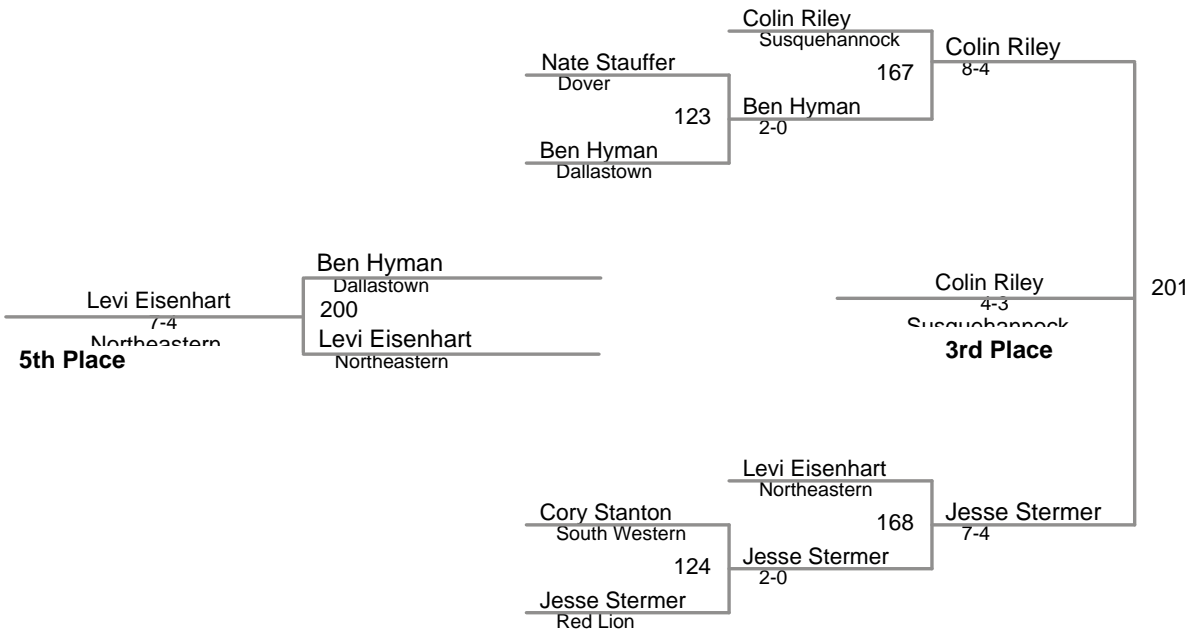

2015 D3 AAA Section  
South Western

**106 Lbs**

2015 D3 AAA Section  
South Western

**113 Lbs**

2015 D3 AAA Section  
South Western

**120 Lbs**

2015 D3 AAA Section  
South Western

**126 Lbs**

2015 D3 AAA Section  
South Western

**132 Lbs**

2015 D3 AAA Section  
South Western

**138 Lbs**

2015 D3 AAA Section  
South Western

**145 Lbs**

2015 D3 AAA Section  
South Western

**152 Lbs**

Garrett Stauffer  
8-2  
West York

**Champion**

**5th Place**

**3rd Place**

2015 D3 AAA Section  
South Western

**160 Lbs**

2015 D3 AAA Section  
South Western

**182 Lbs**