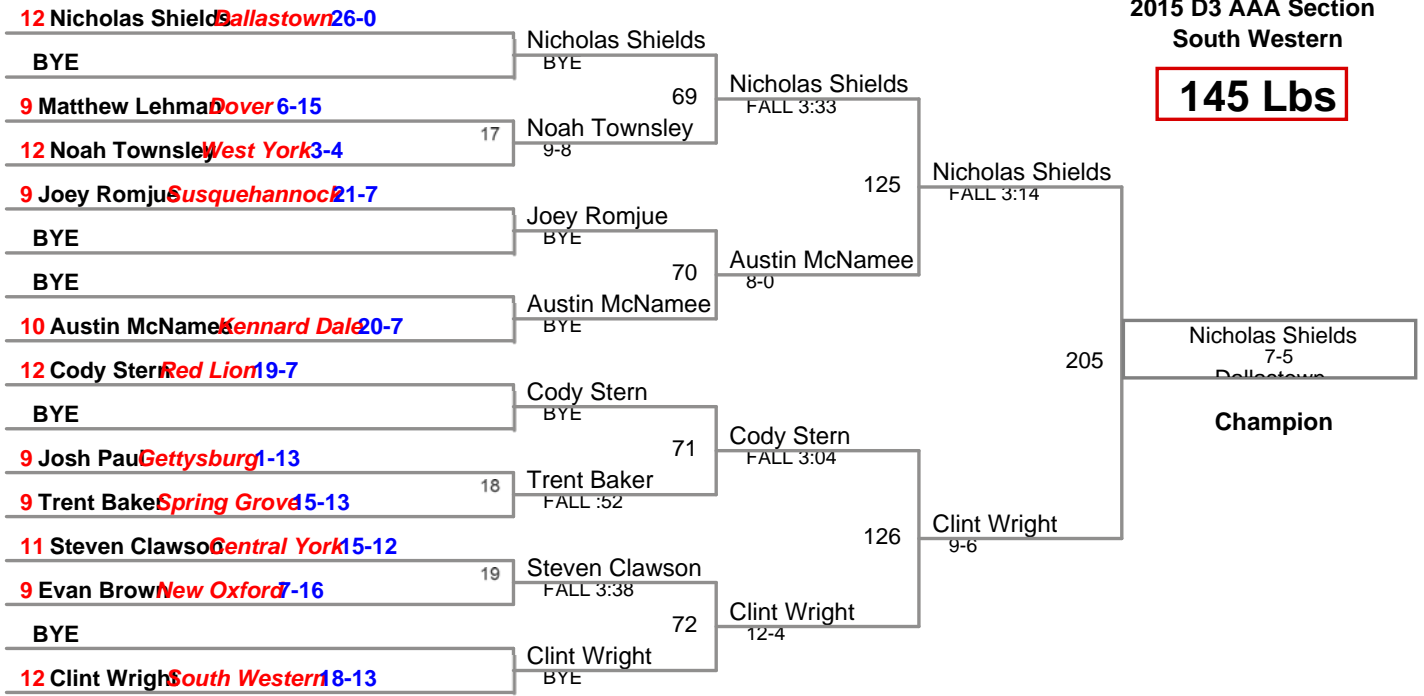

2015 D3 AAA Section  
South Western

**106 Lbs**

2015 D3 AAA Section  
South Western

**113 Lbs**

2015 D3 AAA Section  
South Western

**120 Lbs**

2015 D3 AAA Section  
South Western

**126 Lbs**

2015 D3 AAA Section  
South Western

**132 Lbs**

2015 D3 AAA Section  
South Western

**138 Lbs**

2015 D3 AAA Section  
South Western

**145 Lbs**

2015 D3 AAA Section  
South Western

**152 Lbs**

Garrett Stauffer  
8-2  
West York

**Champion**

**5th Place**

**3rd Place**

2015 D3 AAA Section  
South Western

**160 Lbs**

2015 D3 AAA Section  
South Western

**182 Lbs**