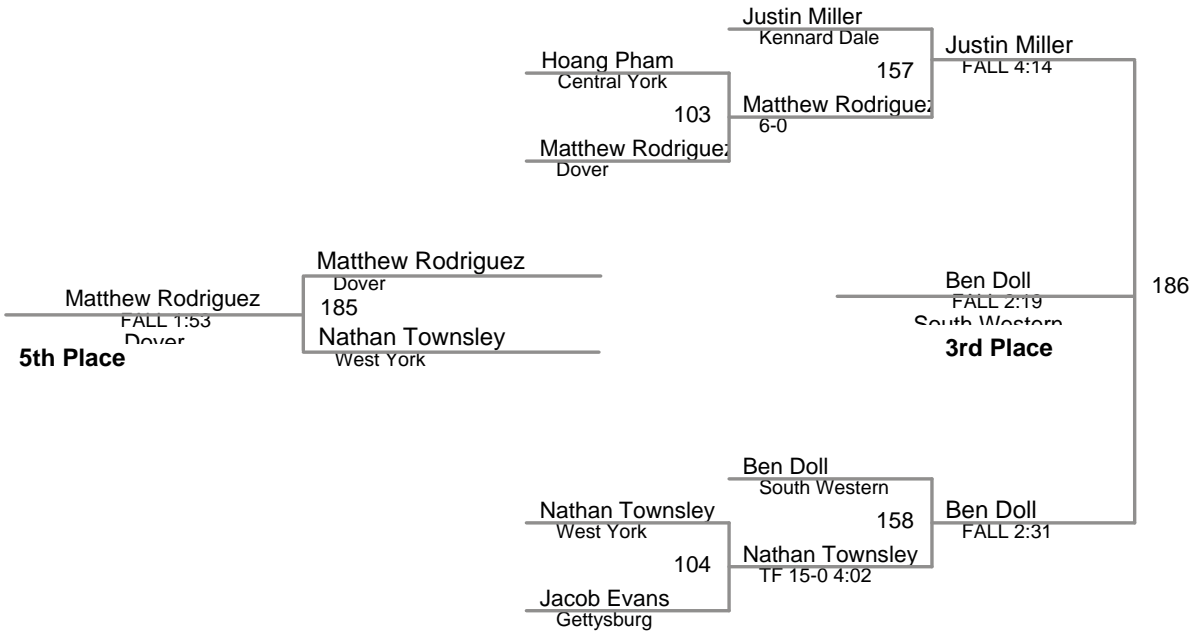

2015 D3 AAA Section  
South Western

**106 Lbs**

2015 D3 AAA Section  
South Western

**113 Lbs**

2015 D3 AAA Section  
South Western

**120 Lbs**

2015 D3 AAA Section  
South Western

**126 Lbs**

2015 D3 AAA Section  
South Western

**132 Lbs**

2015 D3 AAA Section  
South Western

**138 Lbs**

2015 D3 AAA Section  
South Western

**145 Lbs**

2015 D3 AAA Section  
South Western

**152 Lbs**