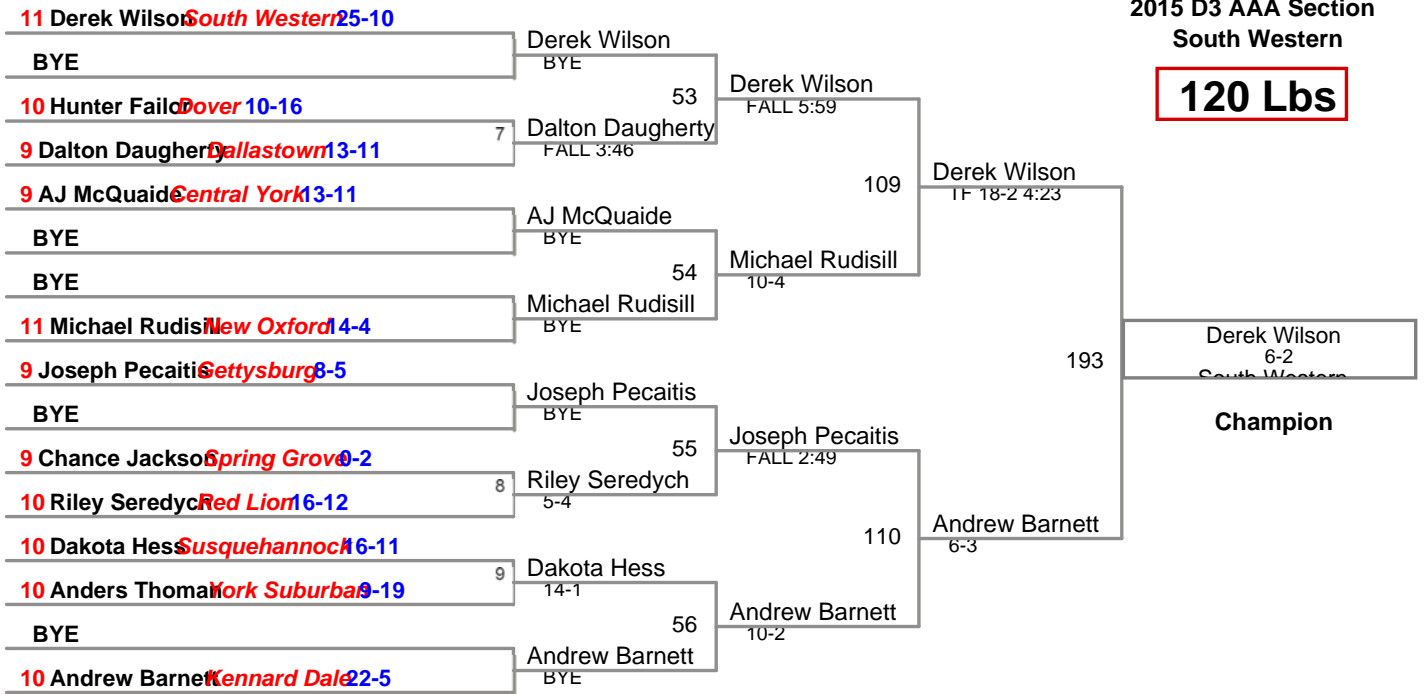

2015 D3 AAA Section  
South Western

**106 Lbs**

2015 D3 AAA Section  
South Western

**113 Lbs**

2015 D3 AAA Section  
South Western

**120 Lbs**

2015 D3 AAA Section  
South Western

**126 Lbs**

2015 D3 AAA Section  
South Western

**132 Lbs**

2015 D3 AAA Section  
South Western

**138 Lbs**

2015 D3 AAA Section  
South Western

**145 Lbs**

2015 D3 AAA Section  
South Western

**152 Lbs**