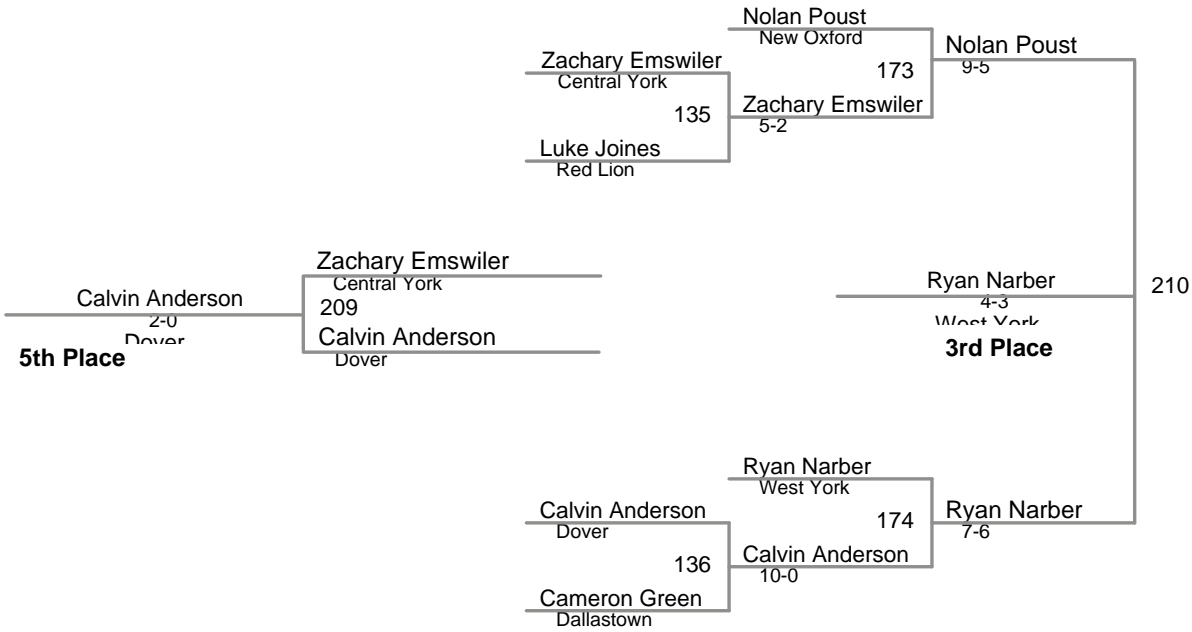

Garrett Stauffer  
8-2  
West York

**Champion**

**5th Place**

**3rd Place**

2015 D3 AAA Section  
South Western

**160 Lbs**

2015 D3 AAA Section  
South Western

**182 Lbs**