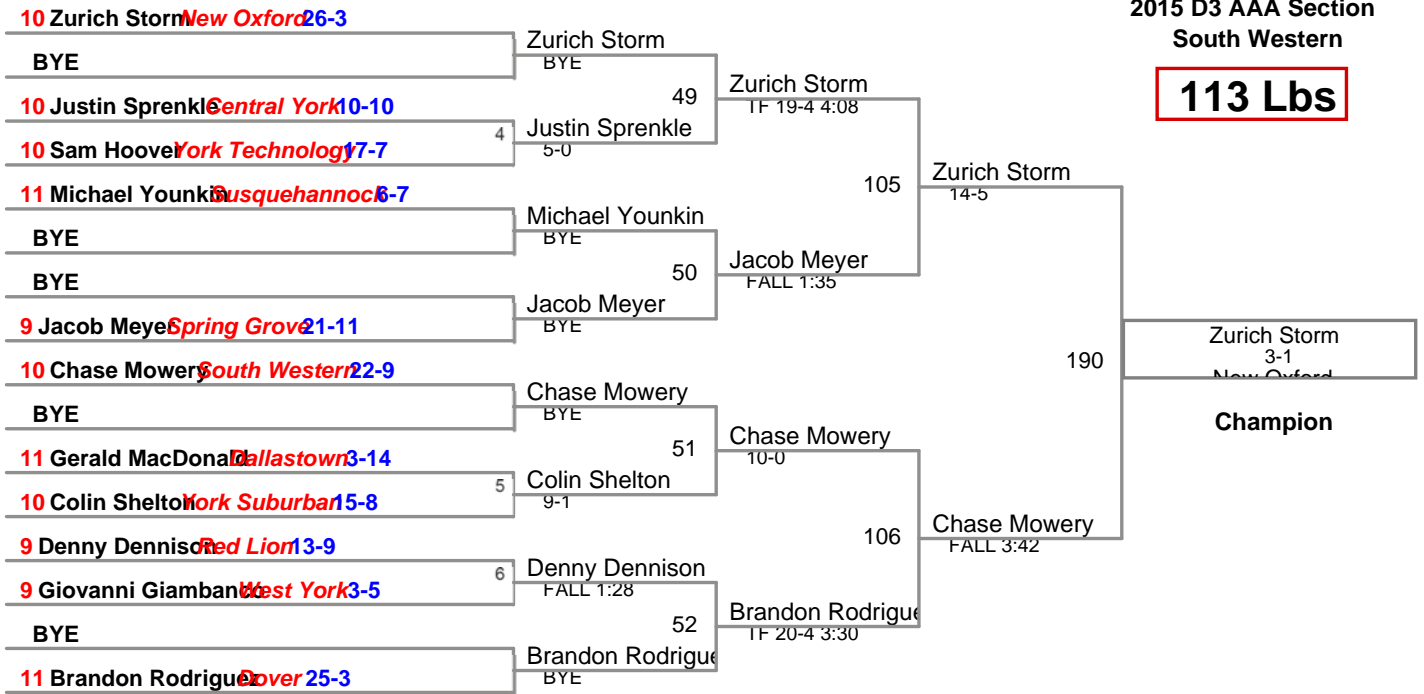

2015 D3 AAA Section  
South Western

**106 Lbs**

2015 D3 AAA Section  
South Western

**113 Lbs**

2015 D3 AAA Section  
South Western

**120 Lbs**

2015 D3 AAA Section  
South Western

**126 Lbs**

2015 D3 AAA Section  
South Western

**132 Lbs**

2015 D3 AAA Section  
South Western

**138 Lbs**

2015 D3 AAA Section  
South Western

**145 Lbs**

2015 D3 AAA Section  
South Western

**152 Lbs**