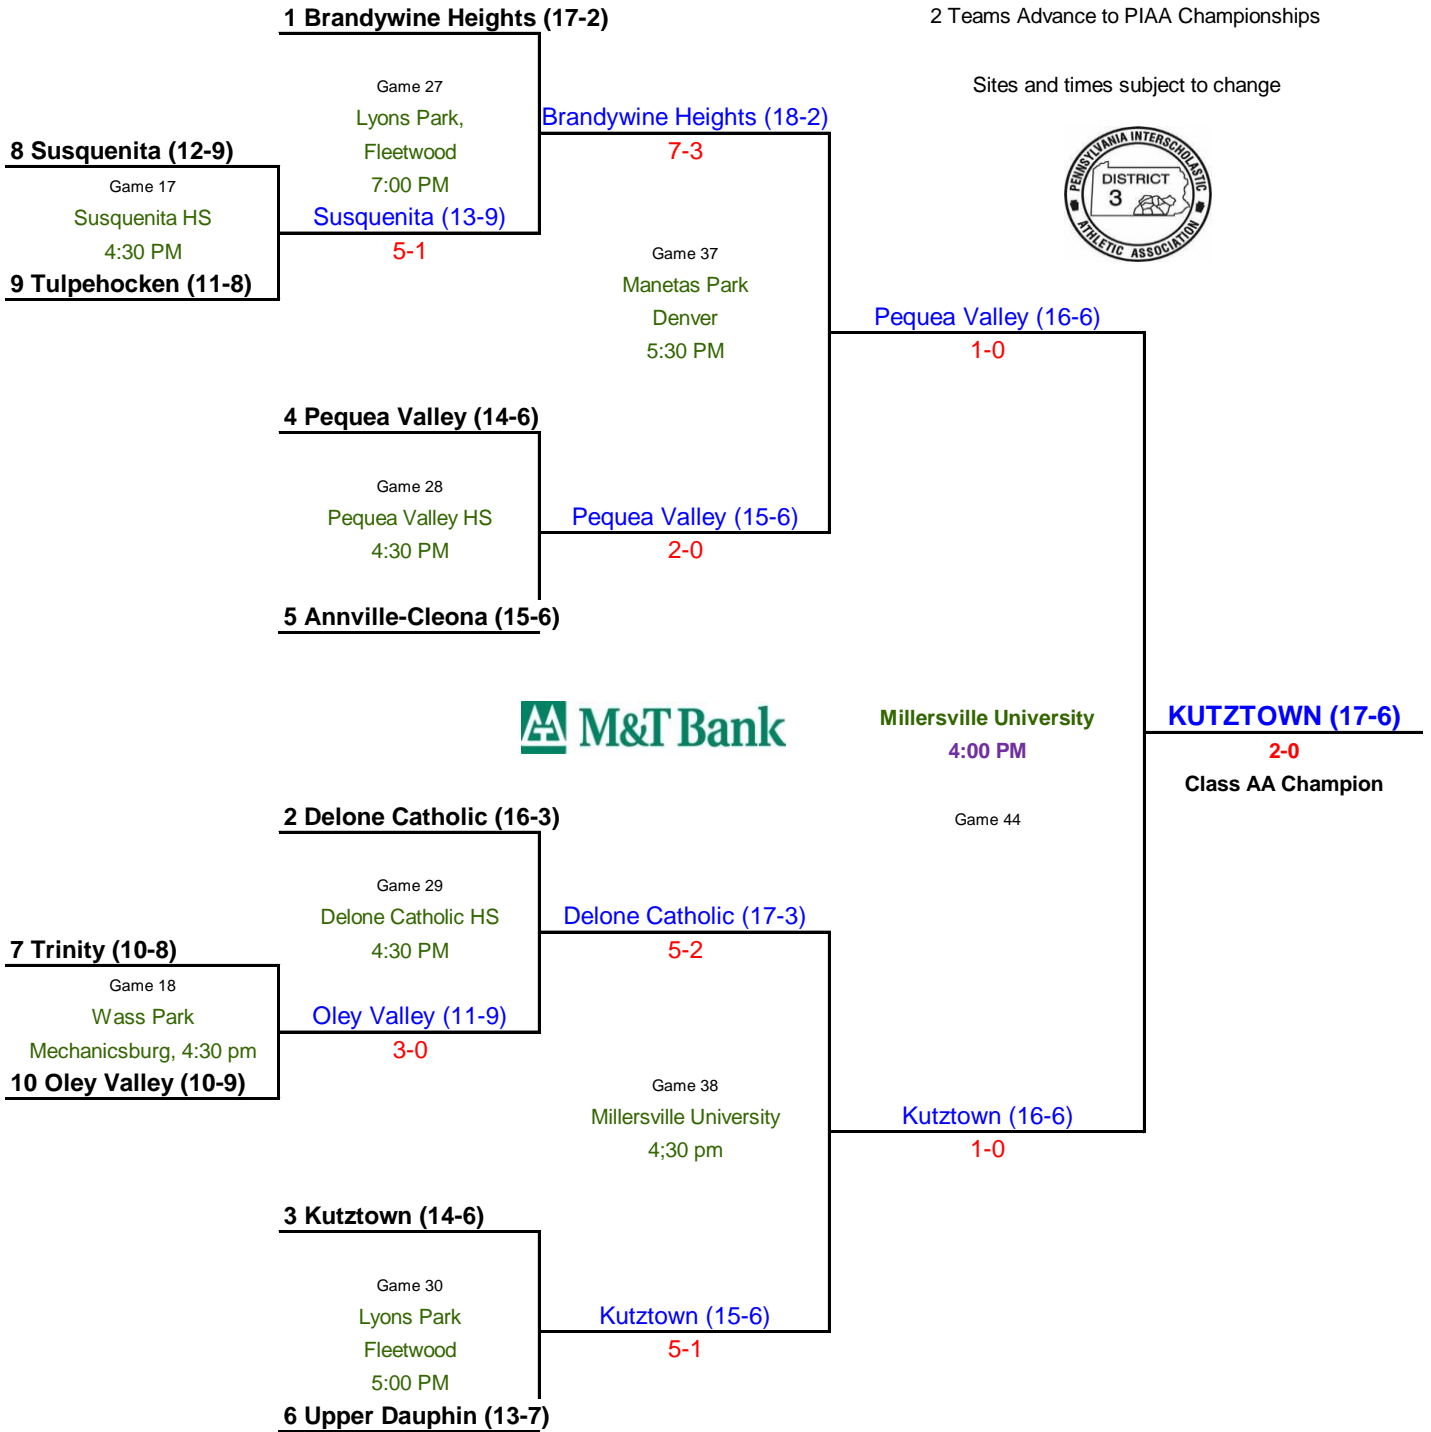

2016 PIAA District III M&T Bank Softball Championships

CLASS AA

Tues, May 24
First round

Thurs., May 26
Quarterfinals

Tues., May 31
Semifinals

Thurs., June 2
Championship
Time change in purple

2 Teams Advance to PIAA Championships

Sites and times subject to change