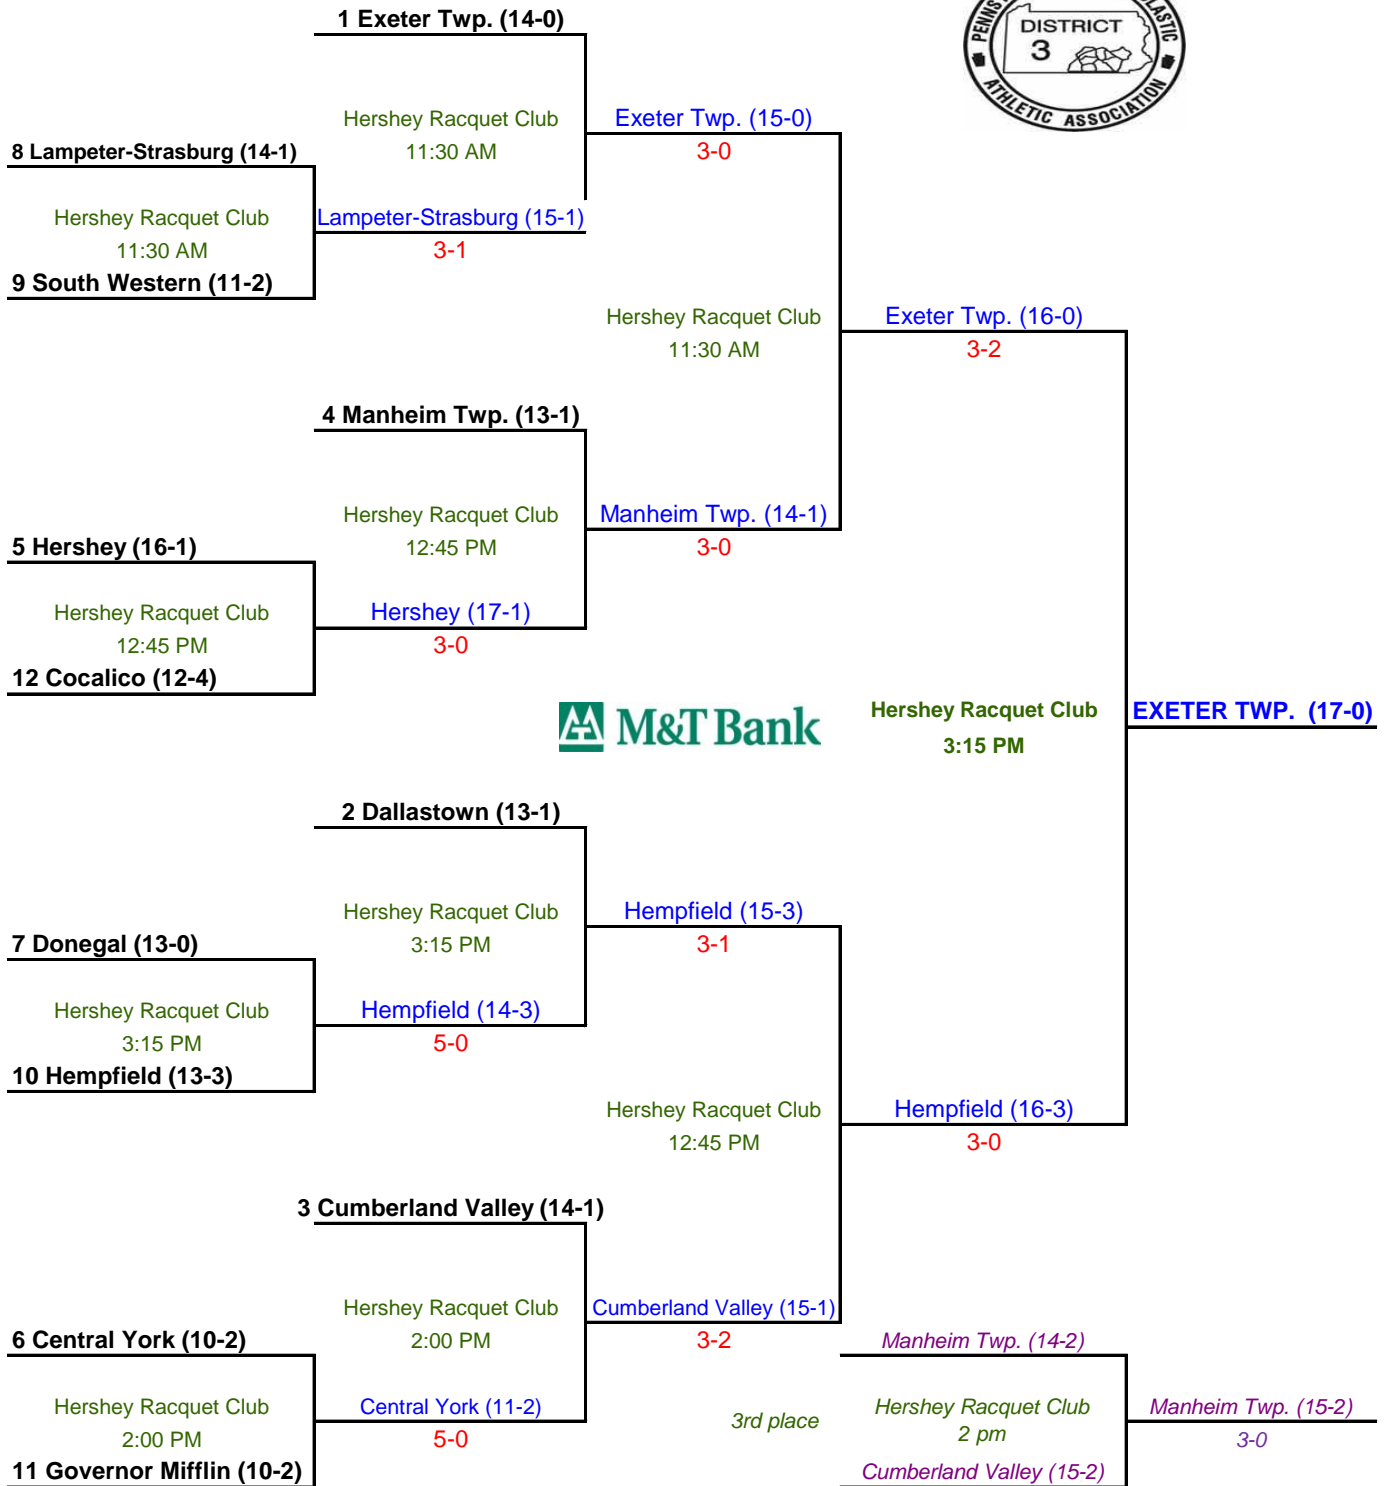

2015-2016 PIAA DISTRICT 3 M&T BANK GIRLS TEAM TENNIS CHAMPIONSHIP CLASS AAA

Thurs., Oct. 15

Tues., Oct. 20

Wed., Oct. 21

Thurs., Oct. 22

ALL MATCH RESULTS ON ENSUING PAGES

FIRST ROUND RESULTS

Lampeter-Strasburg 3, South Western 1