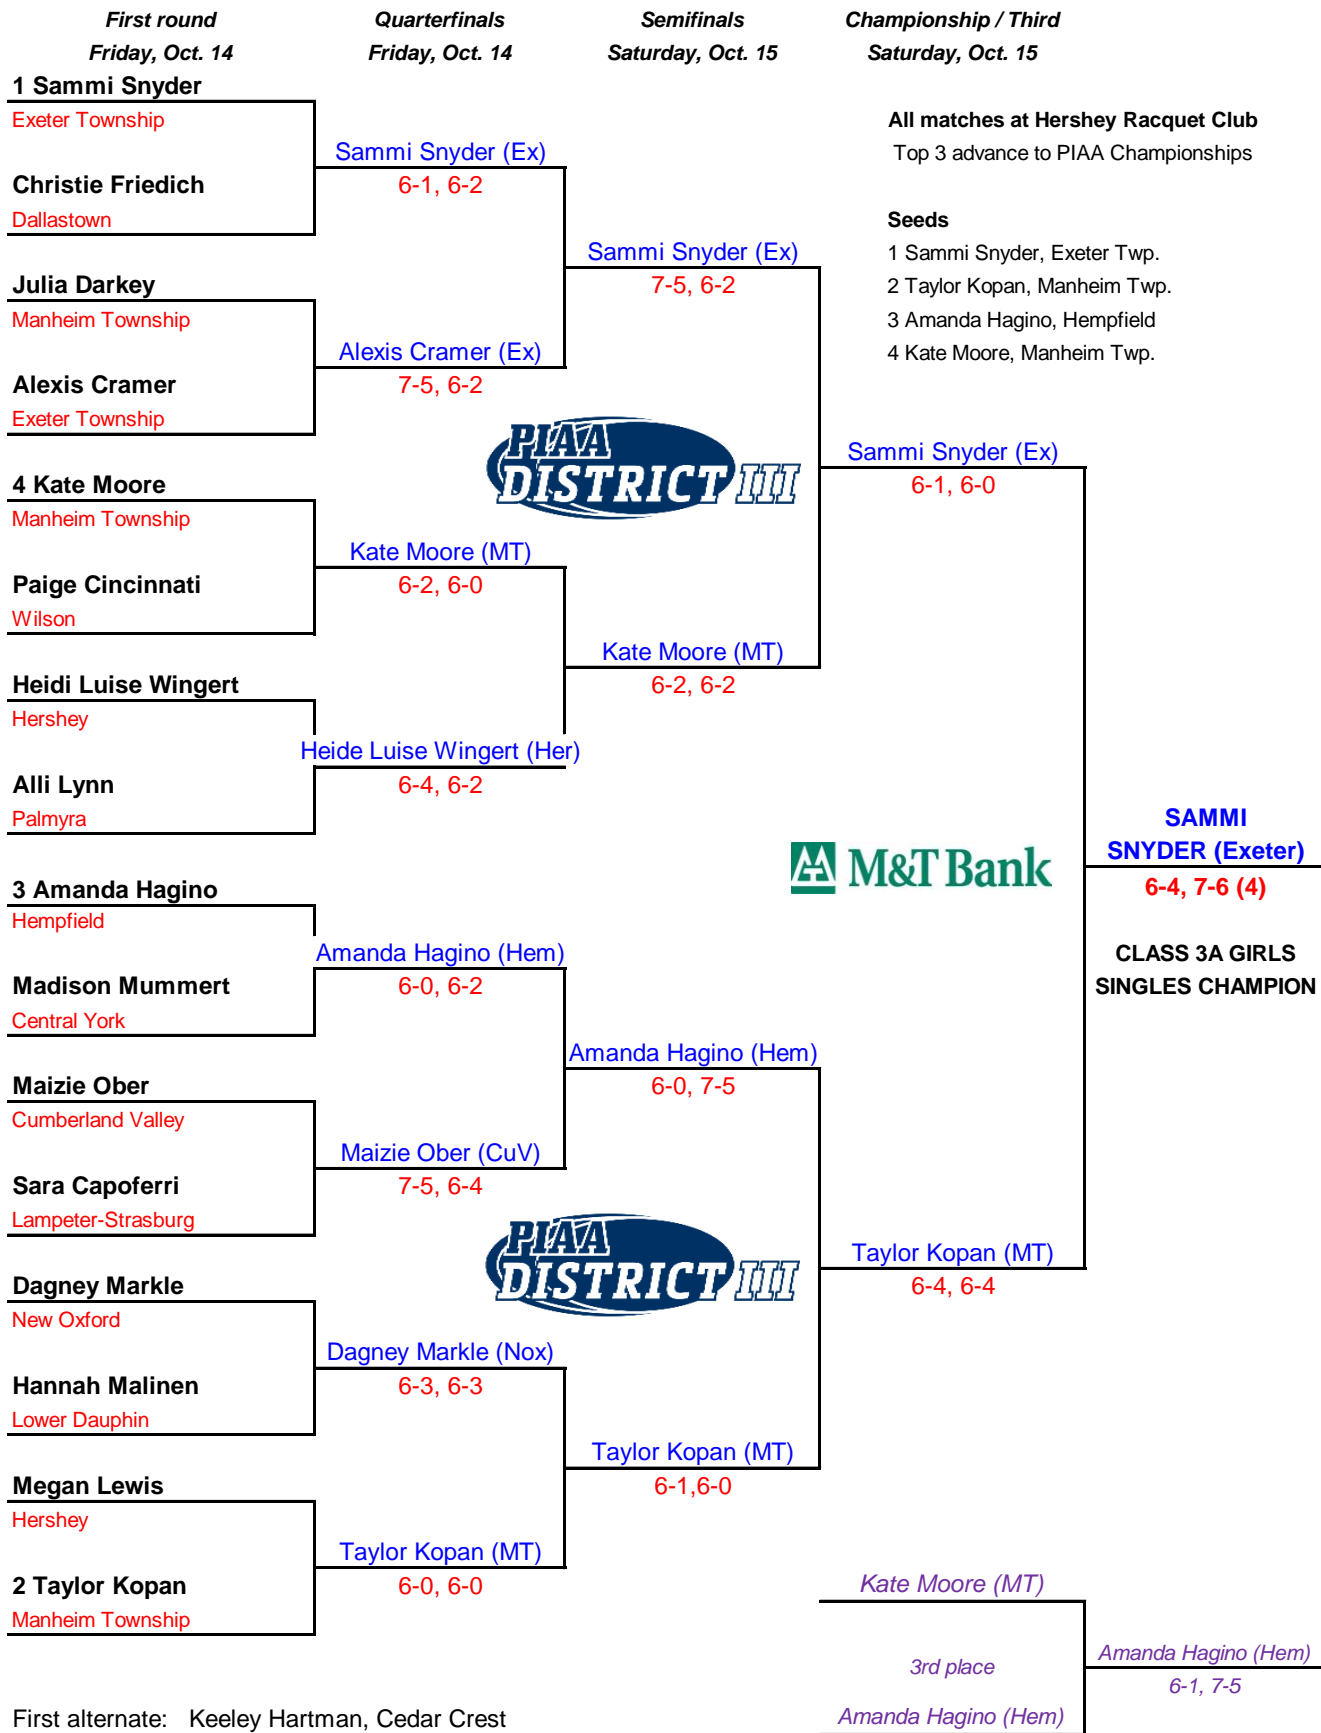

2016-2017 DISTRICT III M&T BANK TENNIS CHAMPIONSHIPS

CLASS 3A GIRLS SINGLES

First alternate: Keeley Hartman, Cedar Crest
Second alternate: Katie Donnell, Hempfield