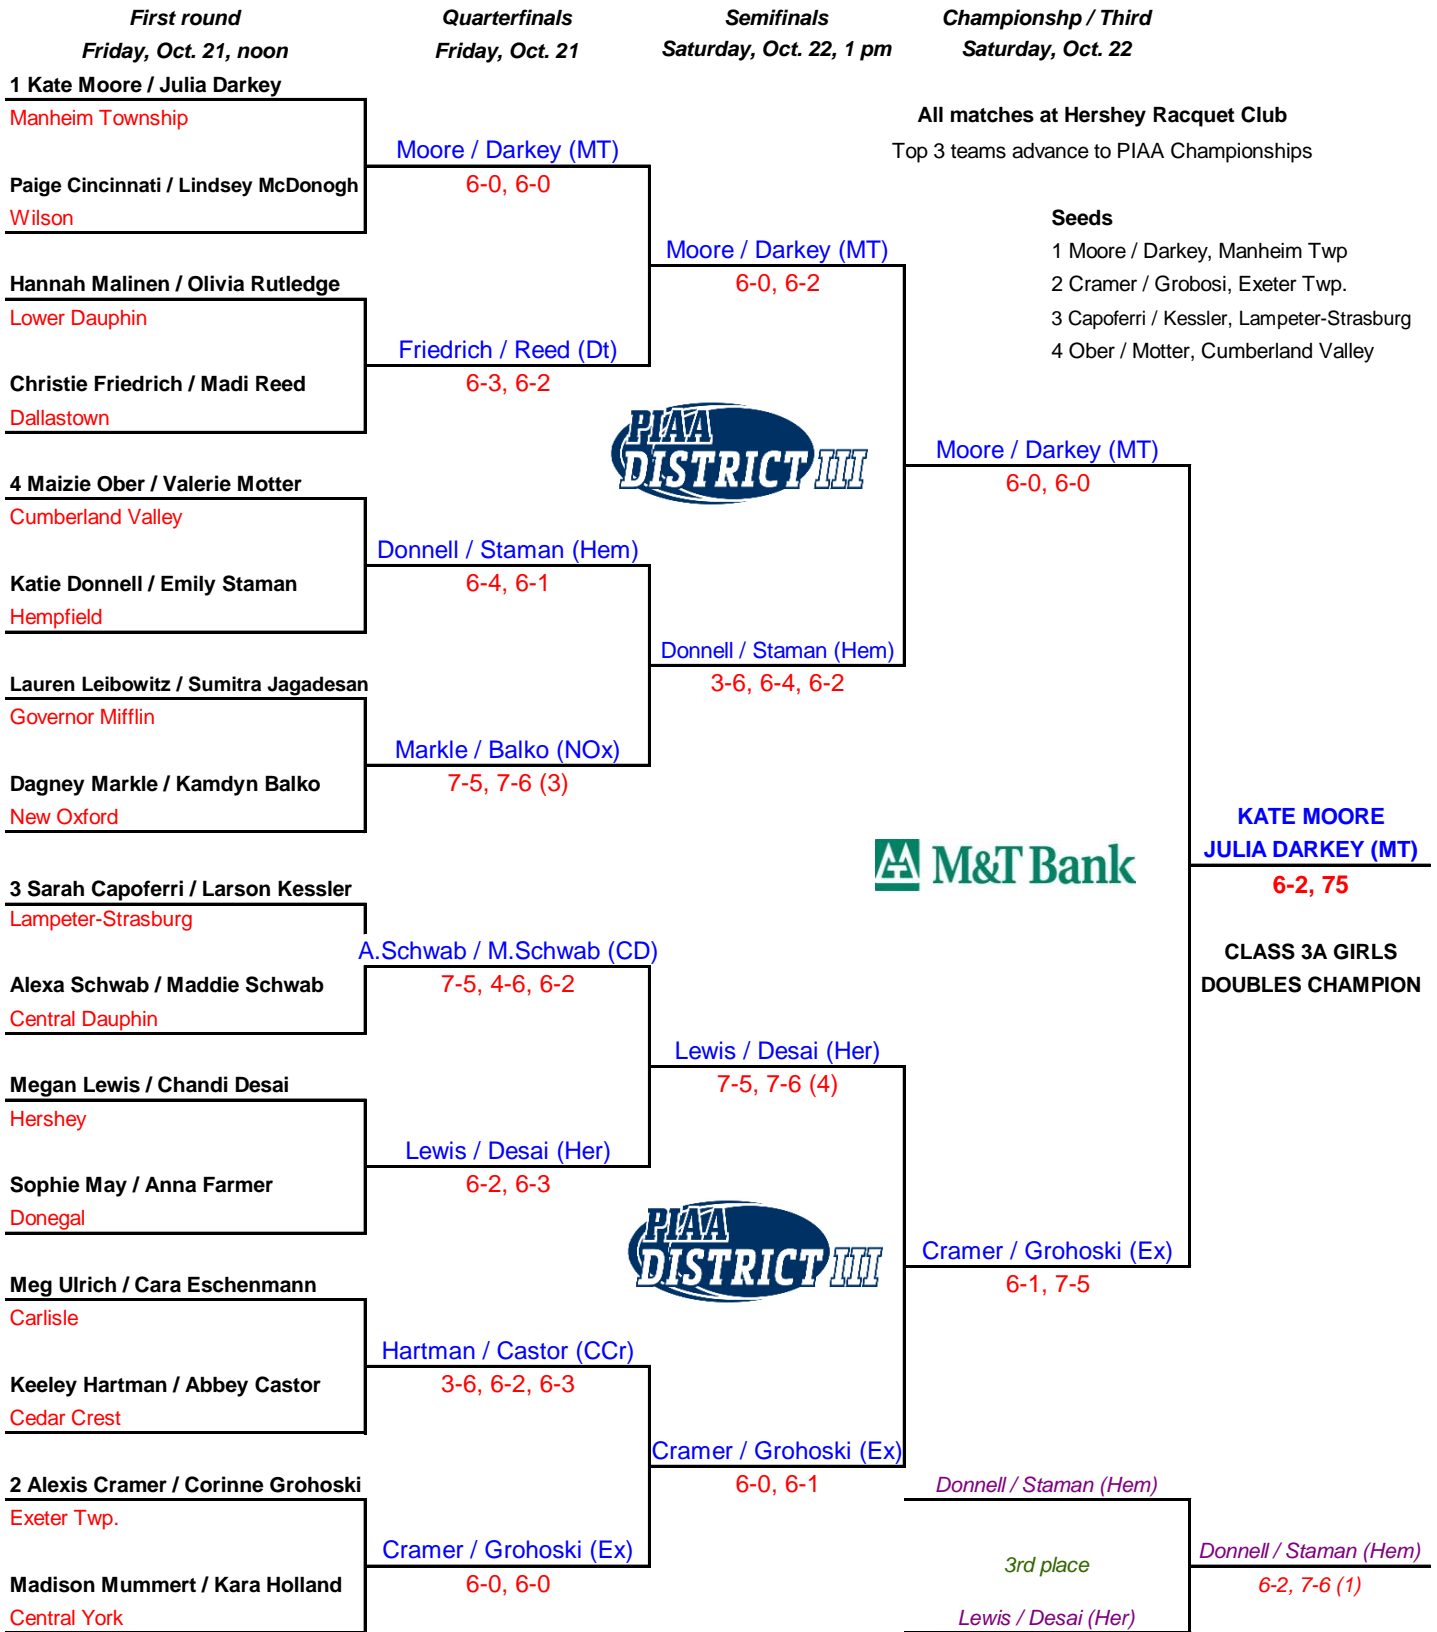

2016-2017 DISTRICT III M&T BANK TENNIS CHAMPIONSHIP

CLASS 3A GIRLS DOUBLES

1st alternate: Lizzie McBride / Emily Garvin, Manheim Twp

2nd alternate: Livia Jackson / Brittany Mumma, Hempfield