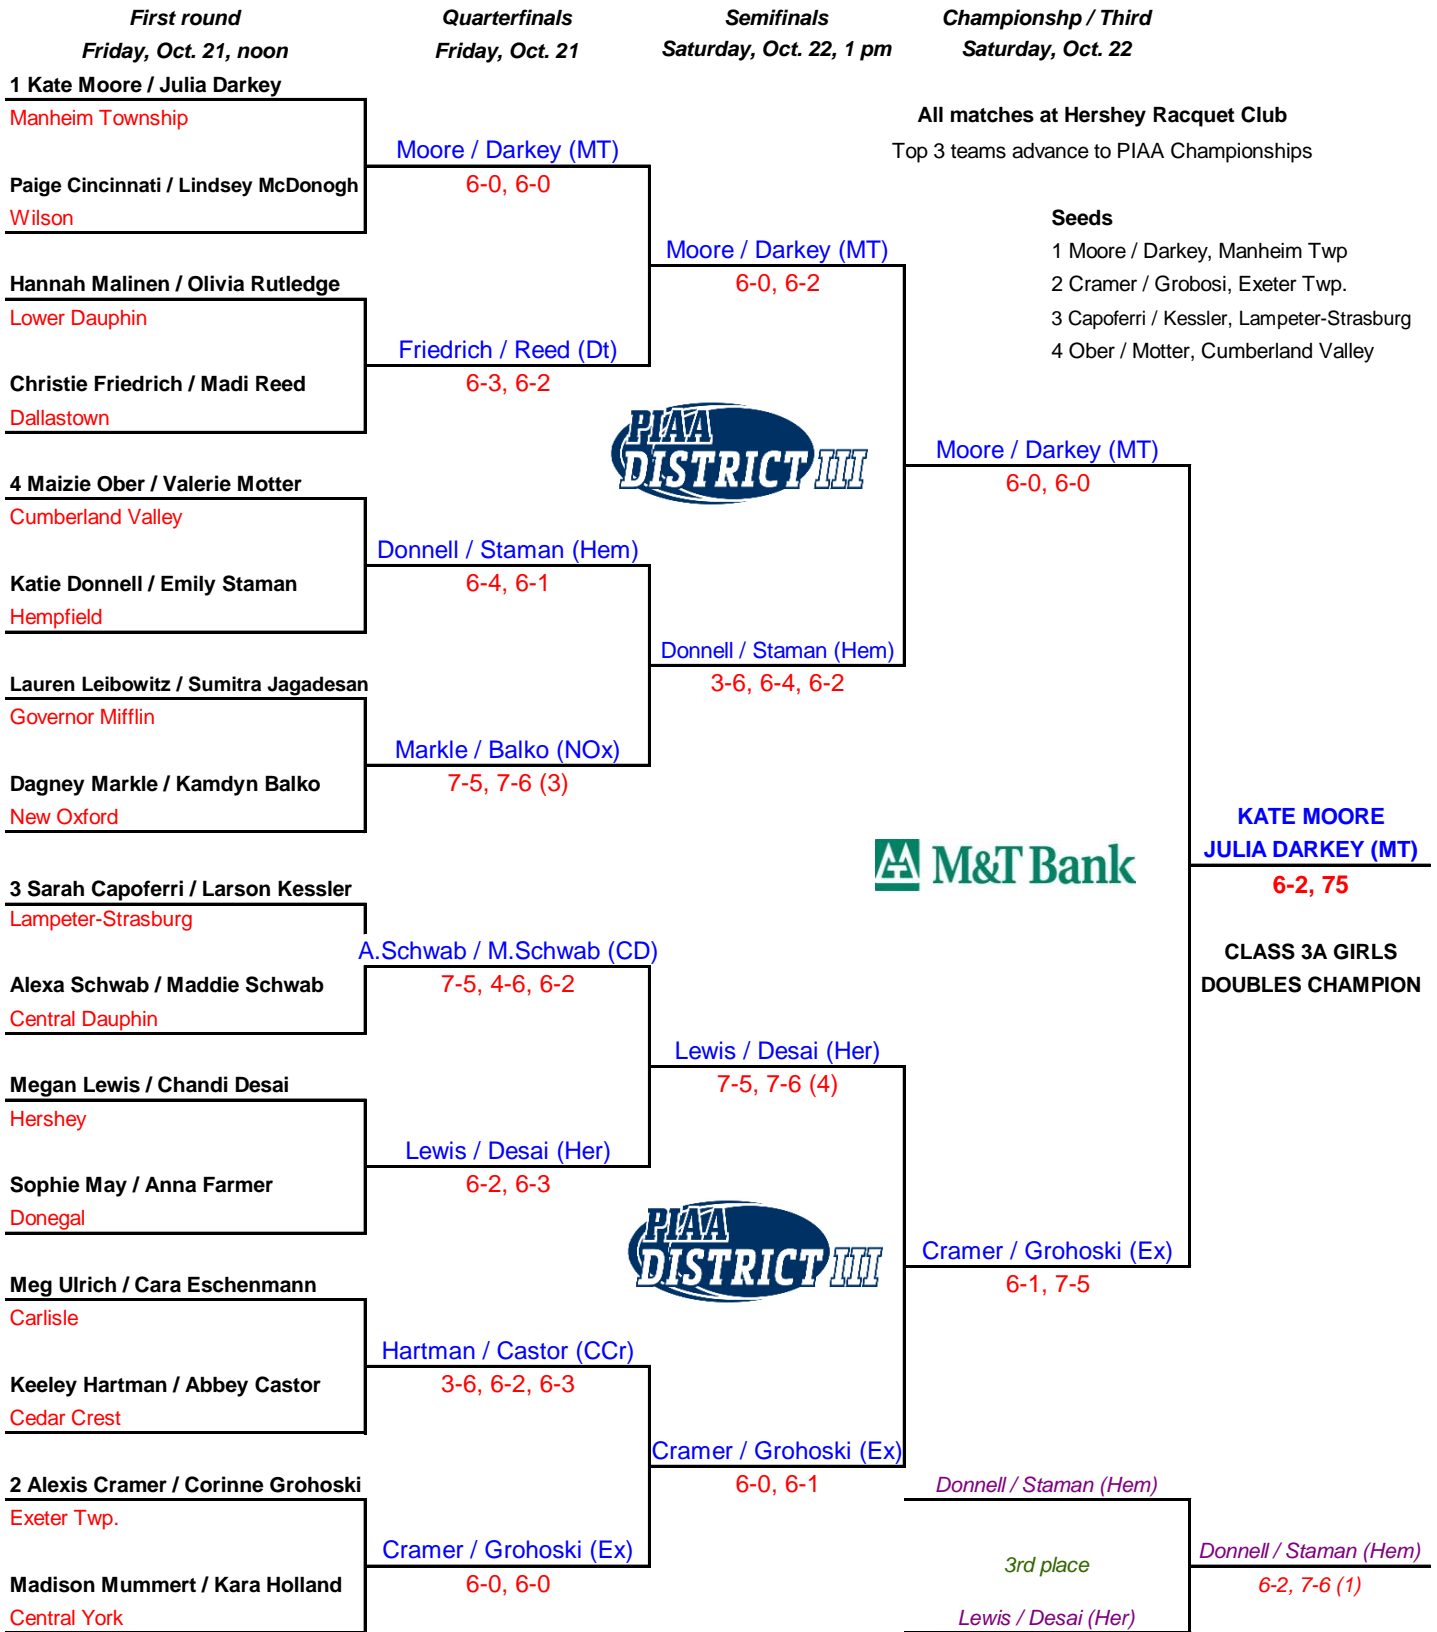

2016-2017 DISTRICT III M&T BANK TENNIS CHAMPIONSHIP

CLASS 3A GIRLS DOUBLES

1st alternate: Lizzie McBride / Emily Garvin, Manheim Twp
 2nd alternate: Livia Jackson / Brittany Mumma, Hempfield