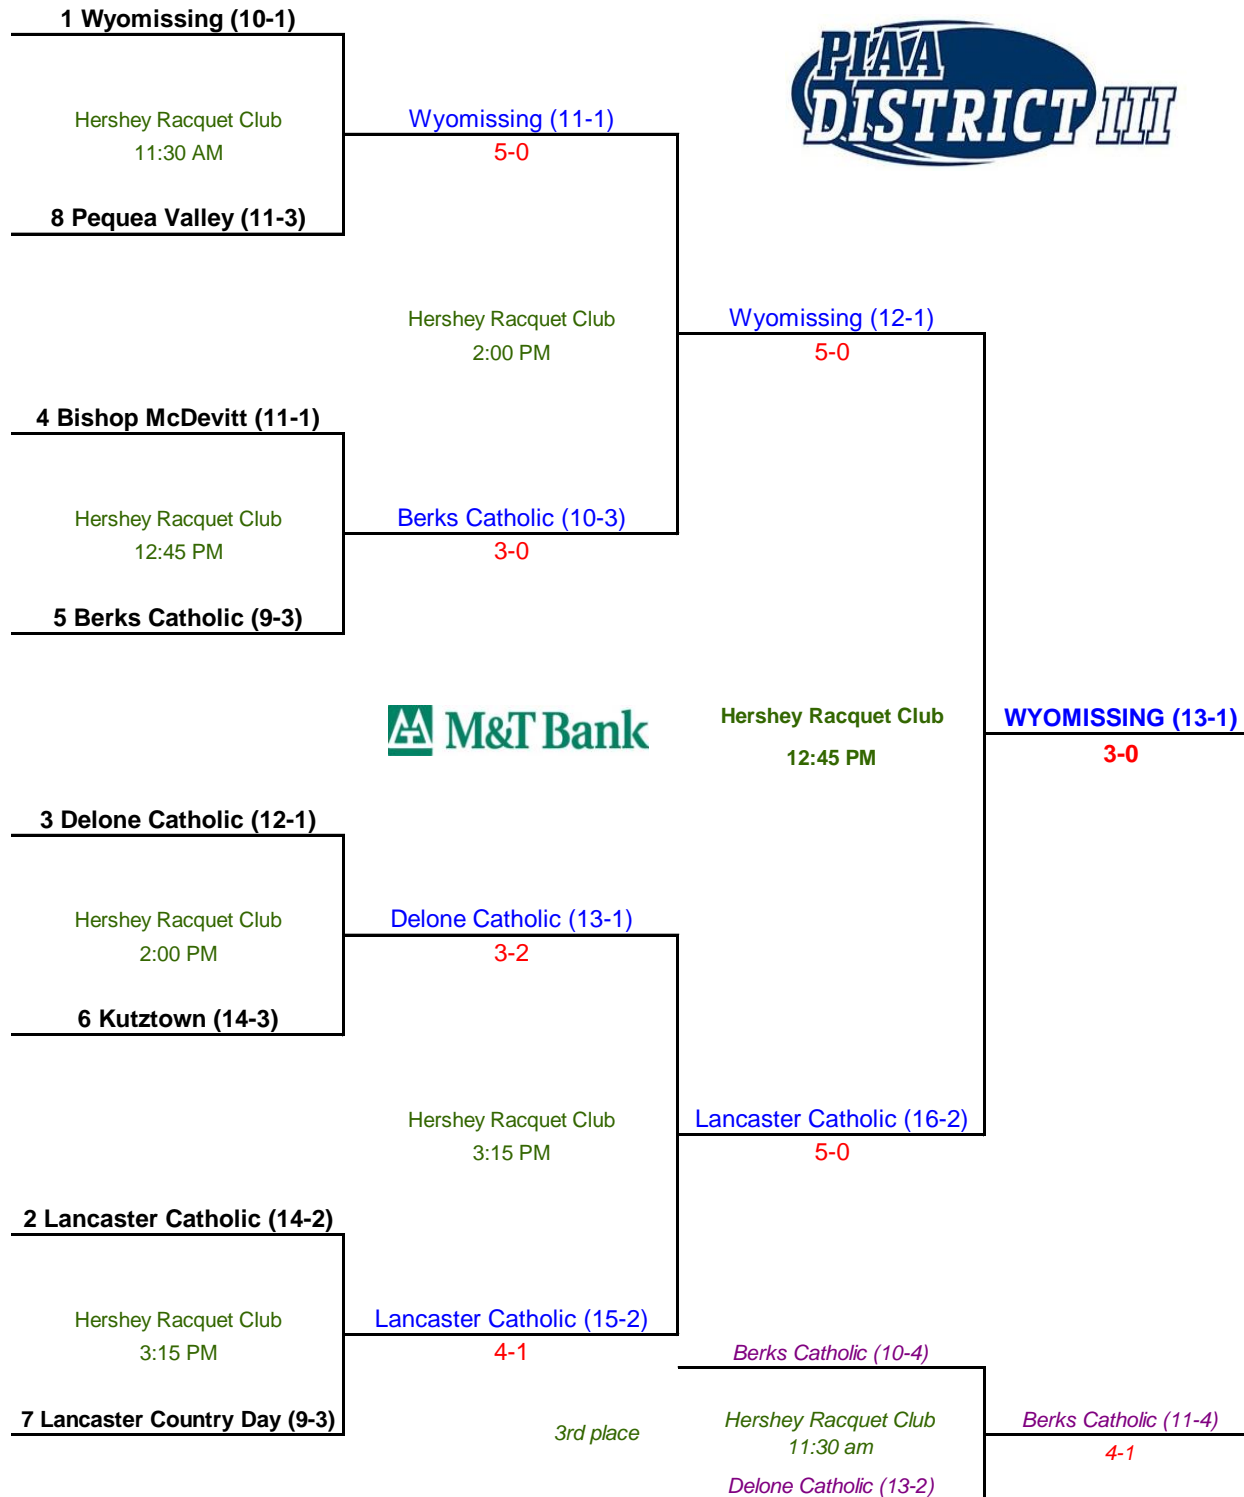

2016-2017 DISTRICT III M&T BANK TEAM TENNIS CHAMPIONSHIP CLASS 2A GIRLS

Quarterfinals
Monday, Oct. 17

Semifinals
Wednesday, Oct. 19

Championship / Third
Thursday, Oct. 20

COMPLETE MATCH RESULTS ON ENSUING PAGE