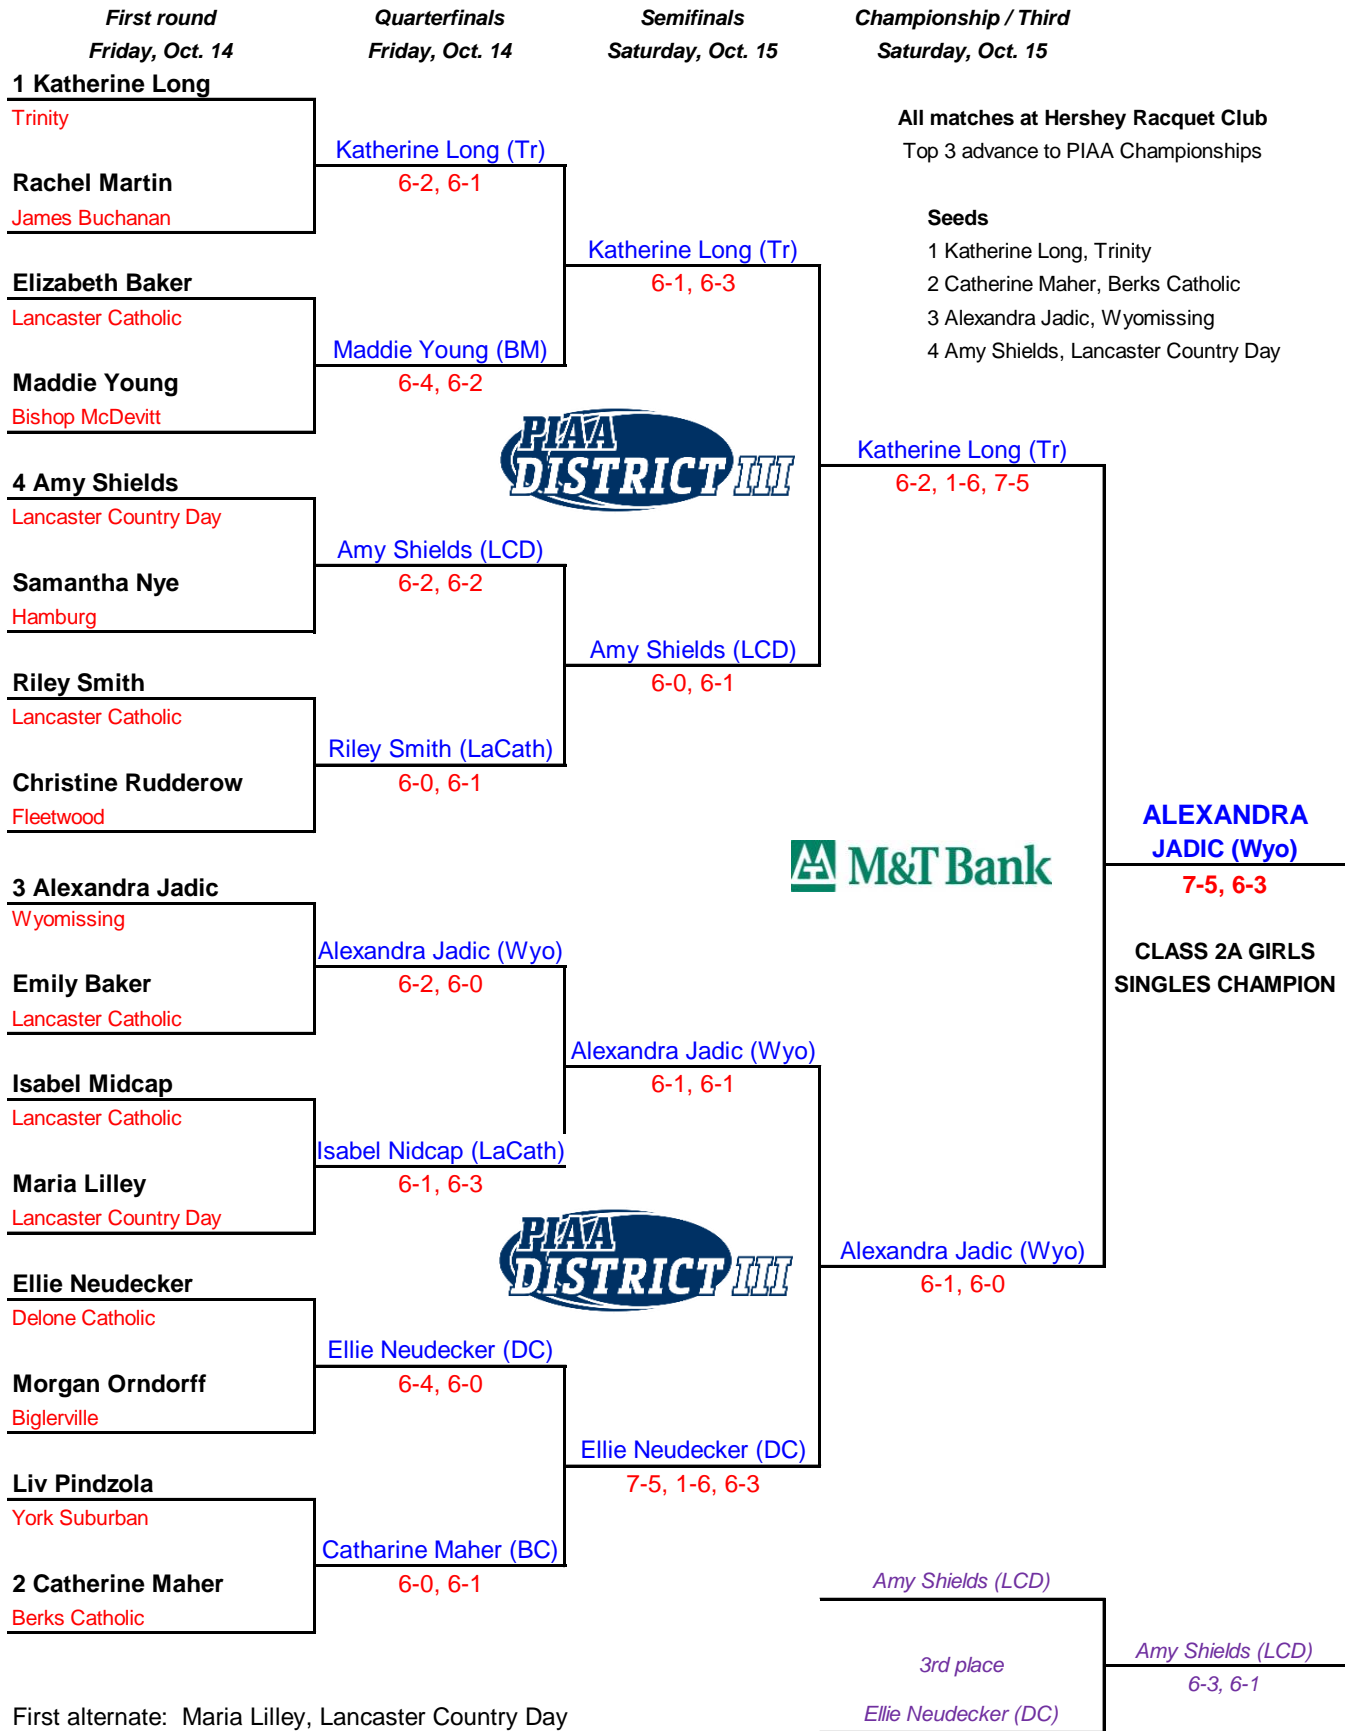

2016-2017 DISTRICT III M&T BANK TENNIS CHAMPIONSHIPS

CLASS 2A GIRLS SINGLES

First alternate: Maria Lilley, Lancaster Country Day
 Second alternate: Kendall Kubis, Lancaster Country Day