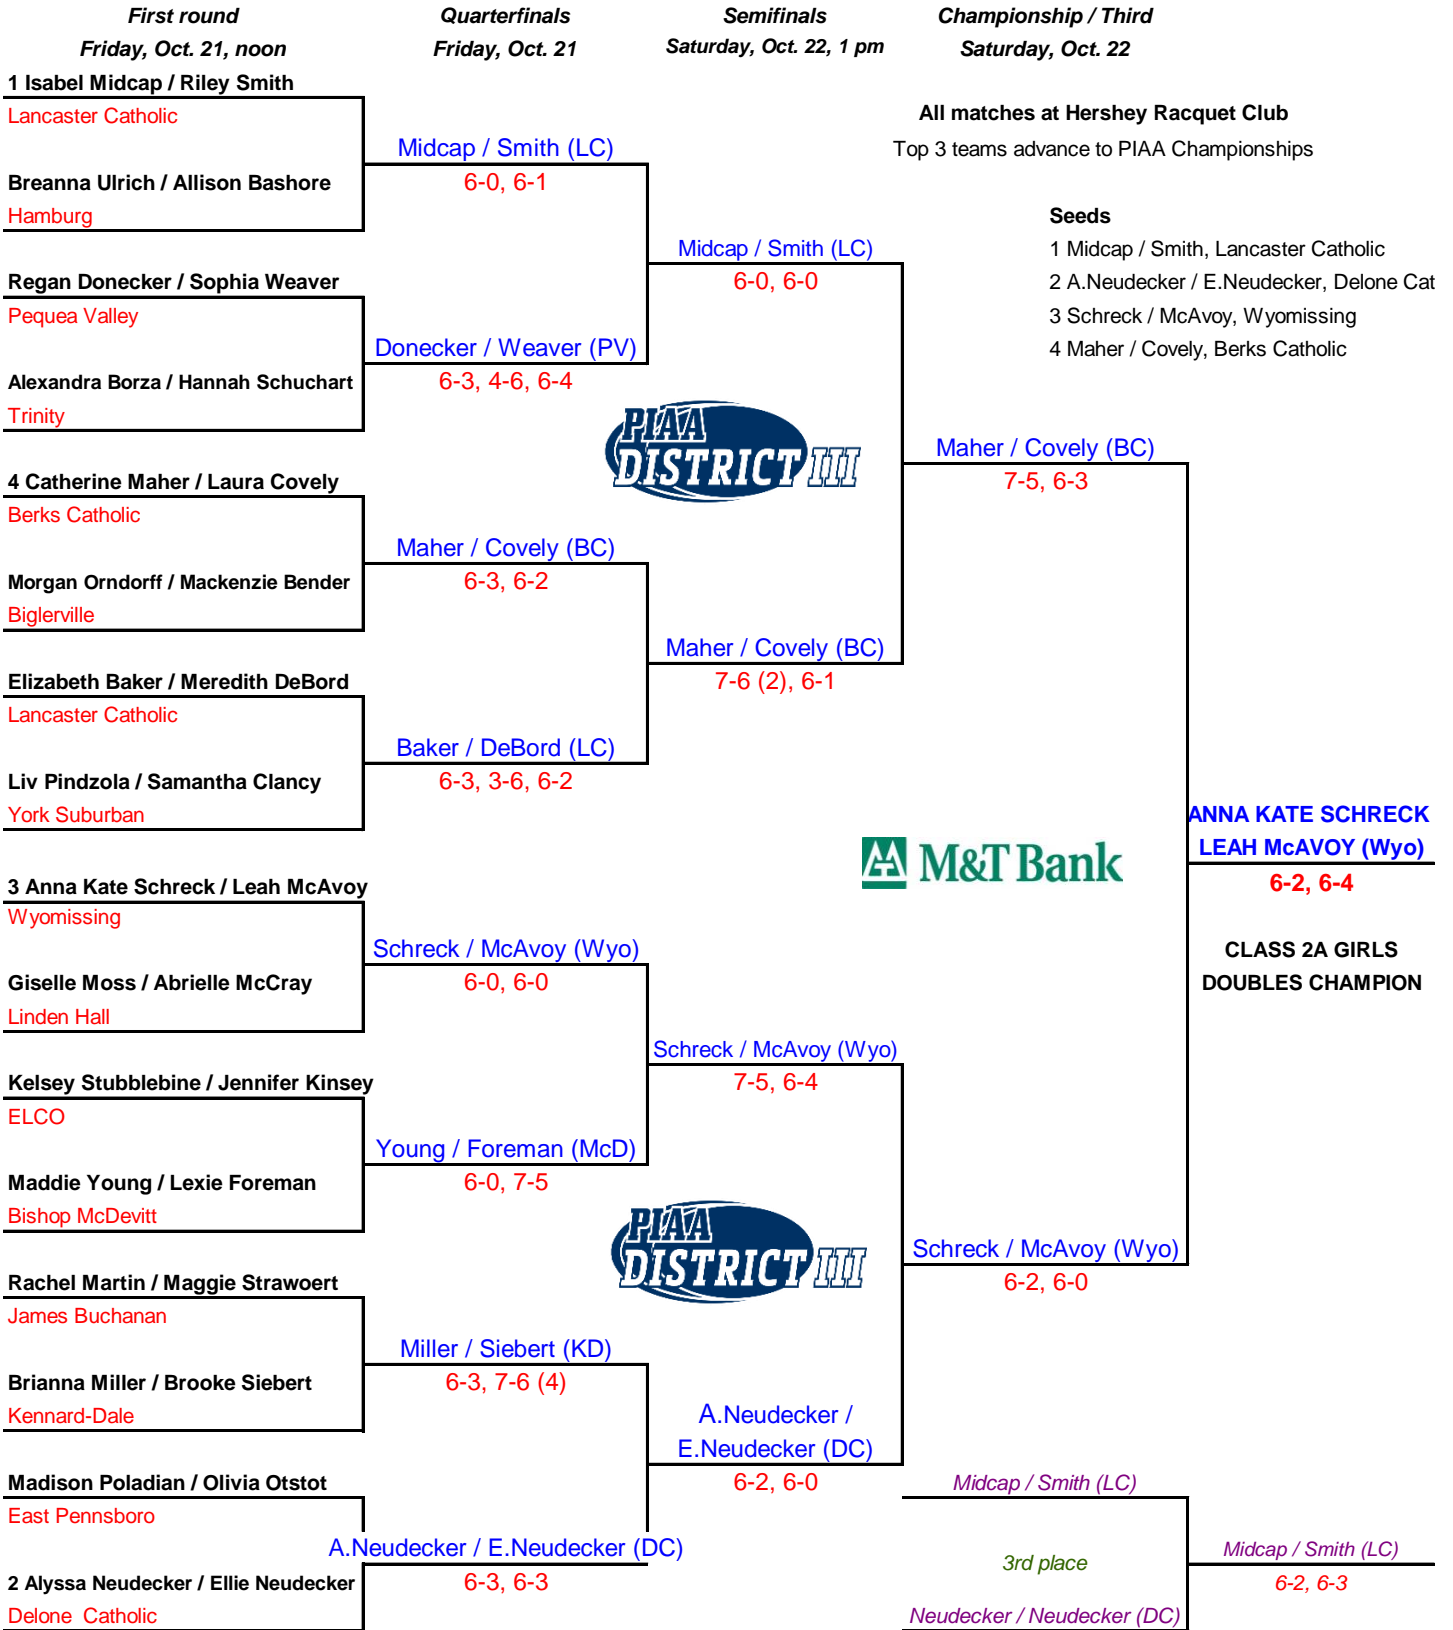

2016-2017 DISTRICT III M&T BANK TENNIS CHAMPIONSHIP

CLASS 2A GIRLS DOUBLES

1st alternate: Emily Baker / Meg Grasberger, Lancaster Catholic