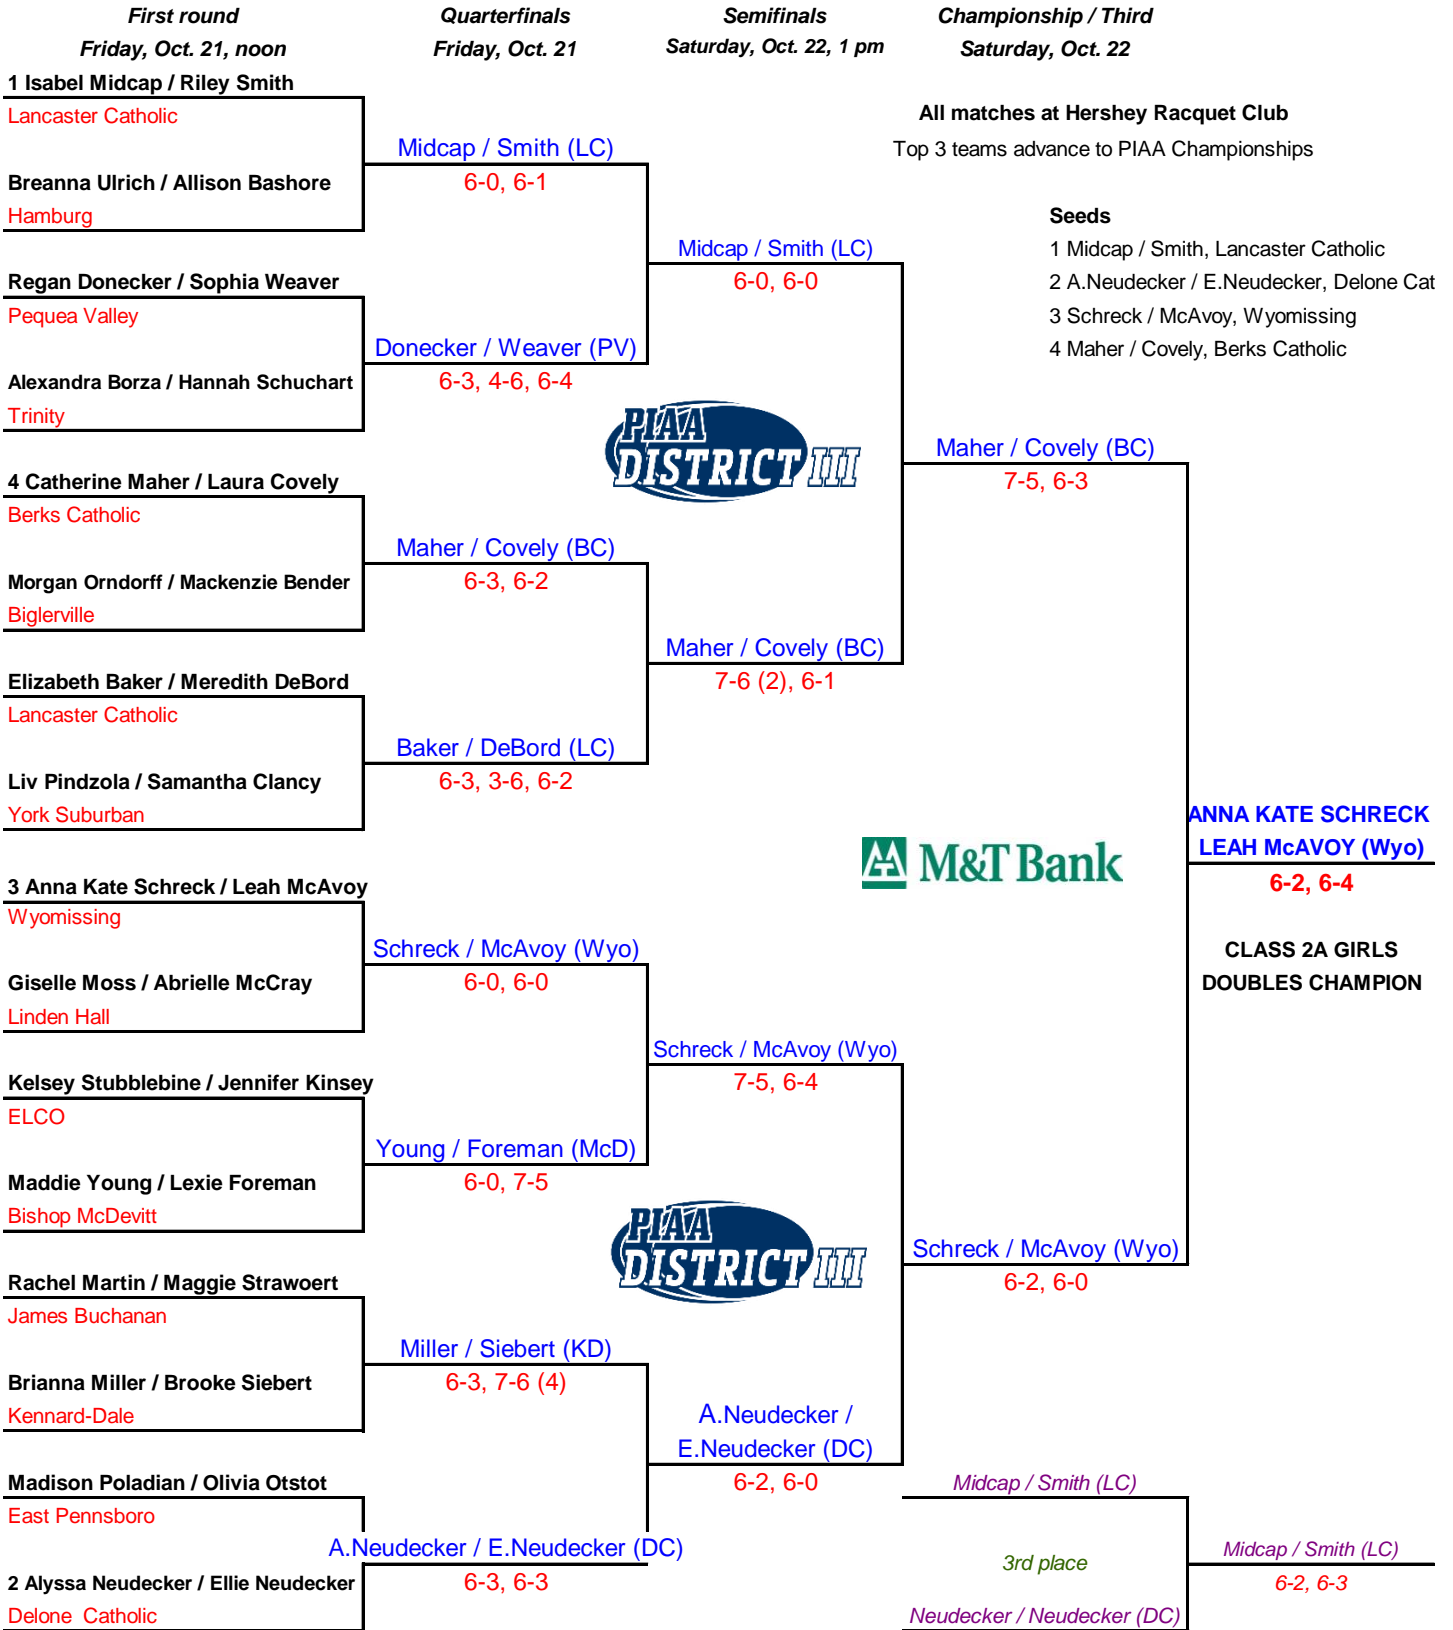

# 2016-2017 DISTRICT III M&T BANK TENNIS CHAMPIONSHIP

## CLASS 2A GIRLS DOUBLES

1st alternate: Emily Baker / Meg Grasberger, Lancaster Catholic