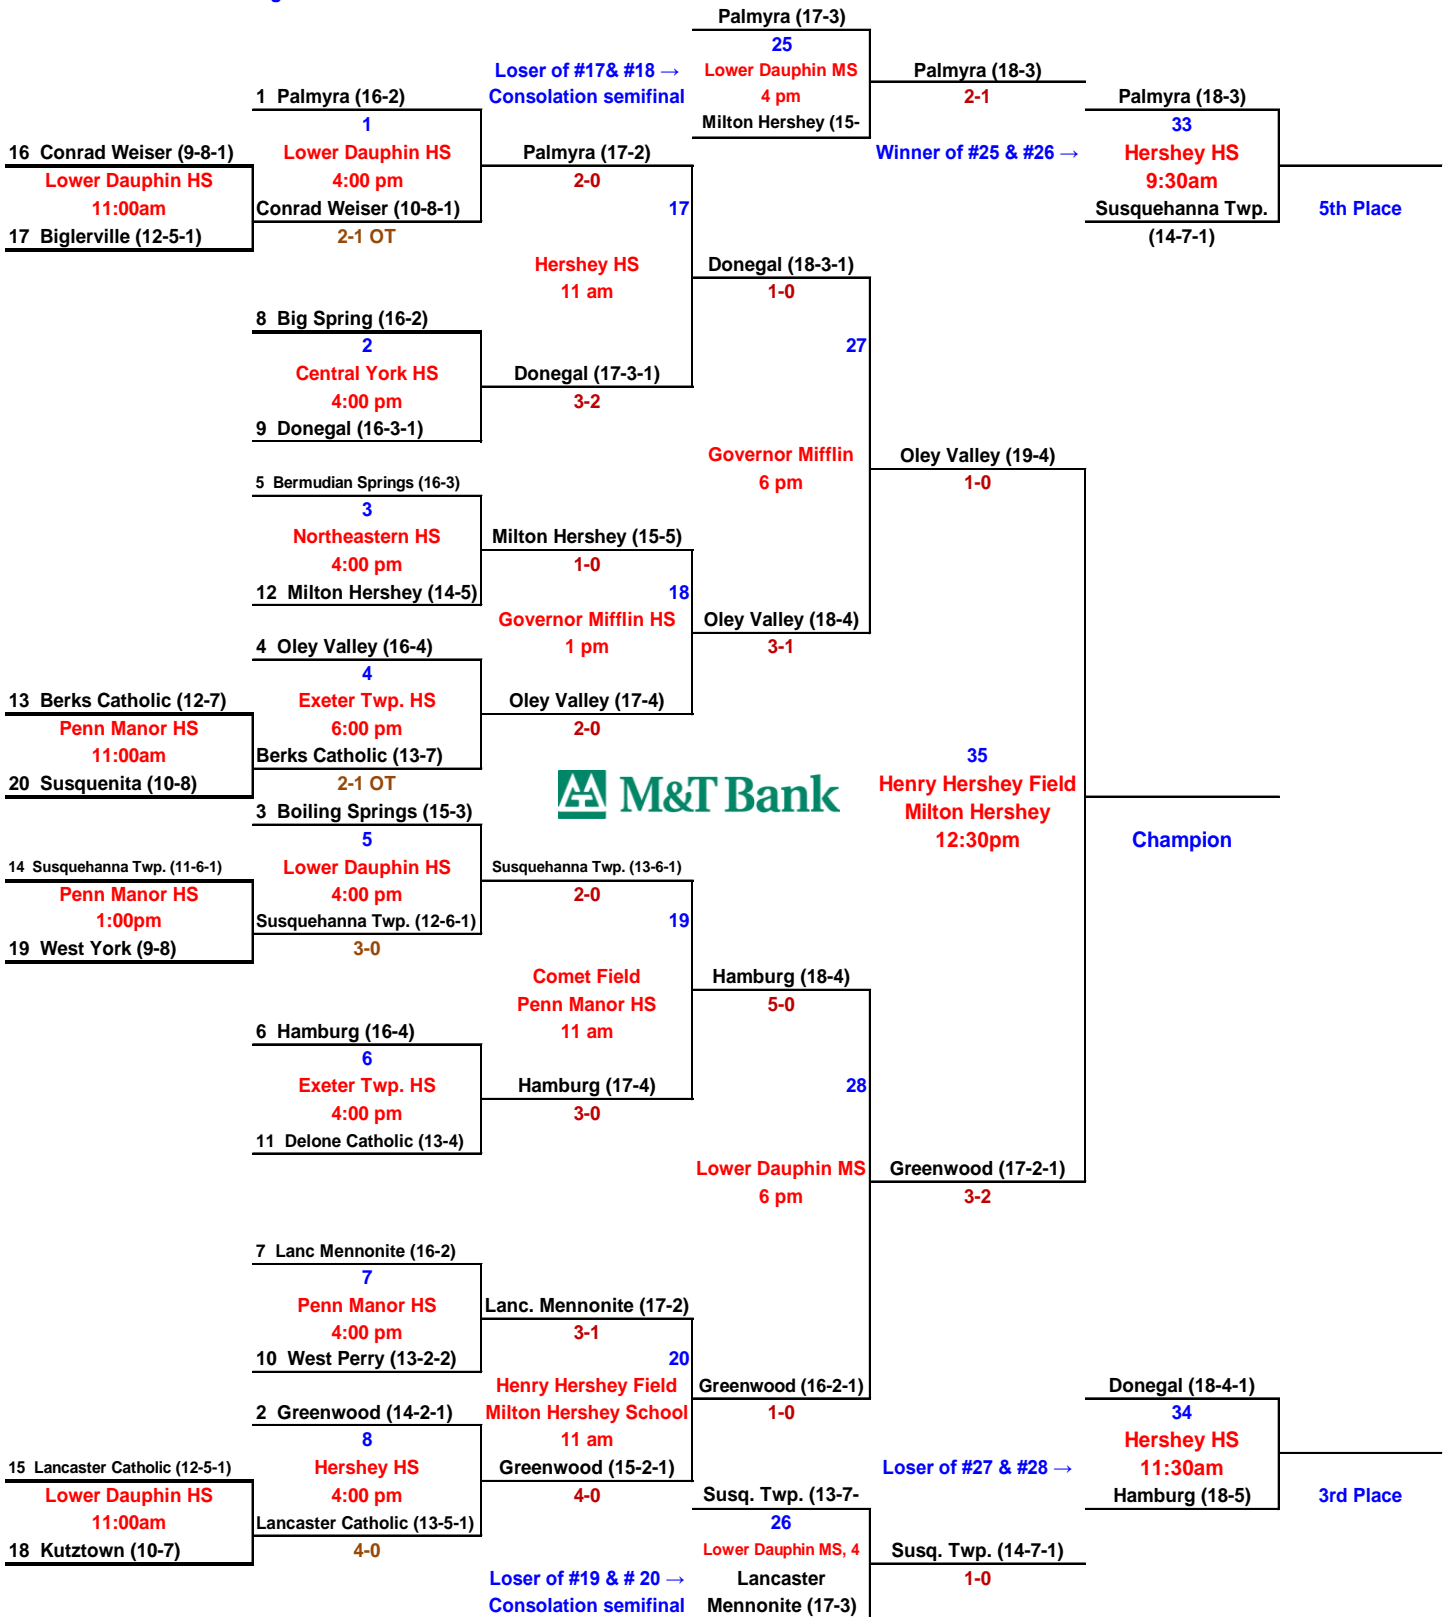

**PIAA DISTRICT III M&T BANK CLASS AA FIELD HOCKEY CHAMPIONSHIP
2012-2013**

10/20/2012   10/23/2012   10/27/2012   10/31/2012   11/3/2012

Numbers in blue are game numbers

CLASS AA ROSTERS

Oley Valley

<u>No</u>	<u>Name</u>	<u>Year</u>	<u>Pos</u>
3	Jamie Fries	Jr	M
4	Maggie Fries	Jr	F
5	Kenidy Kubitz	Jr	B
7	Carly Kauffman	So	M
8	Erykah Funderburk	Fr	F
9	Hannah Roland	Jr	M
10	Skyler Fretz	Jr	B
11	Megan McClellan	Sr	M
12	Thaila Williamson	So	B
14	Rachel Stahl	Sr	M
16	Marissa Shores	Fr	M
18	Nicole Snyder	Sr	F
21	Laura Hinkle	So	F
22	Megan Kida	So	B
23	Elaine Ritschard	Jr	F
28	Erin Gillingham	Jr	F
35	Alexandra Davis	So	B
41	Courtney Wise	So	M
77	Julie Dautrich	So	GK
88	Shannon Yoder	Jr	GK
99	Rachel Hartman	Sr	GK

Head coach: Tiffany Cappellano. Assistant coaches:
Holly McCaw, Courtney Zook, Kelly Williamson

Greenwood

<u>No</u>	<u>Name</u>	<u>Year</u>	<u>Pos</u>
1	Olivia Kuhns	Fr	GK
3	Katie Osborne	Sr	GK
5	Brittany Lauver	So	B
7	Taylor Tompkins	Sr	M
9	Hattie Kuhns	Jr	F
11	Jordan Burkpile	Jr	F
12	Kelsey Keener	Fr	F
13	Lauren Wilson	Jr	F
14	Mackenzie Drew	Fr	F
15	Rachel Stroup	Sr	F
17	Katherine Barton	Jr	F
19	Austin Farmer	Fr	B
20	Raina Sweger	Jr	B
21	Mackenzie Wirth	Sr	M
22	Lauren Fried	Jr	M
23	Michaeli Wise	Sr	B
24	Mallory Fortenbaugh	Fr	F
25	Brittini Linn	Fr	M
27	Rebecca Stalvey Jr	F	
28	Sierra Stephens	Sr	B
29	Alex Fegley	So	F
33	Emily Fisher	Jr	F
35	Stephanie Byers	Sr	B
36	Justice Winters	Sr	B
37	Brittany Fleisher	Sr	F
38	Korissa Beers	Fr	B
39	Morgan Kauffman	Fr	B
40	Mackenzie McCoy	So	B

Head coach: Kent Houser