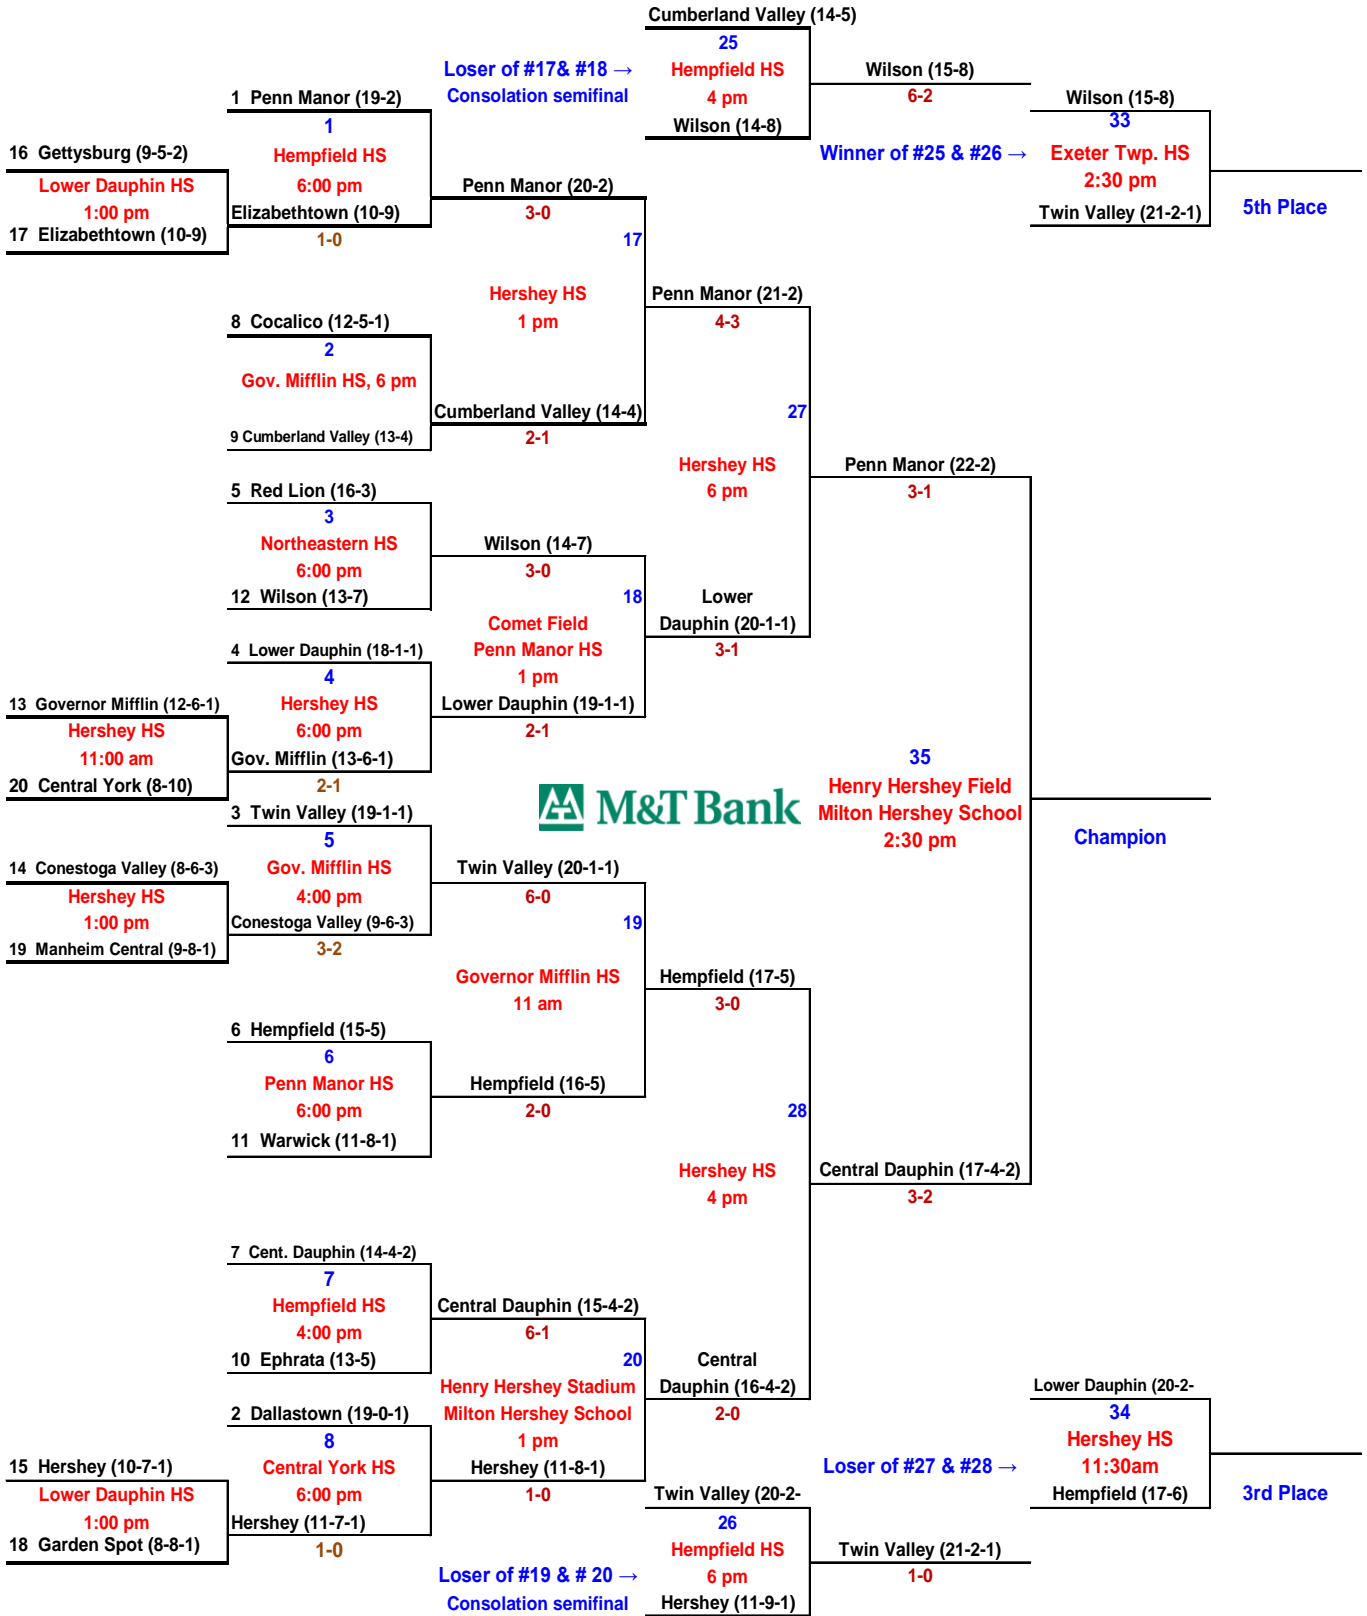

**PIAA DISTRICT III M&T BANK CLASS AAA FIELD HOCKEY CHAMPIONSHIP
2012-2013**

10/20/2012

10/23/2012

10/27/2012

10/31/2012

11/3/2012

Numbers in blue are game numbers

CLASS AAA ROSTERS

Penn Manor

Central Dauphin

<u>No</u>	<u>Name</u>	<u>Year</u>	<u>Pos</u>	<u>No</u>	<u>Name</u>	<u>Year</u>	<u>Pos</u>
00	Allison Schaefer	Fr	GK	1	Gabby Feaser	Jr	F
1	Marisa Batista	Fr	F	2	Britta Beleski	Jr	M
2	Casey Richwine	Jr	F	3	Tasha Peters	Sr	M
3	Emma Evarts	So	F	4	Megan Wenrich	Sr	M
4	Madison Warfel	Fr	B	5	Aggie Sutherland	Sr	M
5	Gabrielle Kuster	So	F	6	Molly Mariano	Sr	F
6	Emily McCoy	Sr	M	7	Jaylyn Smith	Jr	D
7	Brionna Kline	So	M/B	8	Katie Foran	Sr	F
8	Shannon Sloss	Sr	F	10	Sami Goehring	Jr	F
9	Jennifer West	Fr	F	11	Taylor Bickle	Sr	D
10	Kindred Miller	Fr	M	12	Abby Zeigler	Jr	F
11	Julia Hasircoglu	Jr	M/B	13	Julia McIntyre	Sr	M
12	Mackenzie Herr	Jr	M/B	19	Hannah Caplan	Jr	D
13	Eryn McCoy	Sr	F	20	Halley Rose	So	M
14	Peyton Thompson	Fr	B	21	Margaret Thorwart	Sr	D
15	Kerri Estep	Sr	M/B	27	Allysa Bost	Sr	D
16	Cassie Kline	So	M/F	28	Beth Evans	Sr	F
18	Carolyn Sloss	So	B	30	Andrea Linn	Jr	D
19	Michele Enck	Jr	B	43	Zara Tickner	Jr	D
20	Lizzie Frombach	Jr	F/M	47	Mary Nell Smith	So	F
21	Ashley Reese	So	B	50	Jessie Beard	So	F
22	Hannah Whalen	Fr	F	55	Kierstyn Smith	Sr	D
23	Emily Robb	Fr	M	97	Megan Houser	So	GK
24	Kayla Herr	Jr	M/B	97	Bri Bashore	Sr	GK
25	Rachel Suter	Jr	M	98	Halle Frisco	Jr	GK
27	Julie Blanco	Jr	B	Head coach: Janelle Burger Assistant coaches: Quantina Gillis, Laura Dupler, Ashley Stoner, Liz Humphries, Ashley Cerzullo. Manager: Alex Buckingham			
97	Karly Fawber	So	GK				
98	Desiree Landis	Jr	GK