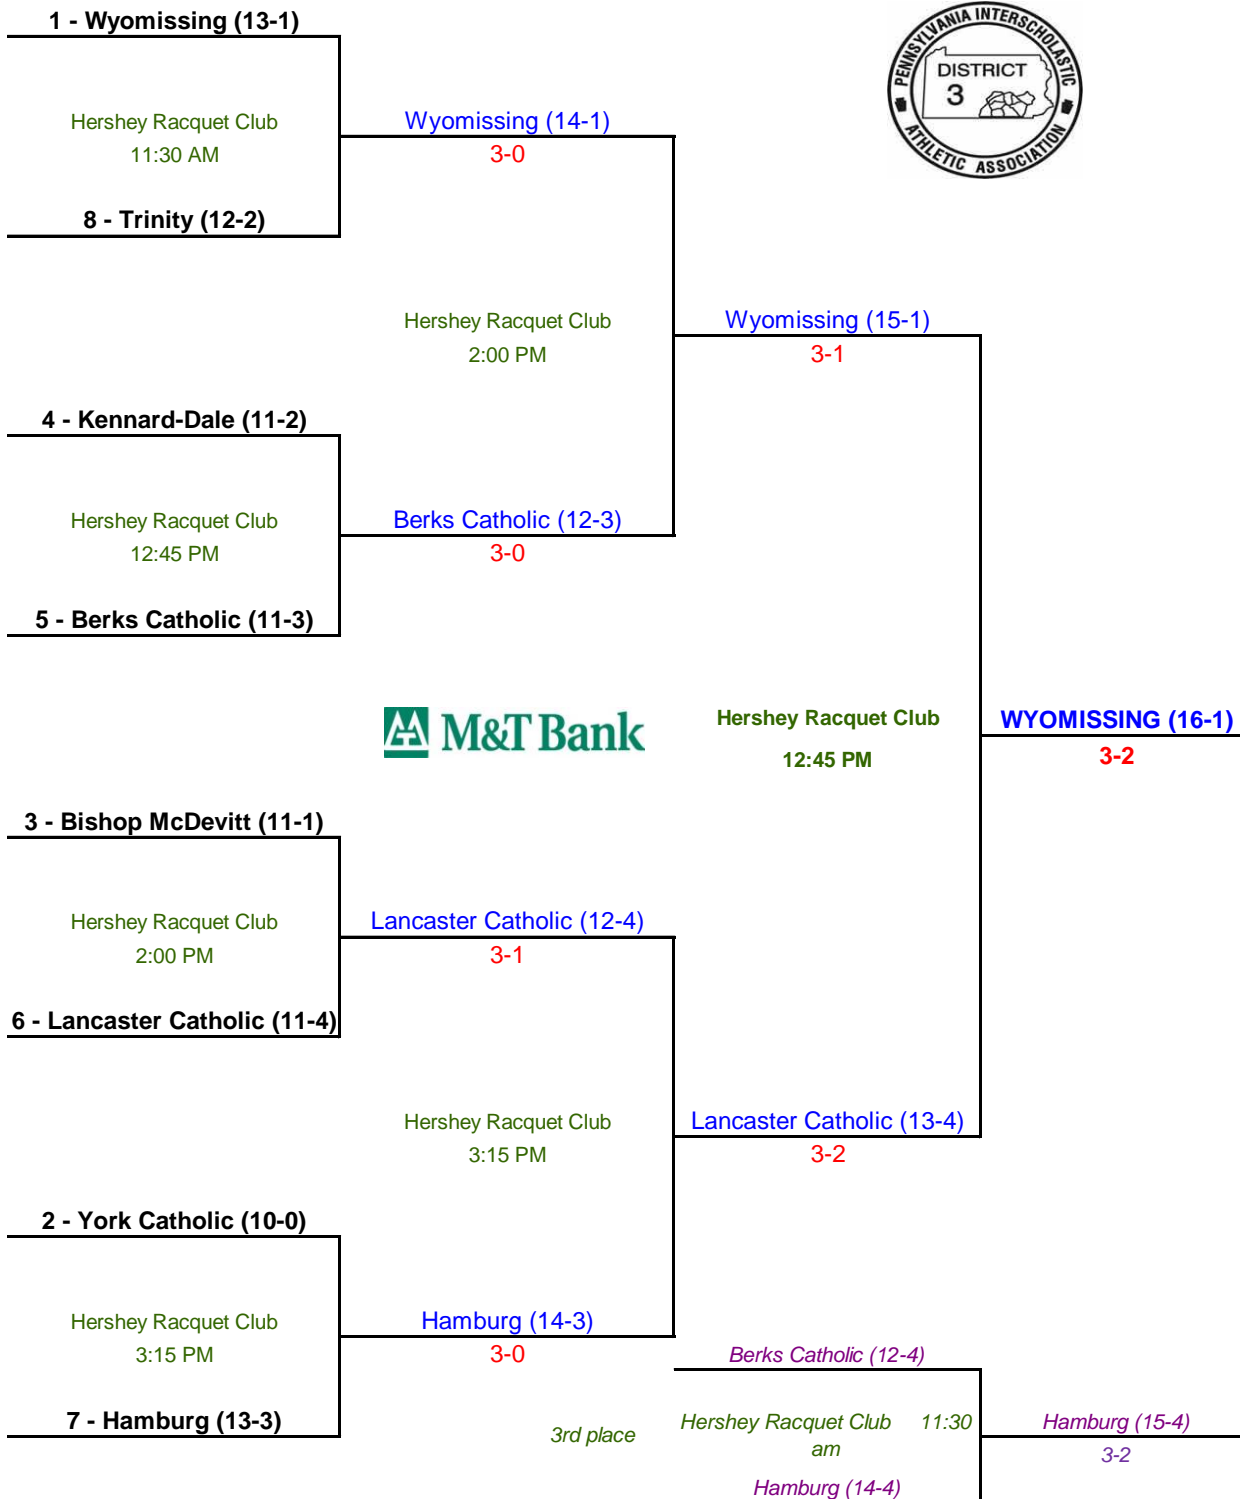

2014-2015 DISTRICT 3 M&T BANK GIRLS TEAM TENNIS CHAMPIONSHIP CLASS AA

Fri., Oct. 10

Wed., Oct. 15

Thurs., Oct. 16

COMPLETE MATCH RESULTS ON ENSUING PAGE

QUARTERFINAL RESULTS

No. 1 Wyomissing 3, No. 8 Trinity 0