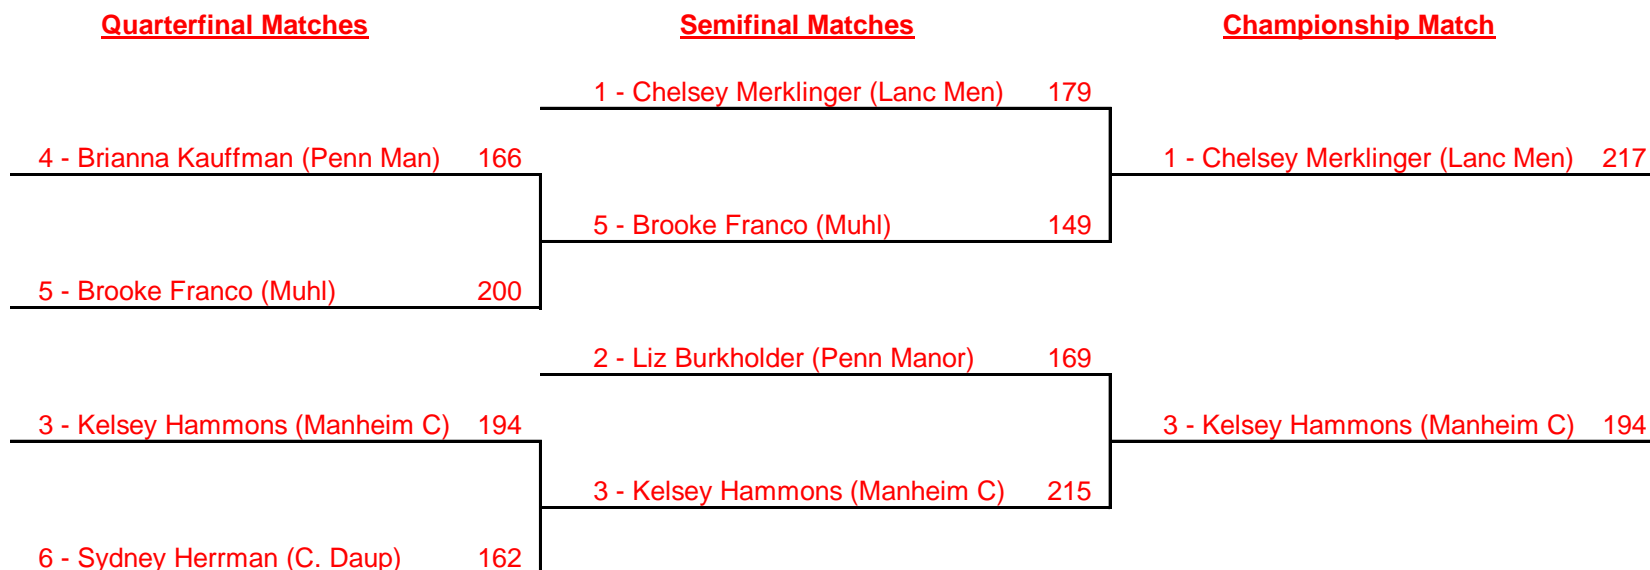

## 2013 District 3 Championships -- Girls Singles Finals

<u>Quarterfinal Match</u>	<u>Semifinal Match</u>	<u>Championship Match</u>
4 - Brianna Kauffman (Penn Man) 166	1 - Chelsey Merklinger (Lanc Men) 179	1 - Chelsey Merklinger (Lanc Men) 217
5 - Brooke Franco (Muhl) 200	5 - Brooke Franco (Muhl) 149	3 - Kelsey Hammons (Manheim C) 194

<u>Quarterfinal Match</u>	<u>Semifinal Match</u>	<u>District 3 Girls Singles Champion</u>
3 - Kelsey Hammons (Manheim C) 194	2 - Liz Burkholder (Penn Manor) 169	Chelsey Merklinger (Lanc Men) 11th
6 - Sydney Herrman (C. Daup) 162	3 - Kelsey Hammons (Manheim C) 215	